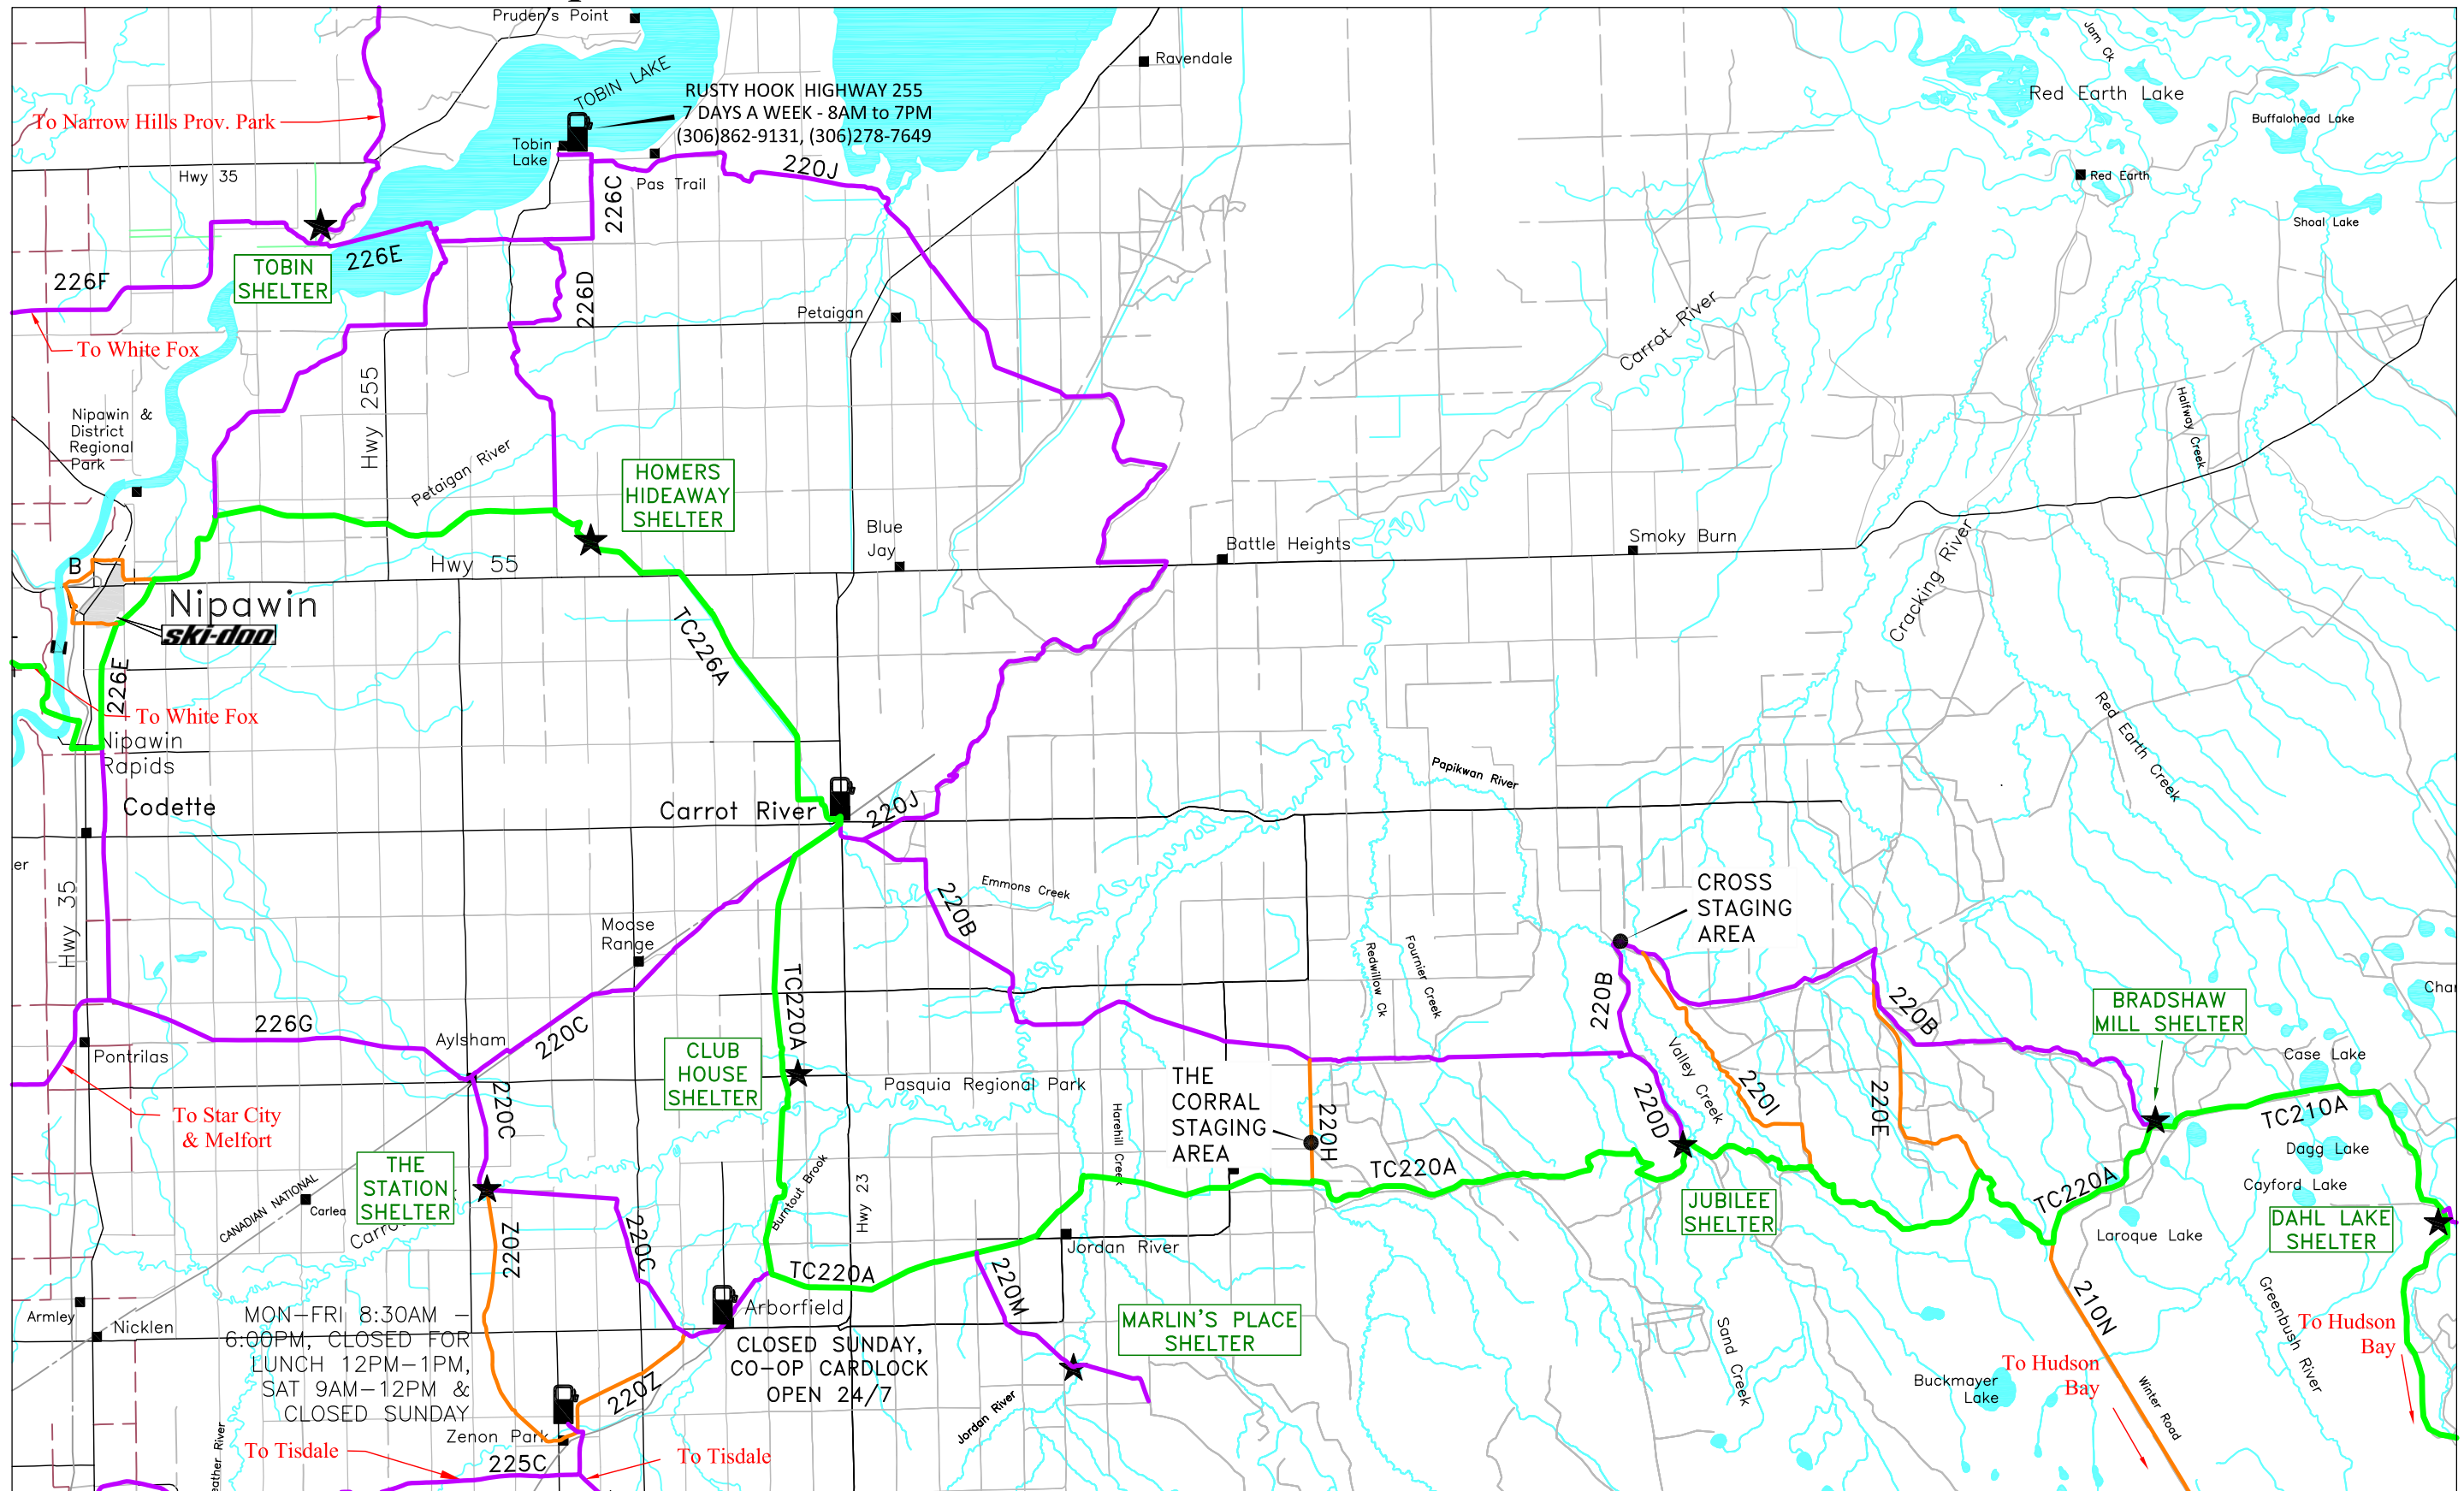

Pasquia Snow Goers Club Inc.

Club #220

Latest Update Apr 11/2020
 Latest Print Sept 29/2020, GPS's ALL TRAILS on Jan 29/2020

Basemap data is copyright of ISC / Information Services Corp. and provided under License to Saskatchewan Snowmobile Association. The Snowmobile Trail Information provided on the S.S.A. maps may have changes that have occurred after printing. Please check with local authorities prior to accessing trails.

Trail Types:

Trans Canadian 
 Primary 

Secondary 
 Staging Areas 

Legend:

Fuel Site 
 Warm-up Shelter 