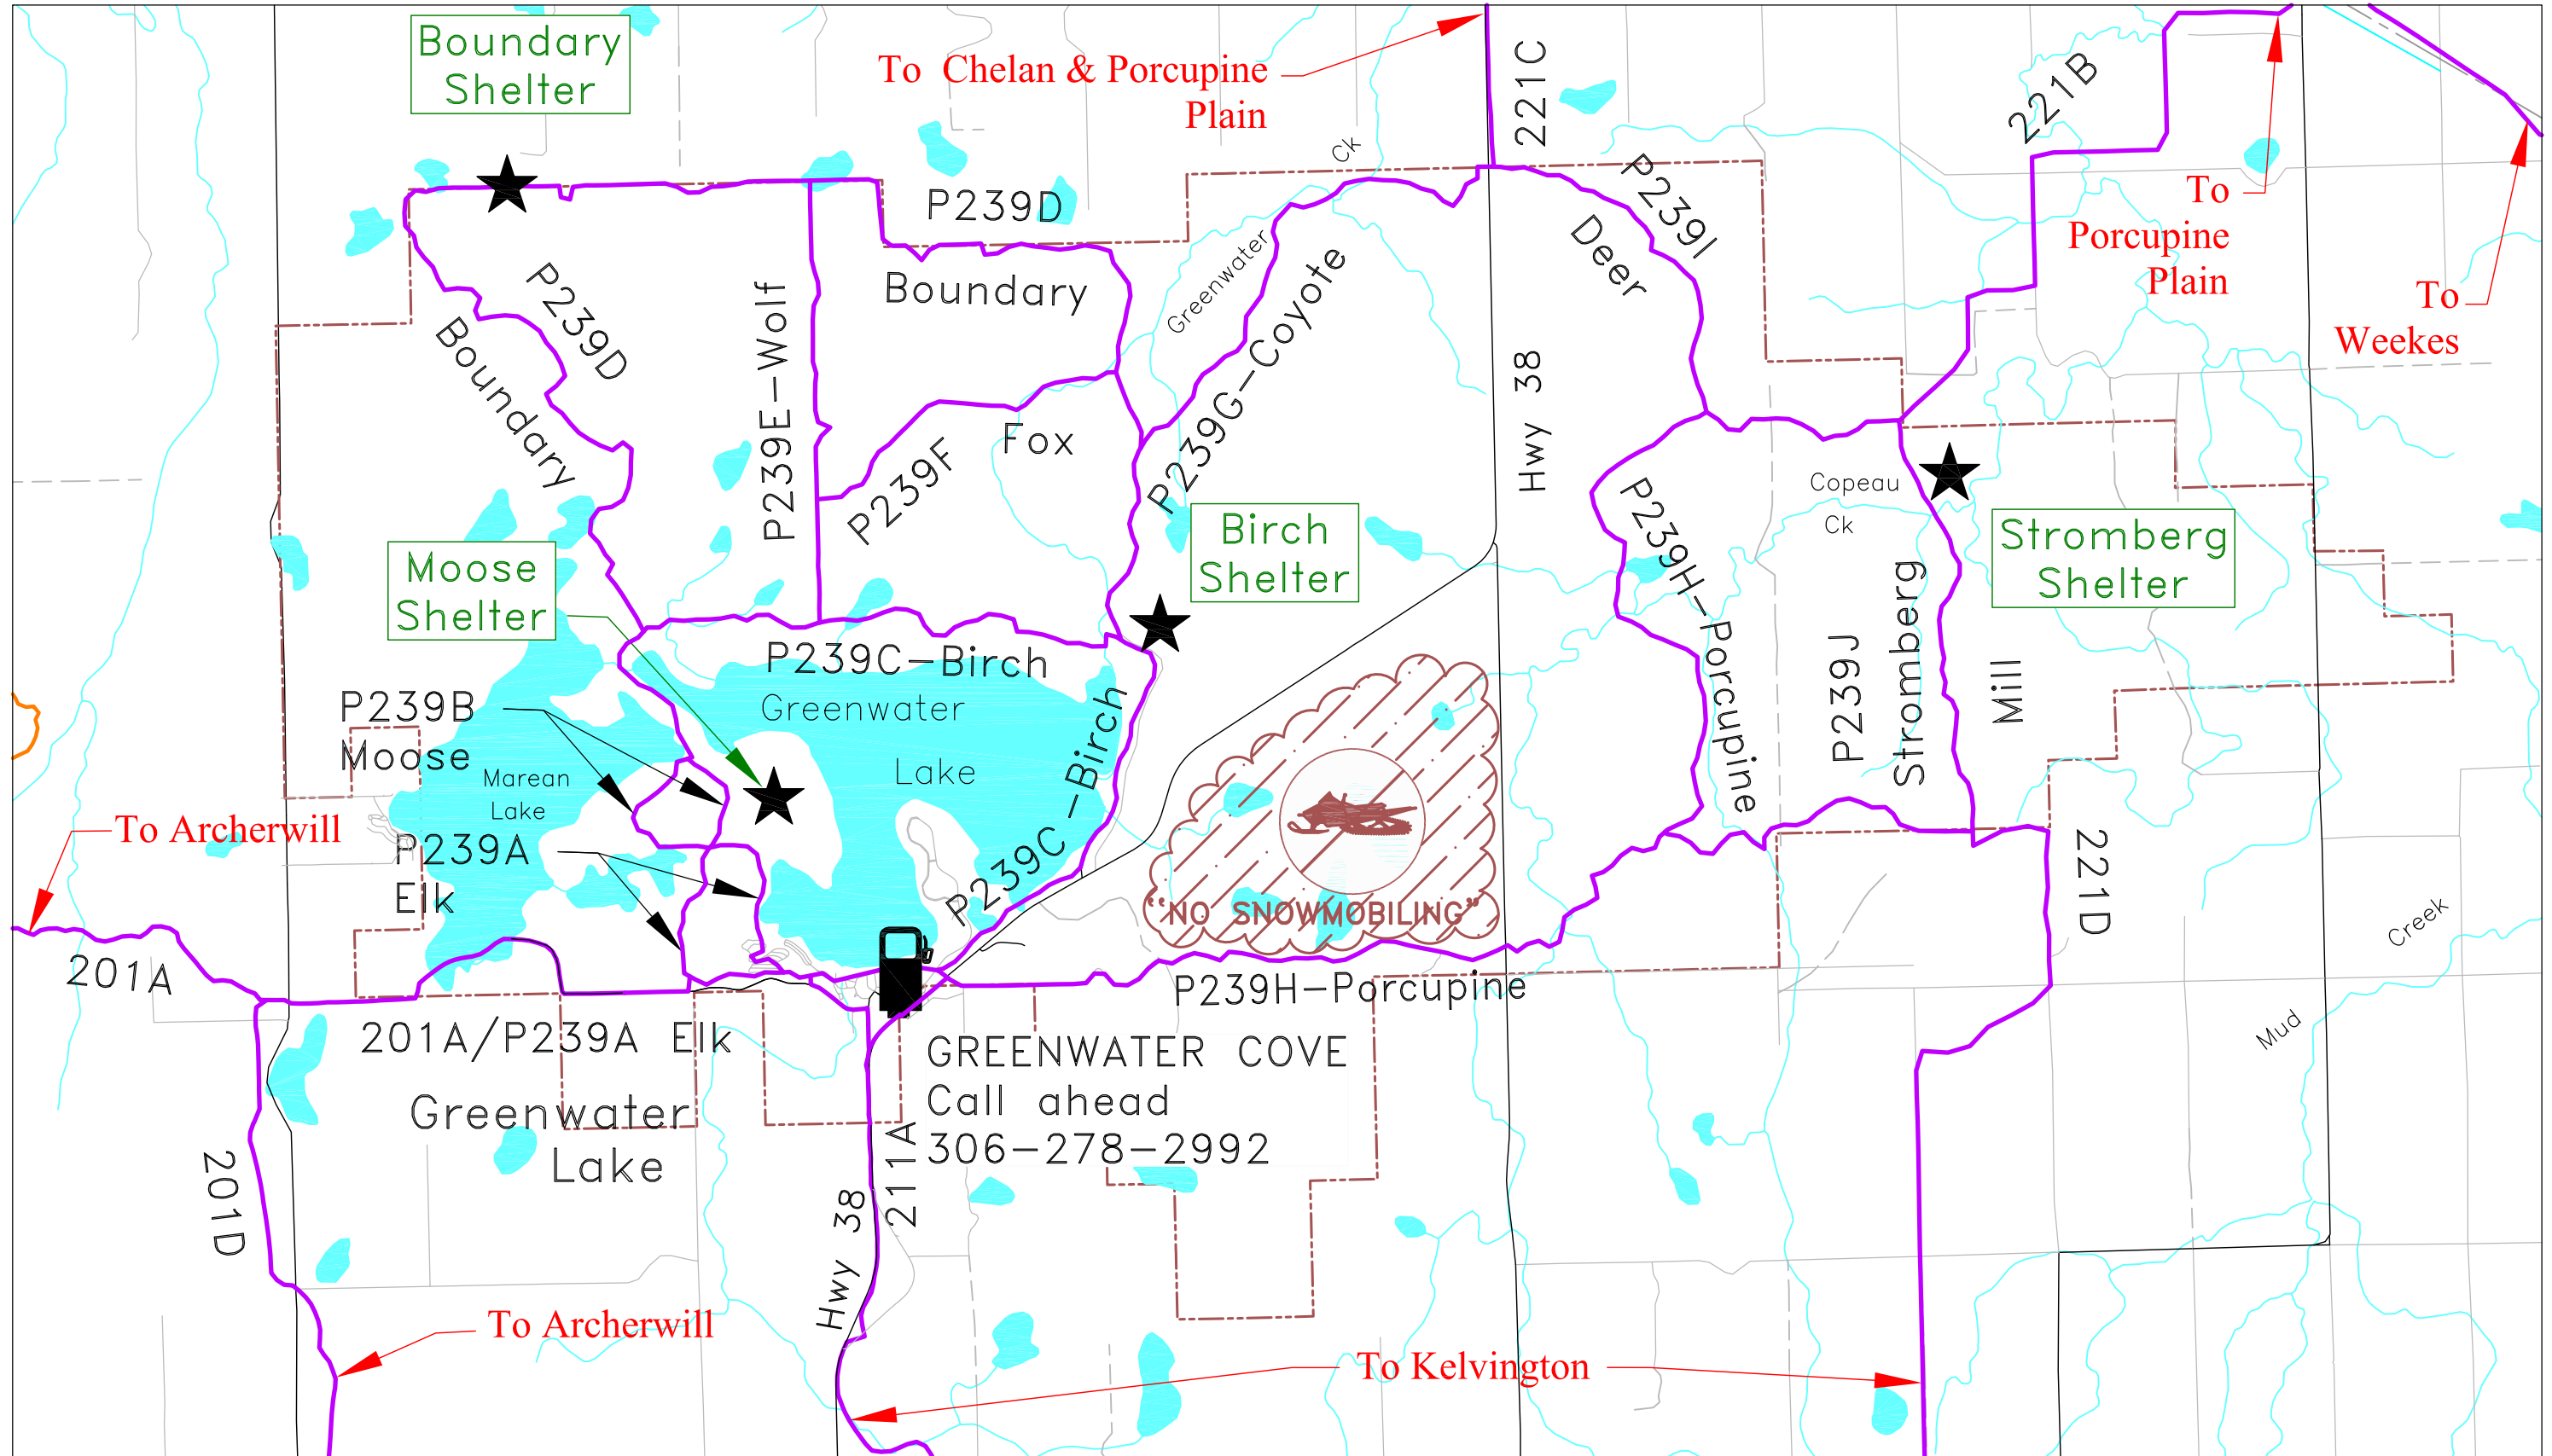

Greenwater Provincial Park Trails

Club #P239

Latest Update Dec 22/2020
Latest Print Dec 22/2020
PARTIAL GPS'd ALL TRAILS on Mar 08/2012

Trail Types:

- Trans Canadian 
- Primary 

- Secondary 

Legend:

- Fuel Site 
- Warm-up Shelter 
- Communities 

Basemap data is copyright of ISC / Information Services Corp. and provided under license to Saskatchewan Snowmobile Association. The Snowmobile Trail Information provided on the S.S.A. maps may have changes that have occurred after printing. Please check with local authorities prior to accessing trails.