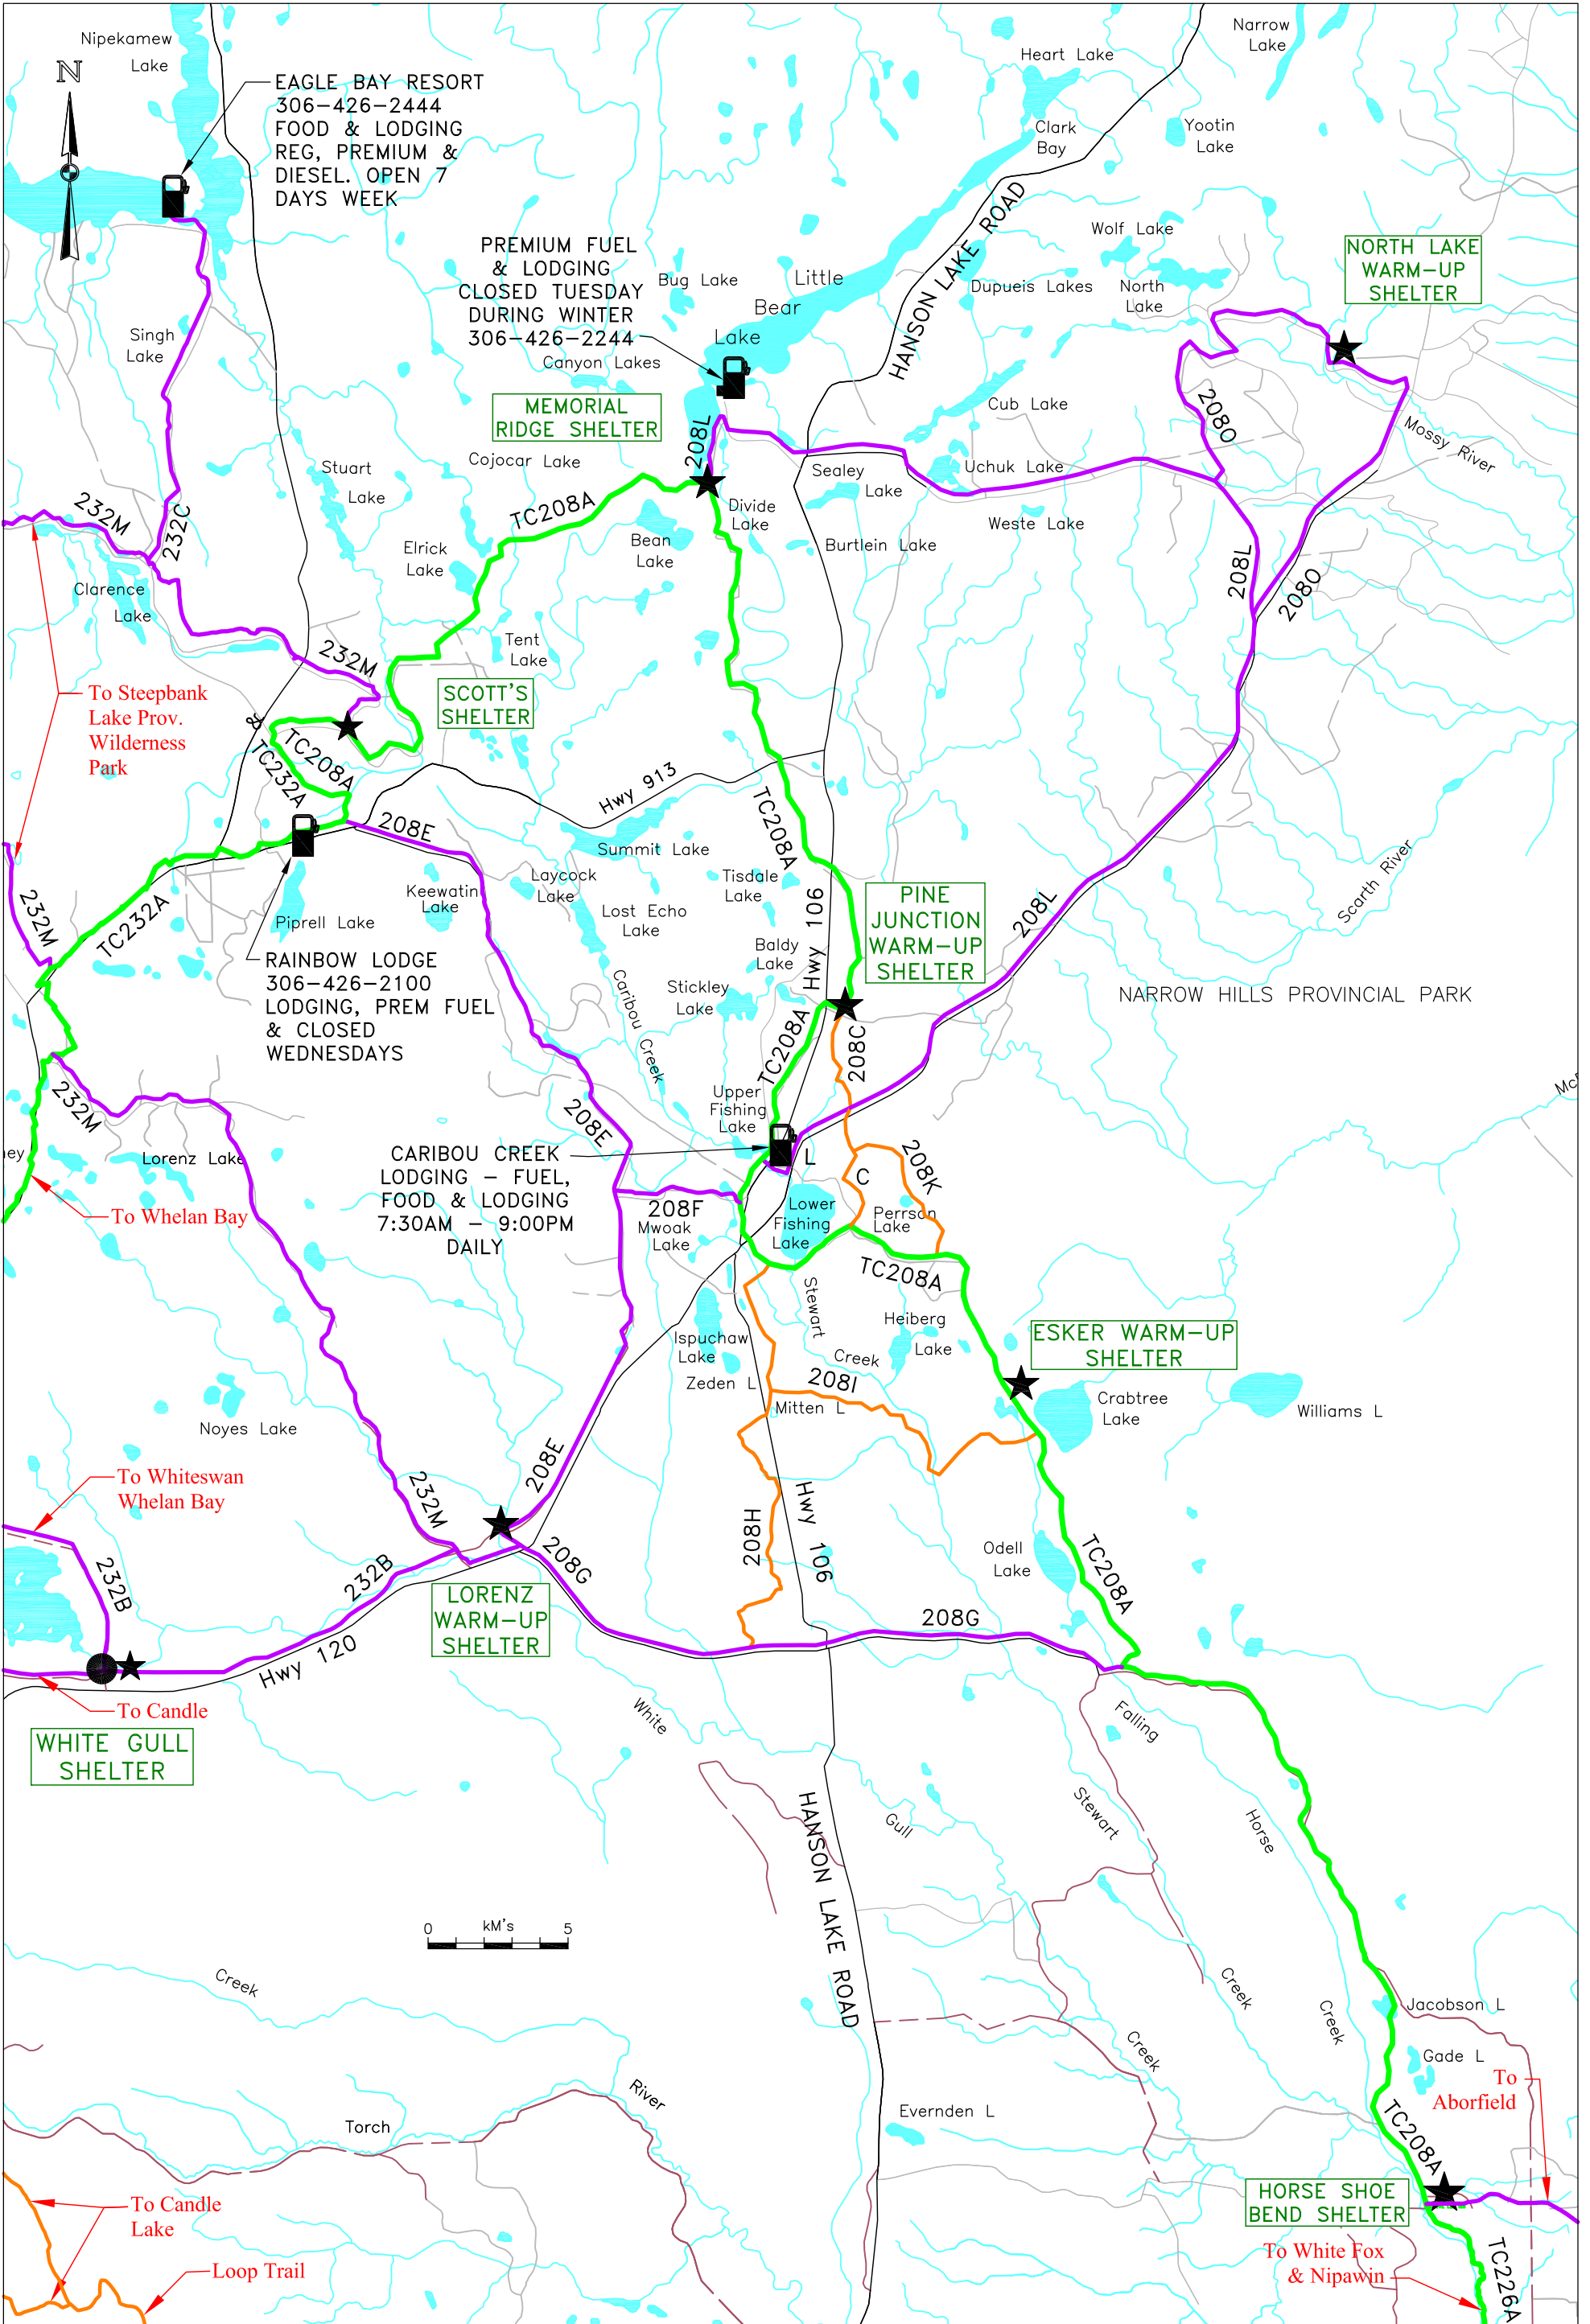

Esker Bear Inc. Club #208

Latest Update Mar 03/2019
 Latest Print Sept 25/2020
 GPS'd ALL TRAILS on Feb 22/2019

Trail Types:
 Trans Canadian Secondary
 Primary Trail Head

Legend:
 Fuel Site
 Warm-up Shelter

Basemap data is copyright of ISC / Information Services Corp. and provided under License to Saskatchewan Snowmobile Association. The Snowmobile Trail Information provided on the S.S.A. maps may have changes that have occurred after printing. Please check with local authorities prior to accessing trails.