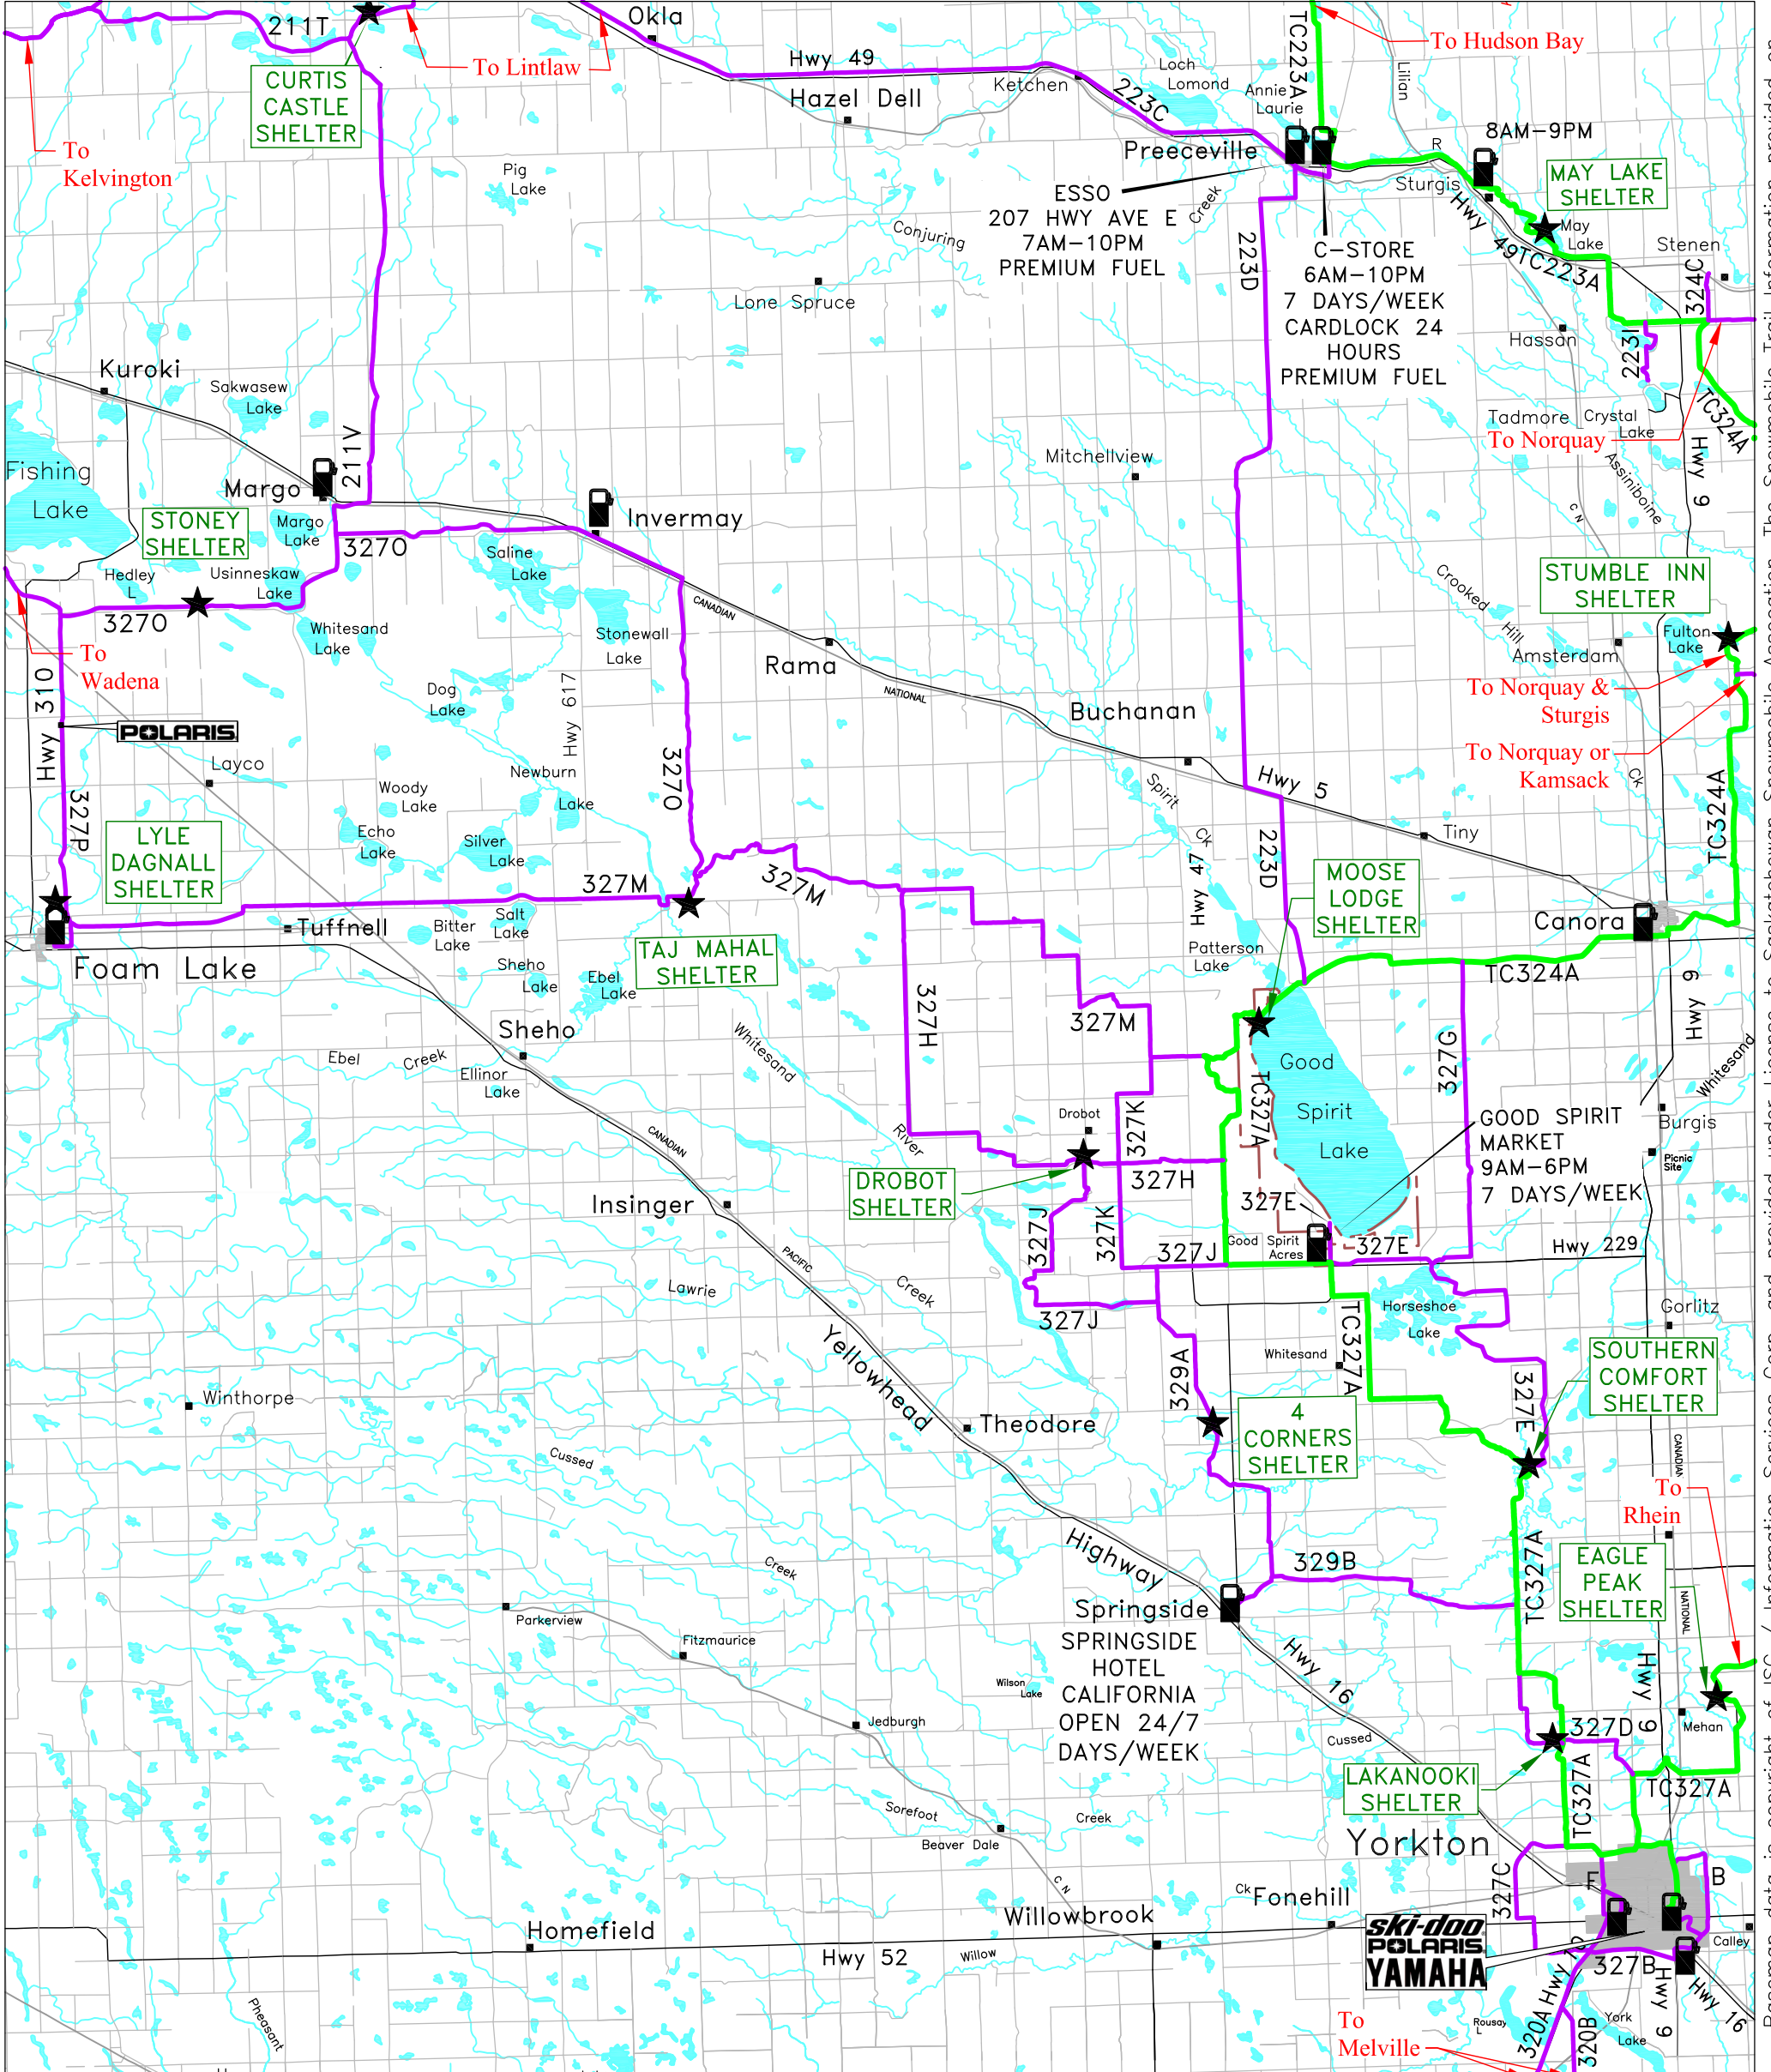

# Yorkton Sno-Riders Inc.

## Club #327

Latest Update Mar 17/2024  
 Latest Print Mar 17/2024  
 GPS's ALL TRAILS Feb 26/2023

Basemap data is copyright of ISC / Information Services Corp. and provided under License to Saskatchewan Snowmobile Association. The Snowmobile Trail Information provided on the S.S.A. maps may have changes that have occurred after printing. Please check with local authorities prior to accessing trails.

Trail Types: Trans Canadian — Primary — Legend: Fuel Site   
 Trail Closed  Warm-up Shelter 