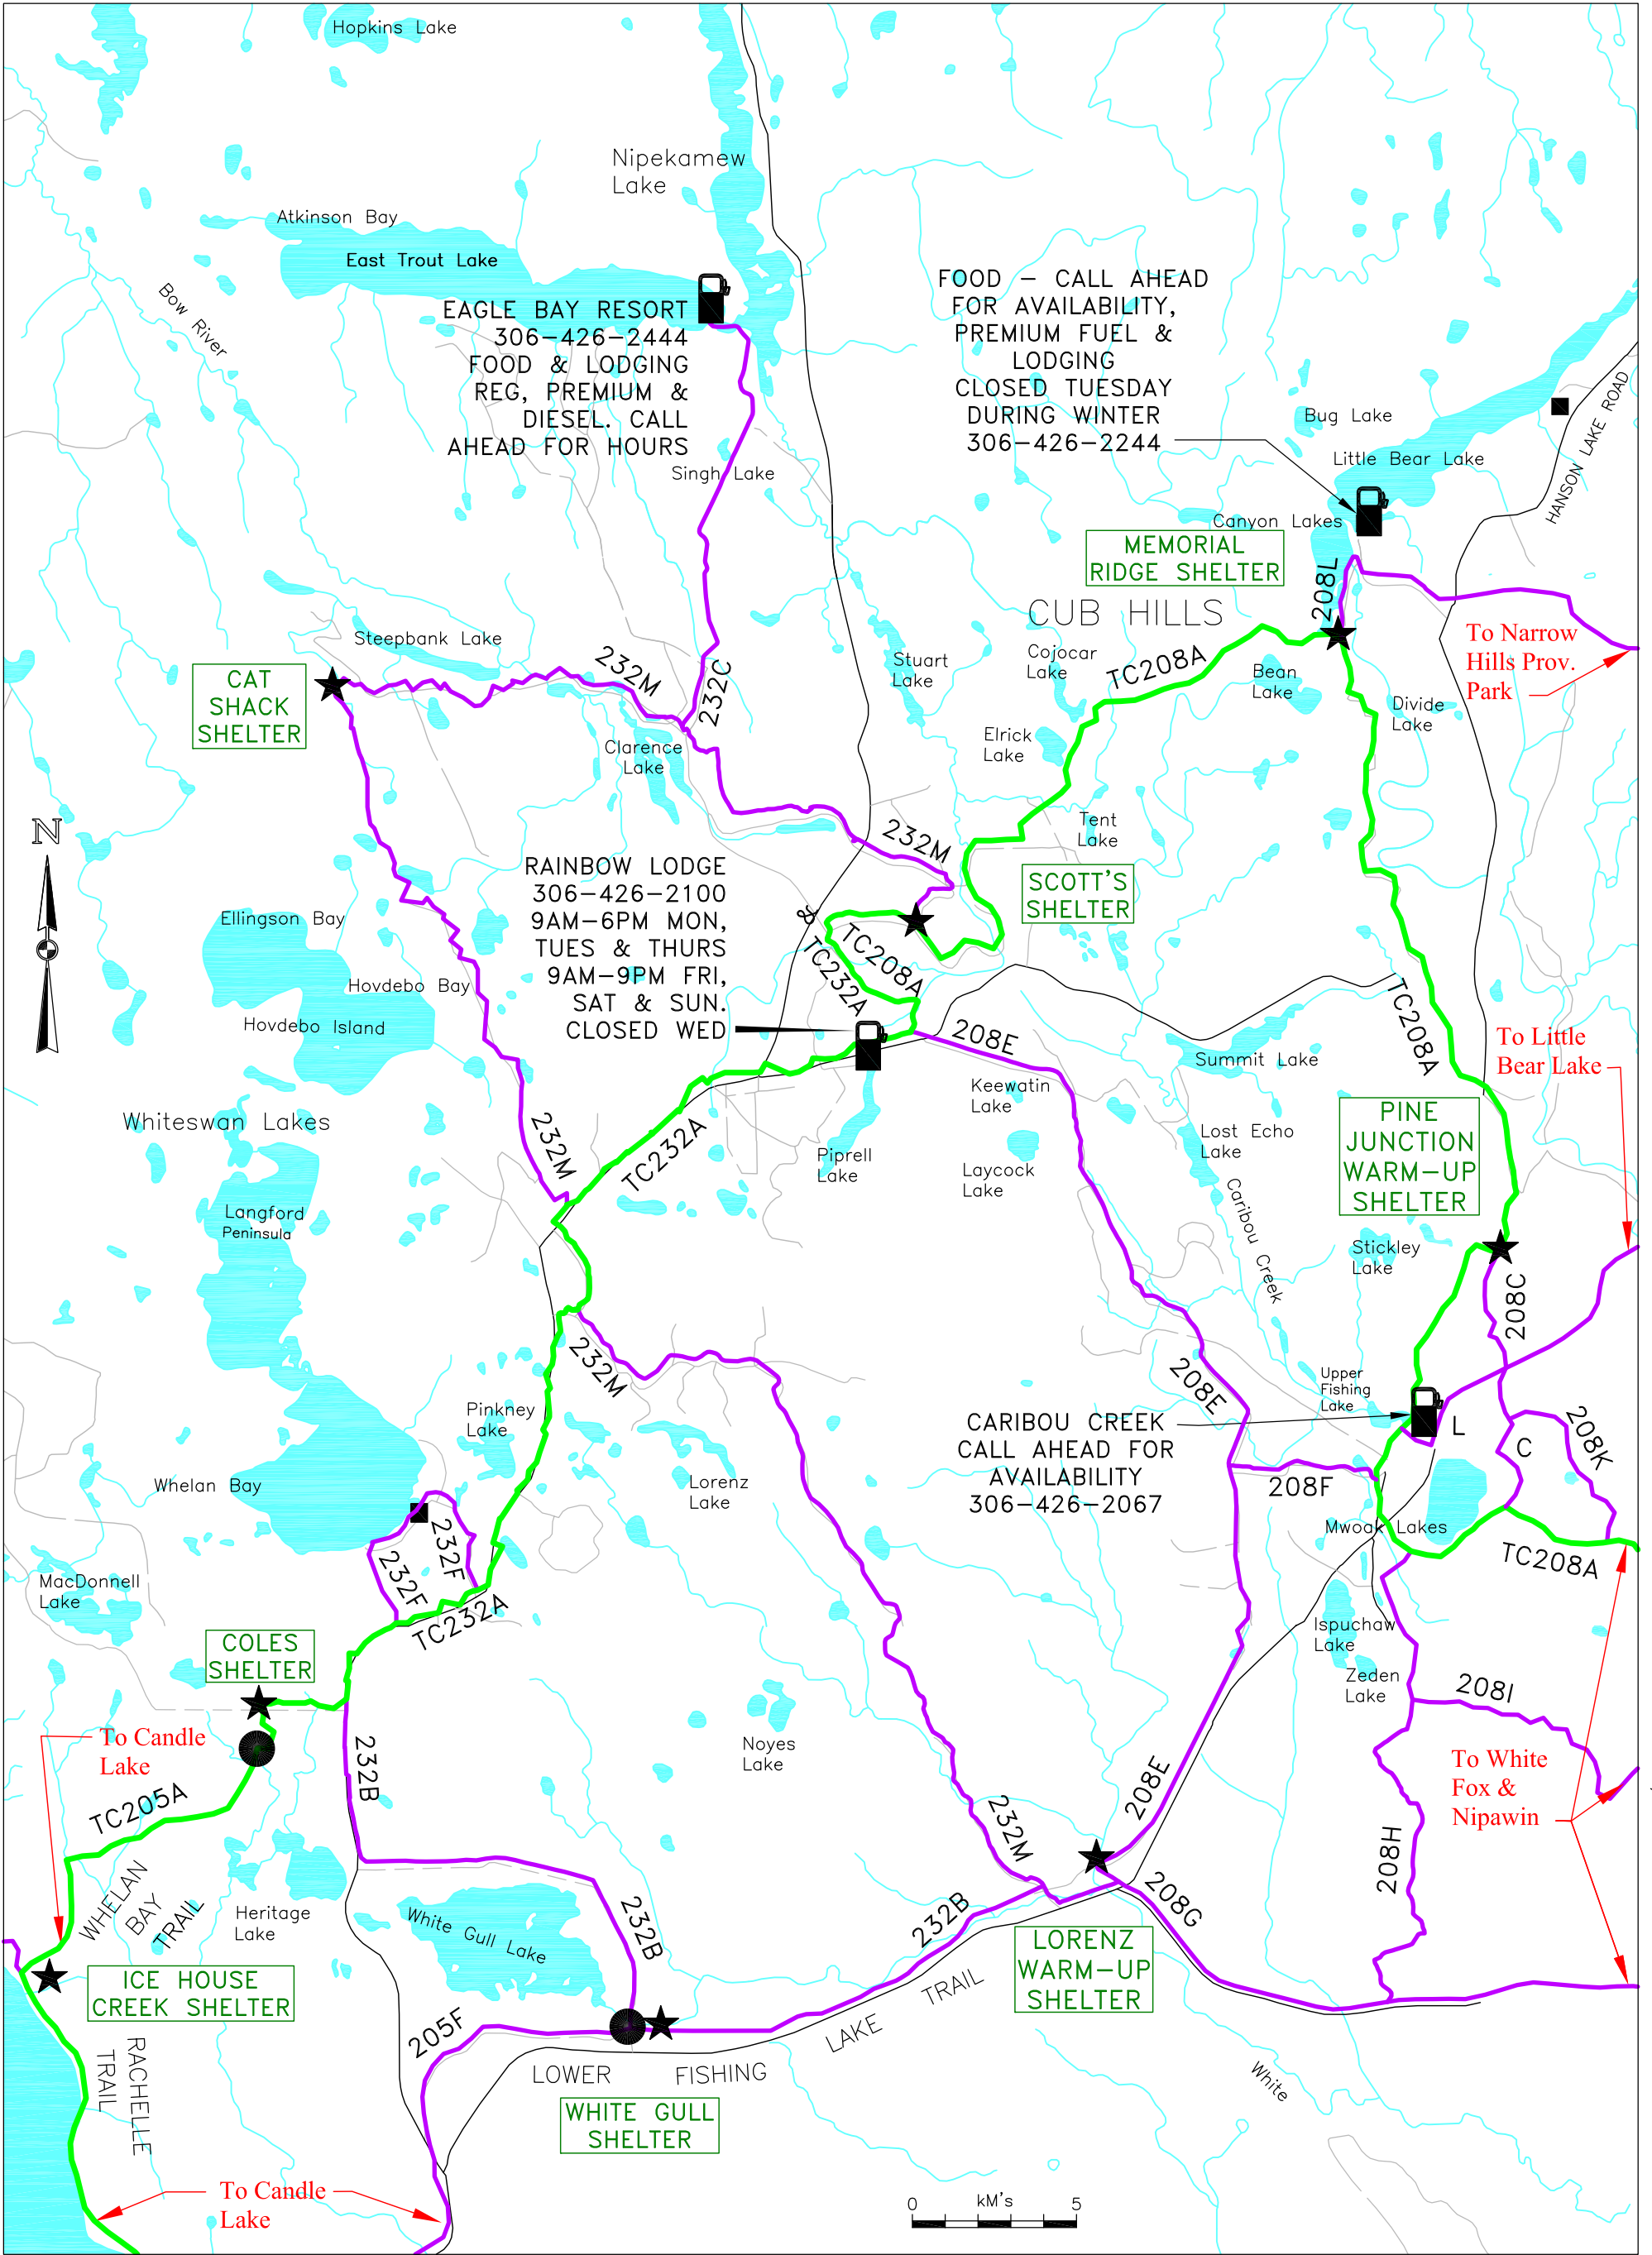

Whiteswan Snow Hawks Club #232

Latest Update Mar 17/2024
 Latest Print Mar 17/2024
 Partial GPS'd All Trails on Oct 07/2009

Basemap data is copyright of ISC / Information Services Corp. and provided under license to Saskatchewan Snowmobile Association. The Snowmobile Trail Information provided on the S.S.A. maps may have changes that have occurred after printing. Please check with local authorities prior to accessing trails.

Trail Types: Trans Canadian — Primary — Legend: Fuel Site
 Trail Closed Trail Head Warm-up Shelter