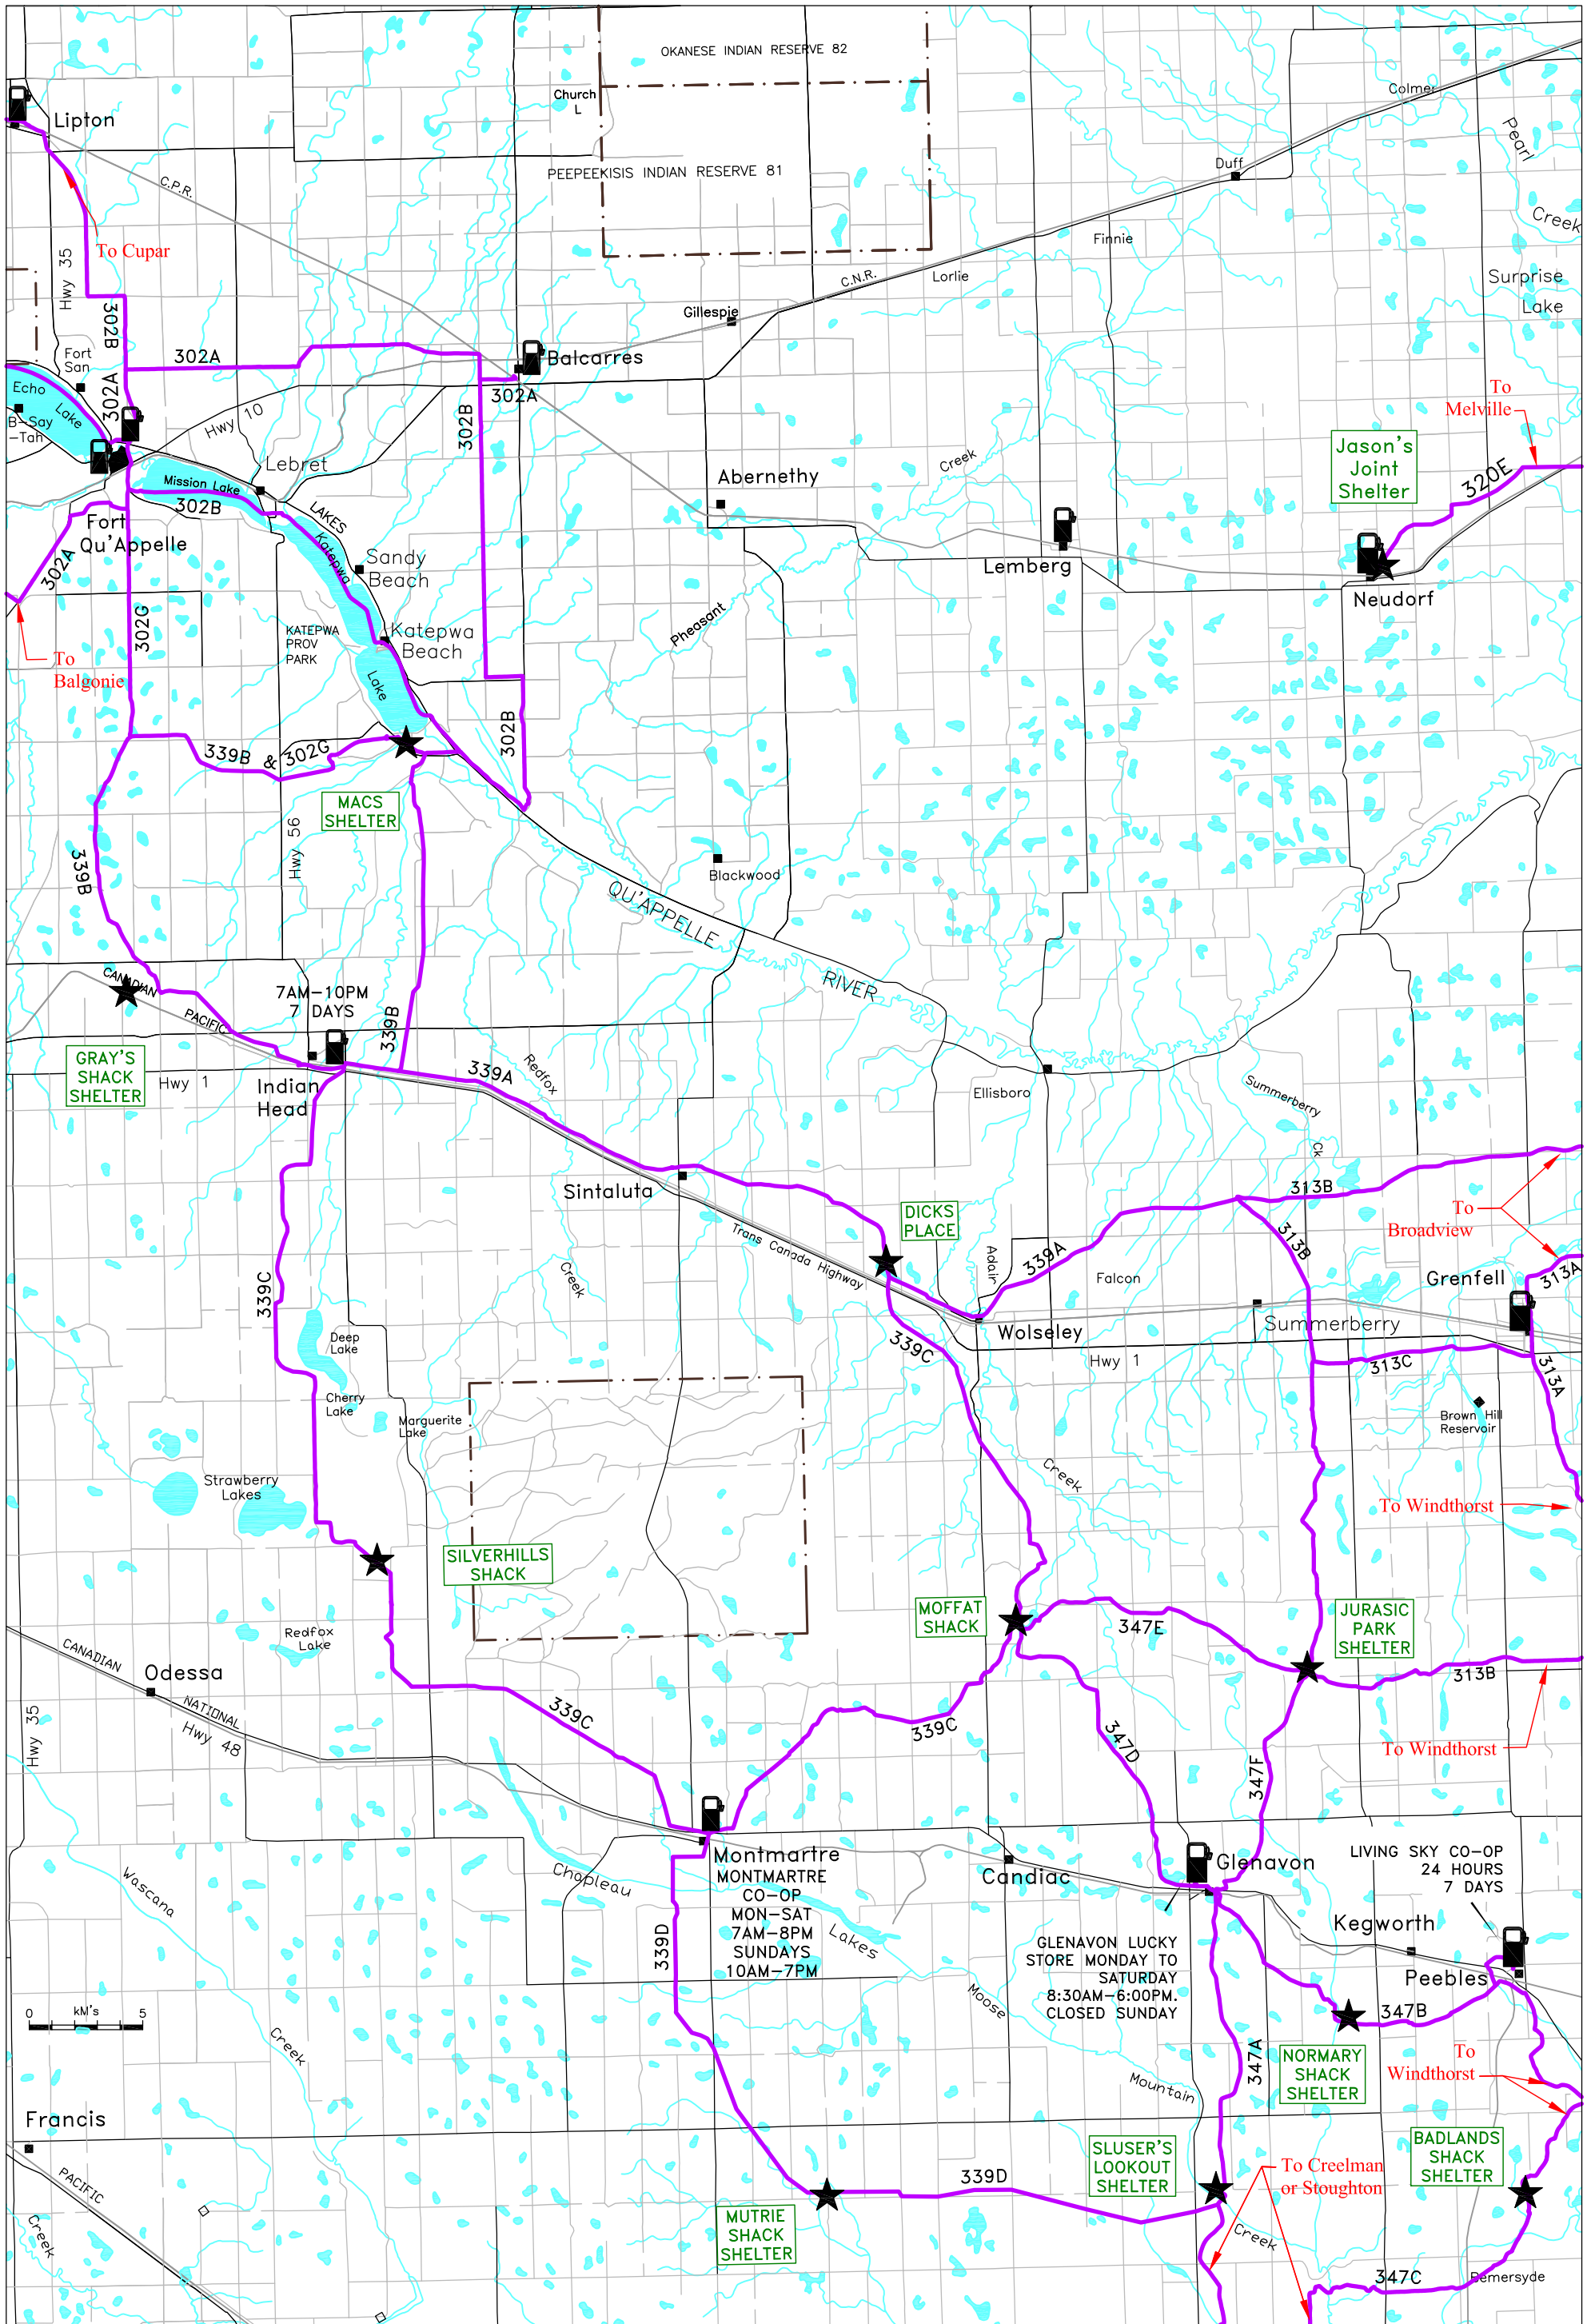

# Trans Canada Trail Drifters Snowmobile Club Club #339

Latest Update Jan 22/2024

Latest Print: Feb 01/2024

PARTIAL GPS'D ALL TRAILS on Jan 21/2023

Basemap data is copyright of ISC / Information Services Corp. and provided under License to Saskatchewan Snowmobile Association. The Snowmobile Trail Information provided on the S.S.A. maps may have changes that have occurred after printing. Please check with local authorities prior to accessing trails.

Trail Types: Trans Canadian —— Primary ——

Trail Closed

Legend: Fuel Site Warm-up Shelter