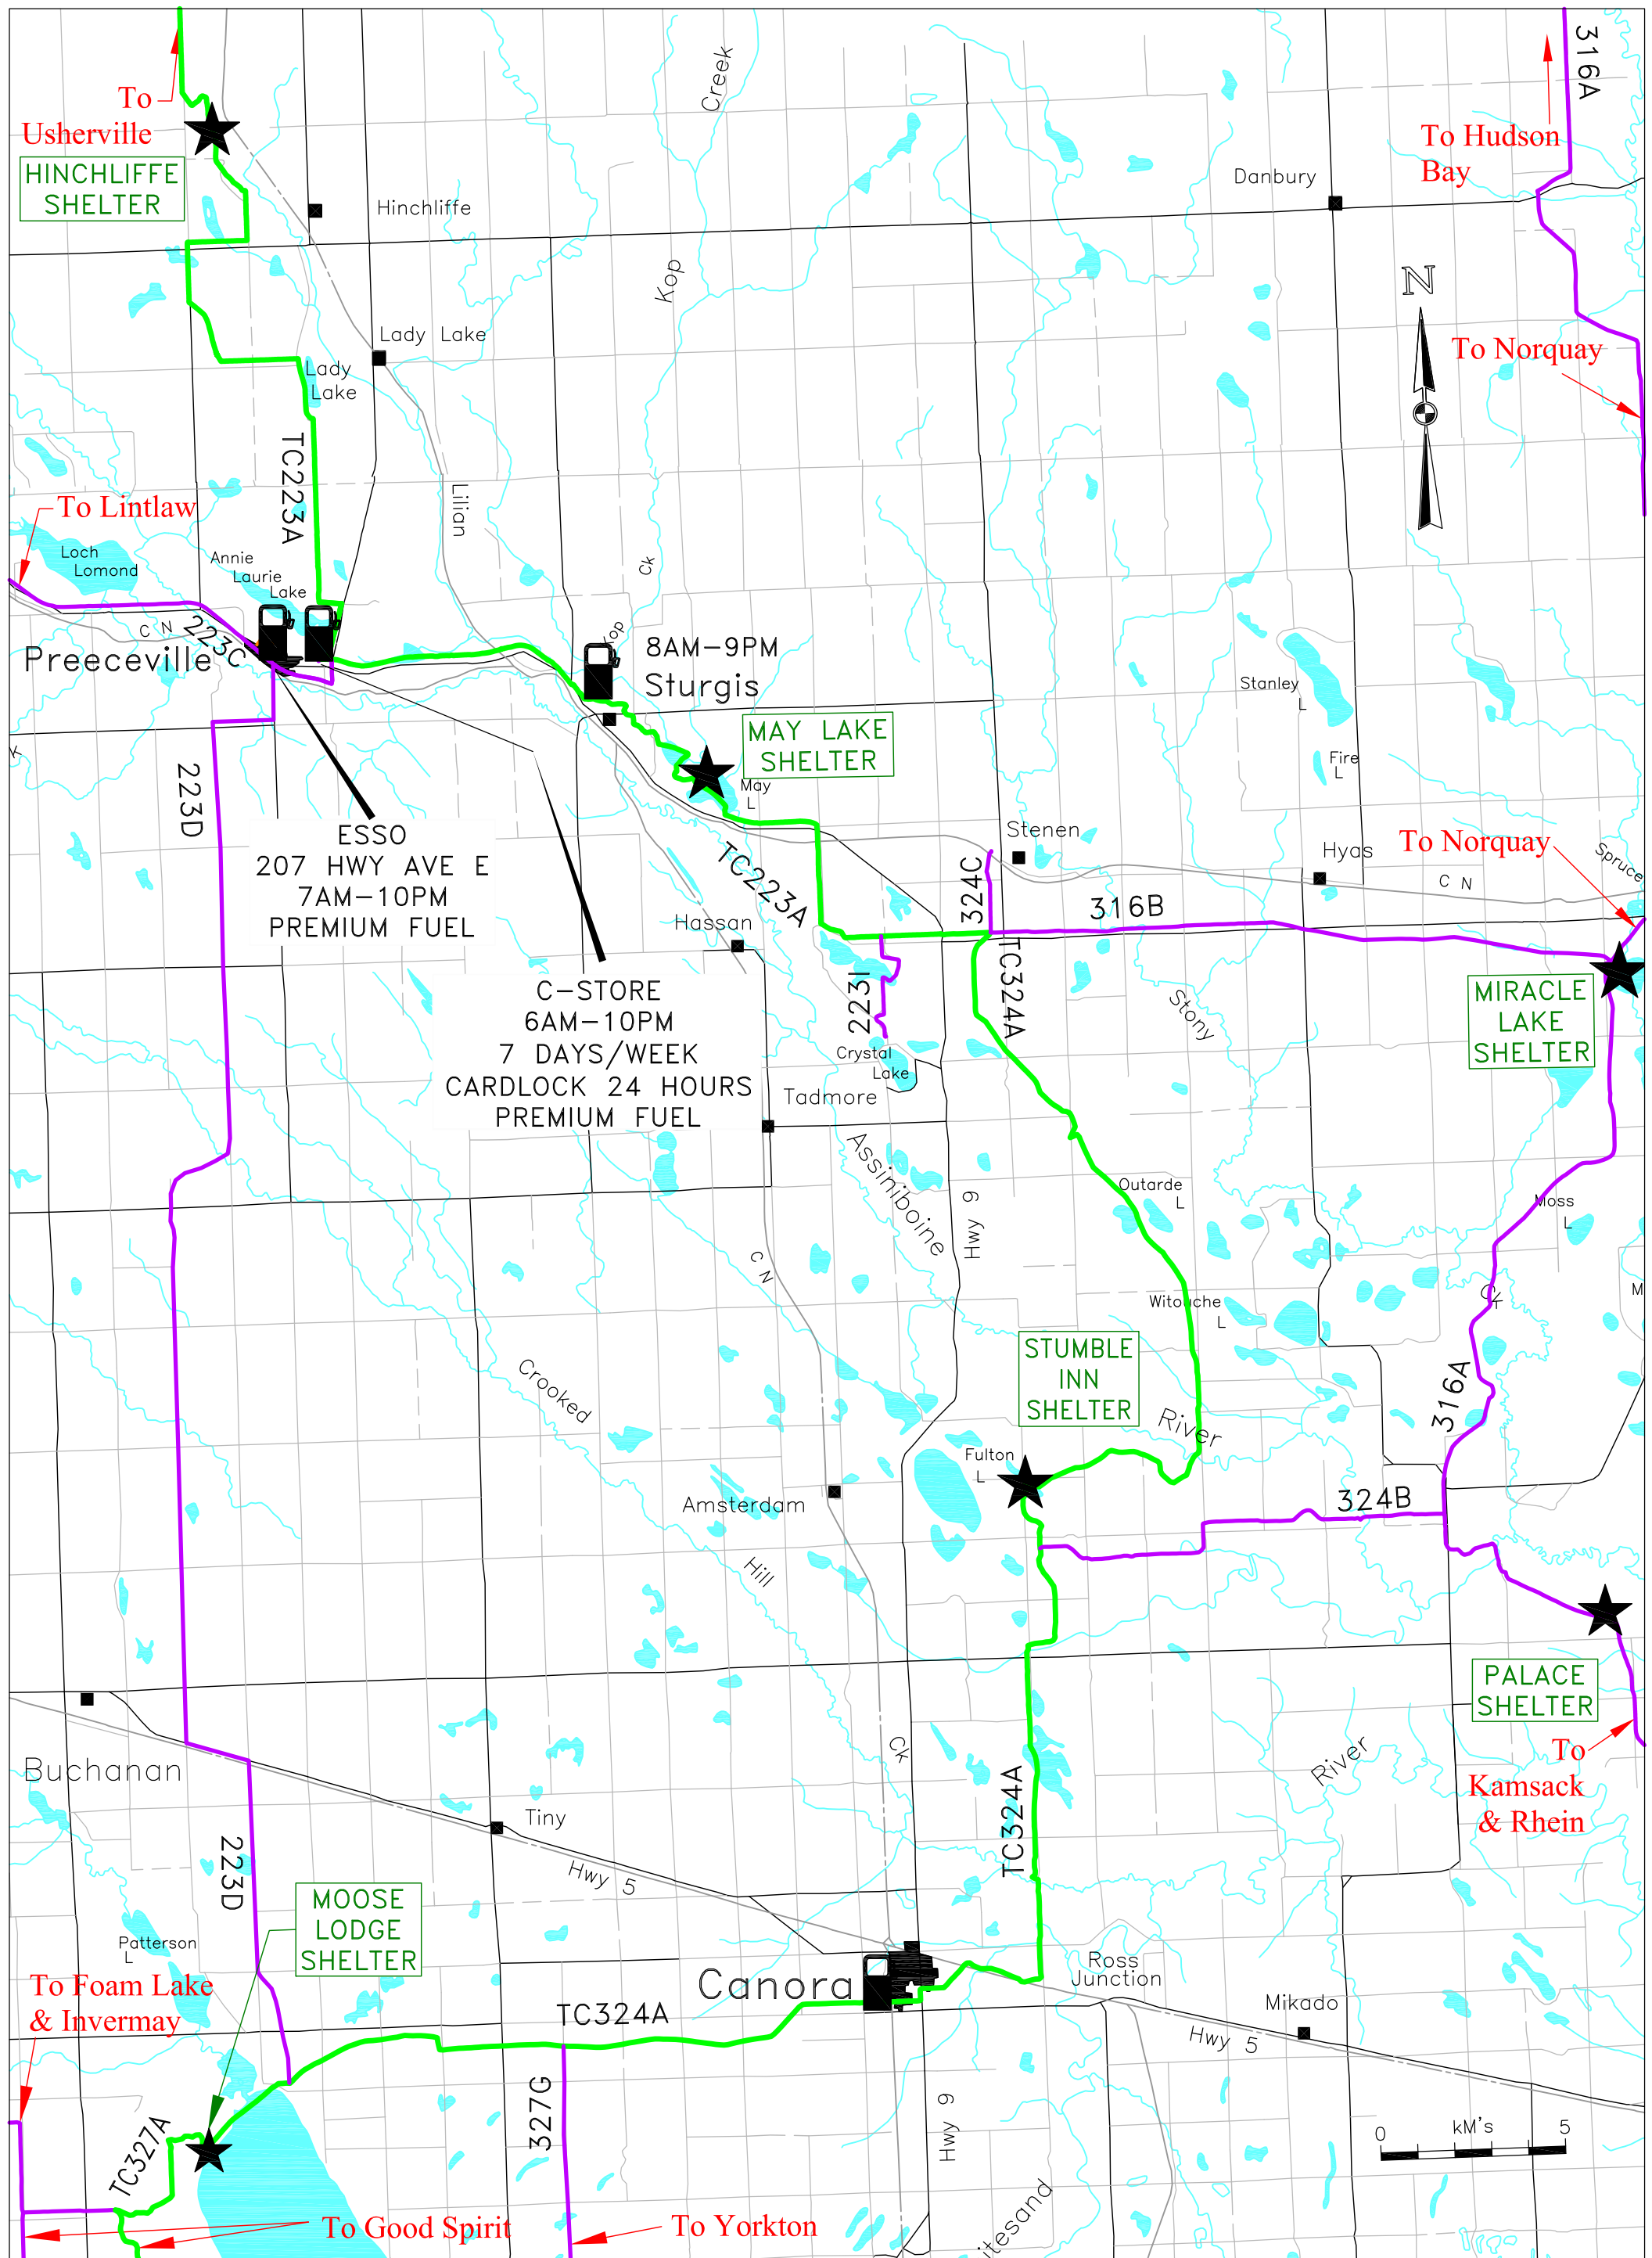

Basemap data is copyright of ISC / Information Services Corp. and provided under License to Saskatchewan Snowmobile Association. The Snowmobile Trail Information provided on the S.S.A. maps may have changes that have occurred after printing. Please check with local authorities prior to accessing trails.

Trail Types: Trans Canadian  Primary 
Trail Closed 

Legend: Fuel Site 
Warm-up Shelter 