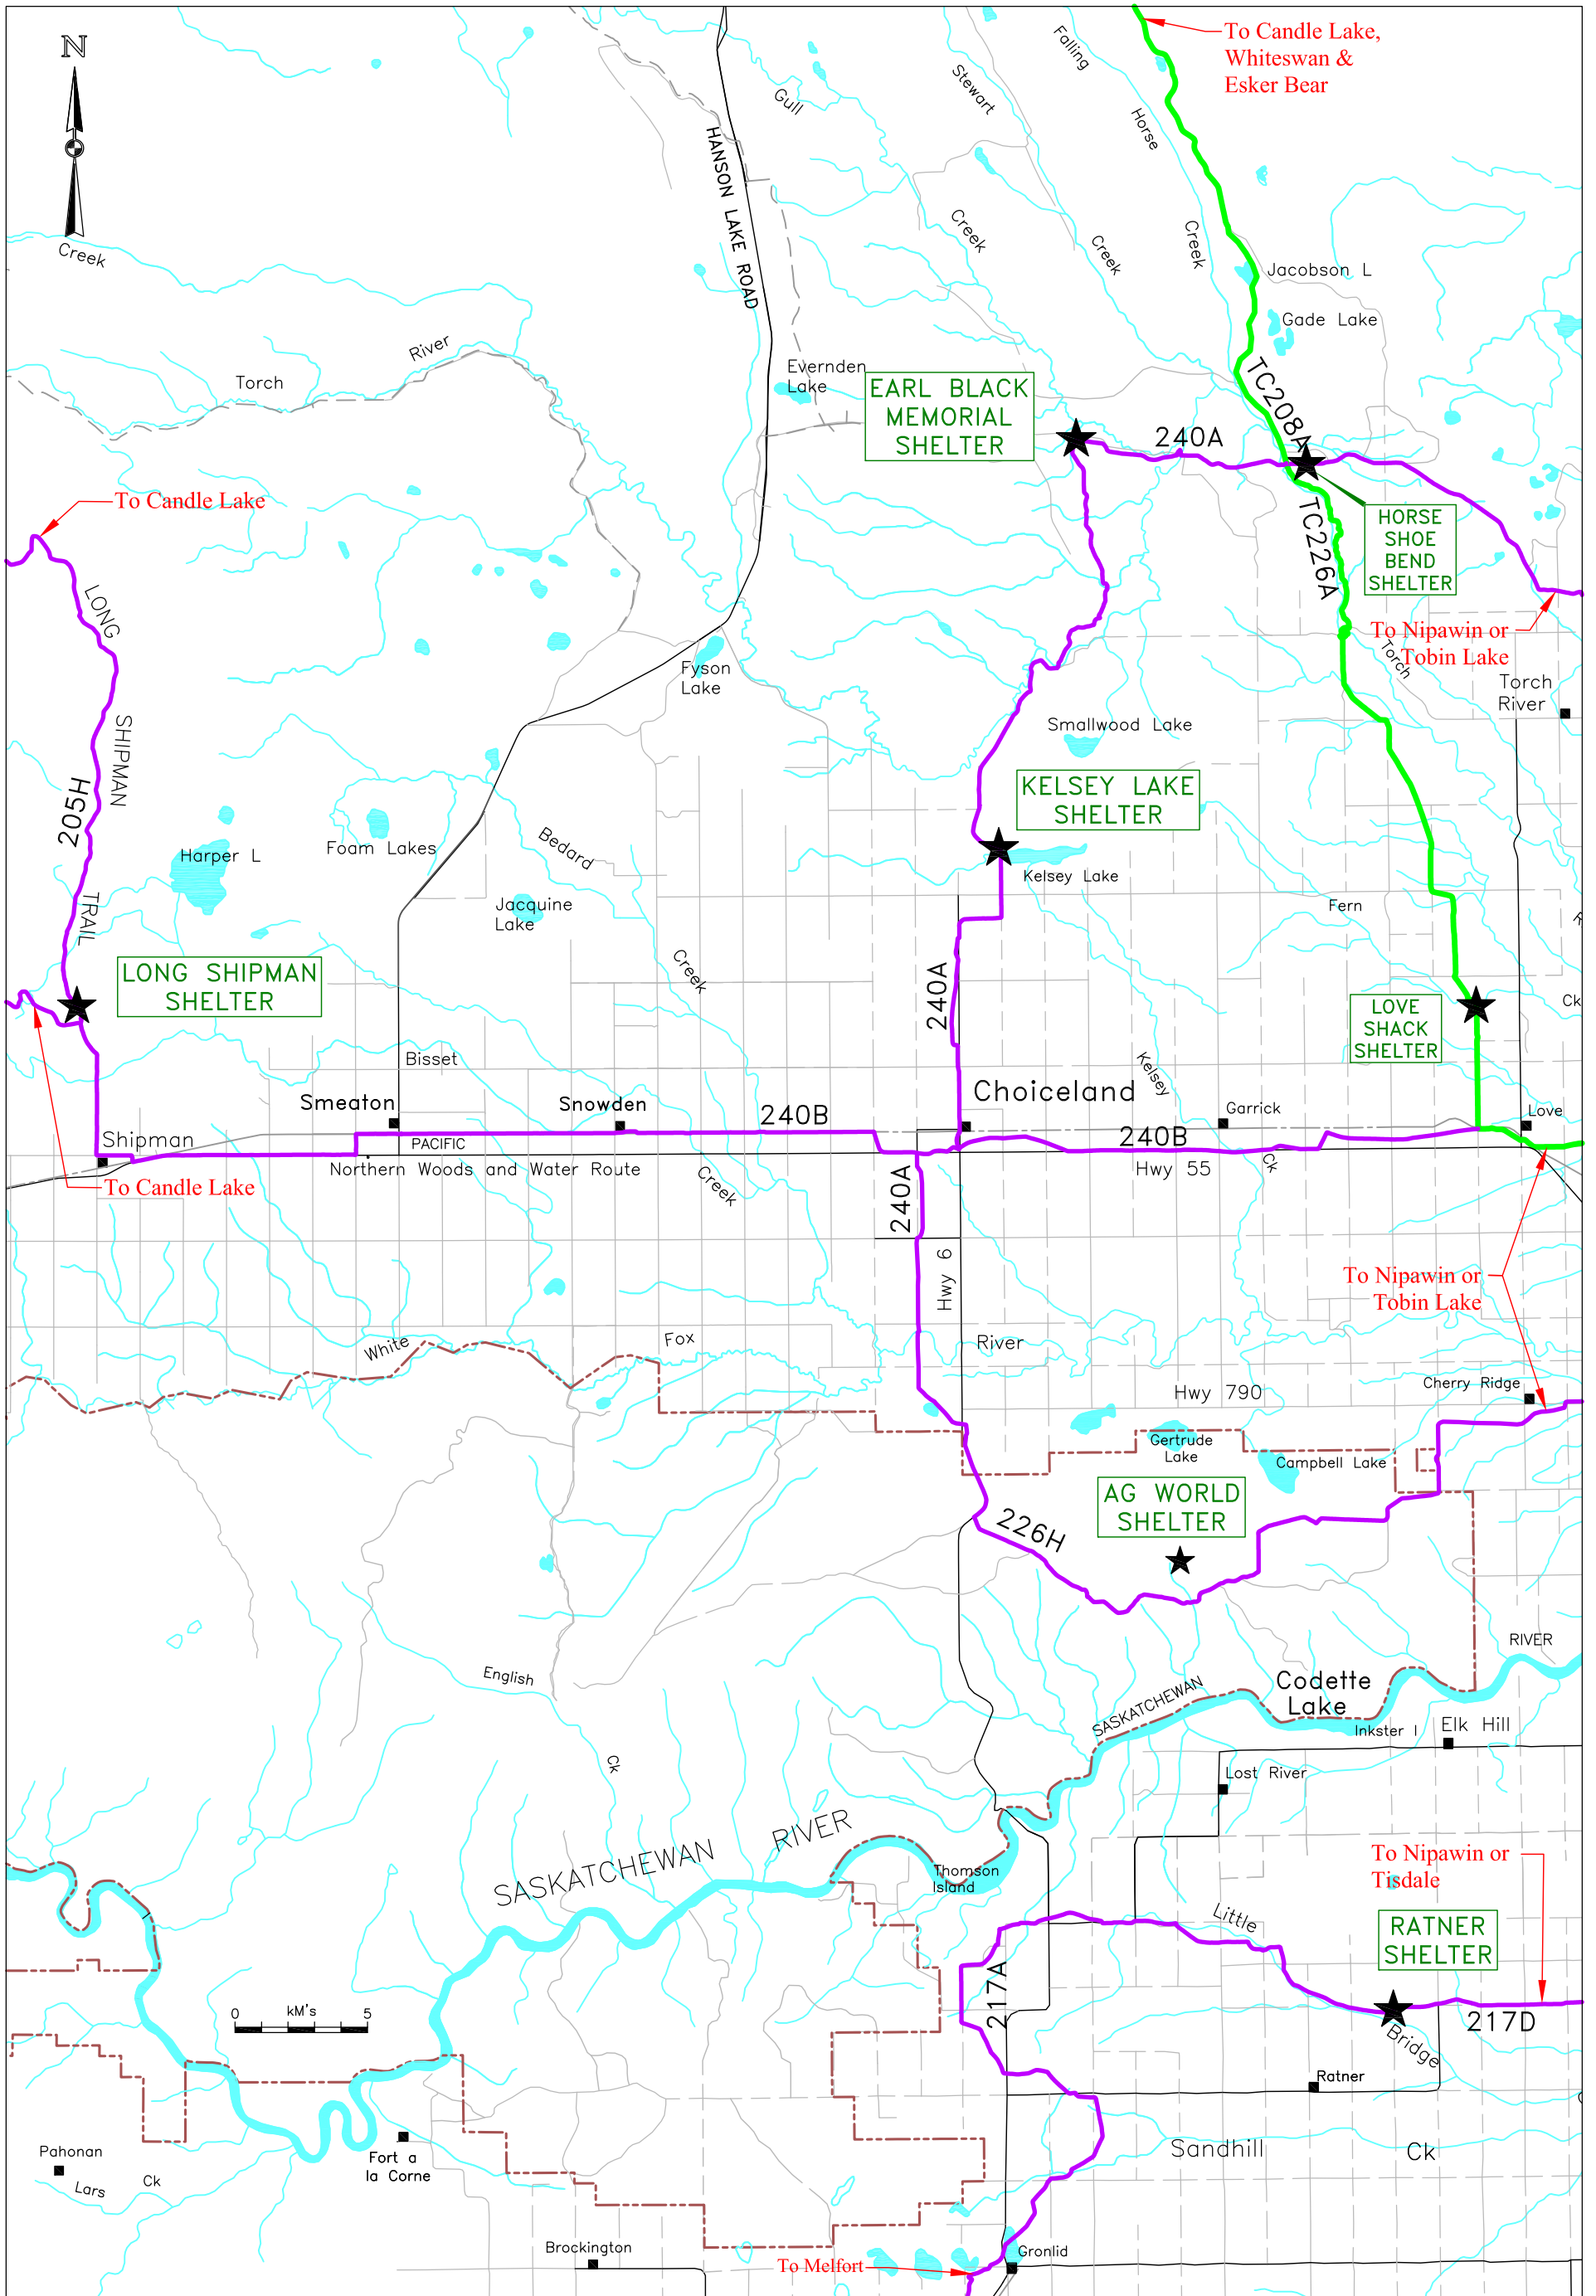

Basemap data is copyright of ISC / Information Services Corp. and provided under License to Saskatchewan Snowmobile Association. The Snowmobile Trail Information provided on the S.S.A. maps may have changes that have occurred after printing. Please check with local authorities prior to accessing trails.

Trail Types:

Trans Canadian 

Primary 

Trail Closed 

Legend:

Fuel Site 

Warm-up Shelter 