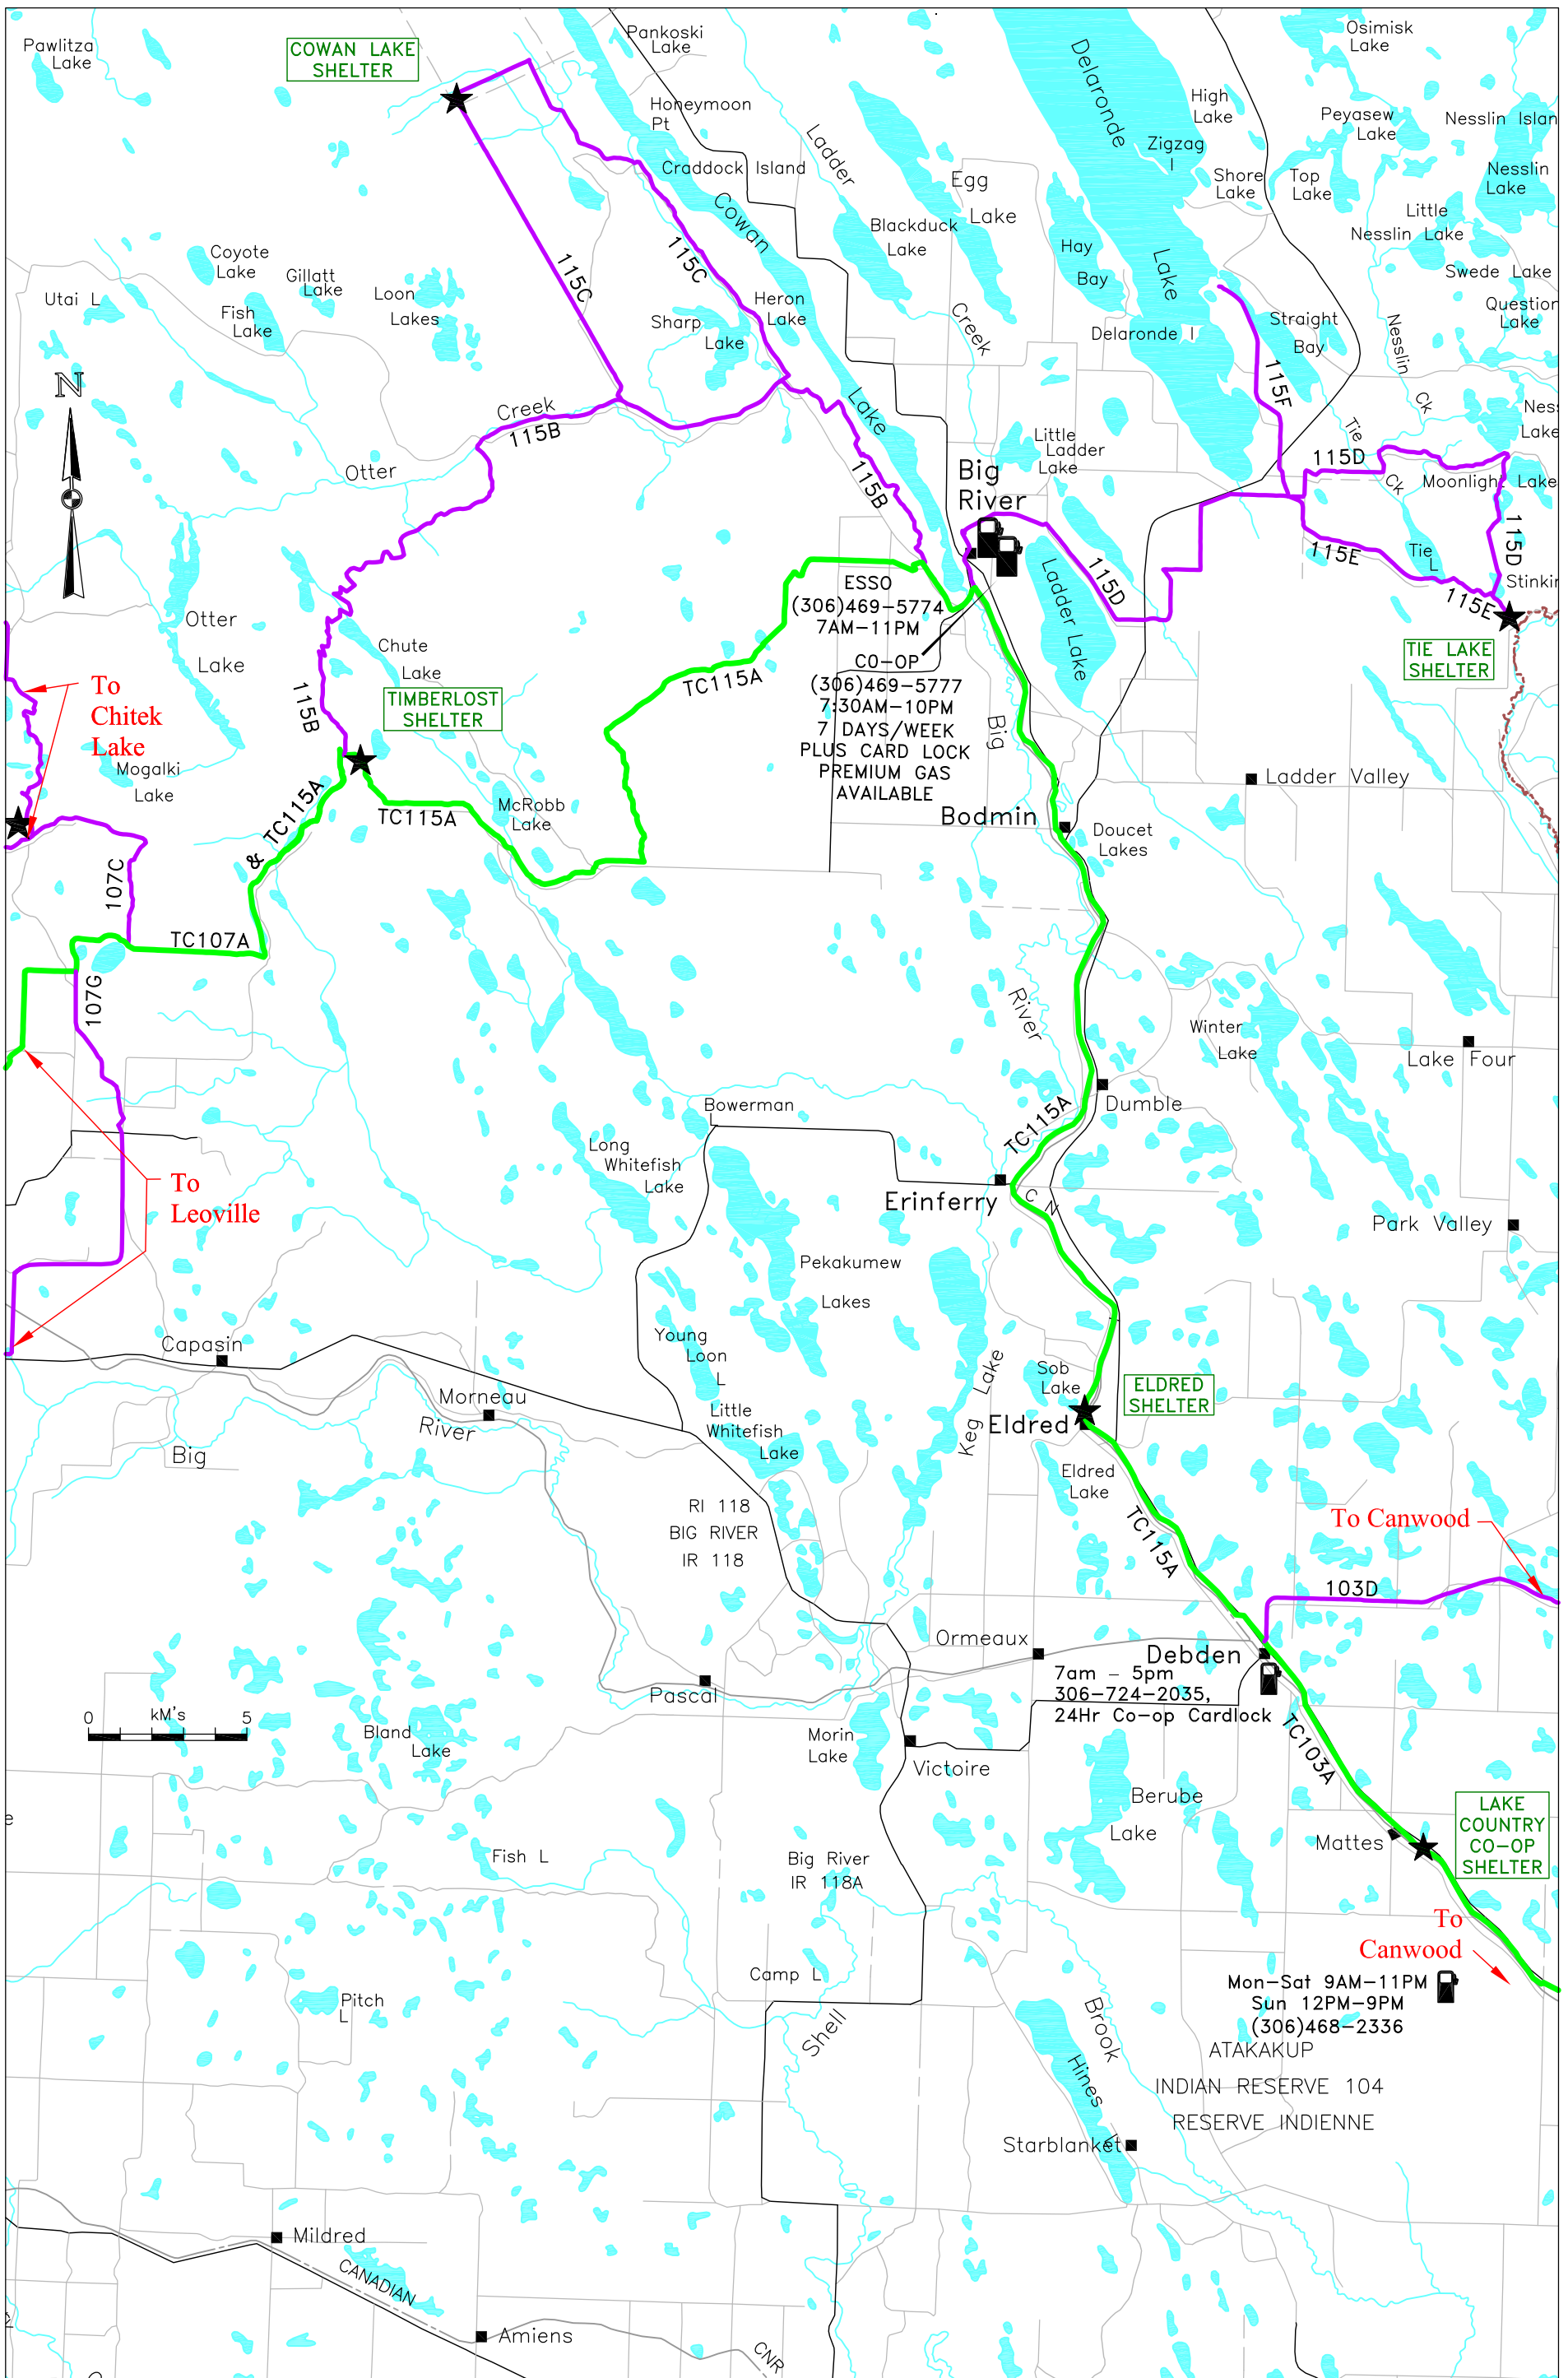

Timber Trails Sno Riders

Club #115

Latest Update Mar 15/2024
 Latest Print Mar 15/2024
 GPS'd All Trails on Jan 12/2022

Basemap data is copyright of ISC / Information Services Corp. and provided under License to Saskatchewan Snowmobile Association. The Snowmobile Trail Information provided on the S.S.A. maps may have changes that have occurred after printing. Please check with local authorities prior to accessing trails.

Trail Types: Trans Canadian Primary Legend: Fuel Site Warm-up Shelter

Trail Closed