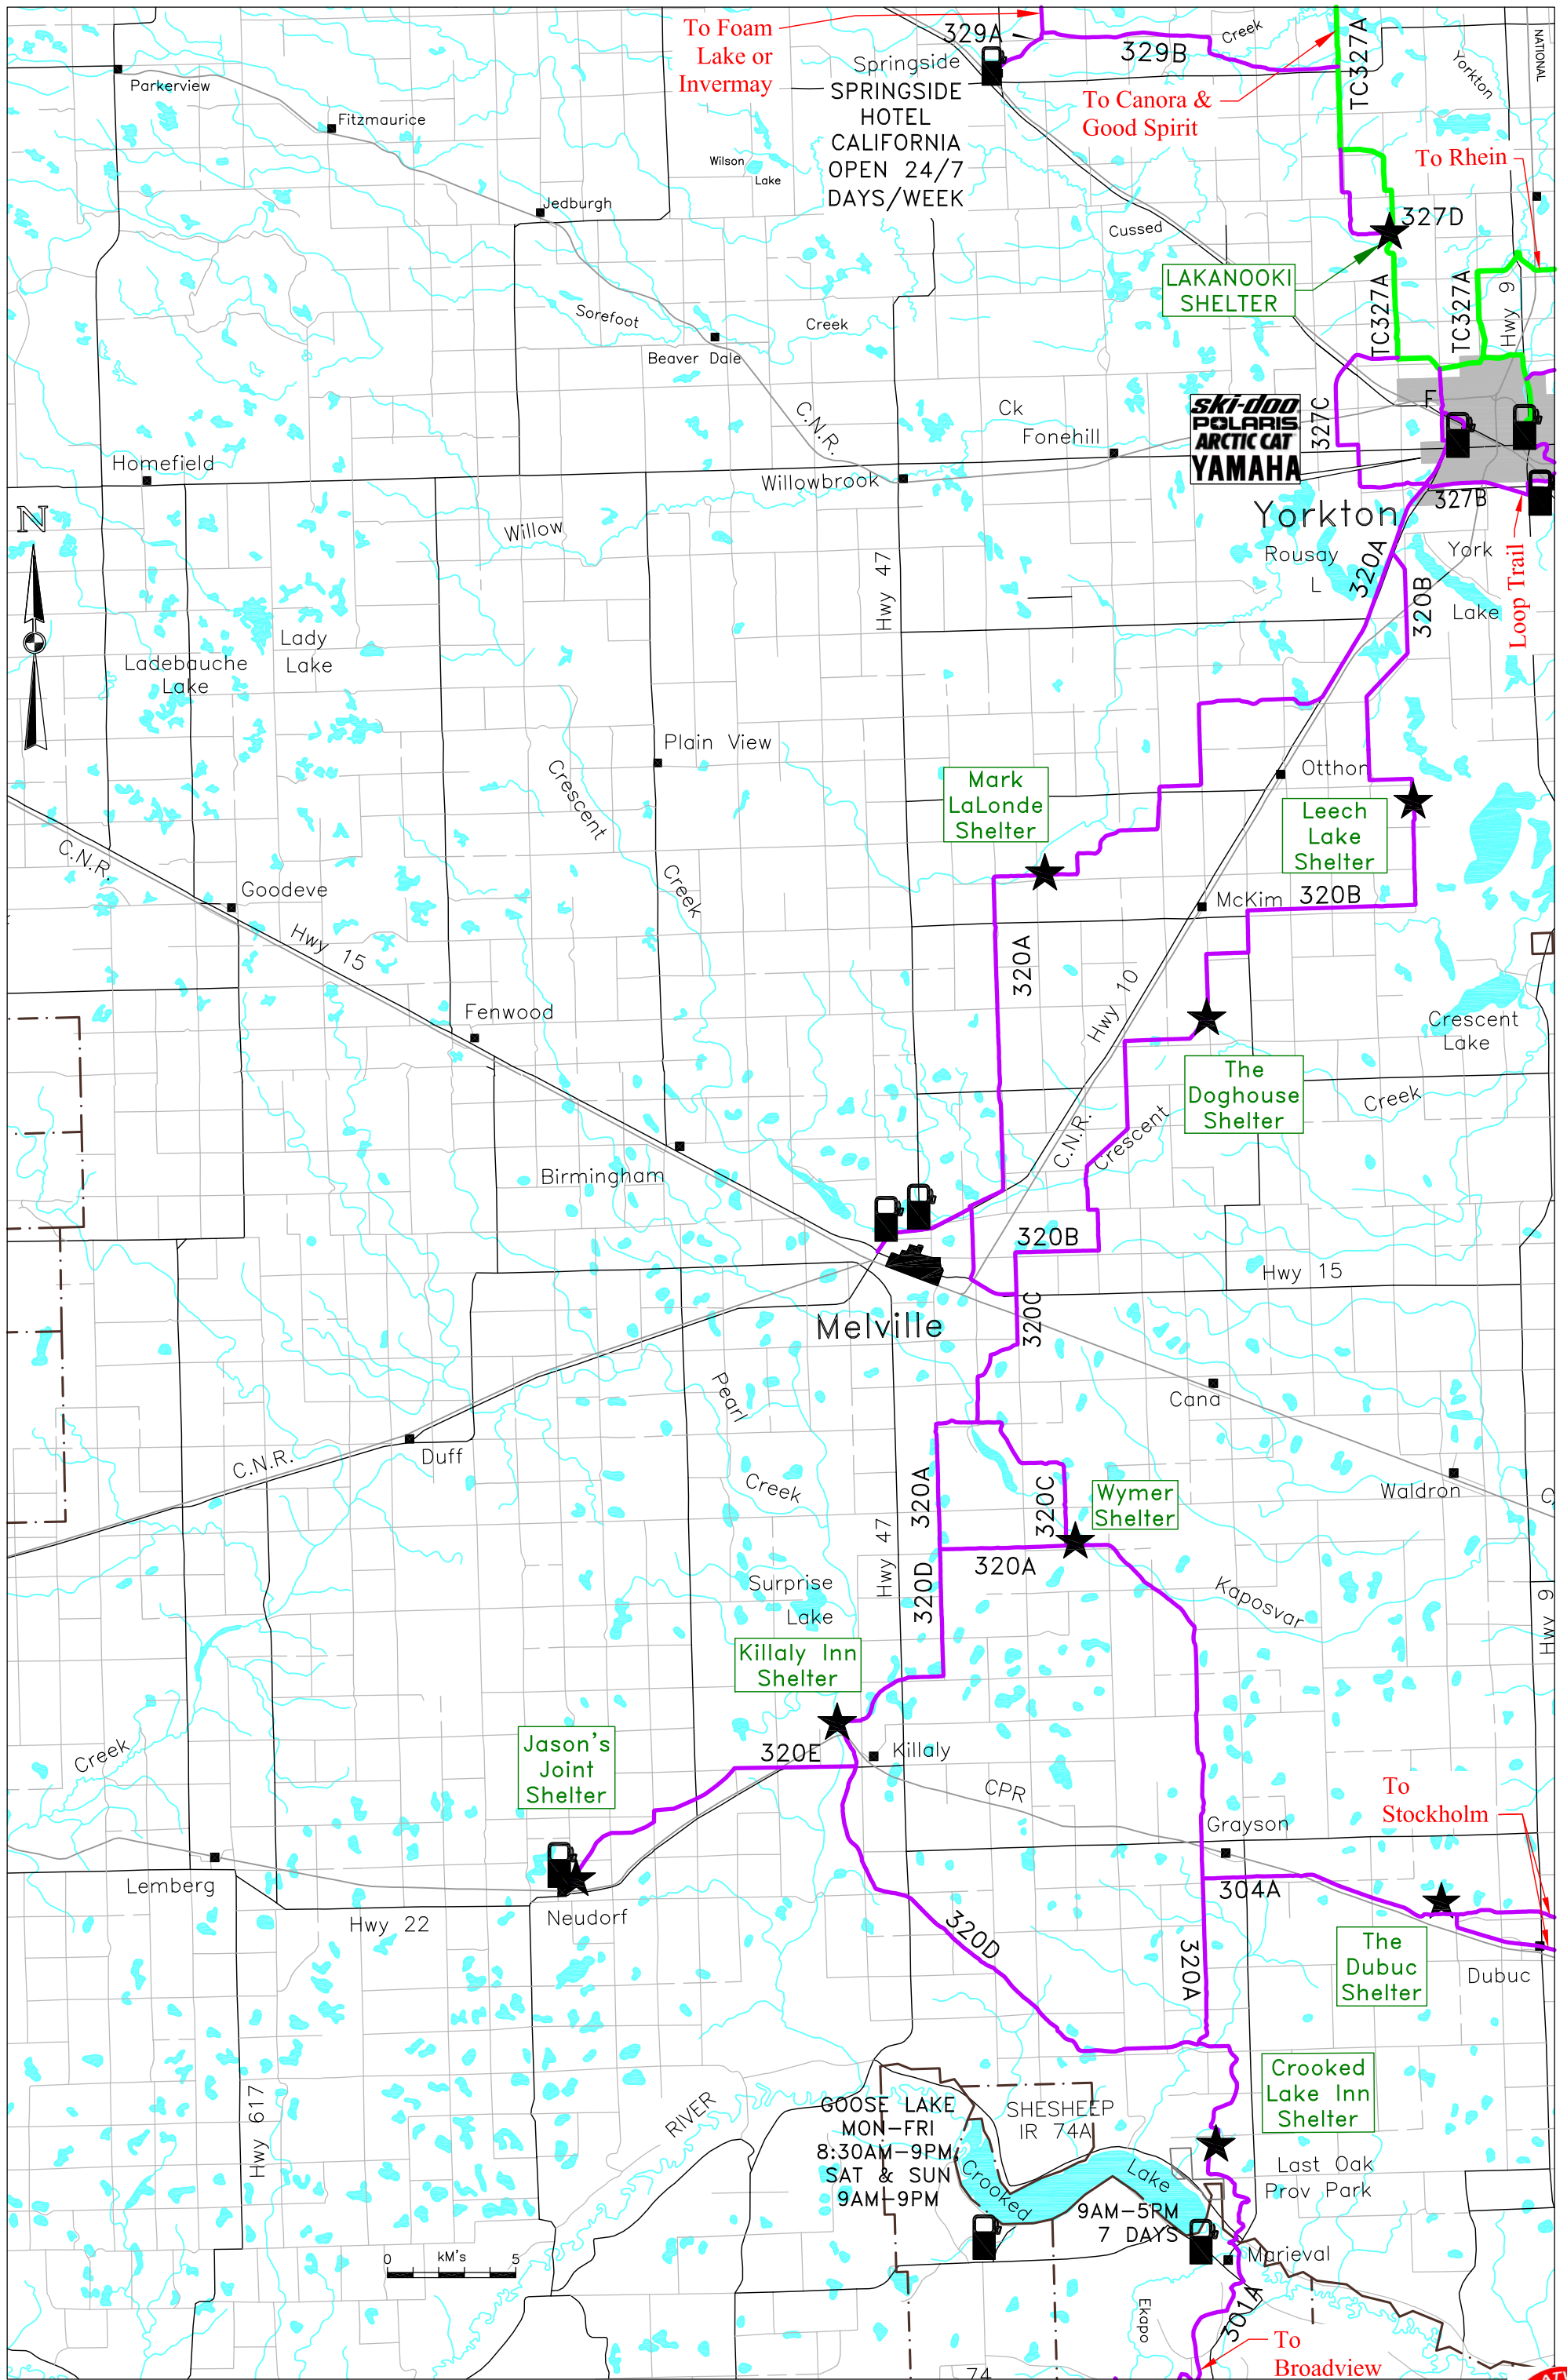

Showstoppers Snowmobile Club Inc. Club #320

Latest Update Jan 22/2024

Latest Print Jan 22/2024

PARTIAL GPS'd ALL TRAILS on Jan 18/2023

To Foam Lake or Invermay

To Canora & Good Spirit

To Rhein

Loop Trail

To Stockholm

To Broadview

SPRINGSIDE HOTEL
CALIFORNIA
OPEN 24/7
DAYS/WEEK

SKI-DOO
POLARIS
ARCTIC CAT
YAMAHA

GOOSE LAKE
MON-FRI
8:30AM-9PM
SAT & SUN
9AM-9PM

SHEEPSH IR 74A
9AM-5PM
7 DAYS

Trail Types:

Trans Canadian

Primary

Legend:

Fuel Site

Warm-up Shelter

Basemap data is copyright of ISC / Information Services Corp. and provided under License to Saskatchewan Snowmobile Association. The Snowmobile Trail Information provided on the S.S.A. maps may have changes that have occurred after printing. Please check with local authorities prior to accessing trails.