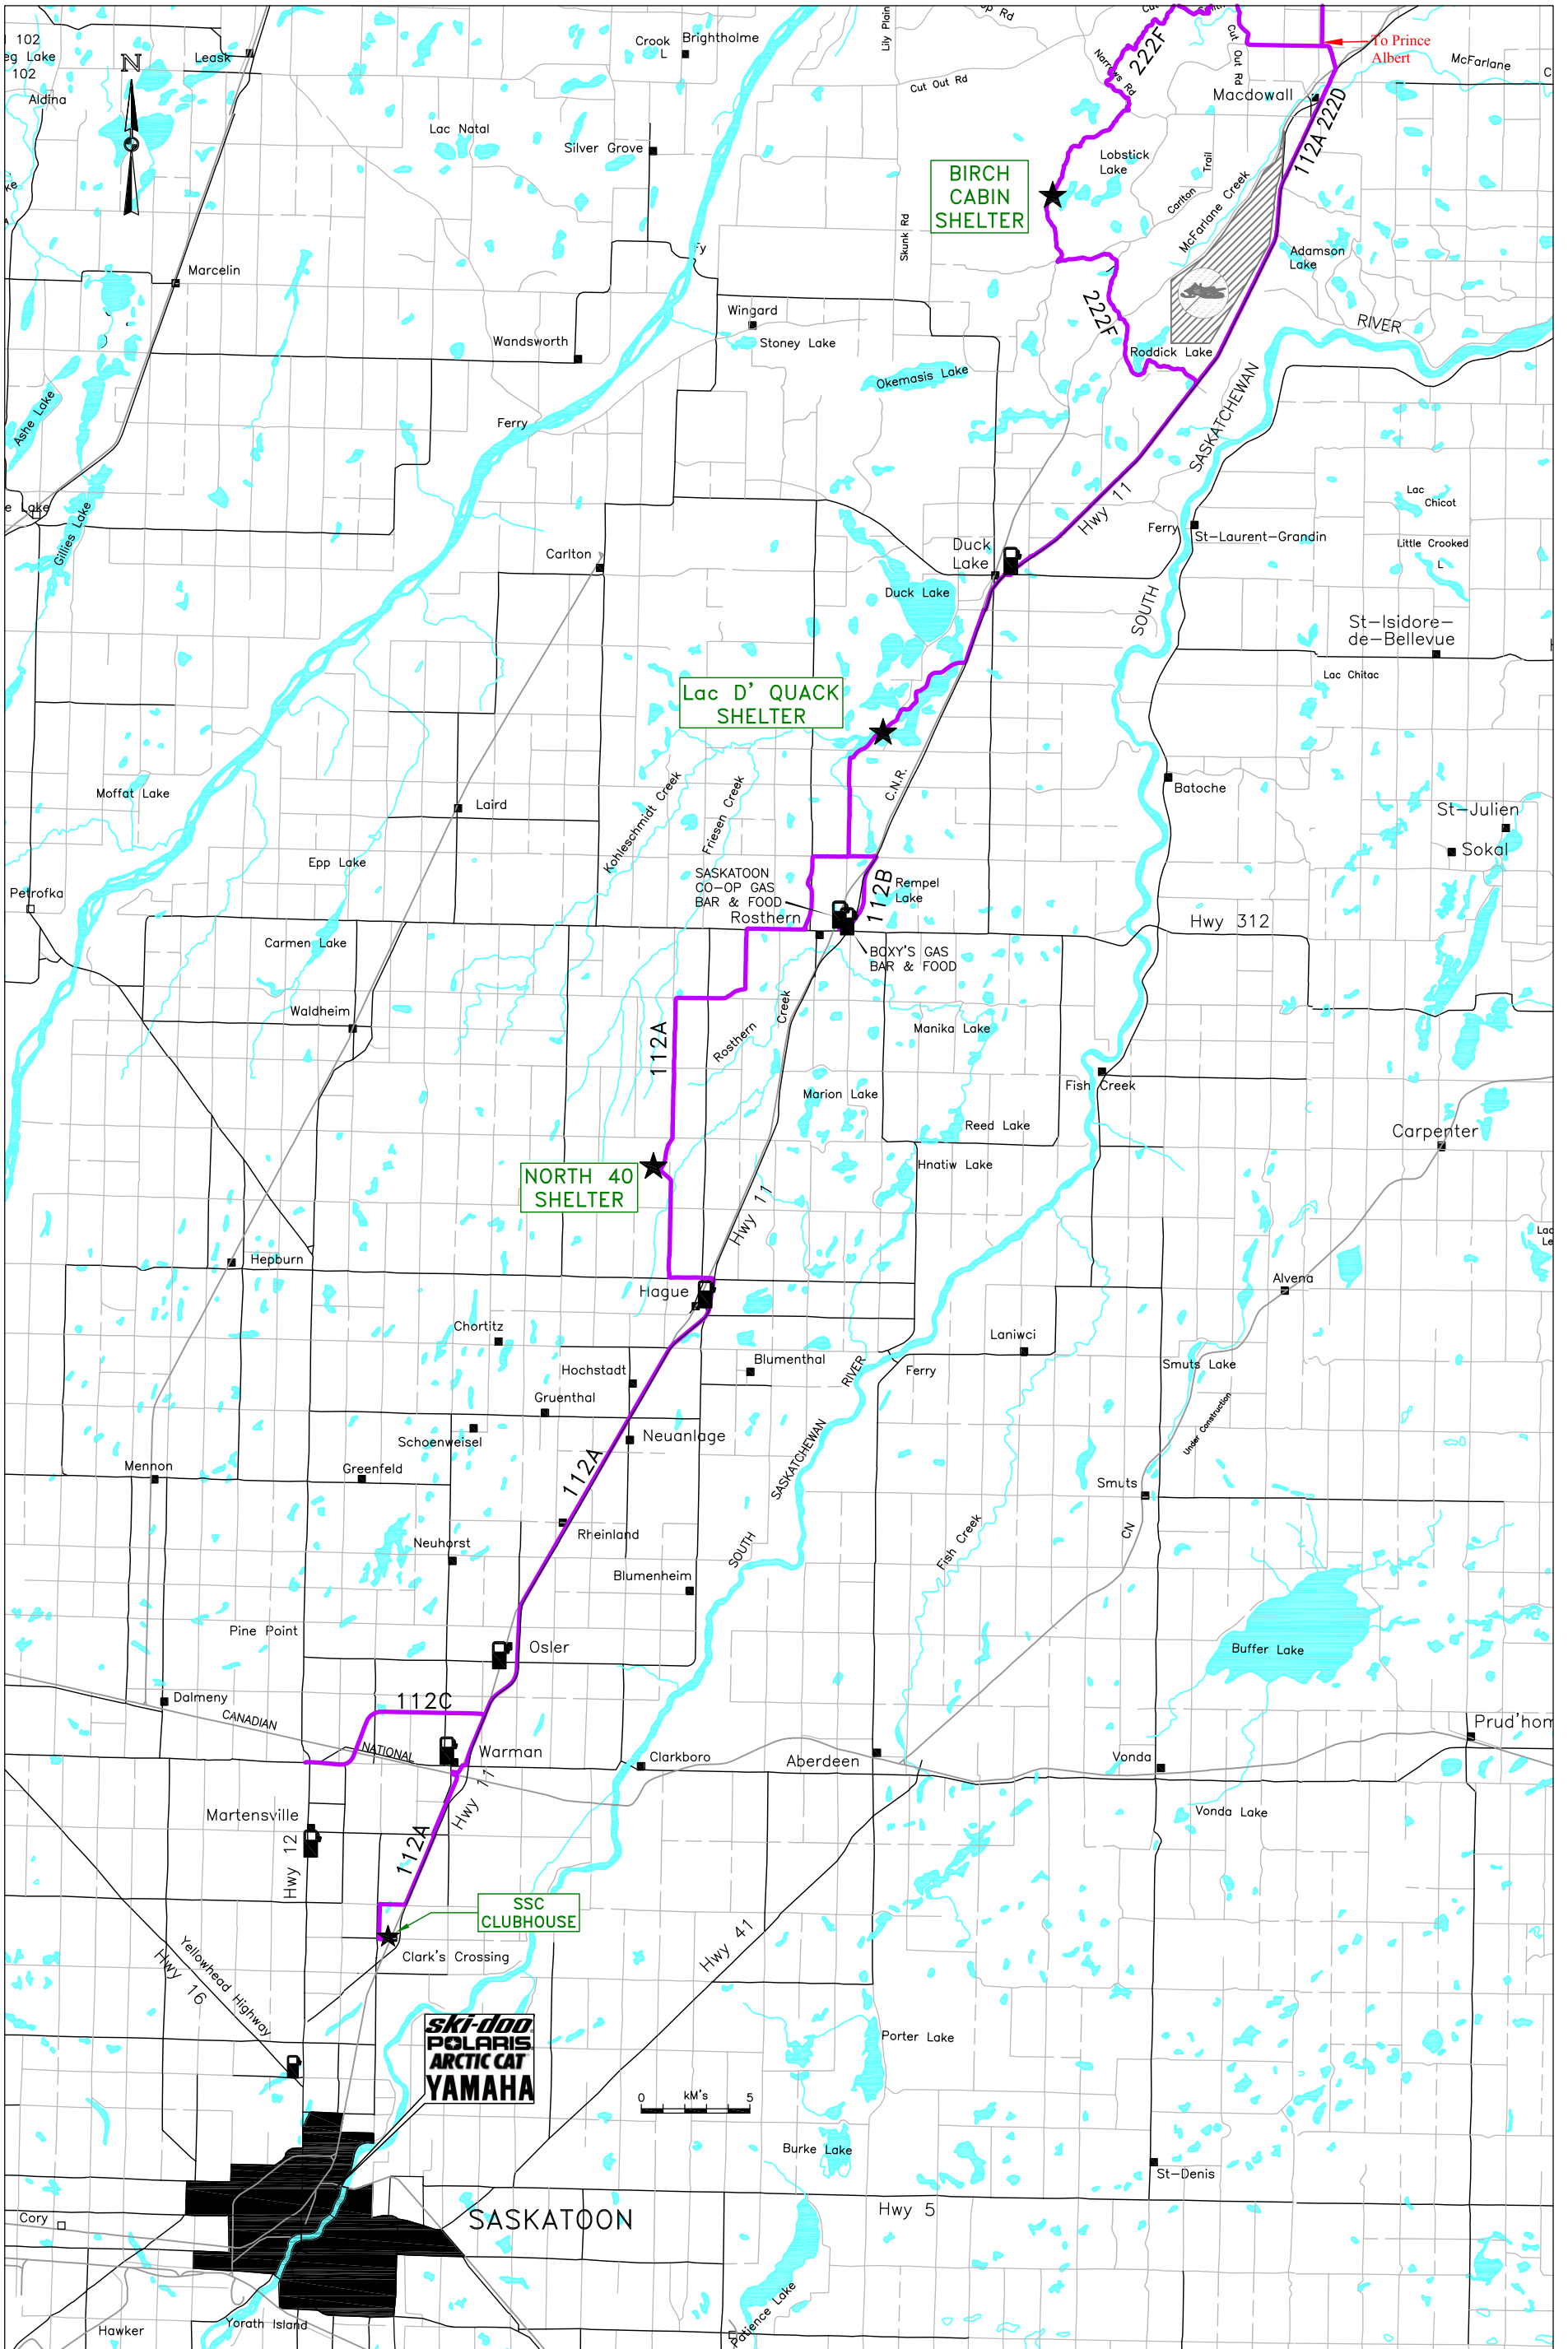

Saskatoon Snowmobile Club Club #112

Latest Update Dec 08/2023
 Latest Print Mar 11/2024
 GPS'd ALL TRAILS on Dec 16/2022

Basemap data is copyright of ISC / Information Services Corp. and provided under License to Saskatchewan Snowmobile Association. The Snowmobile Trail Information provided on the S.S.A. maps may have changes that have occurred after printing. Please check with local authorities prior to accessing trails.

Trail Types: Trans Canadian ———

Primary ———

Trail Closed / / / / /

Legend: Fuel Site

Warm-up Shelter