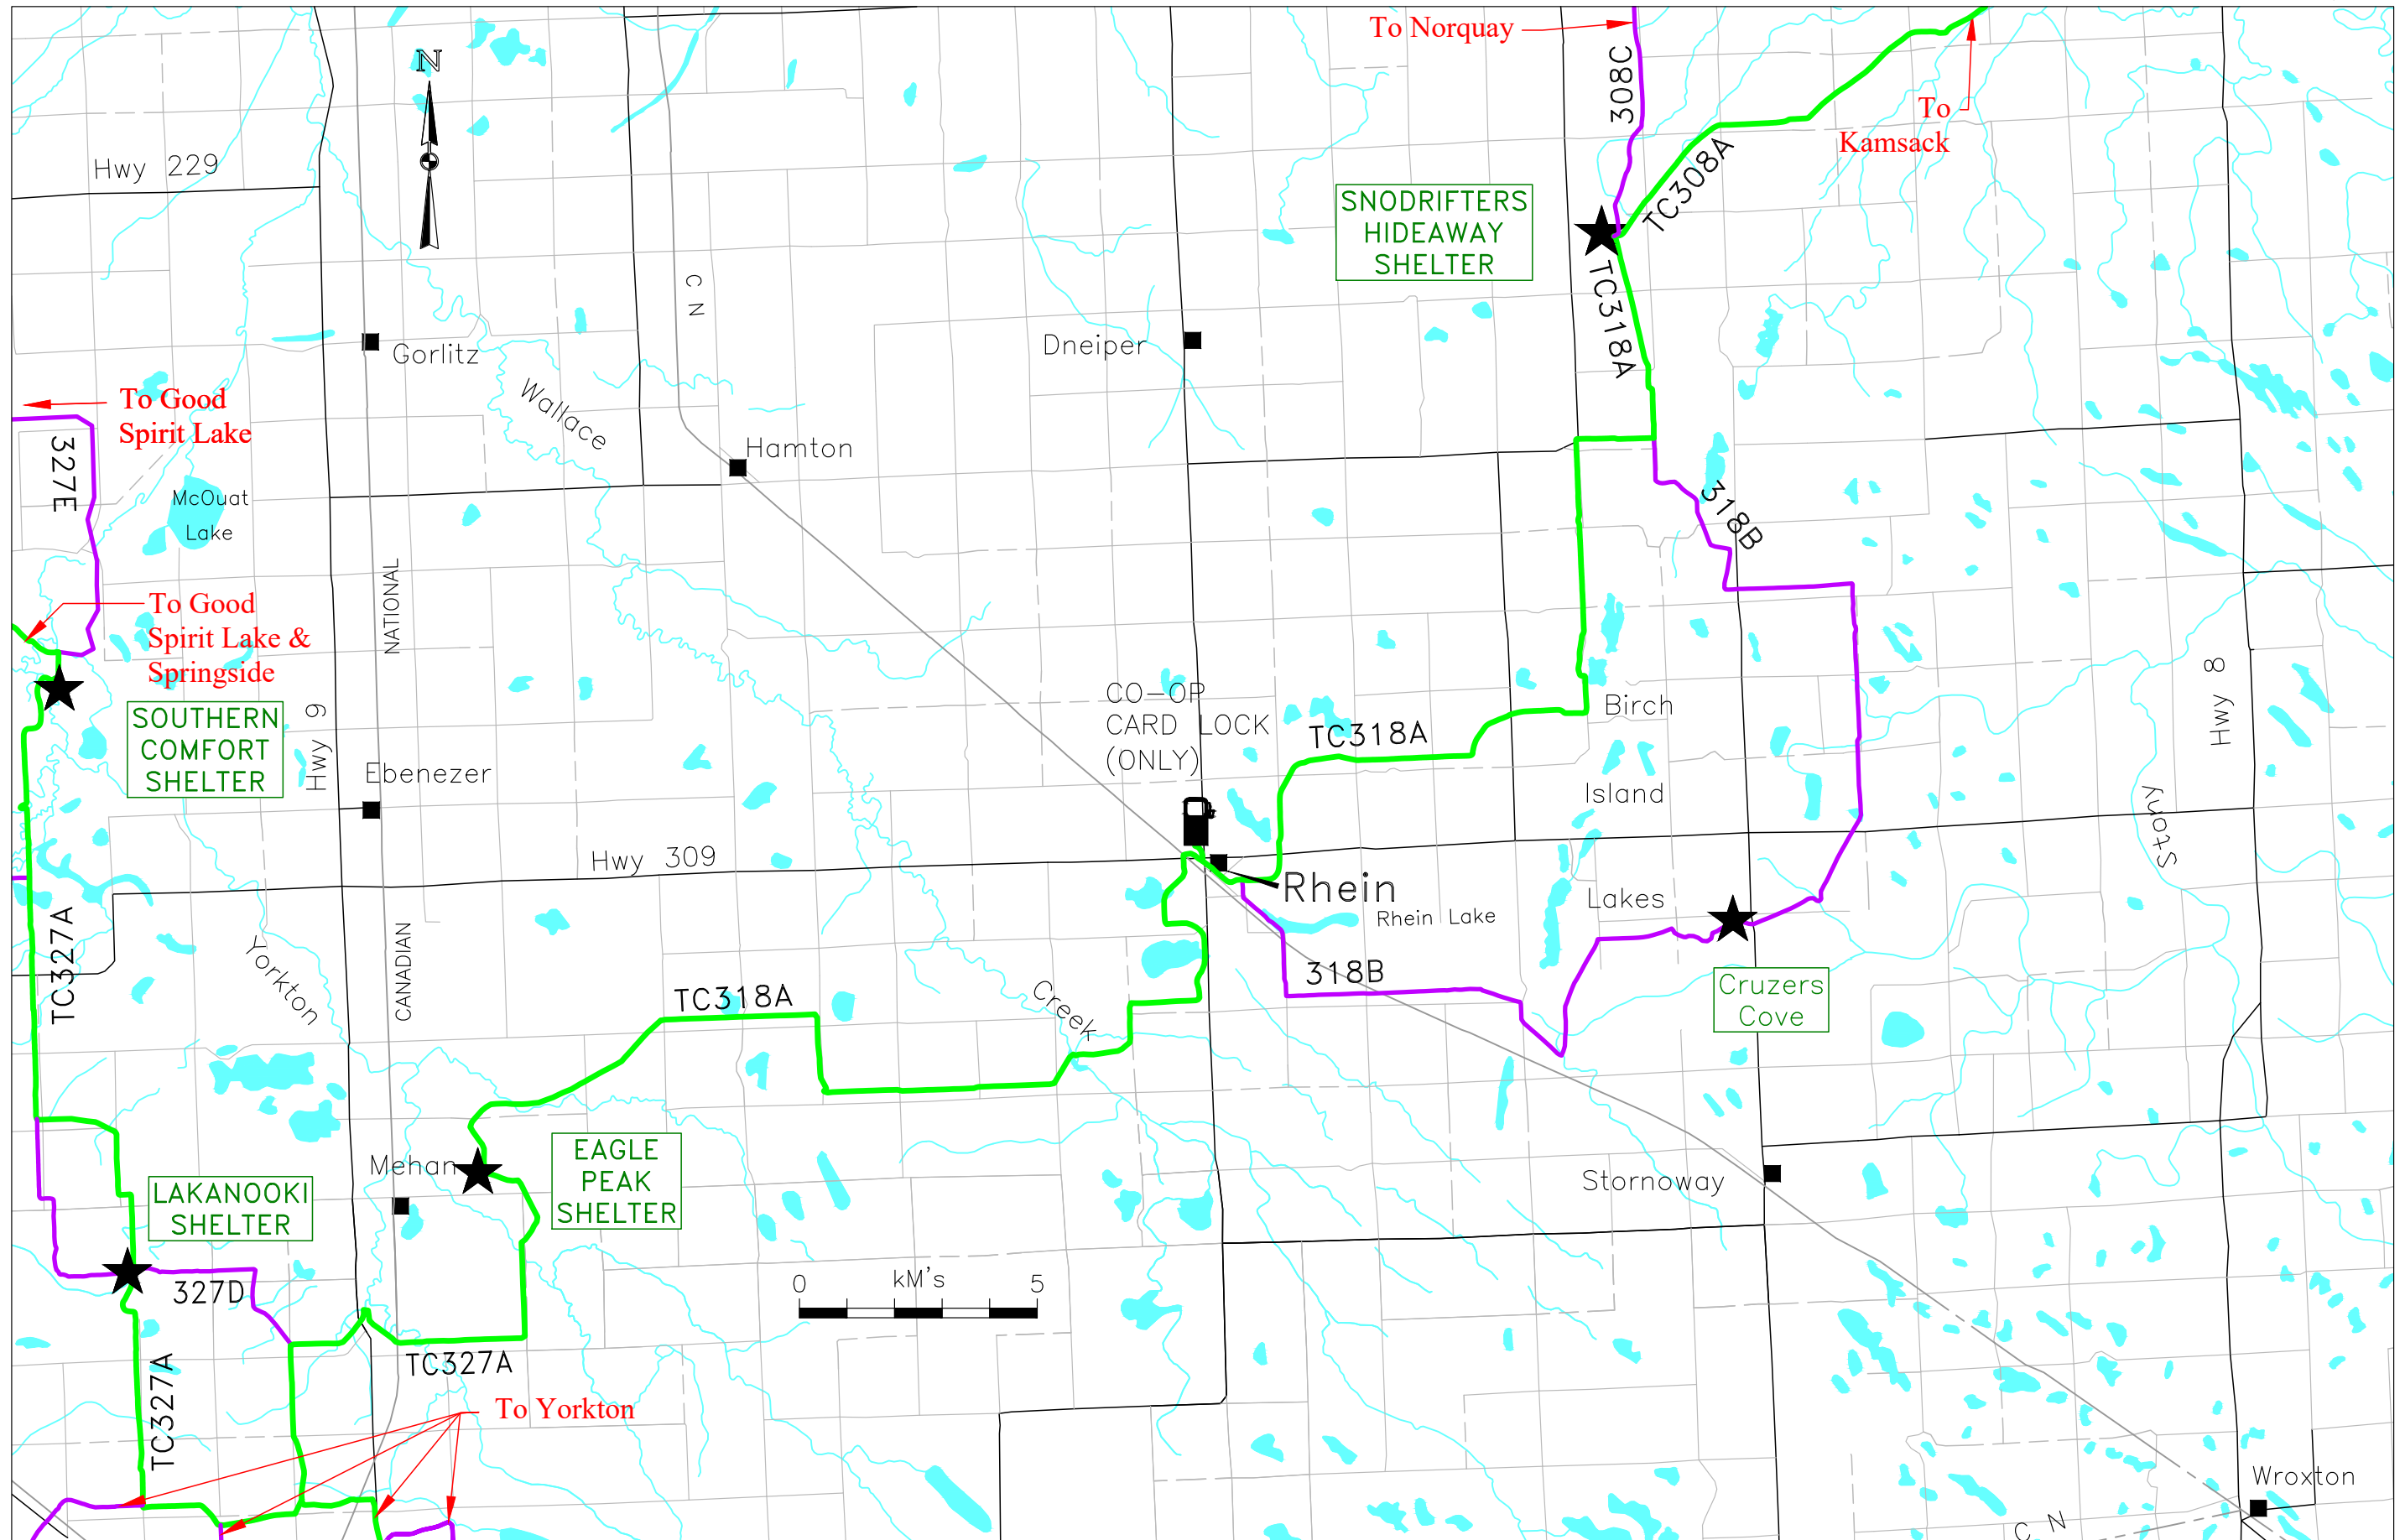

# Rhein Sno Cruzers

# Club #318

Latest Update Mar 11/2024  
Latest Print Mar 11/2024  
GPS'd ALL TRAILS on Feb 23/2022

Trail Types:

Trans Canadian

Primary

Trail Closed

Legend:

Fuel Site

Warm-up Shelter

Base map data is copyright of ISC / Information Services Corp. and provided under License to Saskatchewan Snowmobile Association. The Snowmobile Trail Information provided on the S.S.A. maps may have changes that have occurred after printing. Please check with local authorities prior to accessing trails.