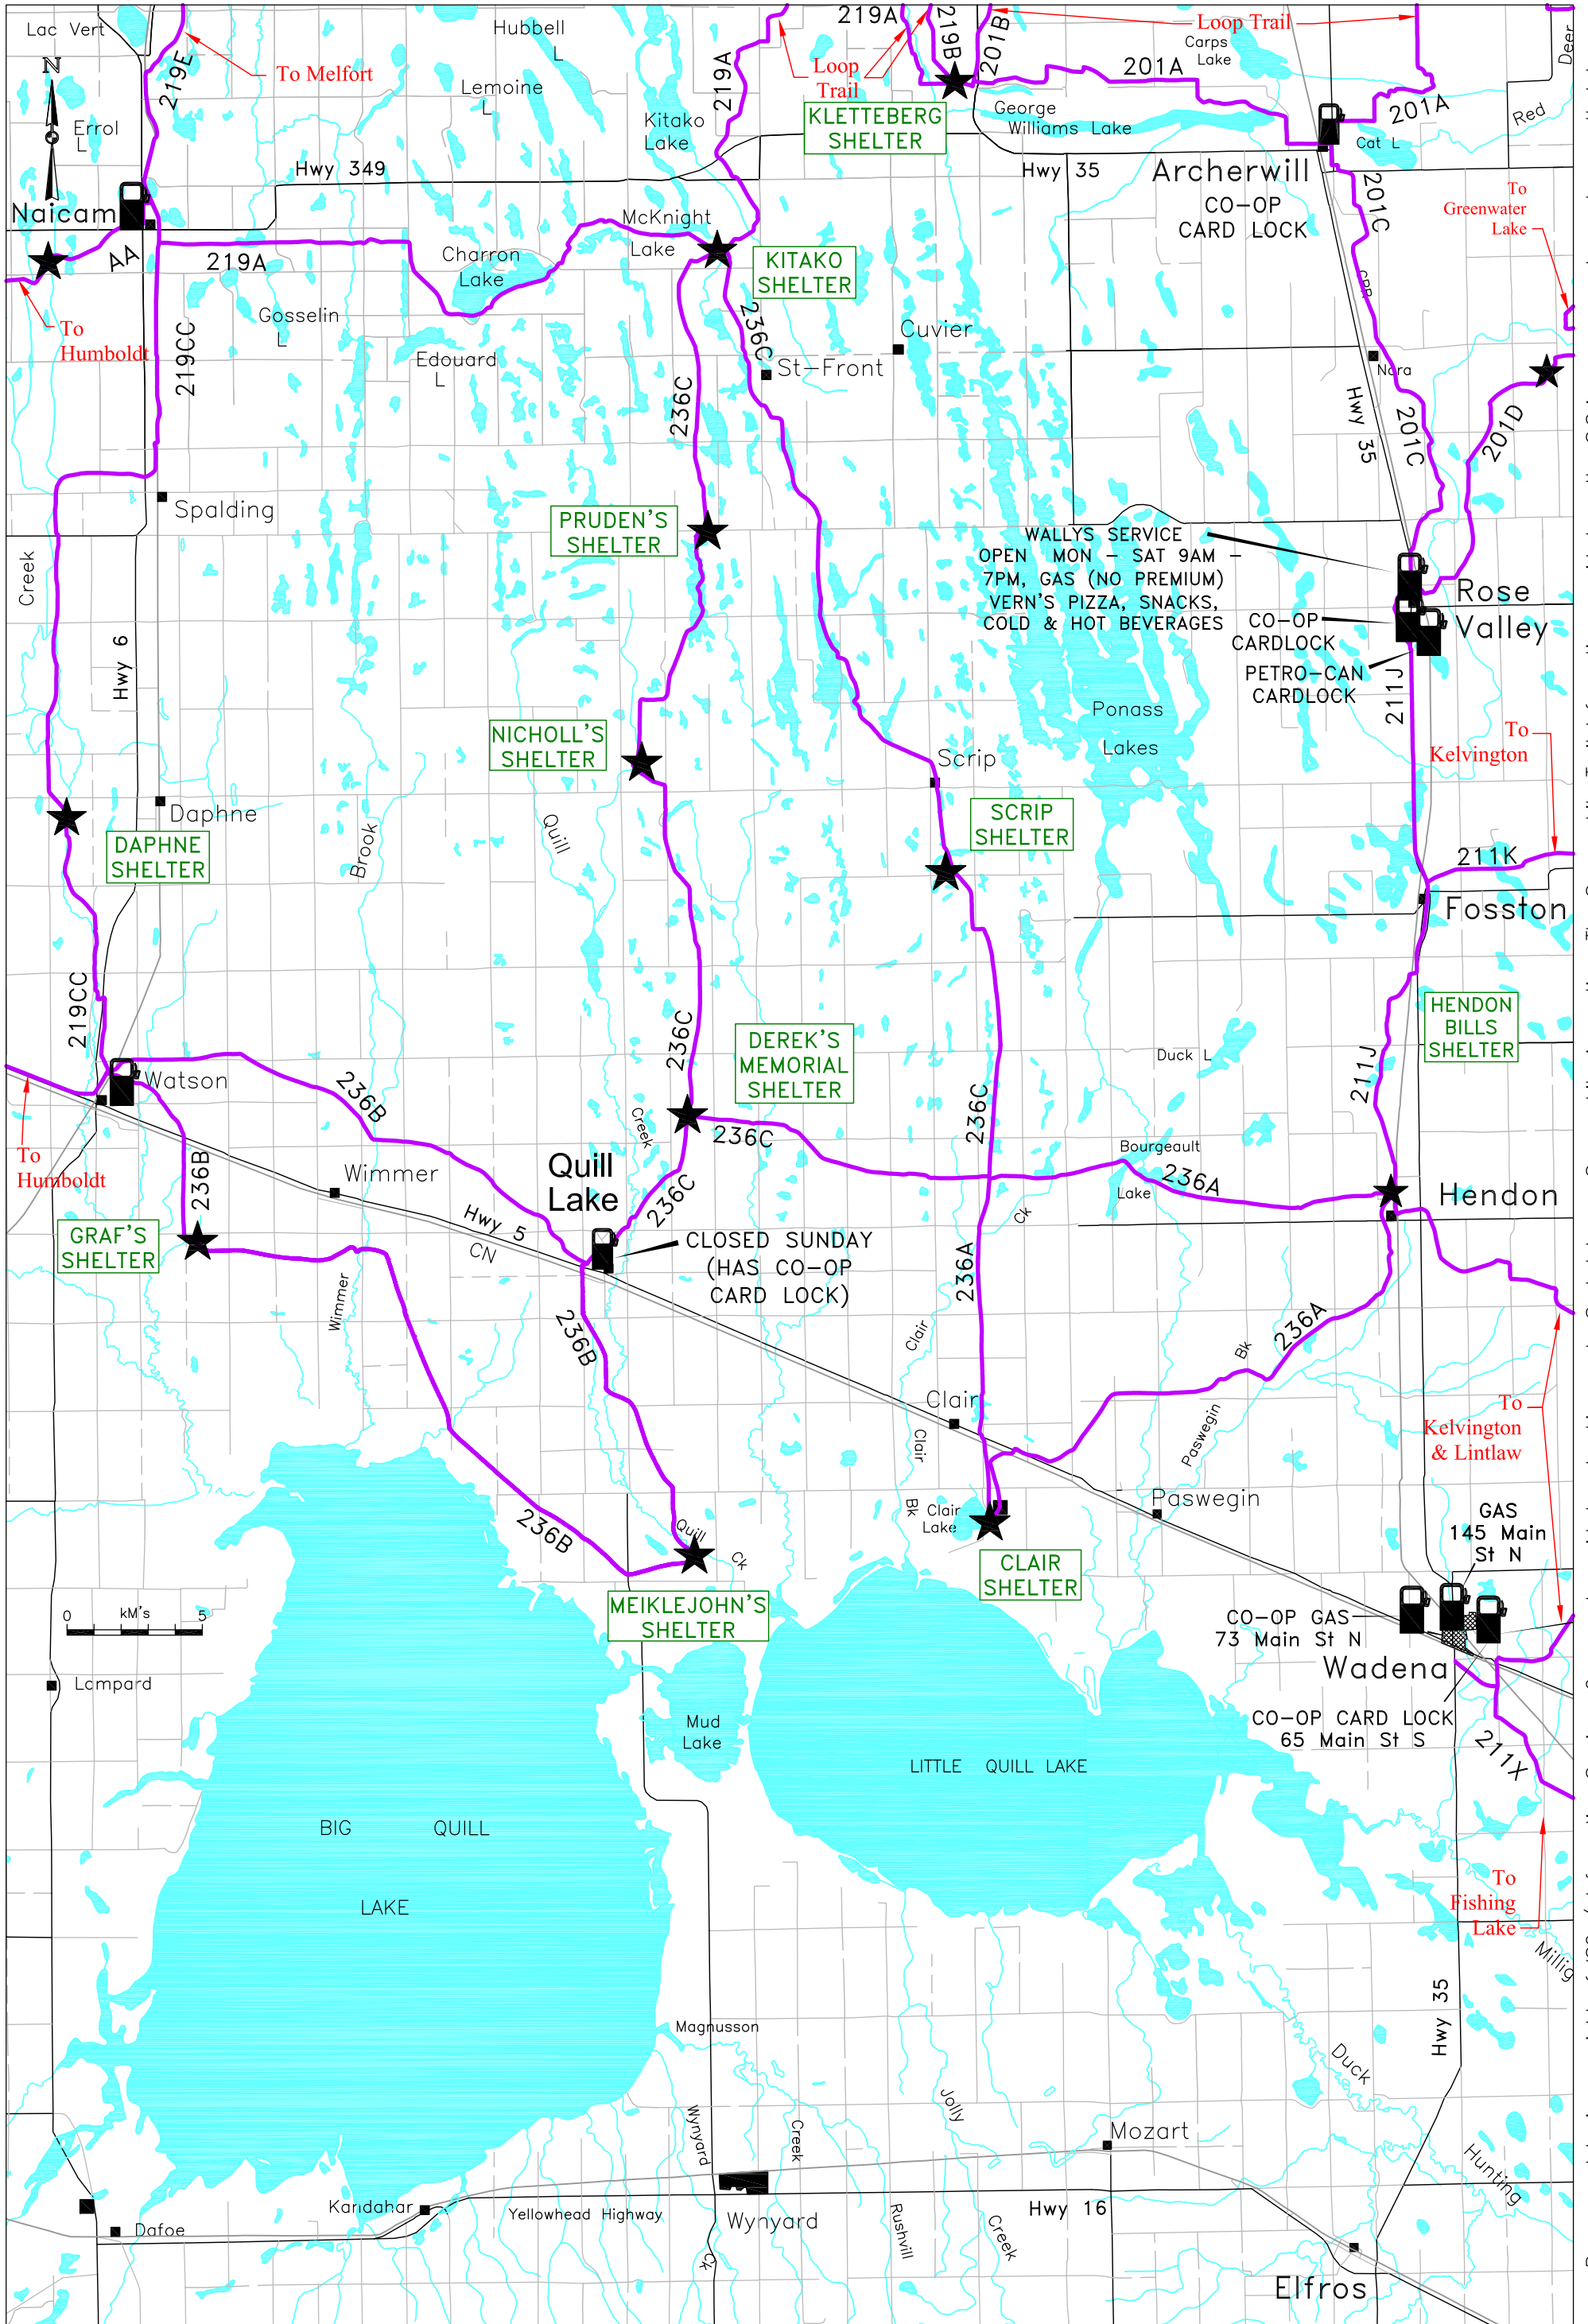

Quill Lake Trail Twisters

Club #236

Latest Update Apr 17/2023
 Latest Print Mar 11/2024
 GPS'D ALL TRAILS on Apr 07/2023

Basemap data is copyright of ISC / Information Services Corp. and provided under License to Saskatchewan Snowmobile Association. The Snowmobile Trail Information provided on the S.S.A. maps may have changes that have occurred after printing. Please check with local authorities prior to accessing trails.

Trail Types: Trans Canadian — Primary — Trail Closed

Legend: Fuel Site Warm-up Shelter