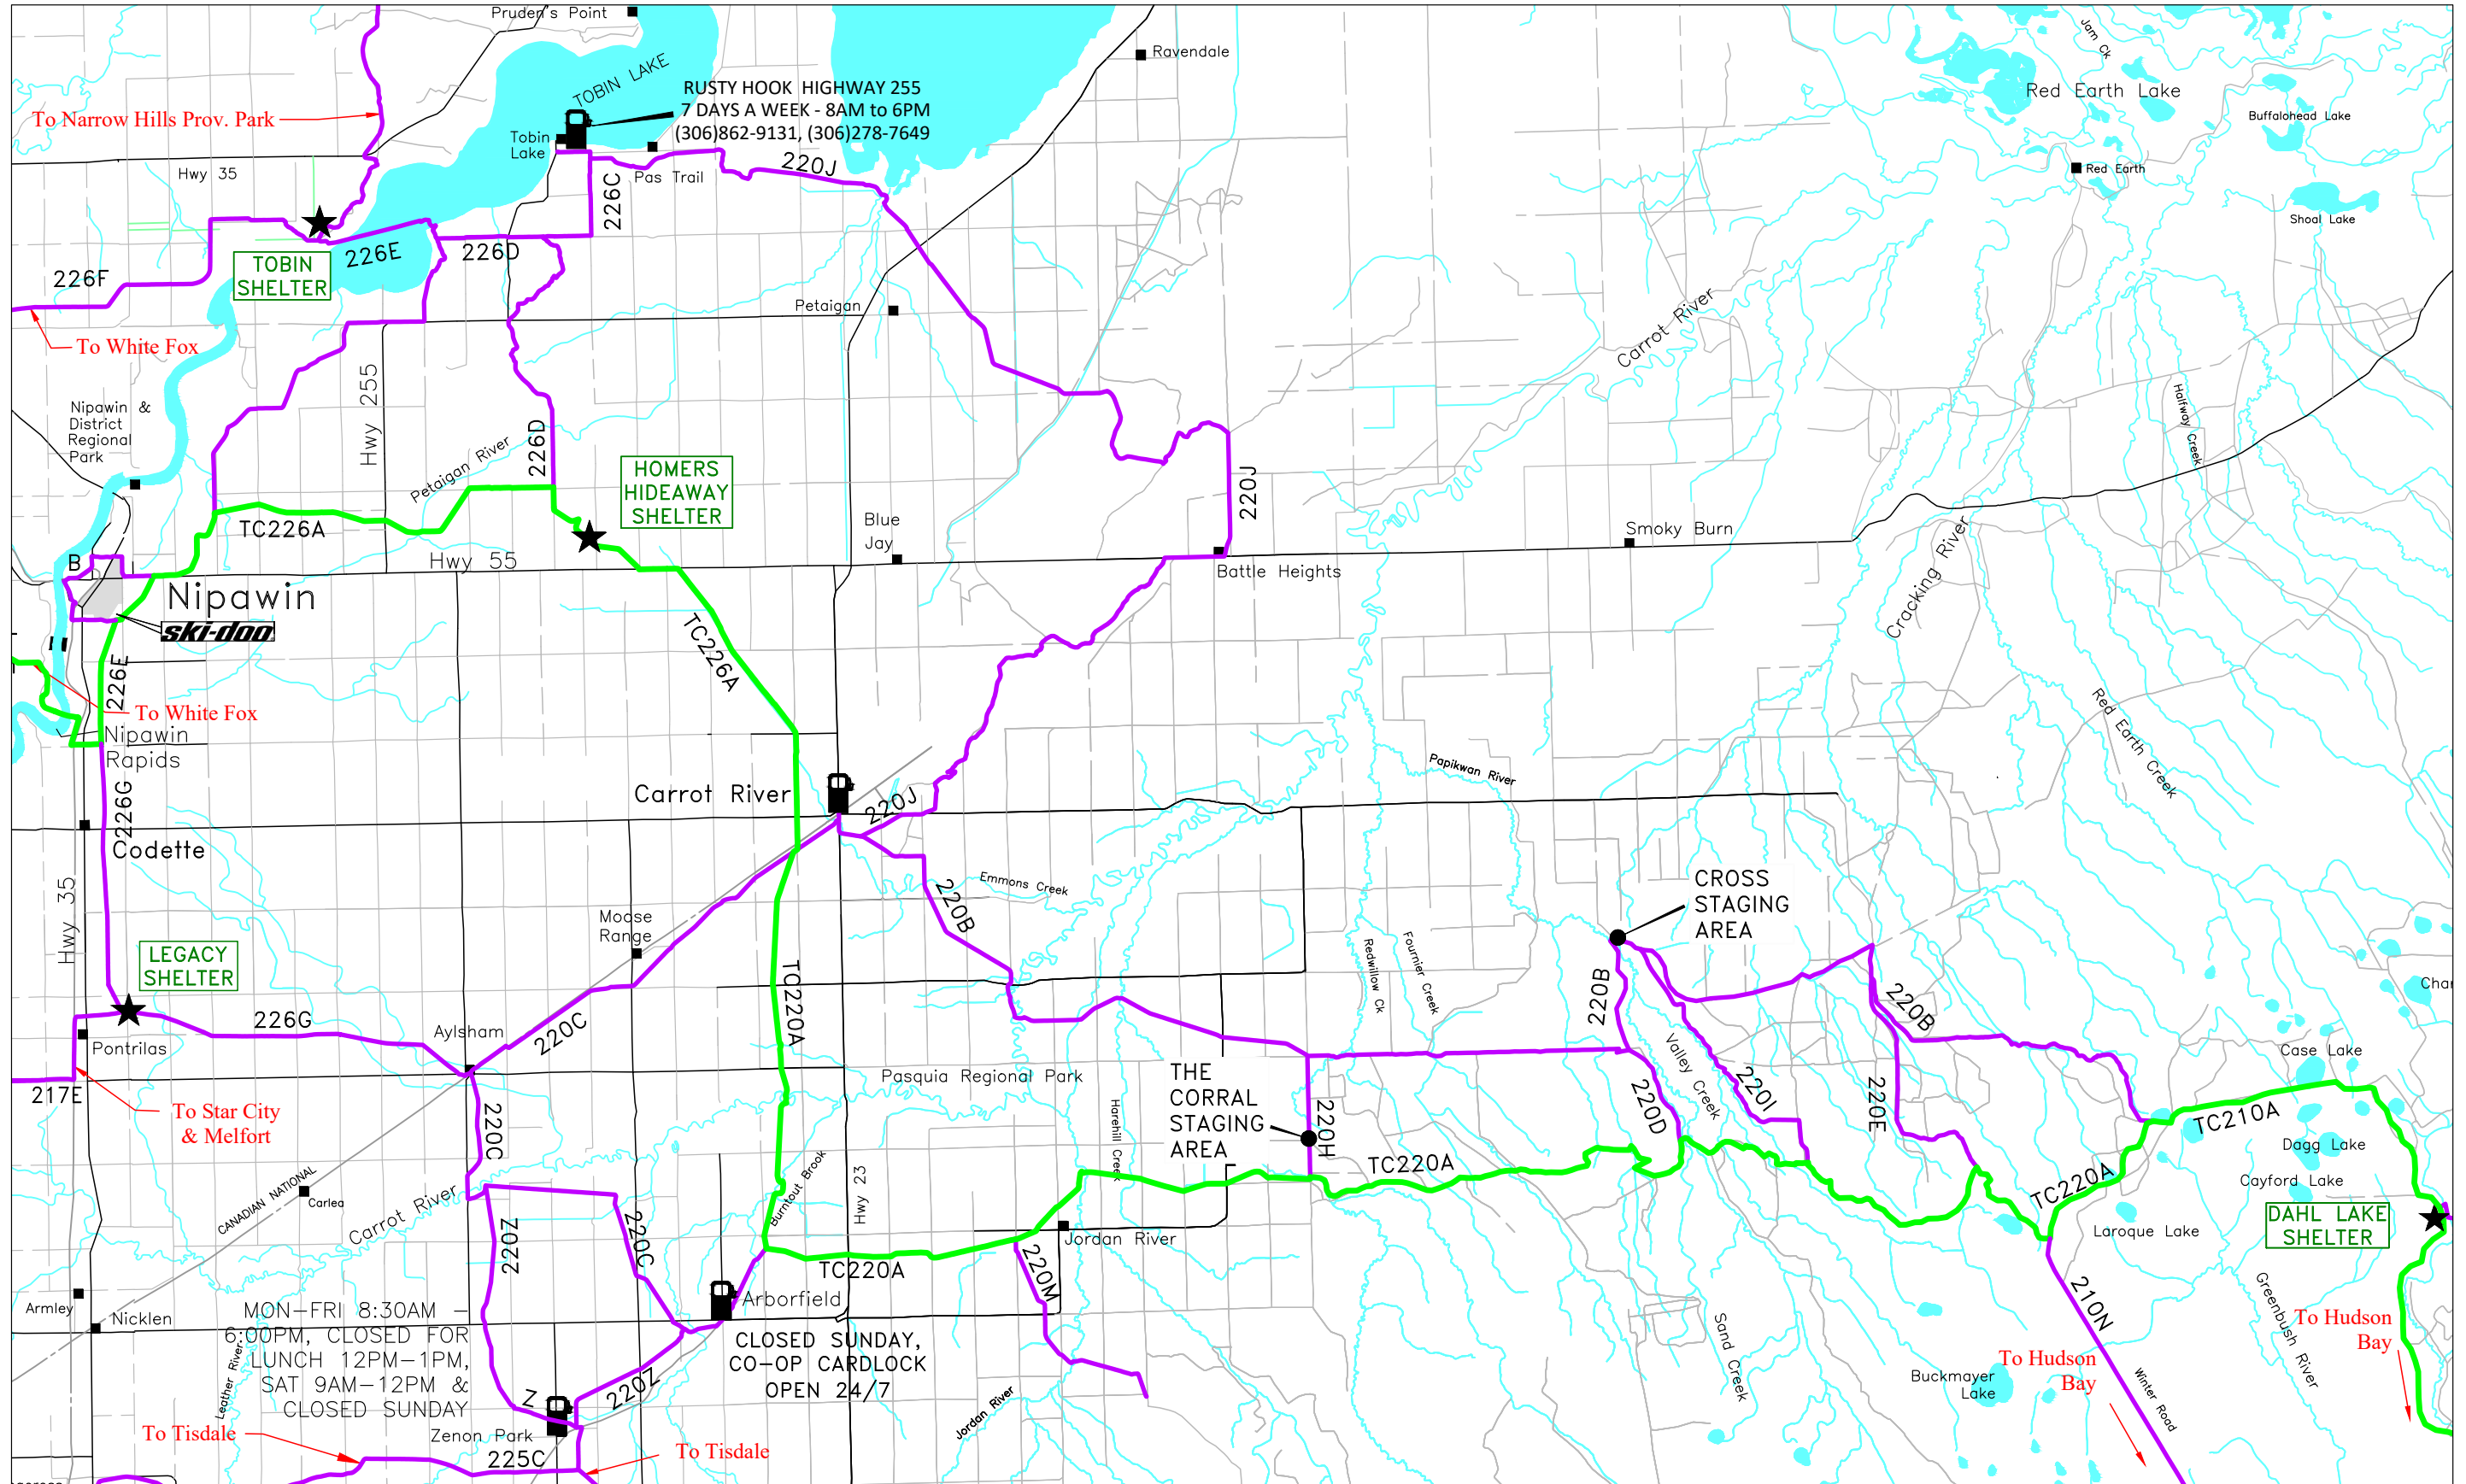

Pasquia Snow Goers Club Inc.

Club #220

Latest Update Feb 09/2025
 Latest Print Apr 23/2025, PARTIAL GPS's ALL TRAILS on Mar 22/2023

Trail Types:

Trans Canadian 
 Trail Closed 

Primary 
 Staging Areas 

Legend:

Fuel Site 
 Warm-up Shelter 

Basemap data is copyright of ISC / Information Services Corp. and provided under License to Saskatchewan Snowmobile Association. The Snowmobile Trail Information provided on the S.S.A. maps may have changes that have occurred after printing. Please check with local authorities prior to accessing trails.