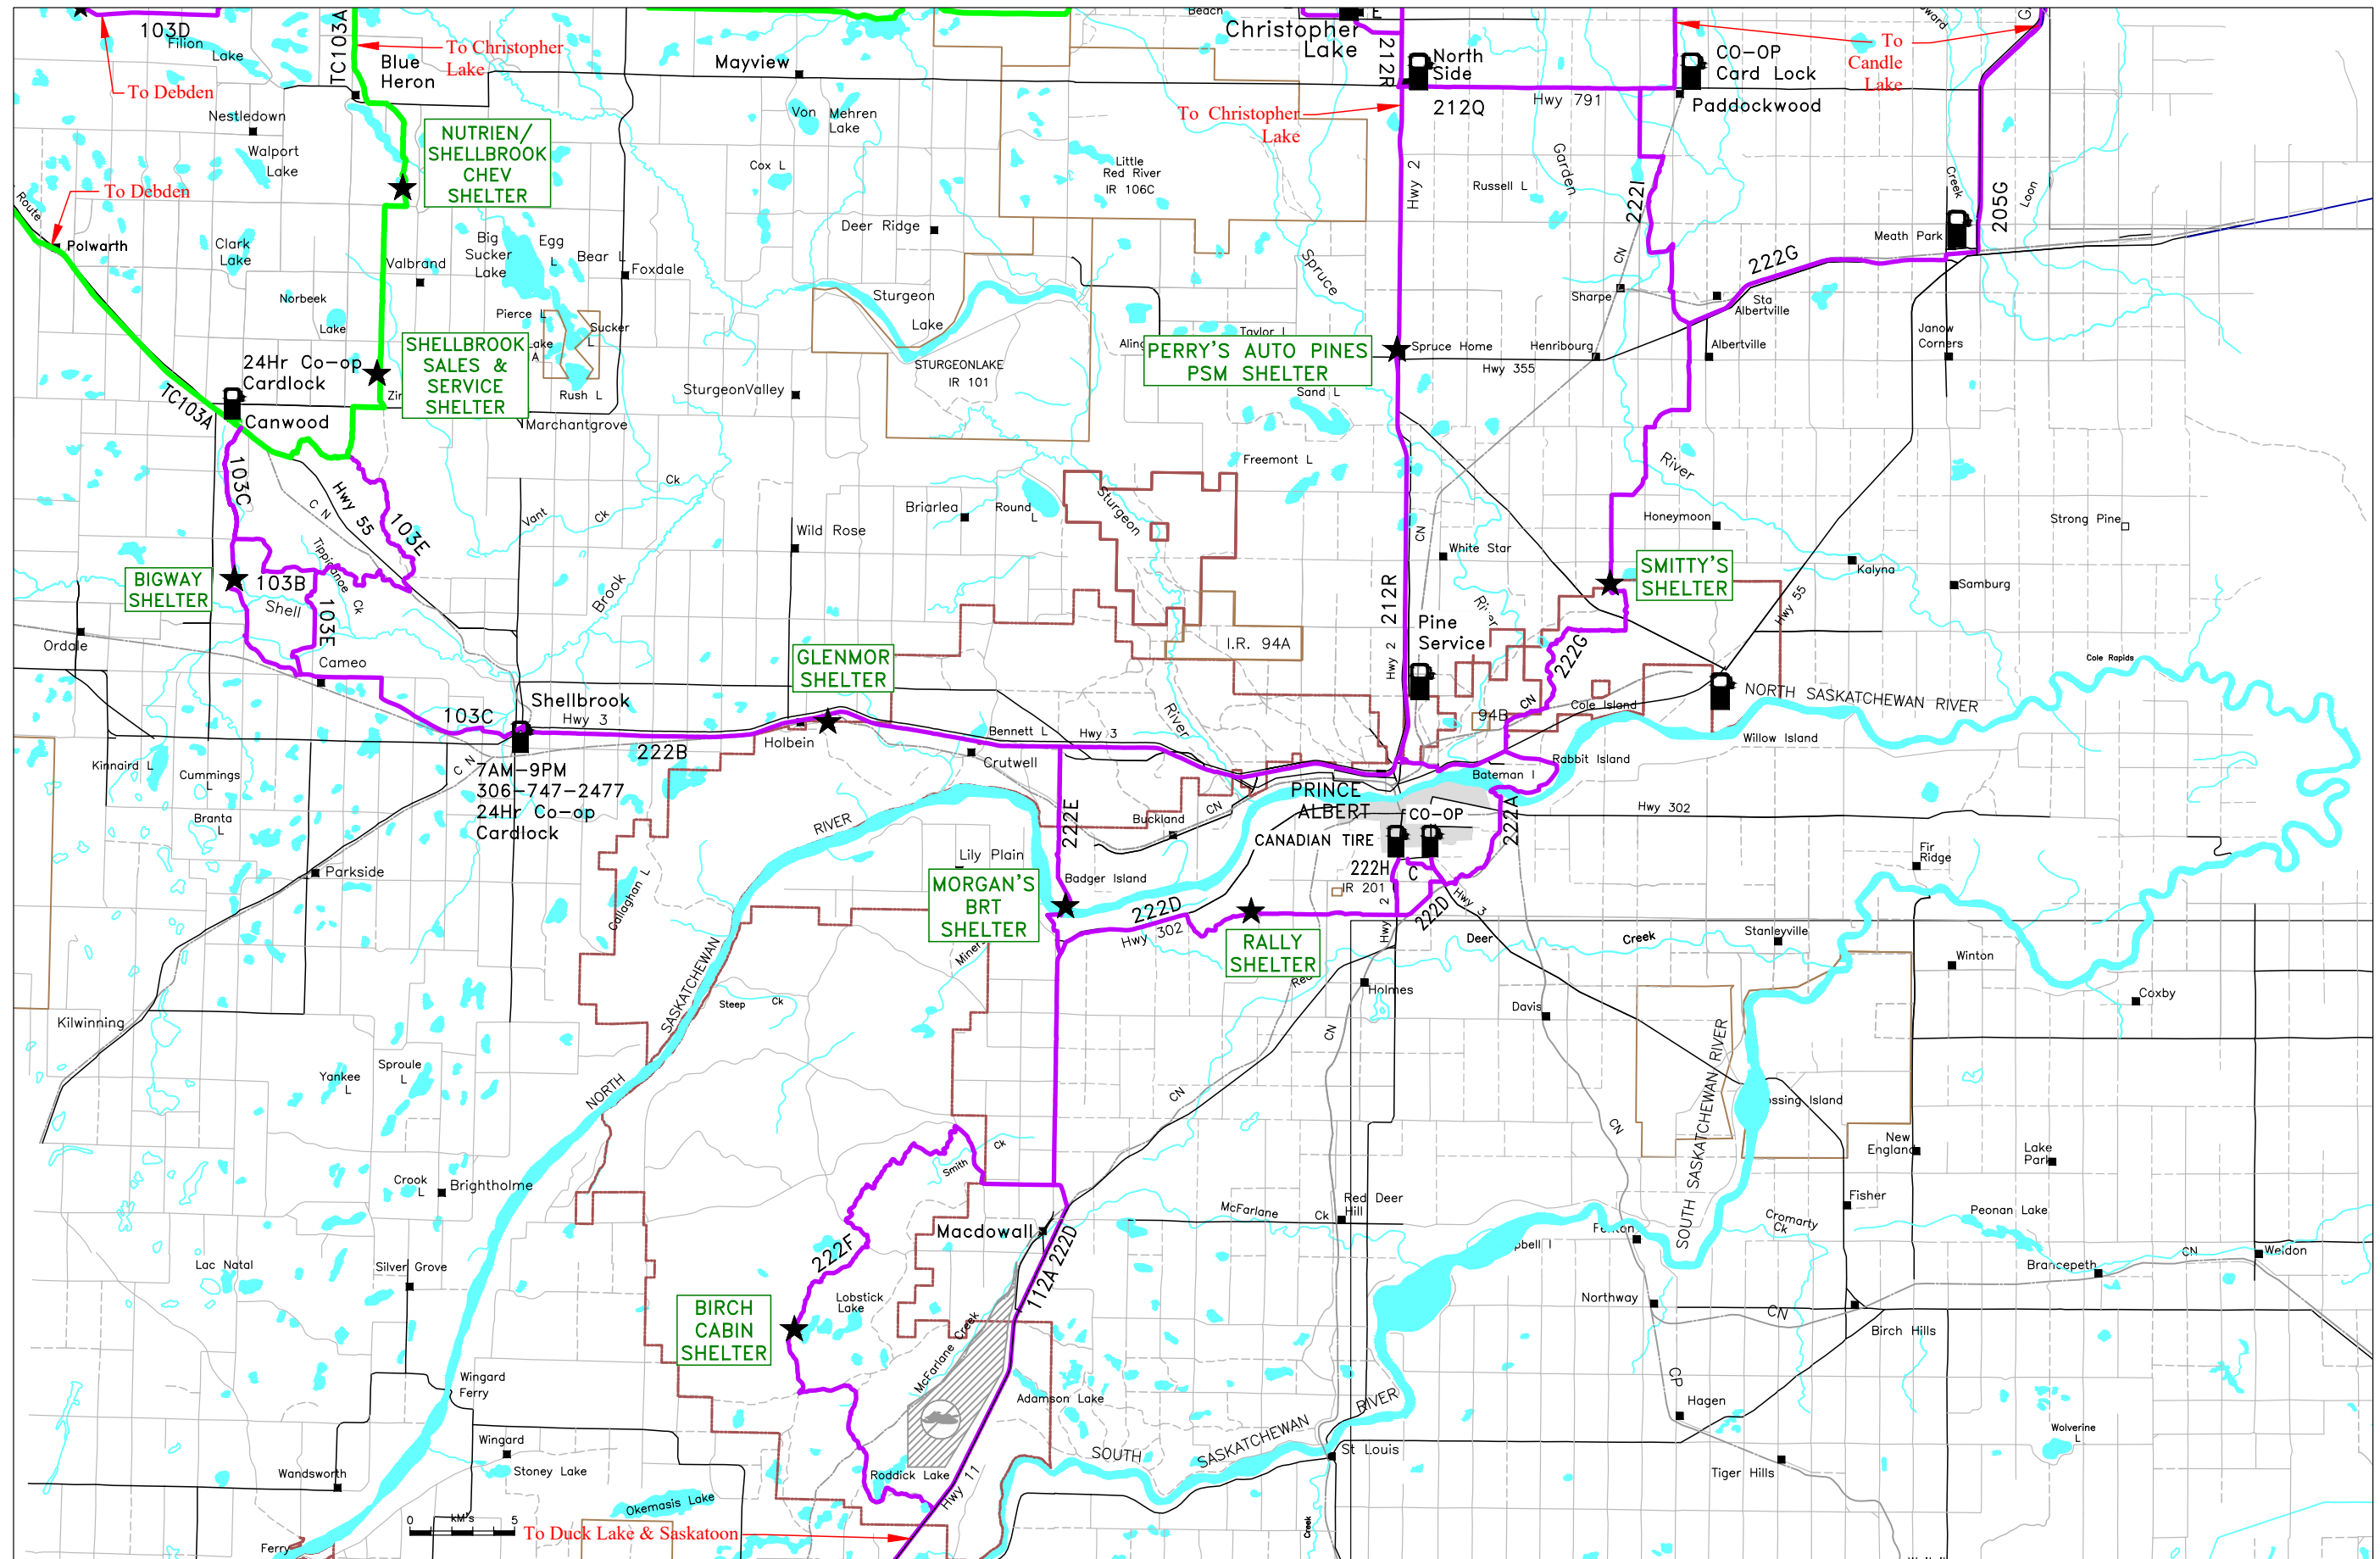

# Prince Albert Trail Riders

# Club # 222

Latest Update Mar 11/2024 Latest Print Mar 11/2024  
PARTIAL GPS'd ALL TRAILS on Nov 13/2023

Trail Types:

Trans Canadian

Primary

Trail Closed

Legend:

Fuel Site   
Warm-up Shelter

Basemap data is copyright of ISC / Information Services Corp. and provided under License to Saskatchewan Snowmobile Association. The Snowmobile Trail Information provided on the S.S.A. maps may have changes that have occurred after printing. Please check with local authorities prior to accessing trails.