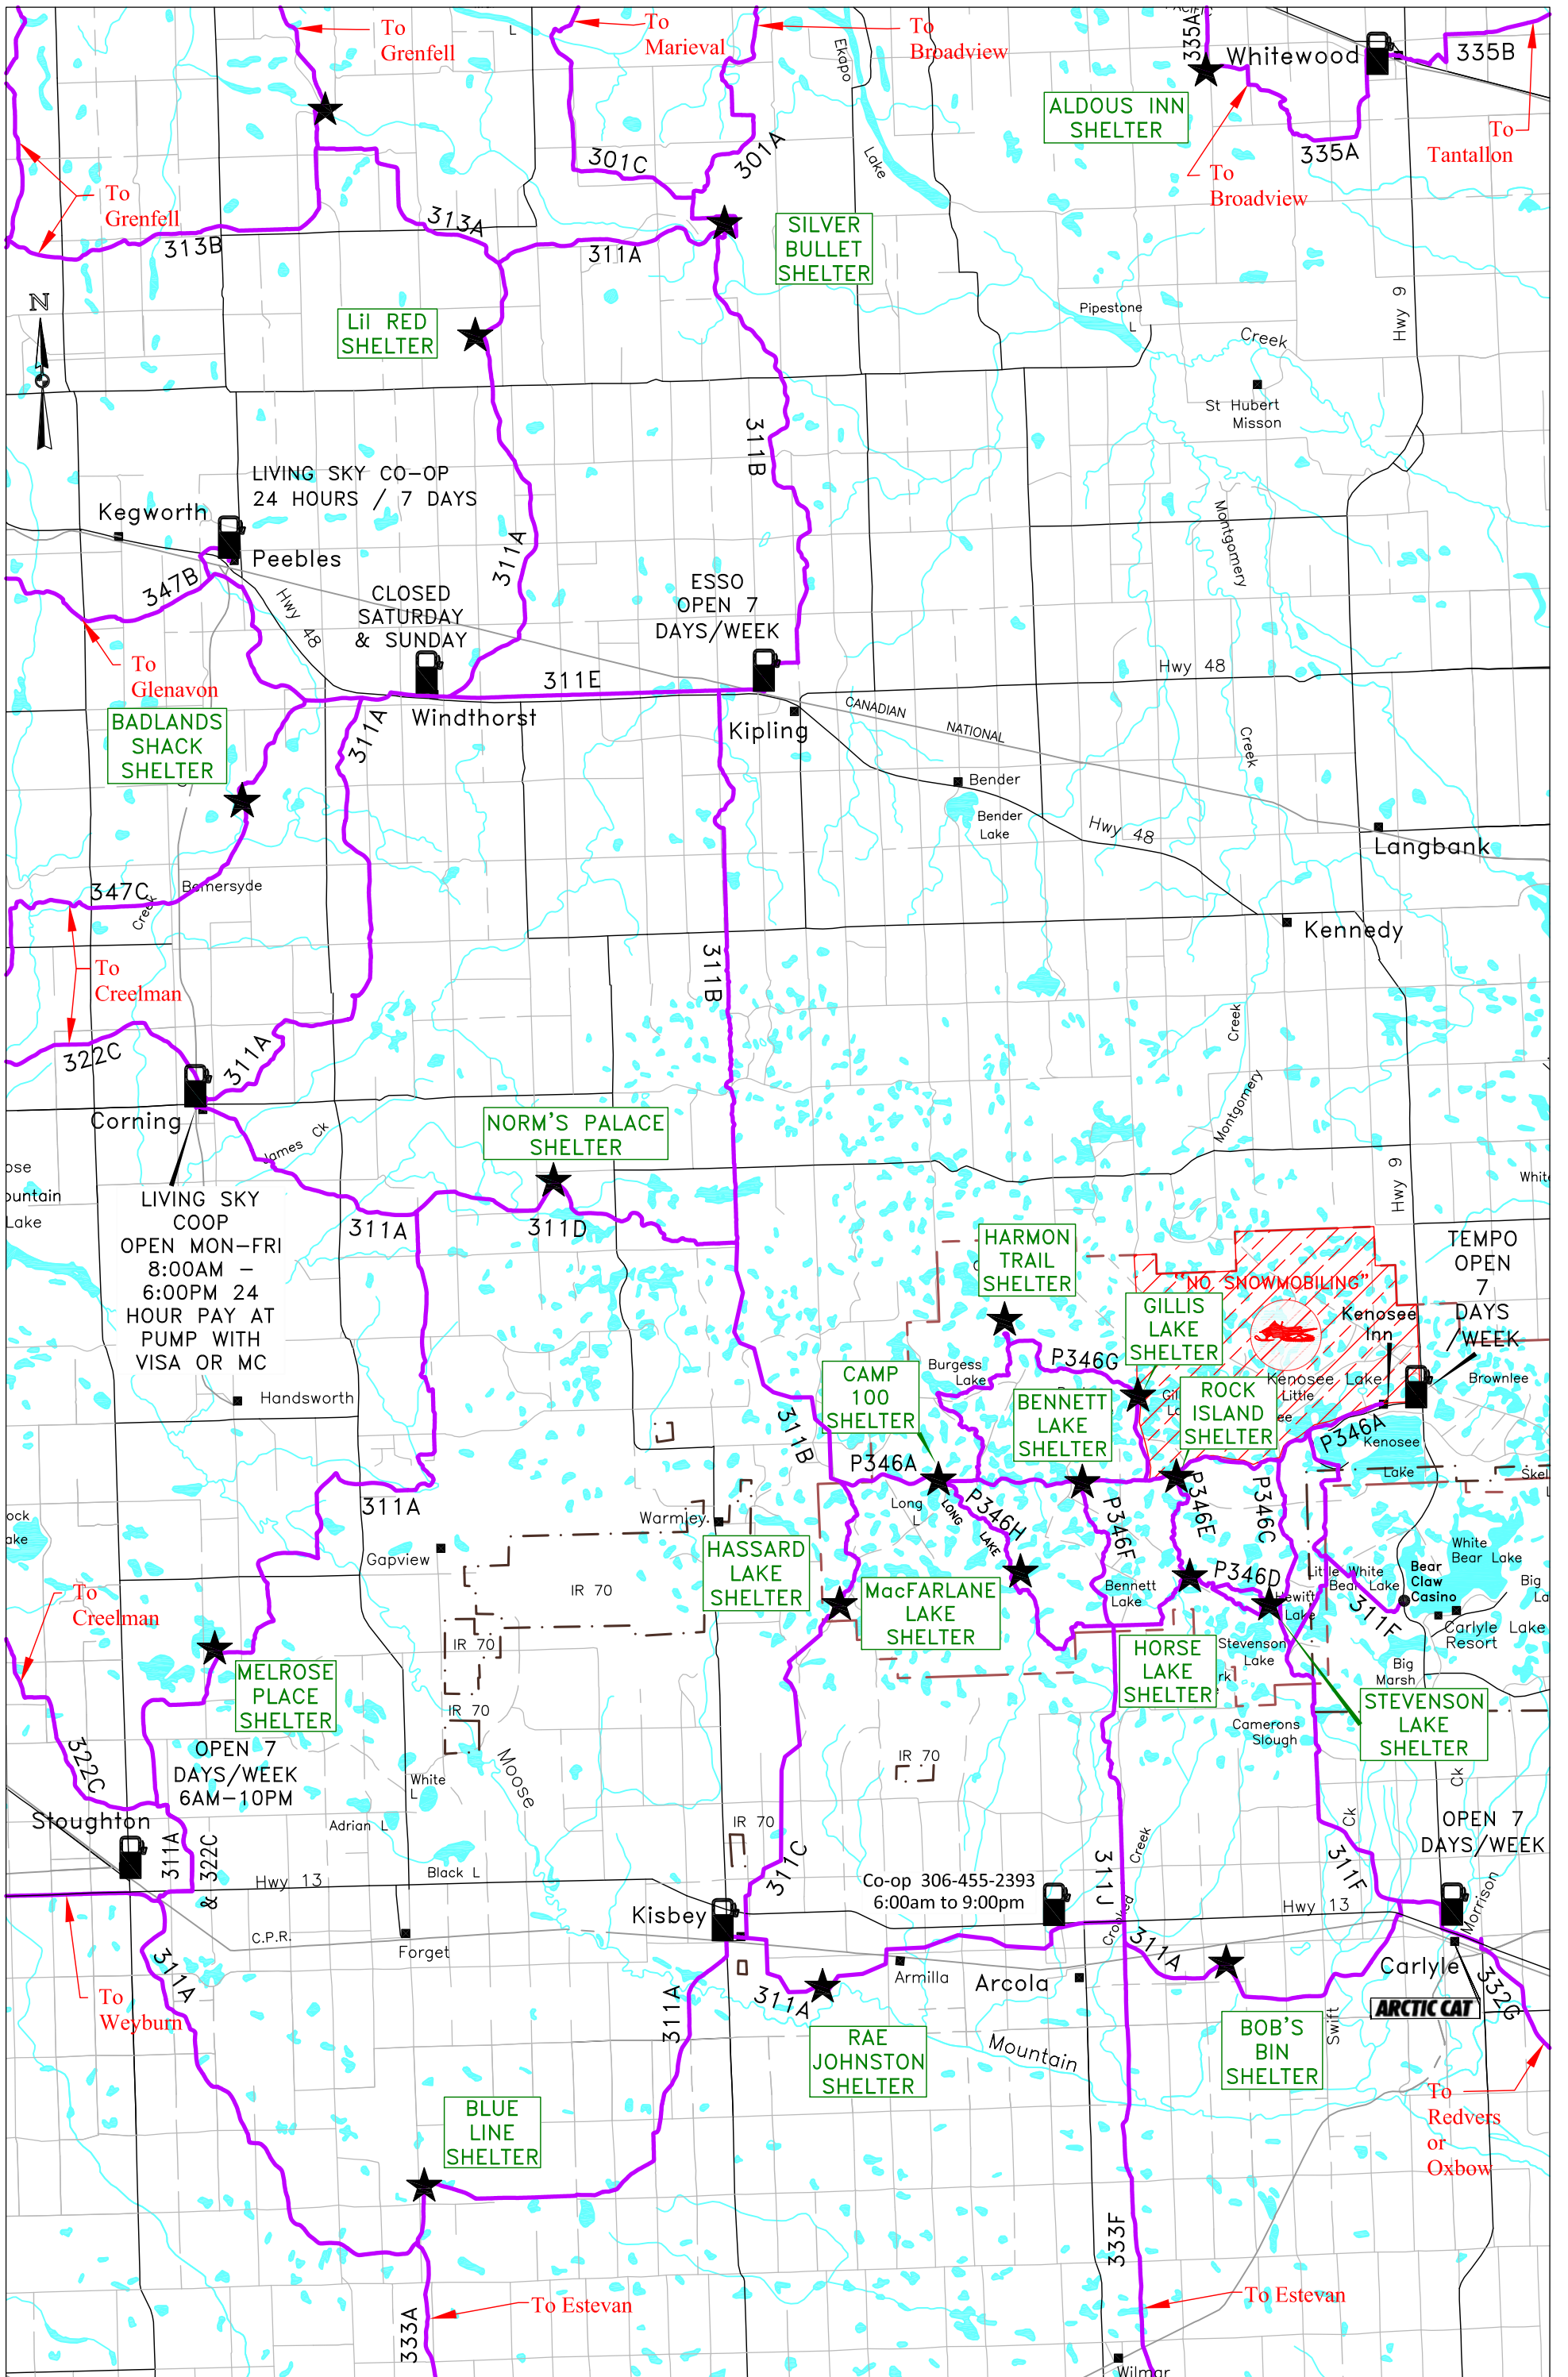

Moose Mountain Snowmobile Club Club # 311

Latest Update Jul 19/2023
 Latest Print Mar 10/2024
 GPS'D ALL TRAILS on Mar 29/2023

Trail Types: Trans Canadian Primary

Legend: Fuel Site Warm-up Shelter

Trail Closed

Base map data is copyright of ISC / Information Services Corp. and provided under License to Saskatchewan Snowmobile Association. The Snowmobile Trail Information provided on the S.S.A. maps may have changes that have occurred after printing. Please check with local authorities prior to accessing trails.