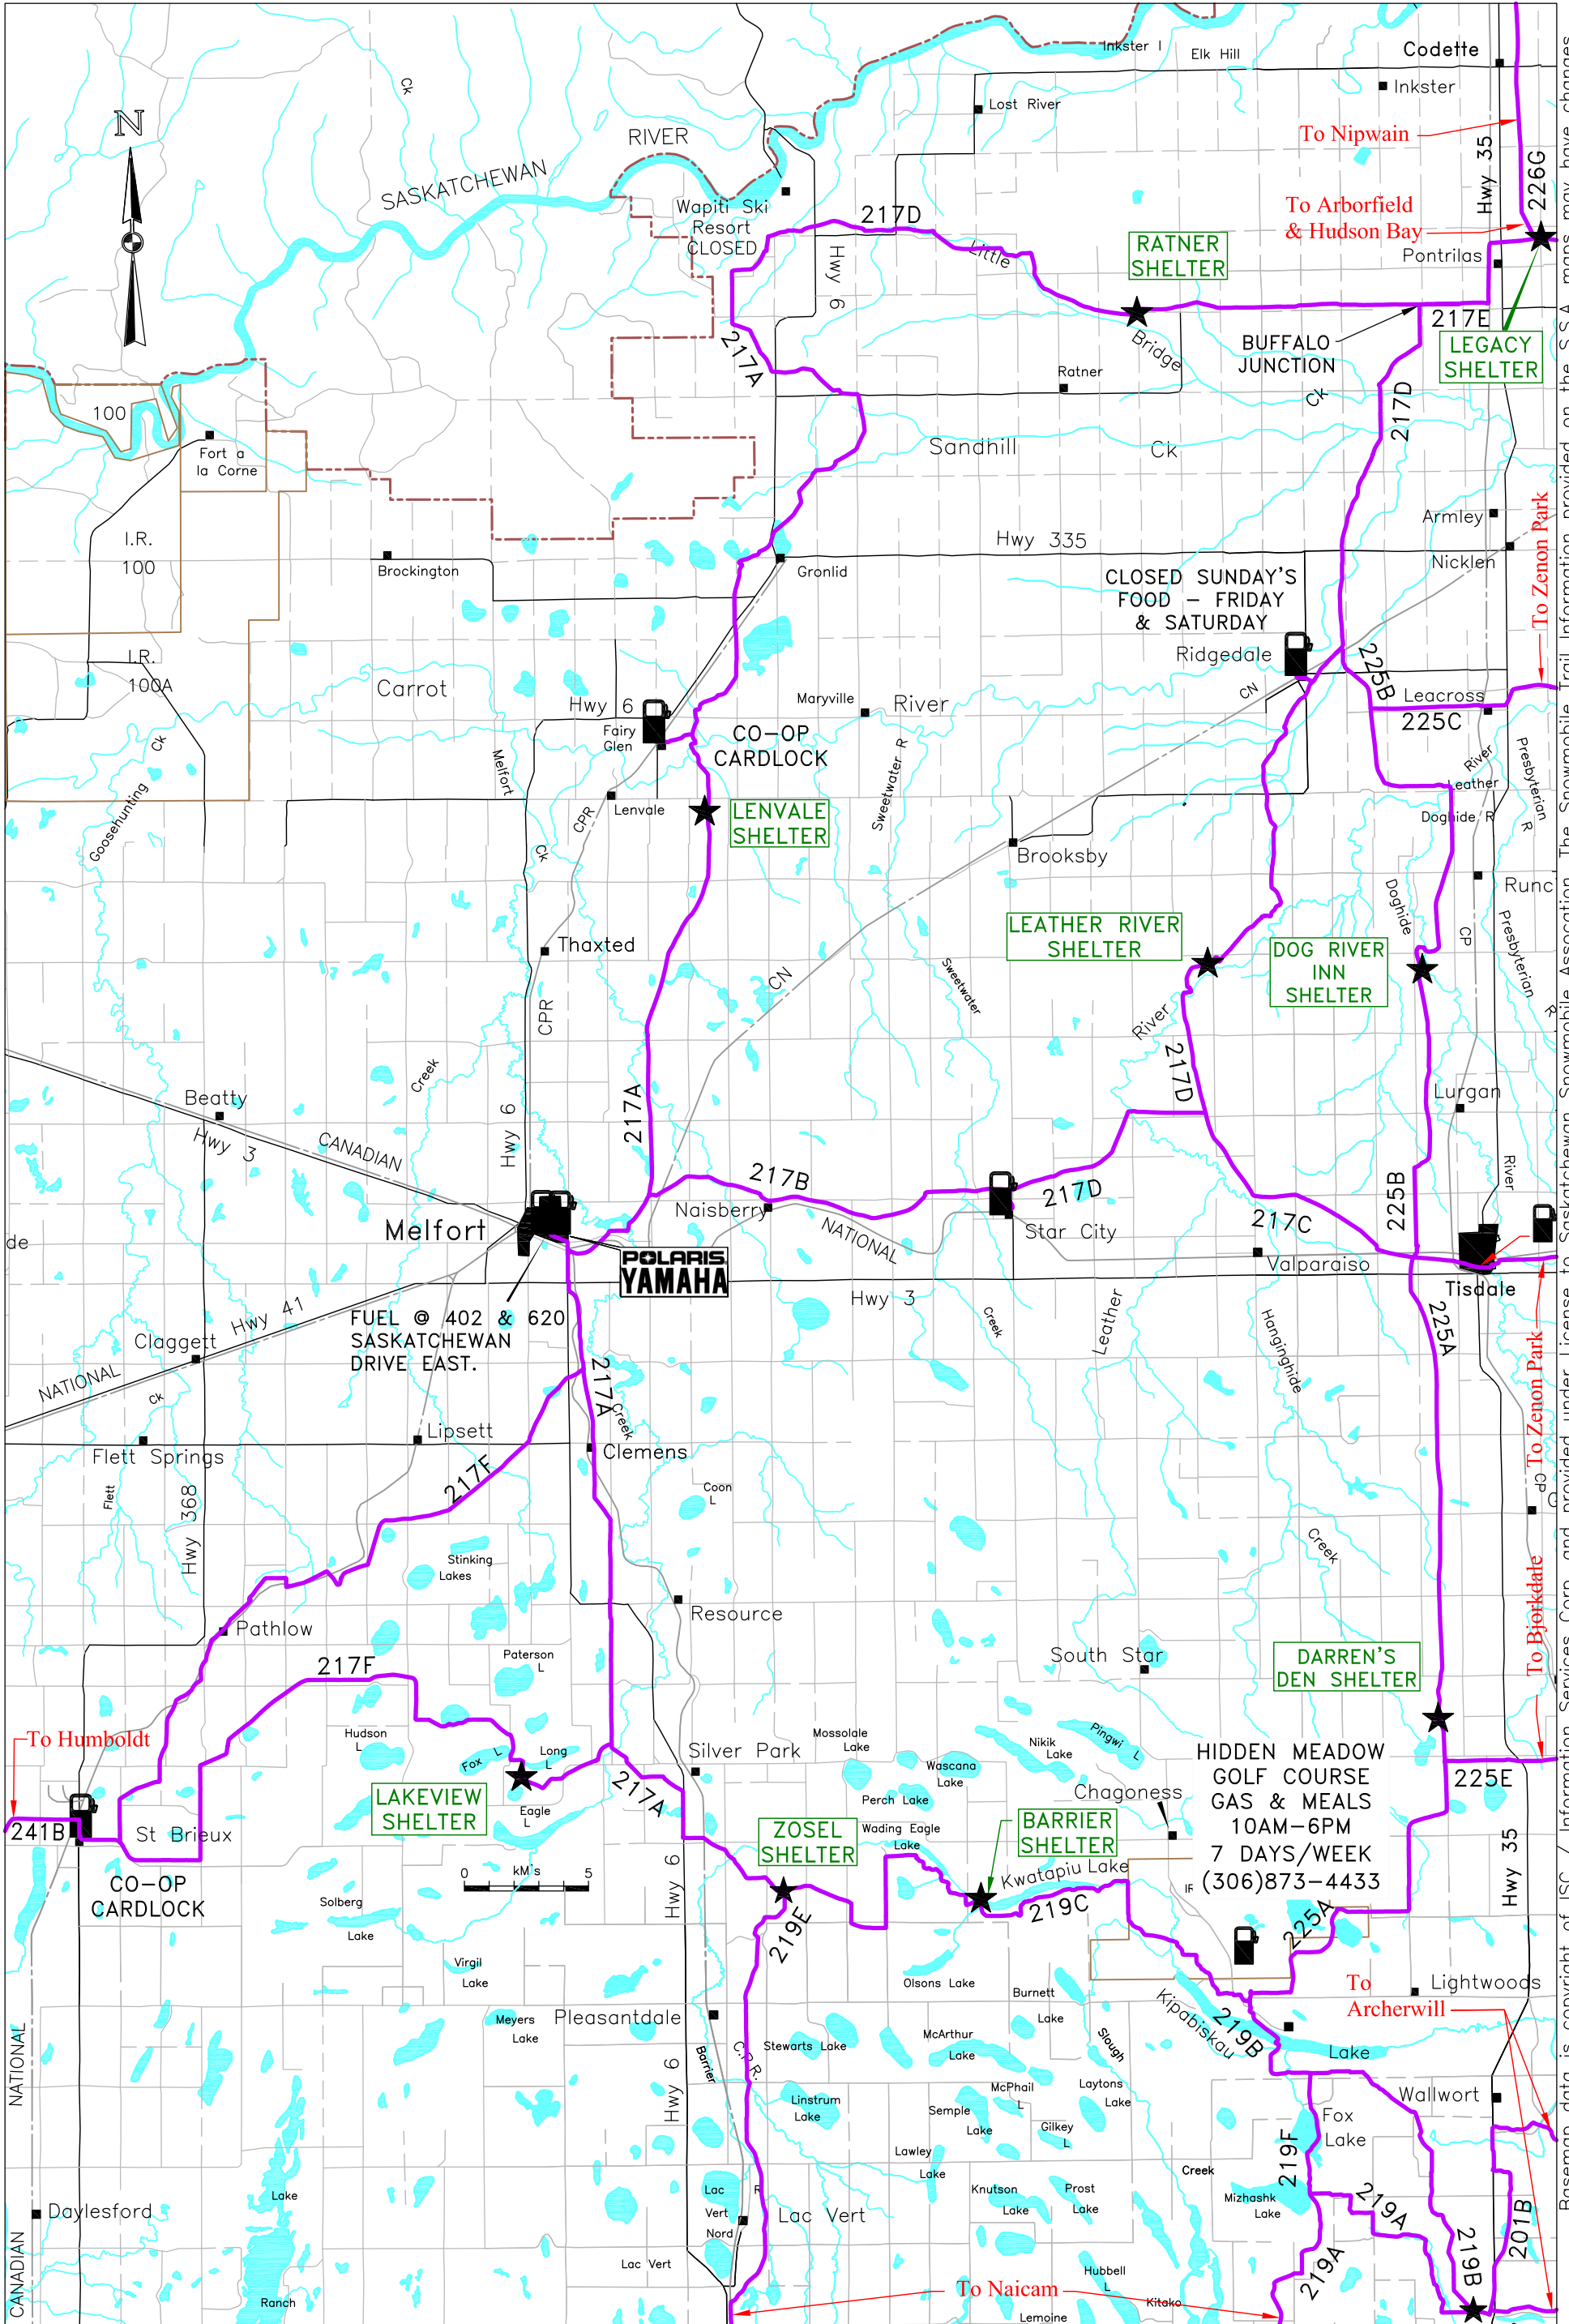

# Melfort & District Trail Riders Inc.

# Club #217

Latest Update Dec 29/2023  
 Latest Print Mar 10/2024  
 GPS'D ALL TRAILS on Mar 05/2023

Basemap data is copyright of ISC / Information Services Corp. and provided under license to Saskatchewan Snowmobile Association. The Snowmobile Trail Information provided on the S.S.A. maps may have changes that have occurred after printing. Please check with local authorities prior to accessing trails.

**Trail Types:** Trans Canadian — Primary — Trail Closed

**Legend:** Fuel Site Warm-up Shelter