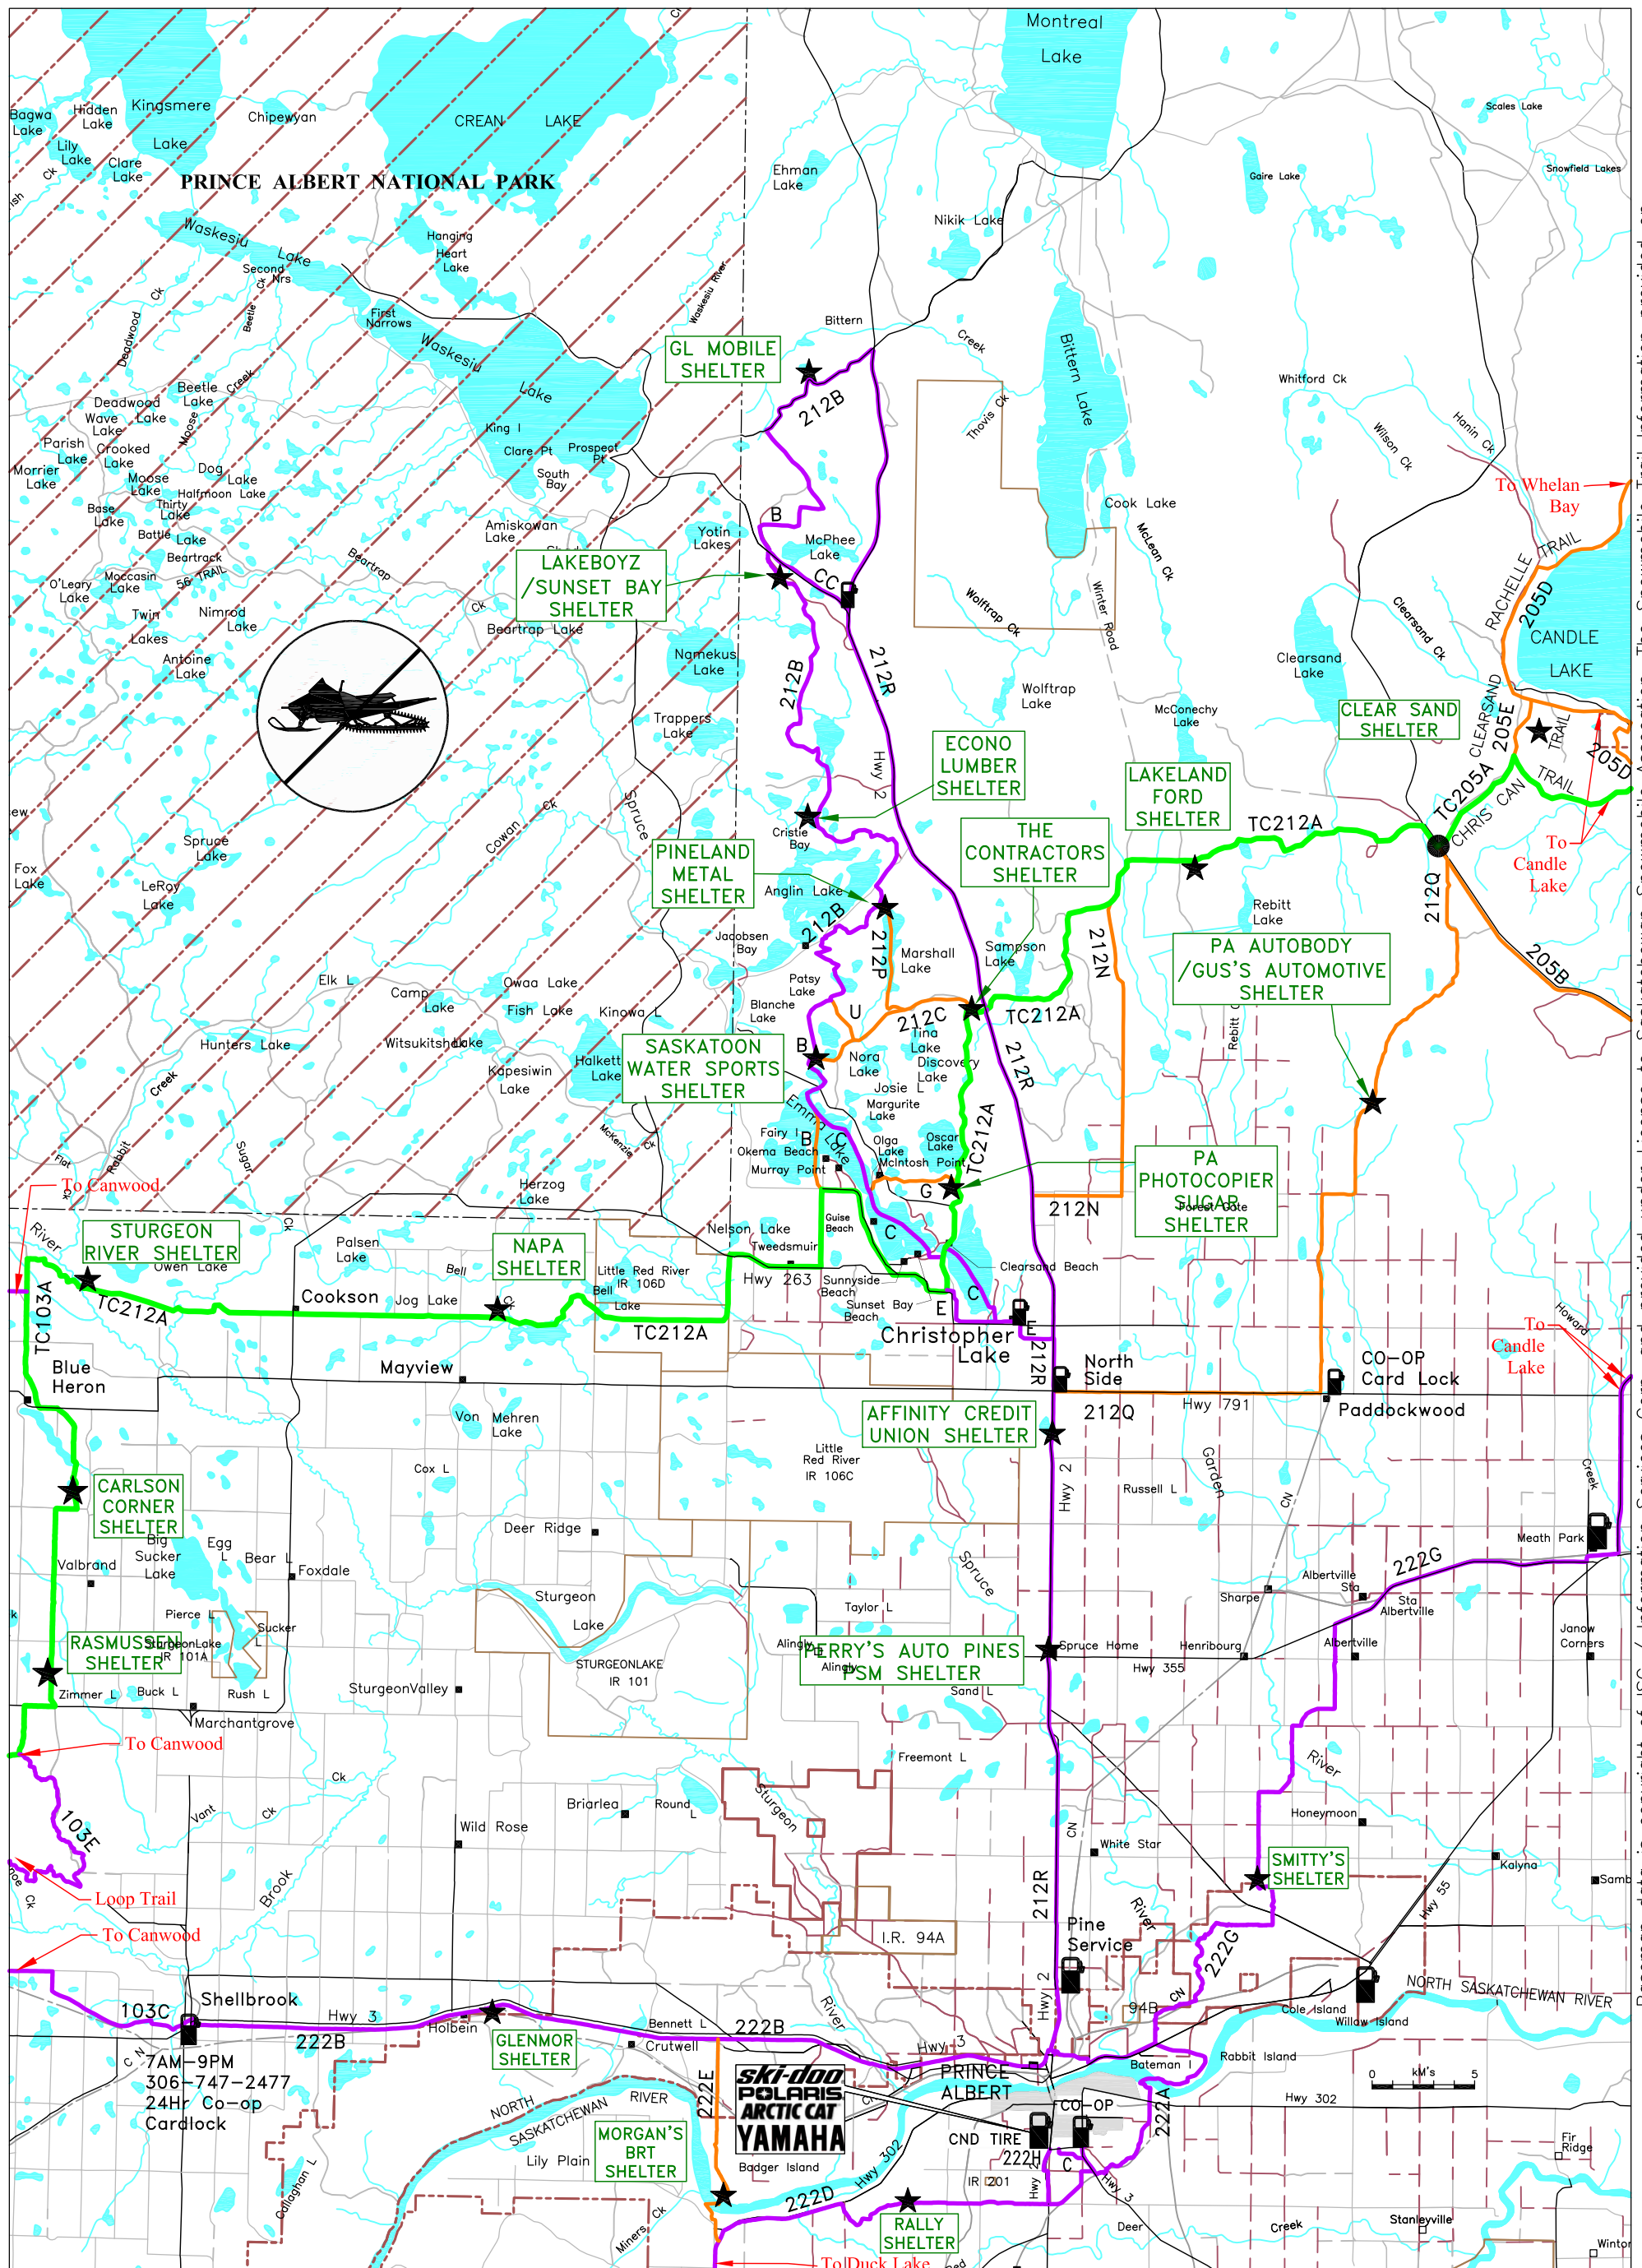

Lakeland Snowmobile Club

Club #212

Basemap data is copyright of ISC / Information Services Corp. and provided under License to Saskatchewan Snowmobile Association. The Snowmobile Trail Information provided on the S.S.A. maps may have changes that have occurred after printing. Please check with local authorities prior to accessing trails. Latest Update Aug 18/2021, Latest Print Dec 04/2021 & PARTIAL GPS'd ALL TRAILS on Dec 28/2019.

Trail Types:

- Trans Canadian —
- Primary —
- Trail Head ●

Legend:

- Secondary —
- One-Way Trail →

- Fuel Site
- Warm-up Shelter ★

Basemap data is copyright of ISC / Information Services Corp. and provided under License to Saskatchewan Snowmobile Association. The Snowmobile Trail Information provided on the S.S.A. maps may have changes that have occurred after printing. Please check with local authorities prior to accessing trails.