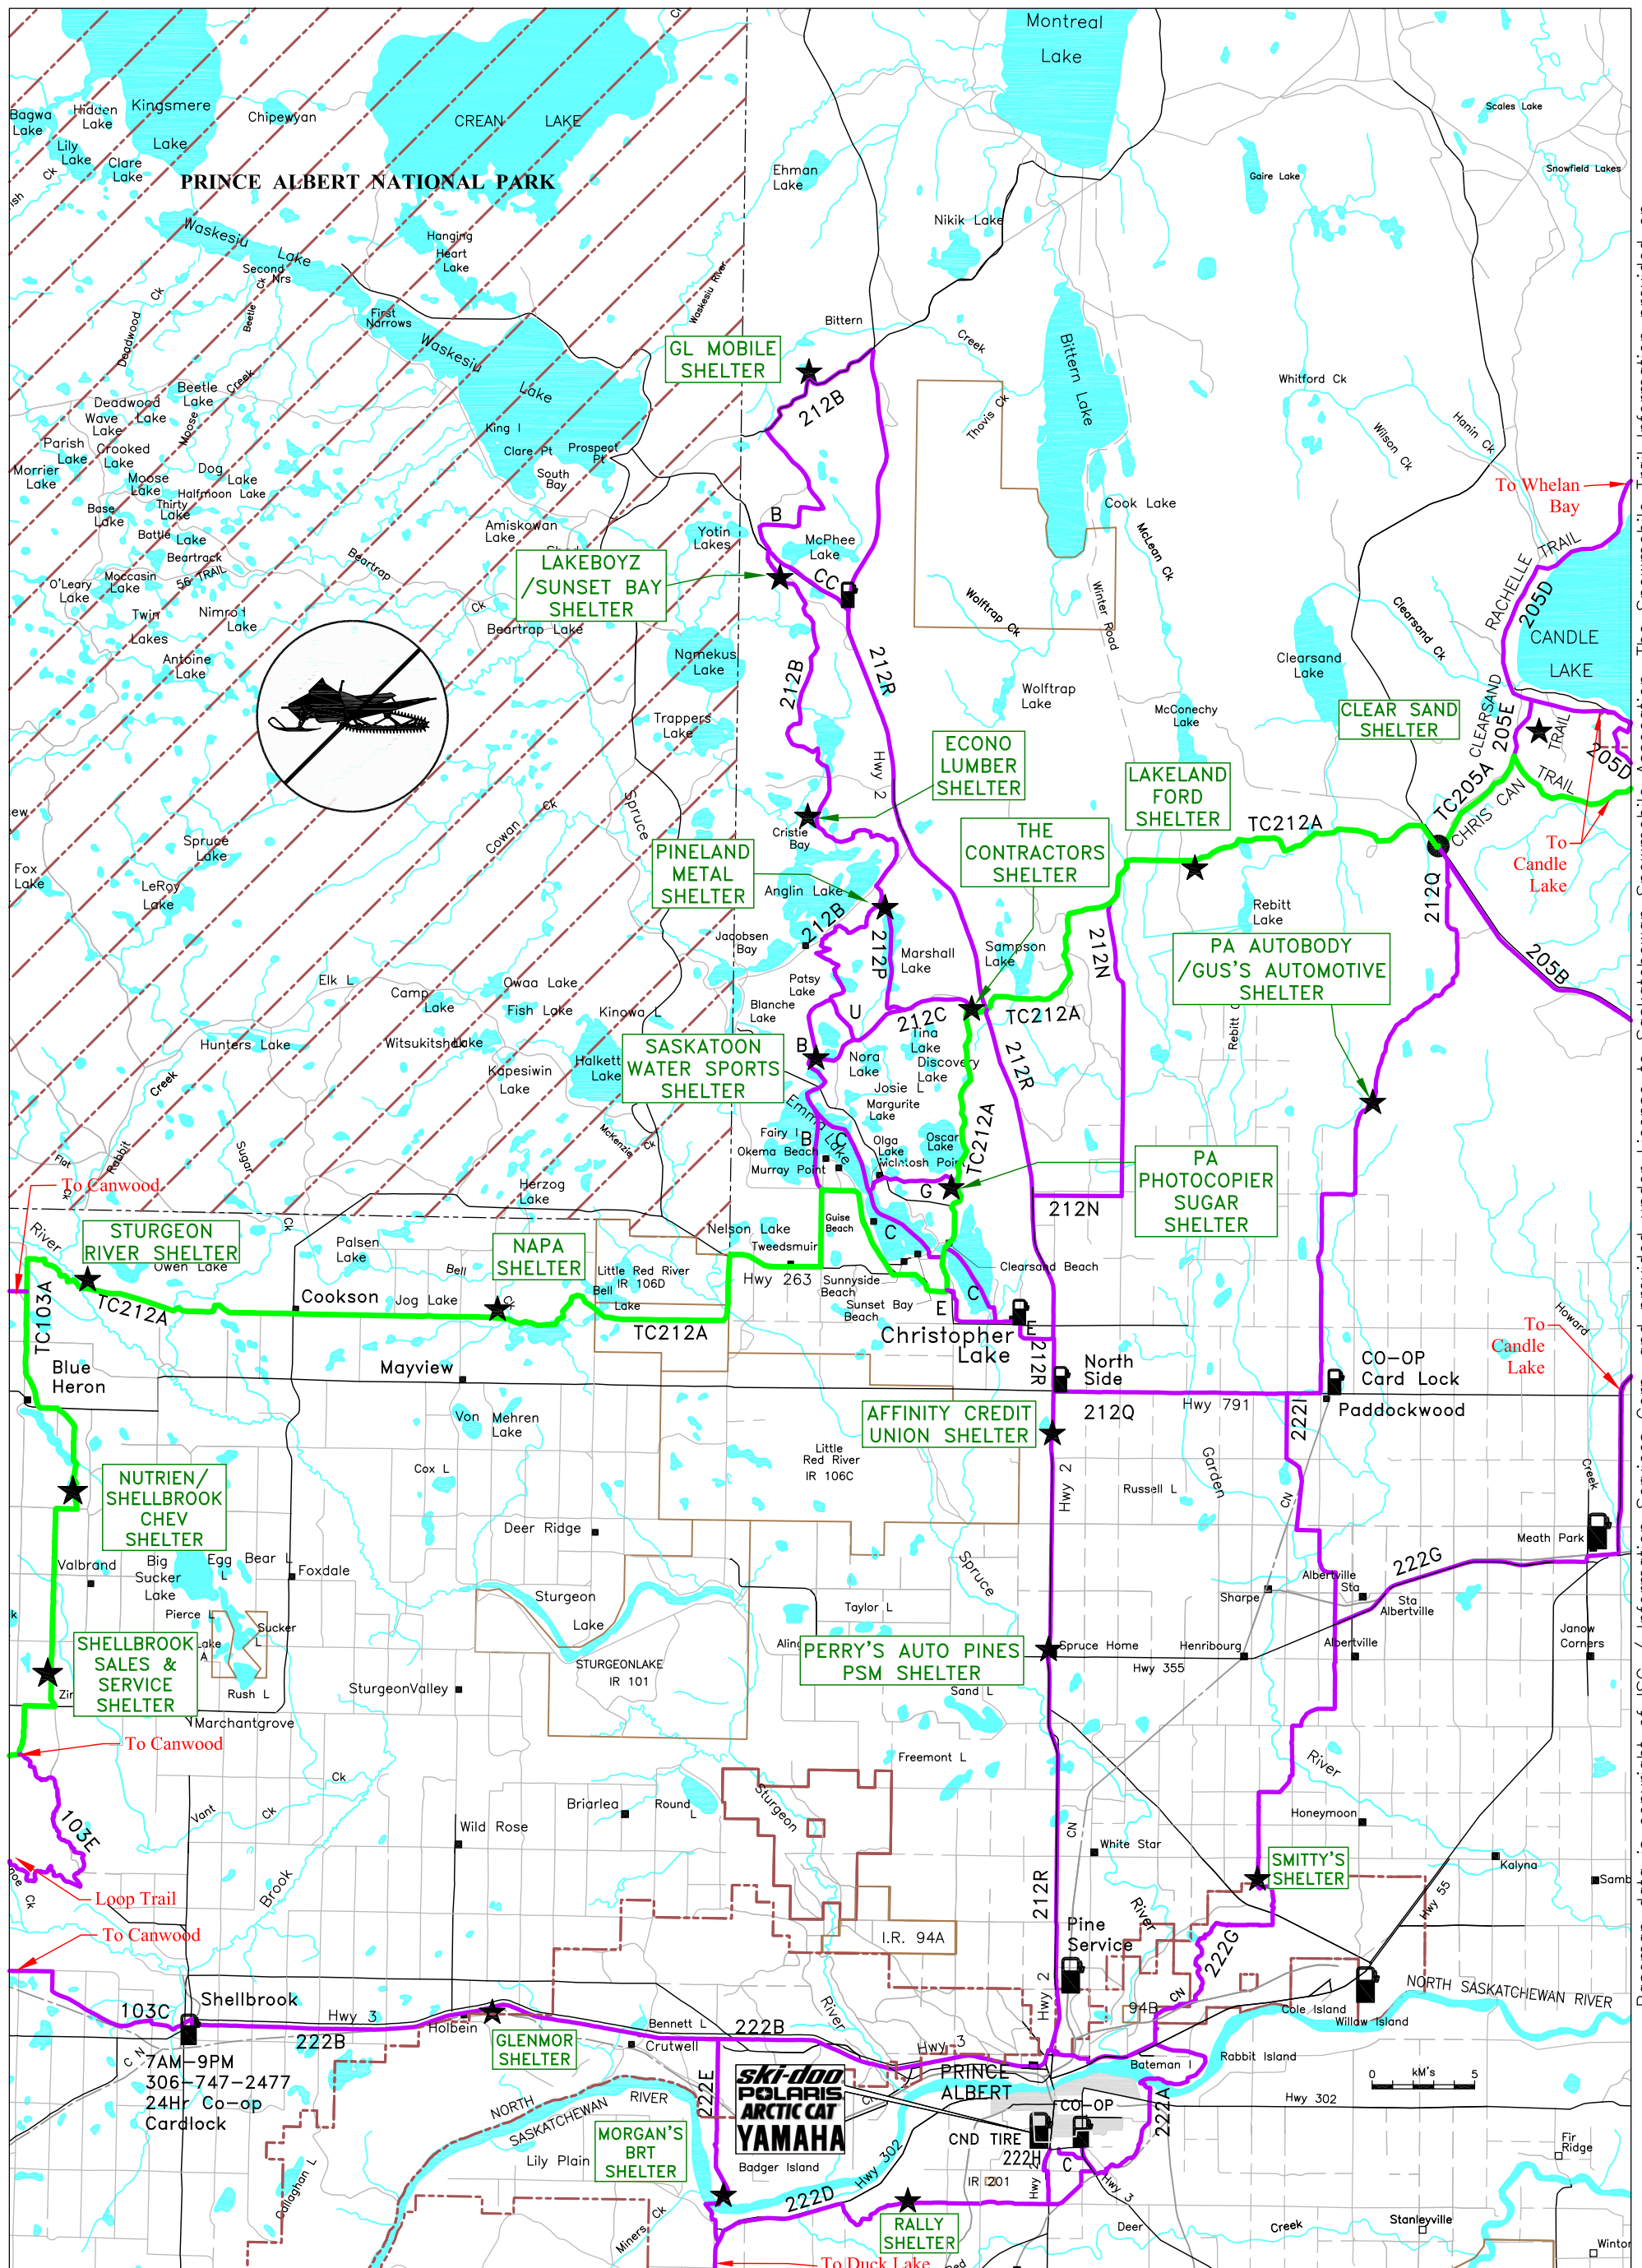

Lakeland Snowmobile Club

Club #212

Basemap data is copyright of ISC / Information Services Corp. and provided under License to Saskatchewan Snowmobile Association. The Snowmobile Trail Information provided on the S.S.A. maps may have changes that have occurred after printing. Please check with local authorities prior to accessing trails. Latest Update Mar 08/2024, Latest Print Mar 08/2024 & PARTIAL GPS'd ALL TRAILS on Dec 28/2019.

Trail Types:

- Trans Canadian
- Trail Closed
- Trail Head

Legend:

- Primary
- One-Way Trail

- Fuel Site
- Warm-up Shelter

Basemap data is copyright of ISC / Information Services Corp. and provided under License to Saskatchewan Snowmobile Association. The Snowmobile Trail Information provided on the S.S.A. maps may have changes that have occurred after printing. Please check with local authorities prior to accessing trails.