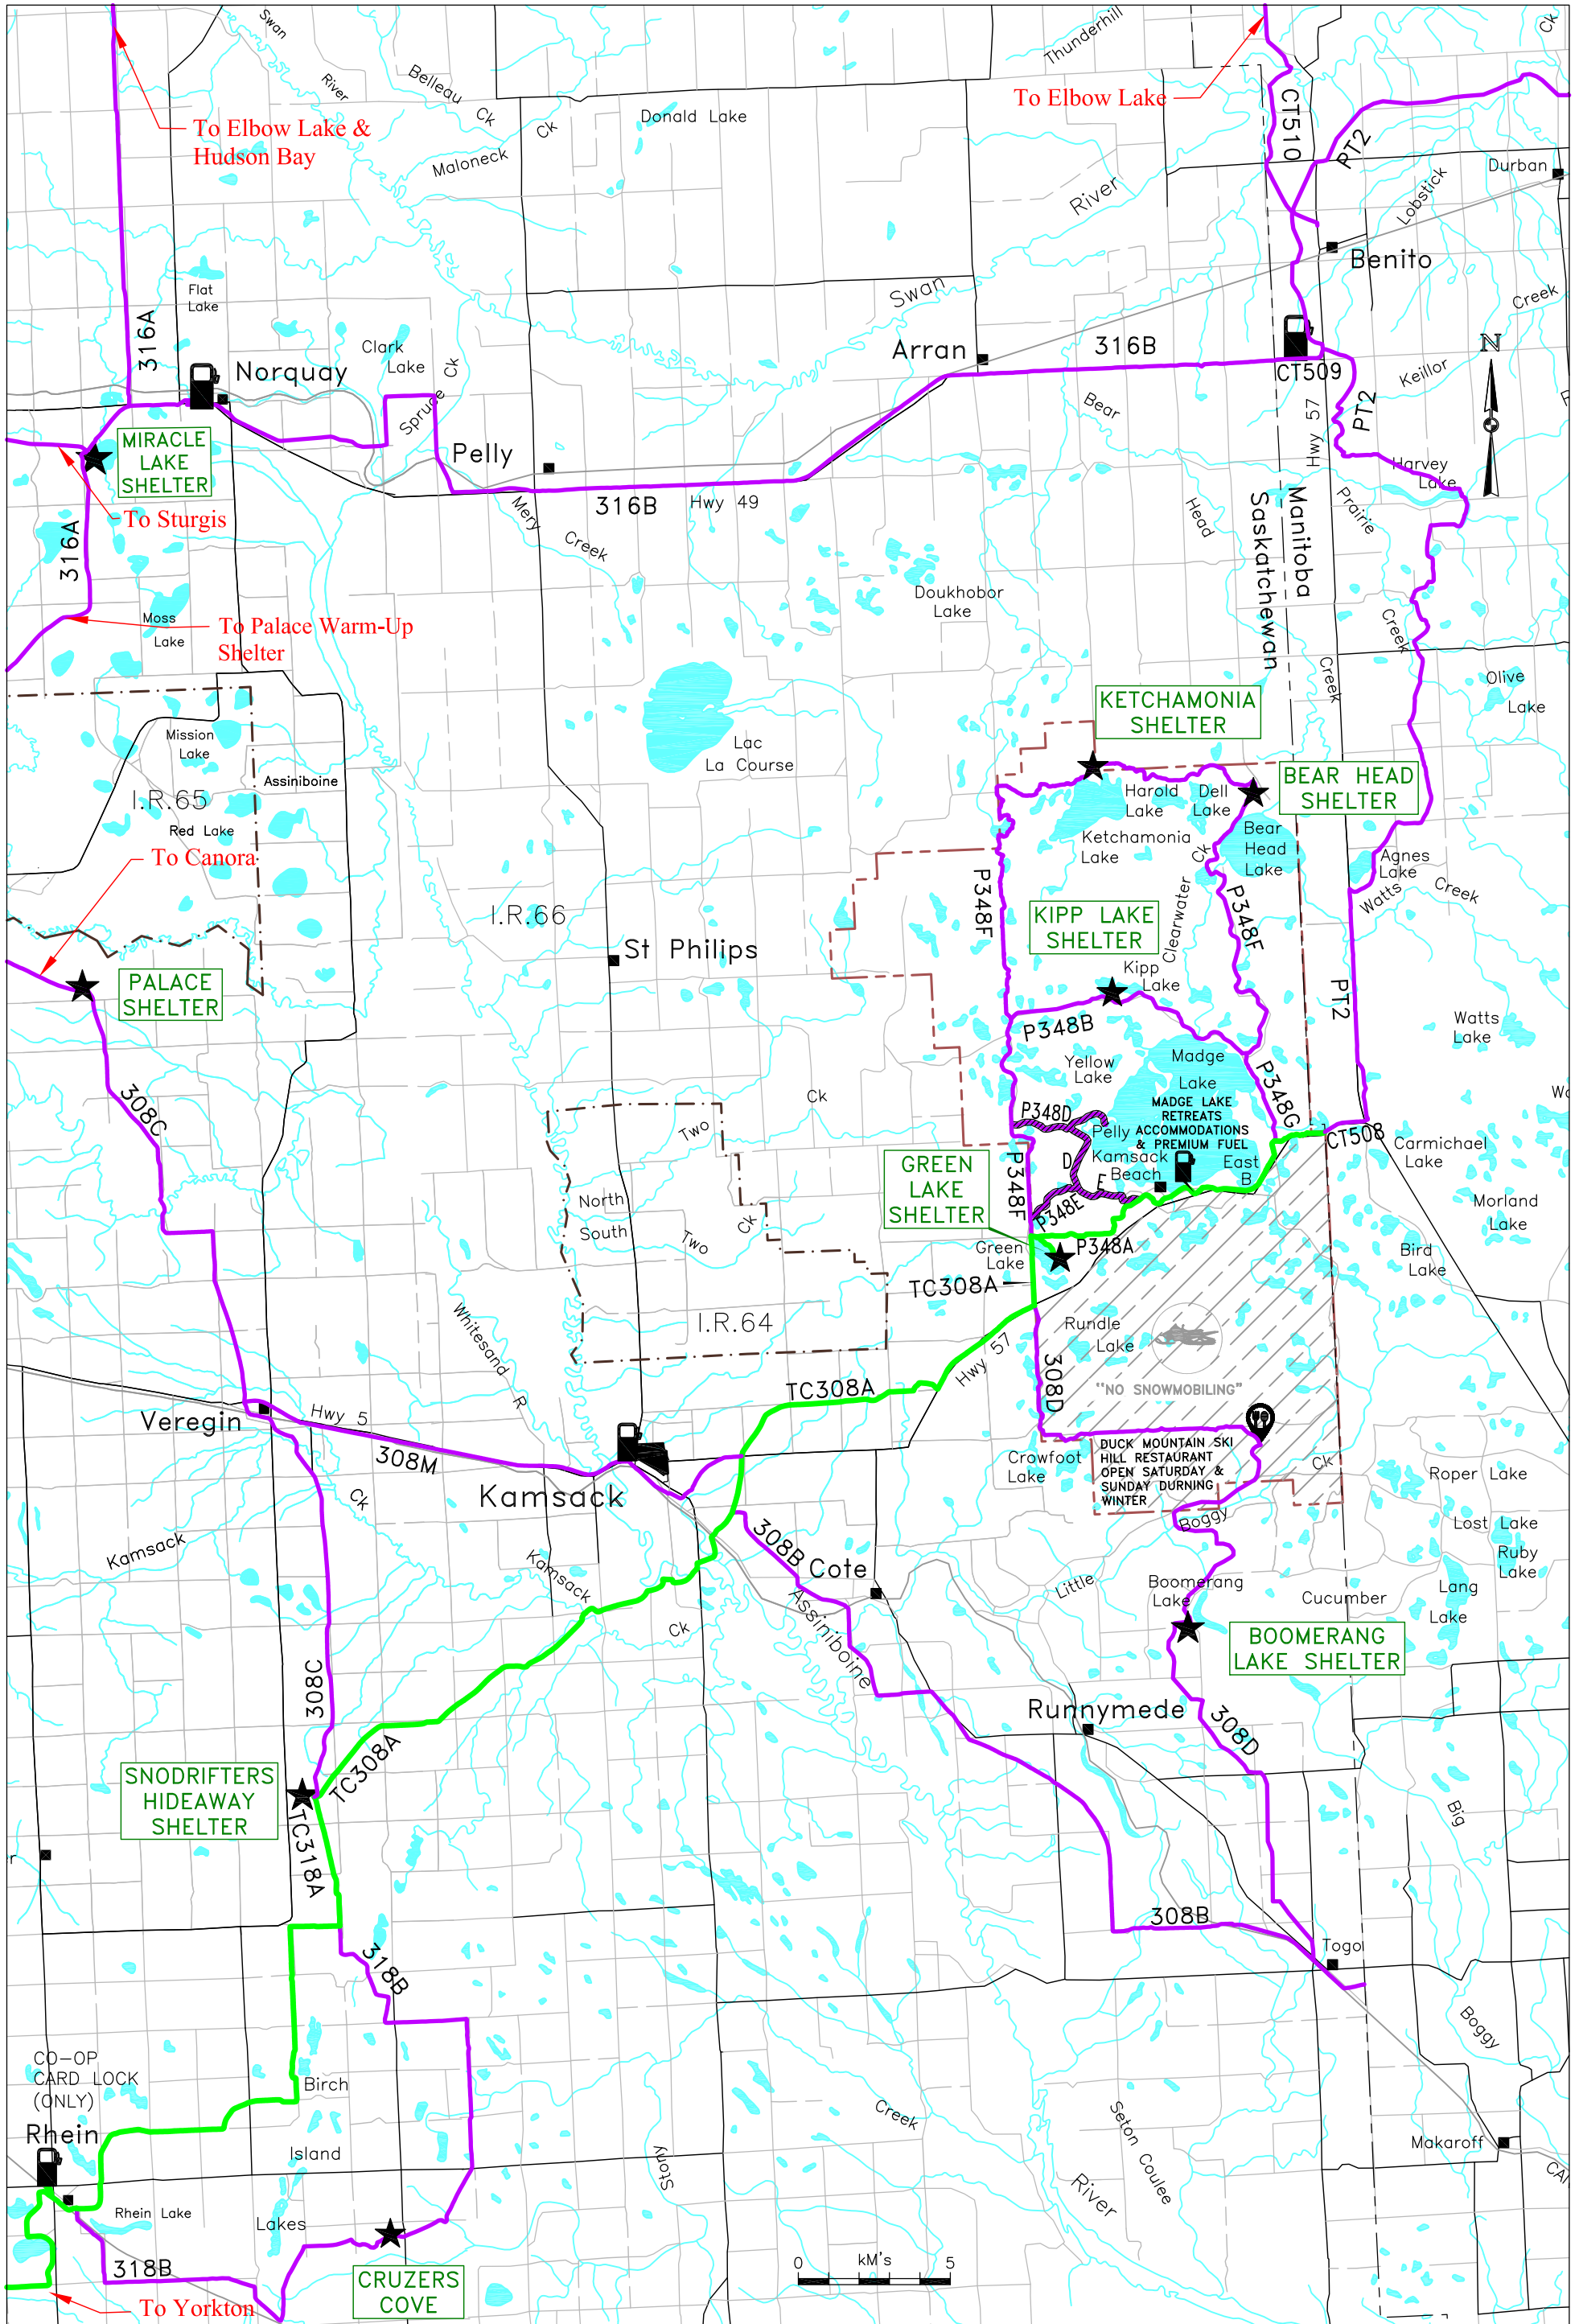

Kamsack Snow Drifters Club #308

Latest Update Mar 08/2024

Latest Print Mar 08/2024

PARTIAL GPS'd ALL TRAILS (EXCLUDING PARK TRAILS) on Jan 16/2022

Trail Types:

Trans Canadian

Primary

Trail Closed

Legend:

Fuel Site

Restaurant

Warm-up Shelter

Basemap data is copyright of ISC / Information Services Corp. and provided under License to Saskatchewan Snowmobile Association. The Snowmobile Trail Information provided on the S.S.A. maps may have changes that have occurred after printing. Please check with local authorities prior to accessing trails.