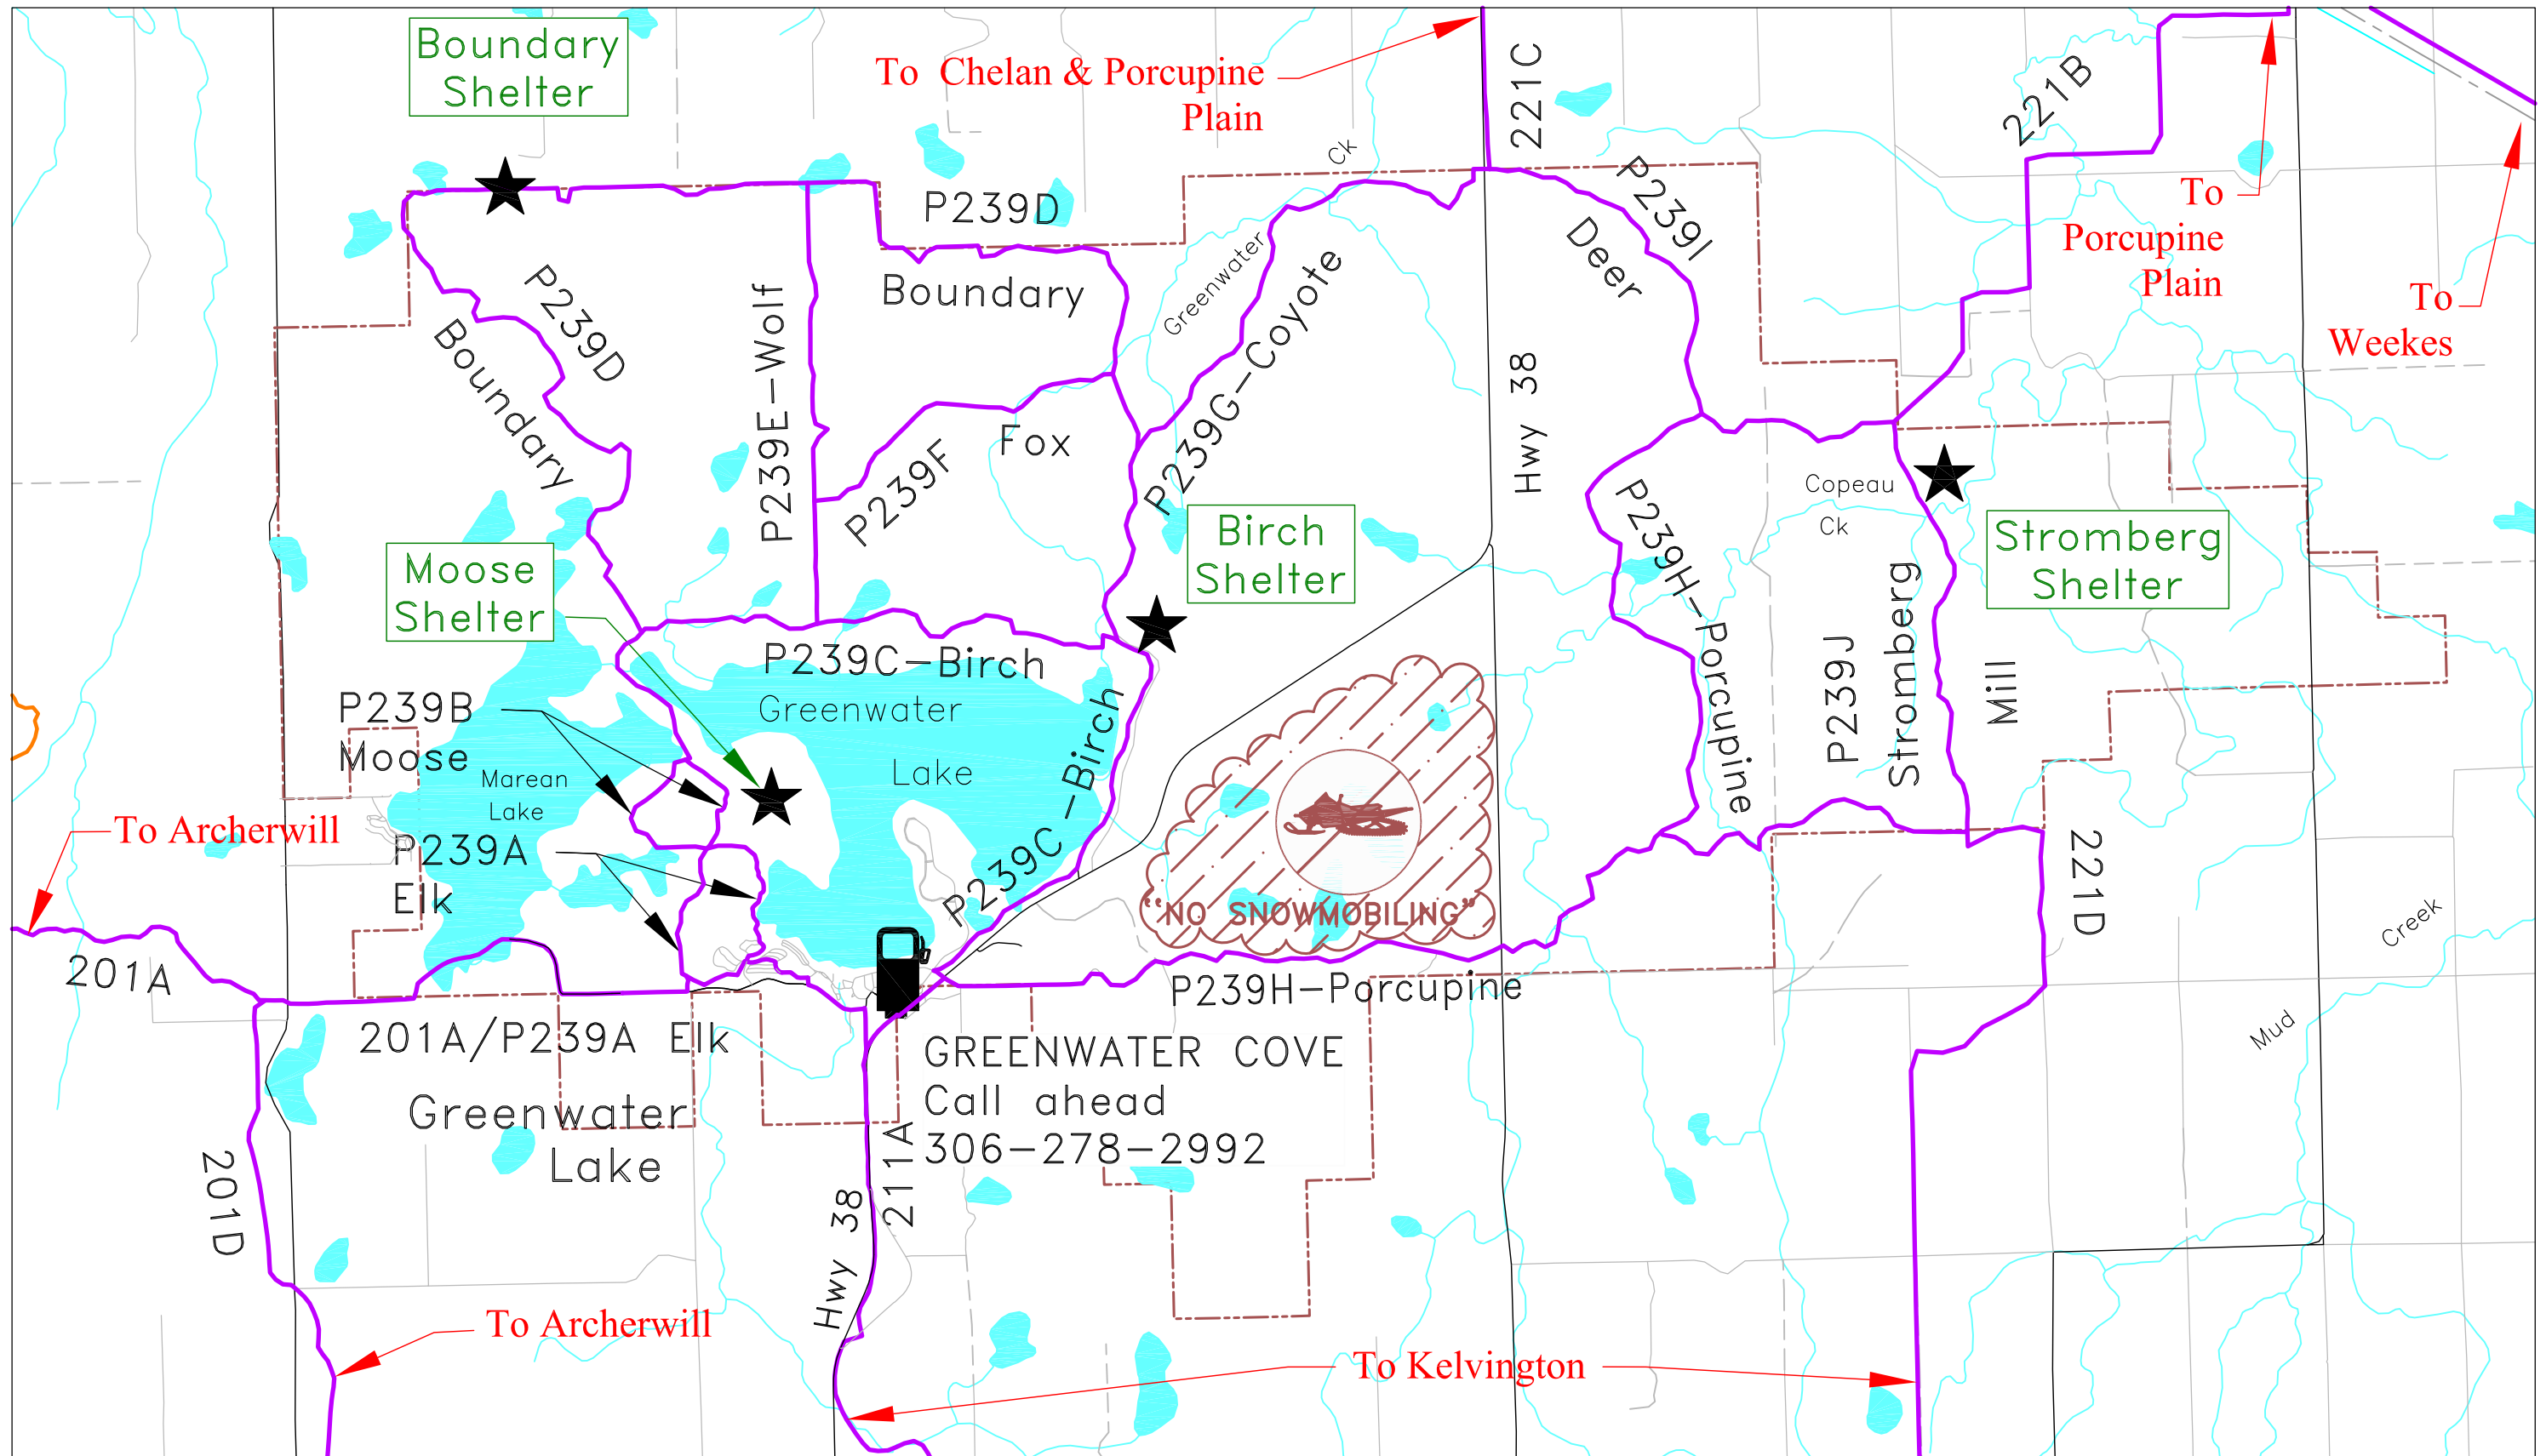

Greenwater Provincial Park Trails

Club #P239

Latest Update Sept 29/2021
 Latest Print Sept 29/2021
 PARTIAL GPS'd ALL TRAILS on Mar 08/2012

Trail Types:

- Trans Canadian —
- Primary —

- Secondary —

Legend:

- Fuel Site
- Warm-up Shelter ★
- Communities

Basemap data is copyright of ISC / Information Services Corp. and provided under License to Saskatchewan Snowmobile Association. The Snowmobile Trail Information provided on the S.S.A. maps may have changes that have occurred after printing. Please check with local authorities prior to accessing trails.