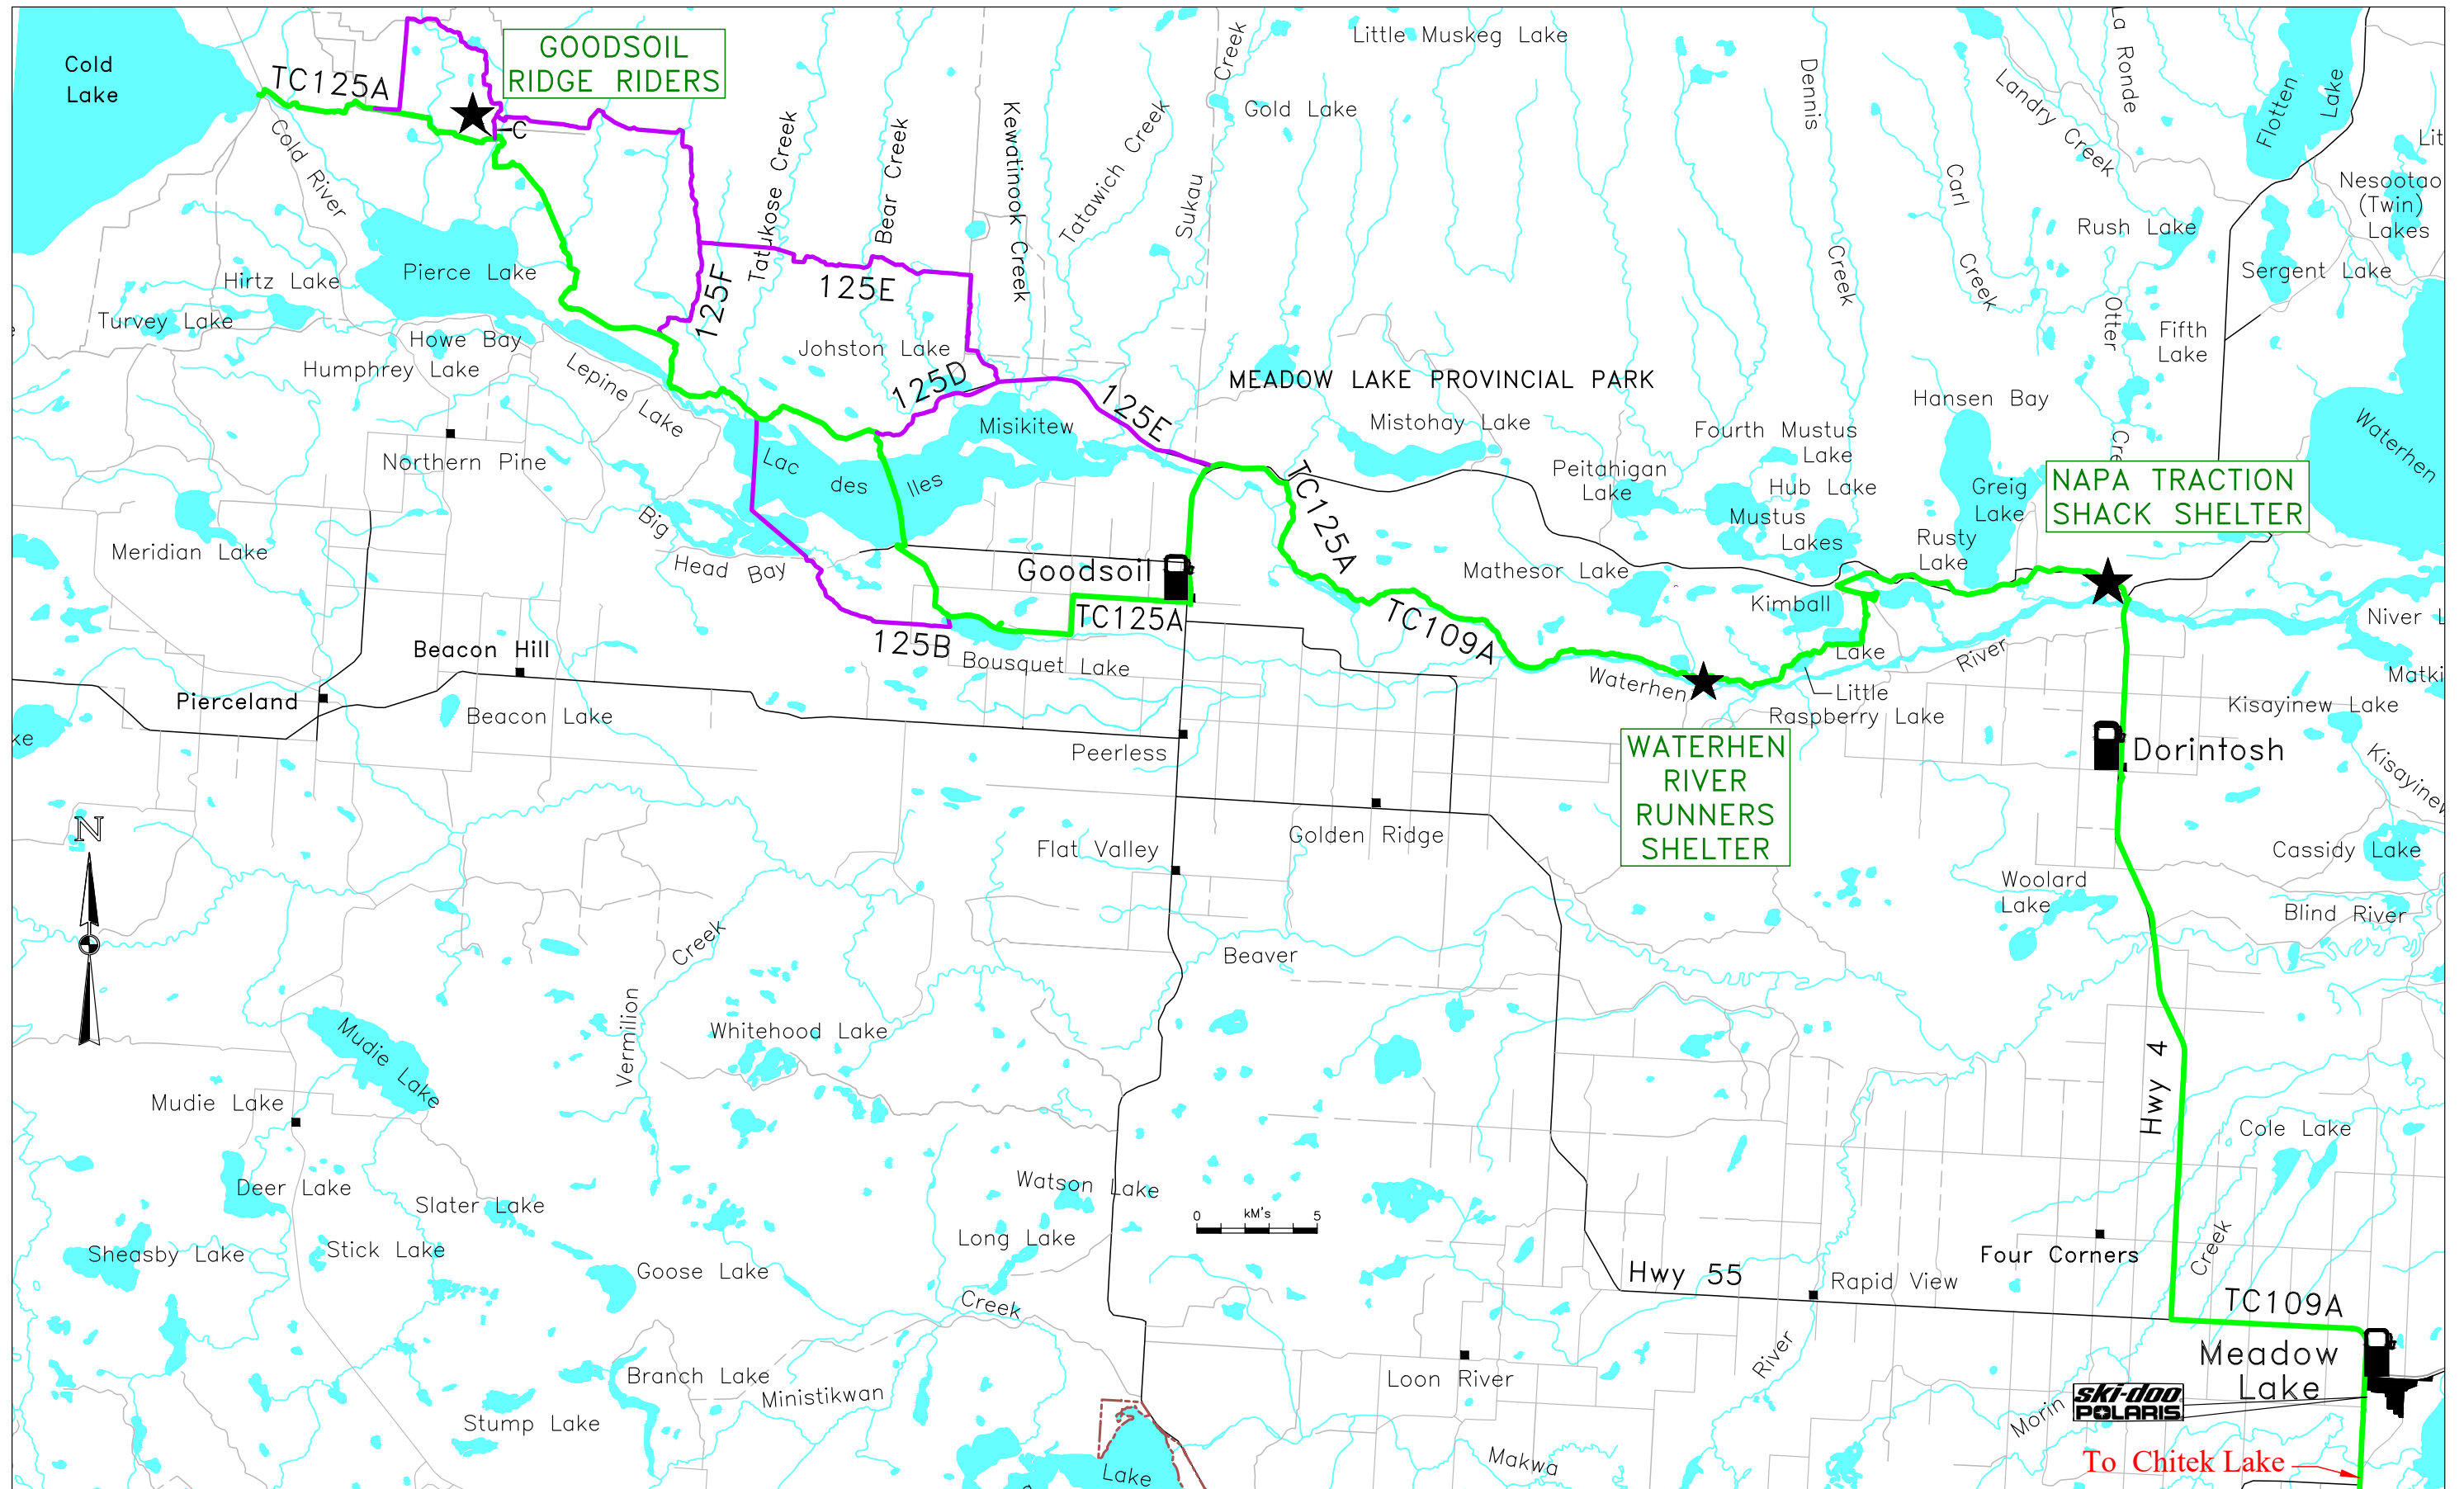

Goodsoil Ridge Riders

Club #125

Latest Update Mar 08/2024
Latest Print Mar 08/2024
GPS'd ALL TRAILS on Oct 16/2023

Trail Types:

Trans Canadian 

Primary 

Trail Closed 

Legend:

Fuel Site 

Warm-up Shelter 

Base map data is copyright of ISC / Information Services Corp. and provided under License to Saskatchewan Snowmobile Association. The Snowmobile Trail information provided on the S.S.A. maps may have changes that have occurred after printing. Please check with local authorities prior to accessing trails.