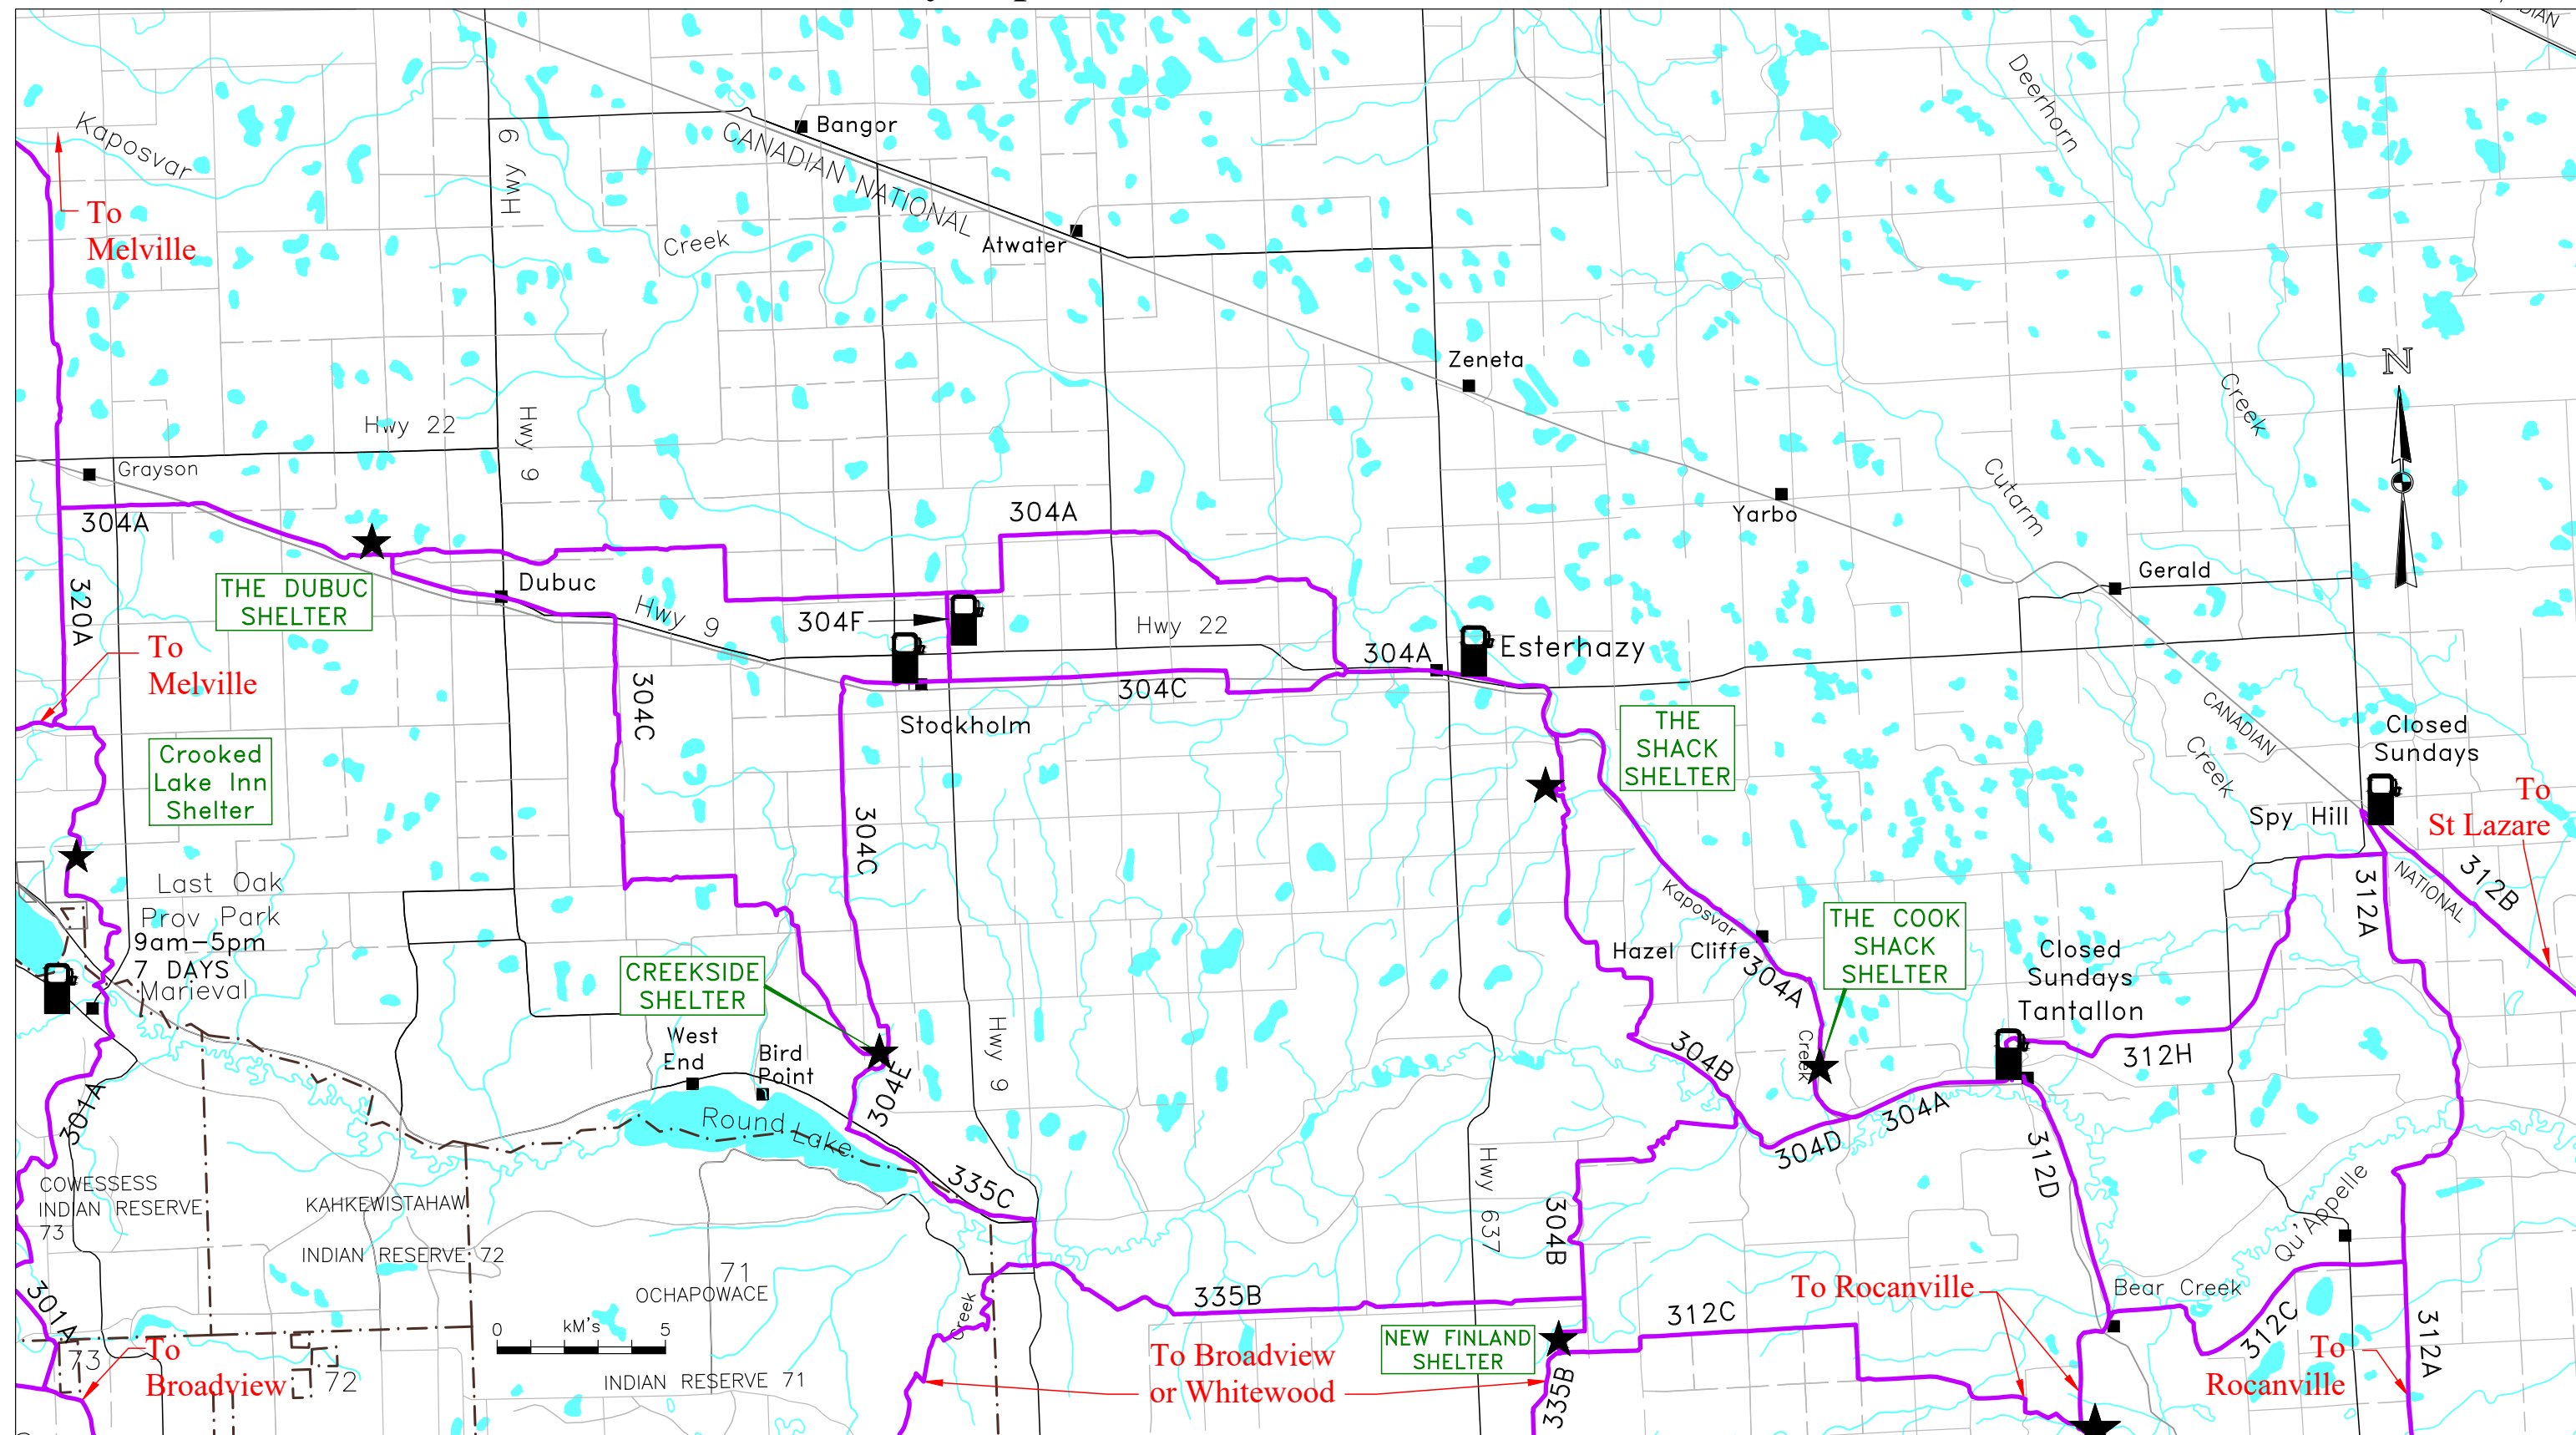

# Esterhazy Super Sledders Club #304

Latest Update Nov 17/2022  
 Latest Print Mar 07/2024  
 GPS'D ALL TRAILS on Feb 21/2022

**Trail Types:**

Trans Canadian —————

Primary —————

Trail Closed

**Legend:**

Fuel Site

Warm-up Shelter