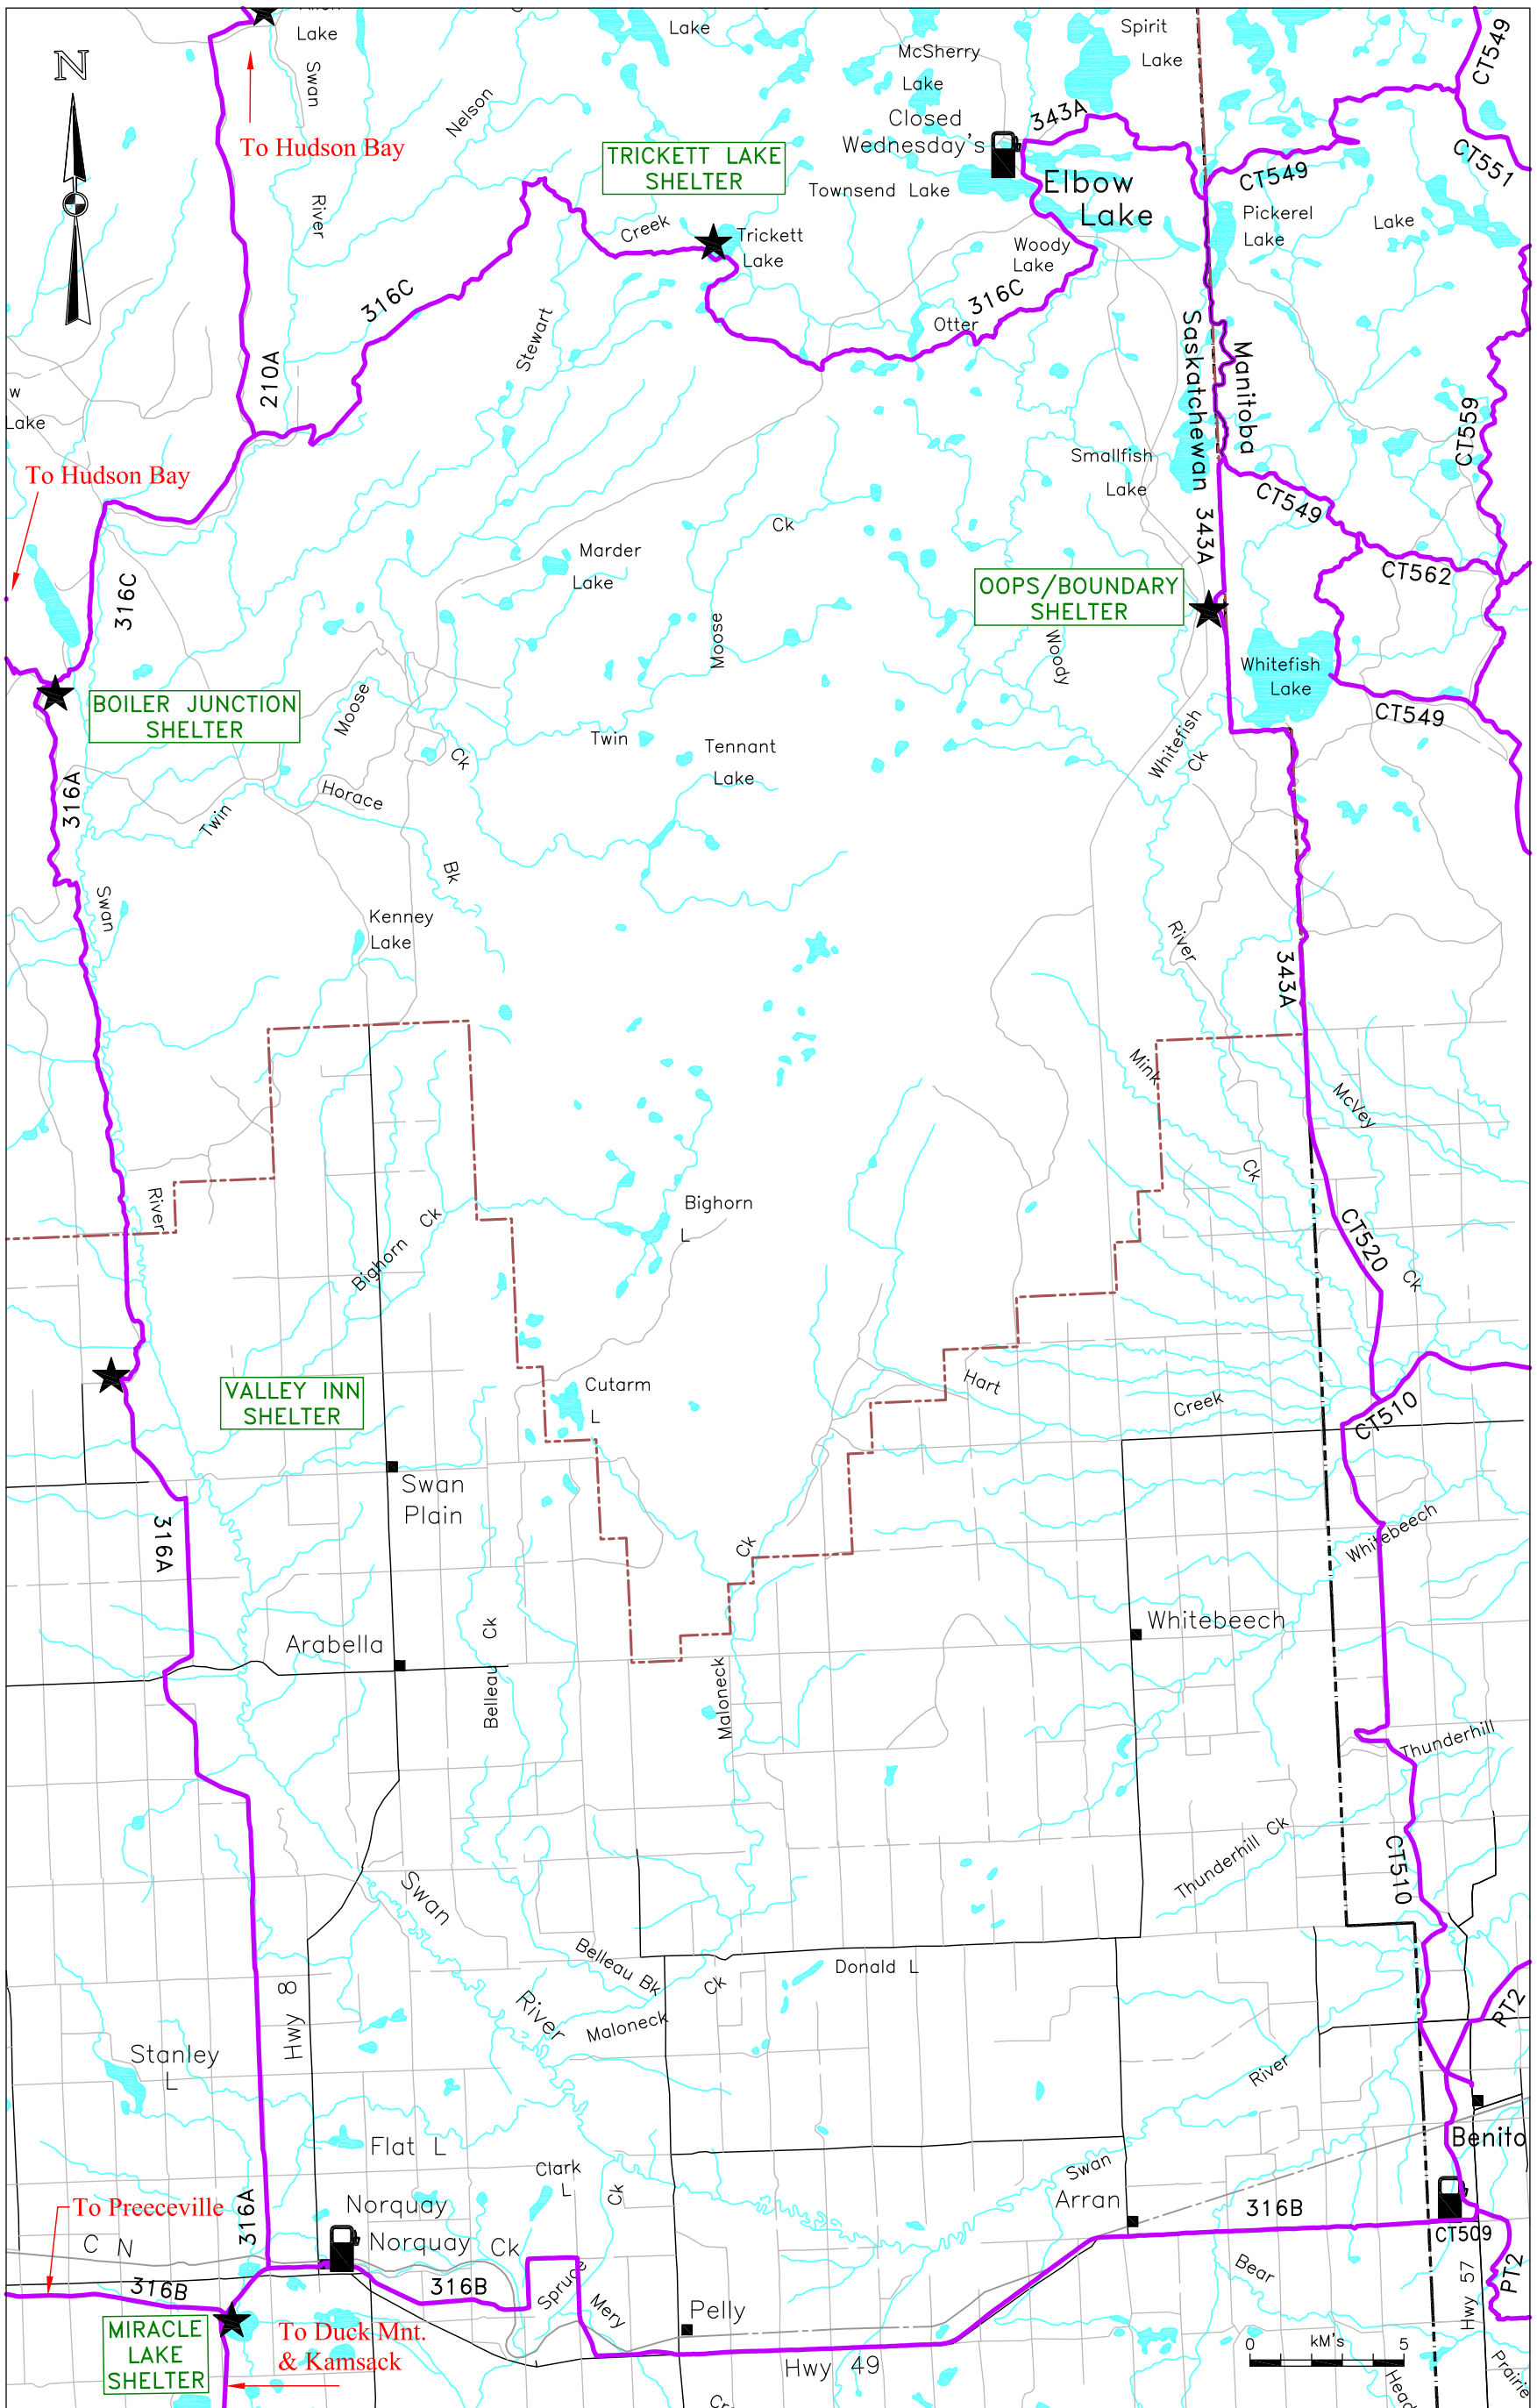

# Elbow Lake Sno Drifters Inc.

## Club #343

Latest Update Jan 25/2023  
 Latest Print Feb 15/2024  
 All Trails GPS'd on Mar 16/2010

Basemap data is copyright of ISC / Information Services Corp. and provided under License to Saskatchewan Snowmobile Association. The Snowmobile Trail Information provided on the S.S.A. maps may have changes that have occurred after printing. Please check with local authorities prior to accessing trails.

**Trail Types:**

- Trans Canadian ———
- Primary ———
- Trail Closed

**Legend:**

- Fuel Site
- Warm-up Shelter ★