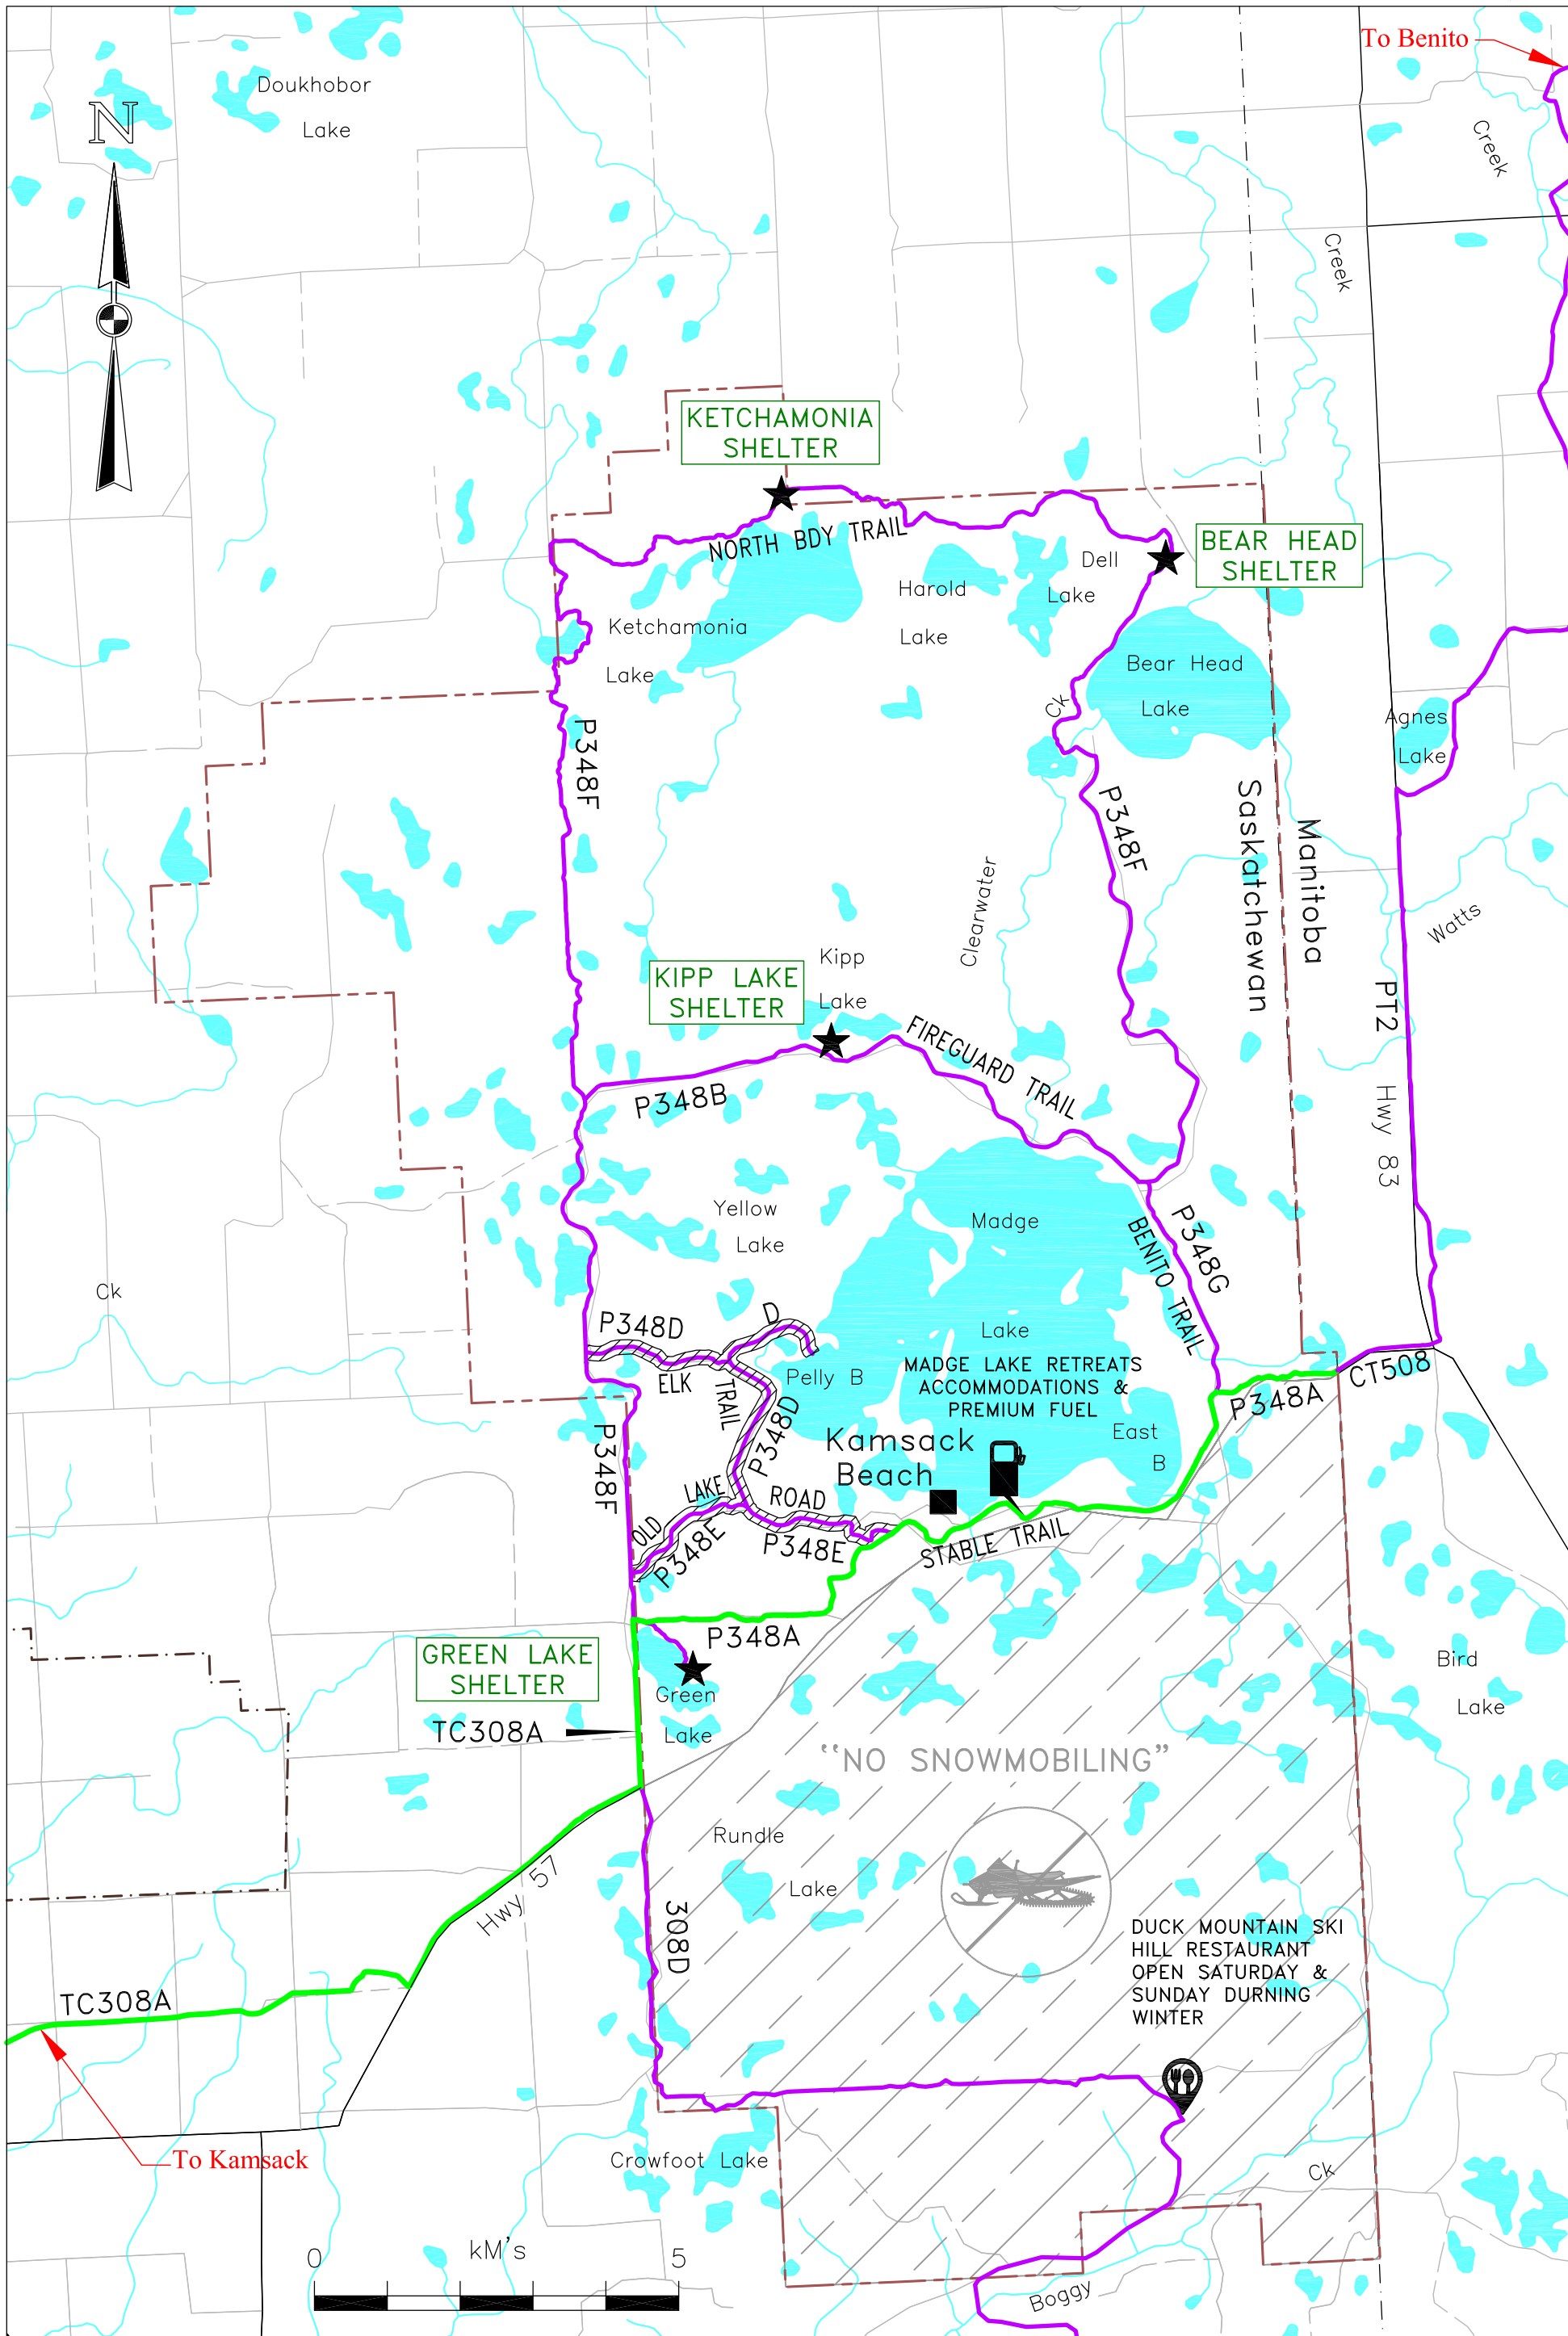

Duck Mountain Provincial Park Trails

Club #P348

Latest Update Feb 15/2024
 Latest Print Feb 15/2024
 GPS'D ALL TRAILS on Nov 19/2021

Trail Types:

- Trans Canadian ———
- Primary ———
- Trail Closed

Legend:

- Fuel Site
- Restaurant
- Warm-up Shelter ★

Basemap data is copyright of ISC / Information Services Corp. and provided under License to Saskatchewan Snowmobile Association. The Snowmobile Trail Information provided on the S.S.A. maps may have changes that have occurred after printing. Please check with local authorities prior to accessing trails.