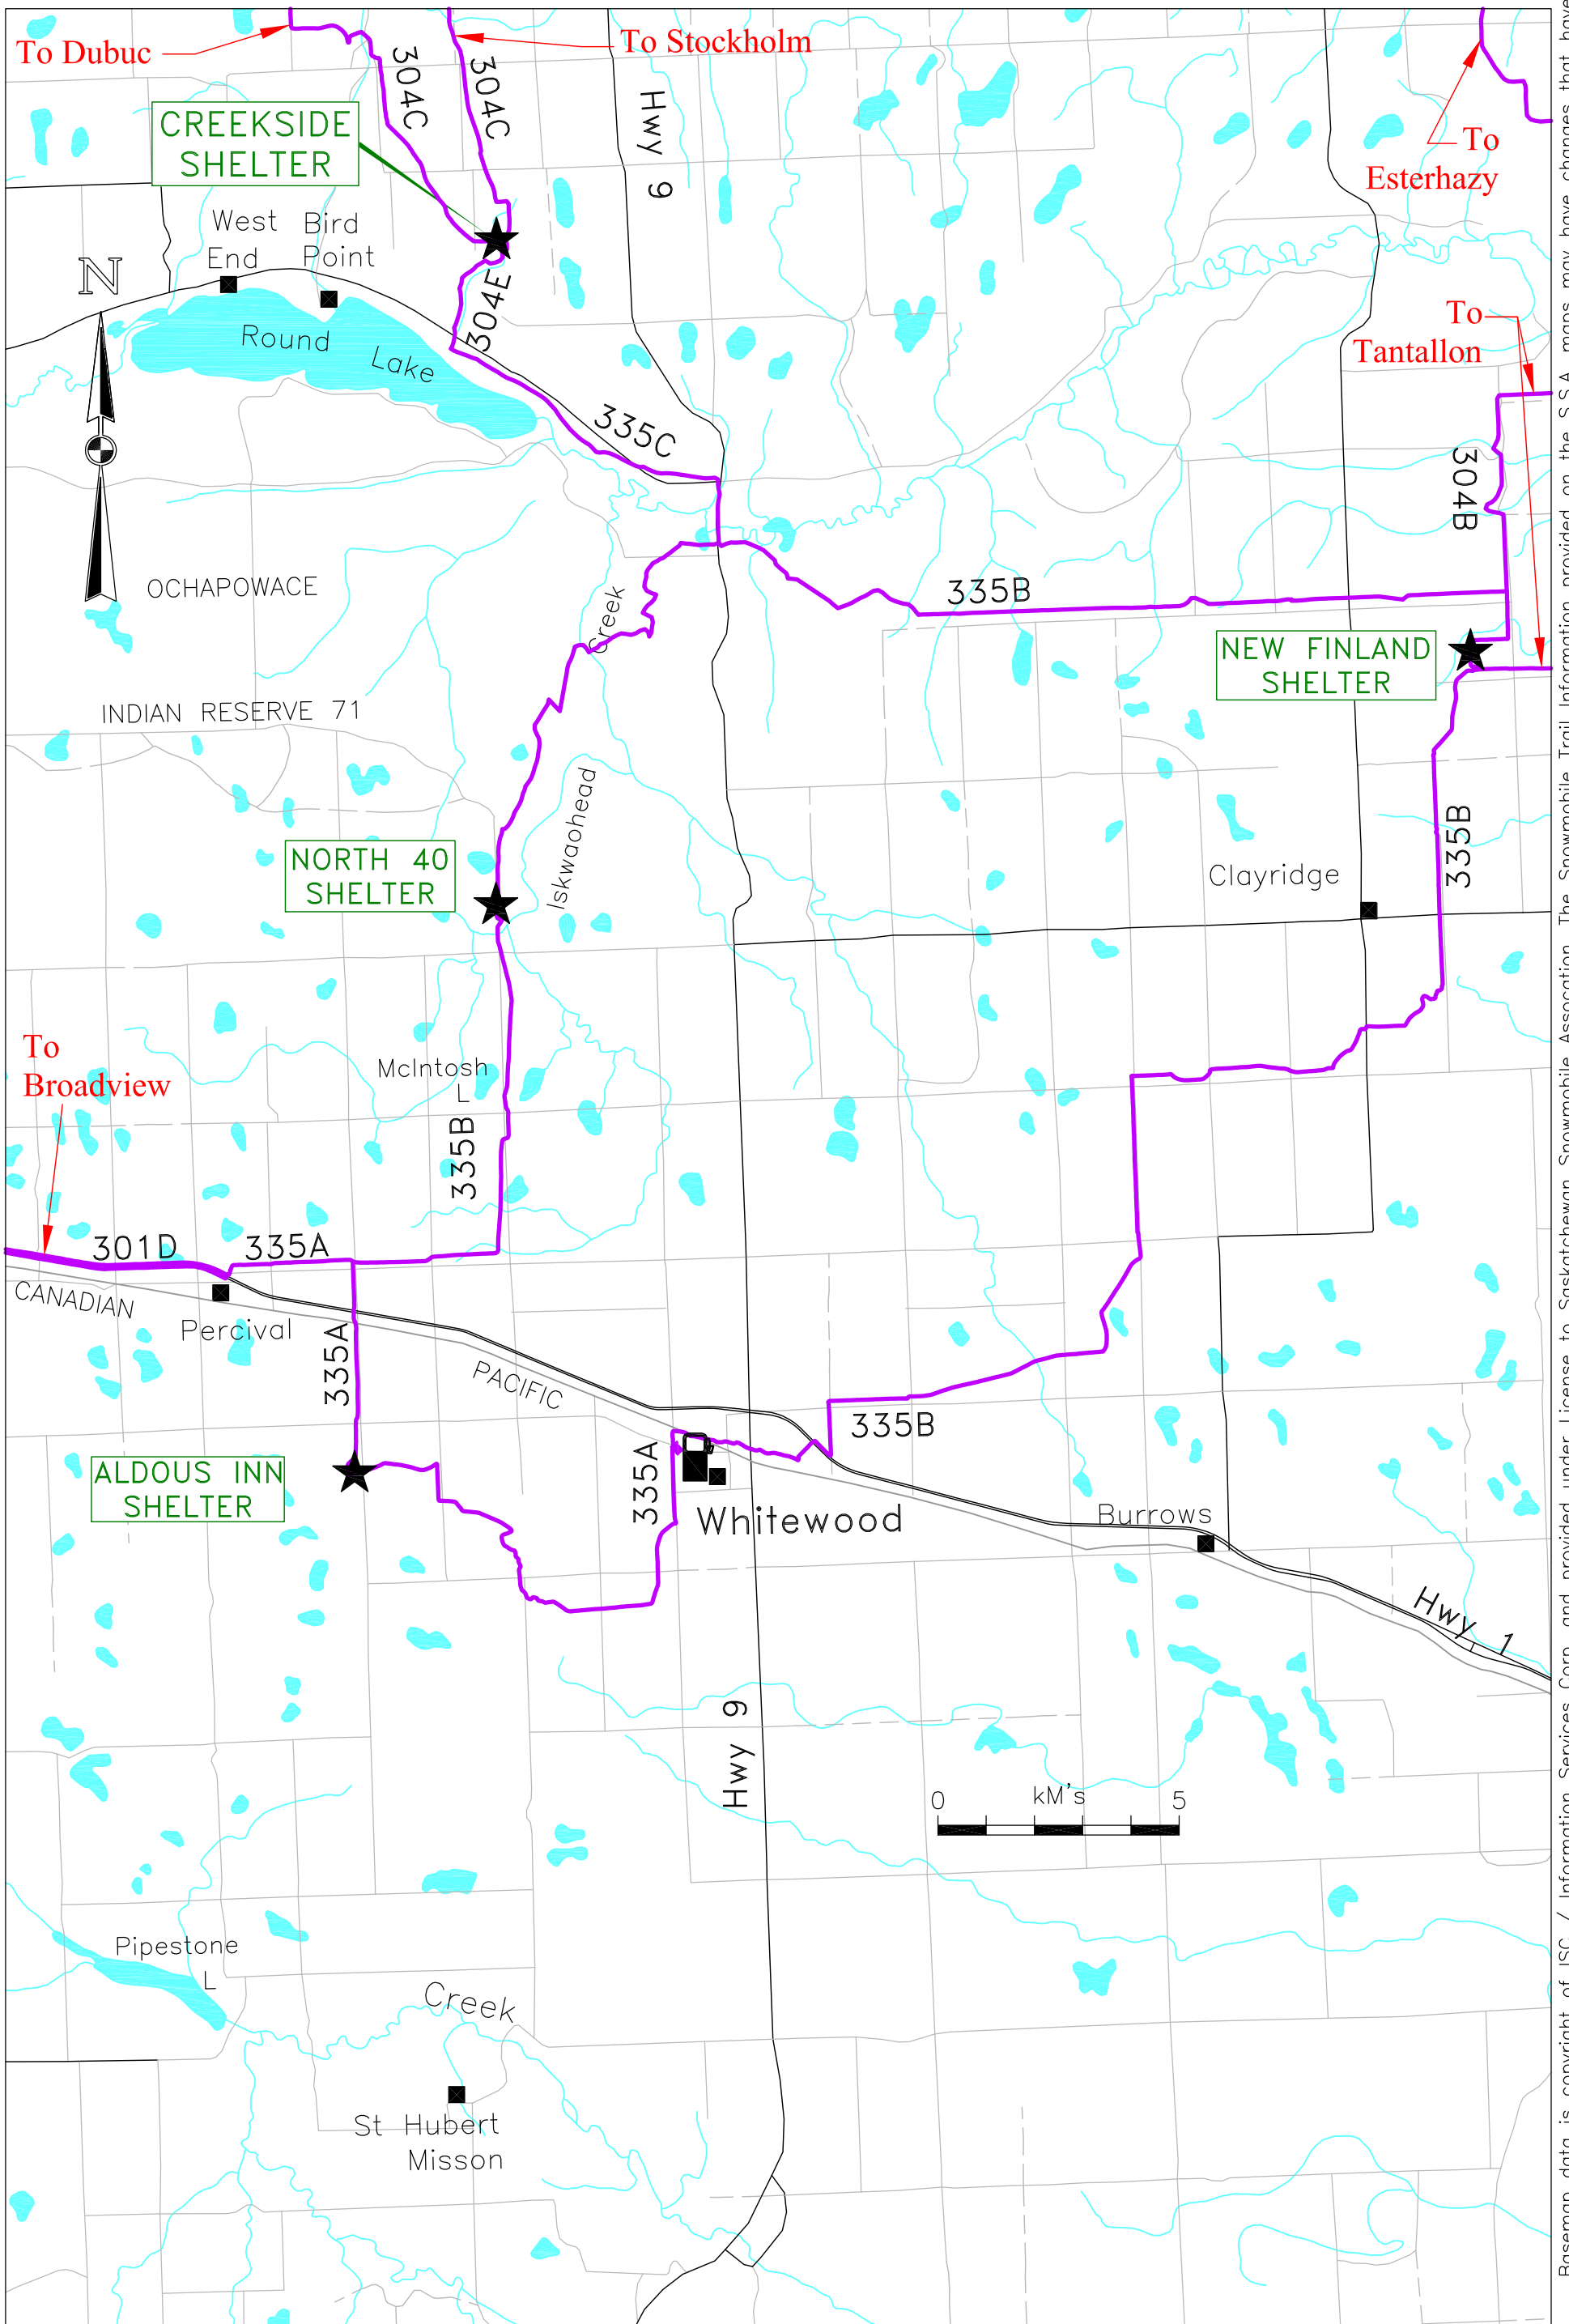

Crossroad Sno-Diggers

Club #335

Latest Update Apr 02/2022
 Latest Print Feb 14/2024
 GPS's ALL TRAILS on Mar 17/2022

Trail Types:

Trans Canadian

Primary

Trail Closed

Legend:

Fuel Site
 Warm-up Shelter

Basemap data is copyright of ISC / Information Services Corp. and provided under License to Saskatchewan Snowmobile Association. The Snowmobile Trail information provided on the S.S.A. maps may have changes that have occurred after printing. Please check with local authorities prior to accessing trails.