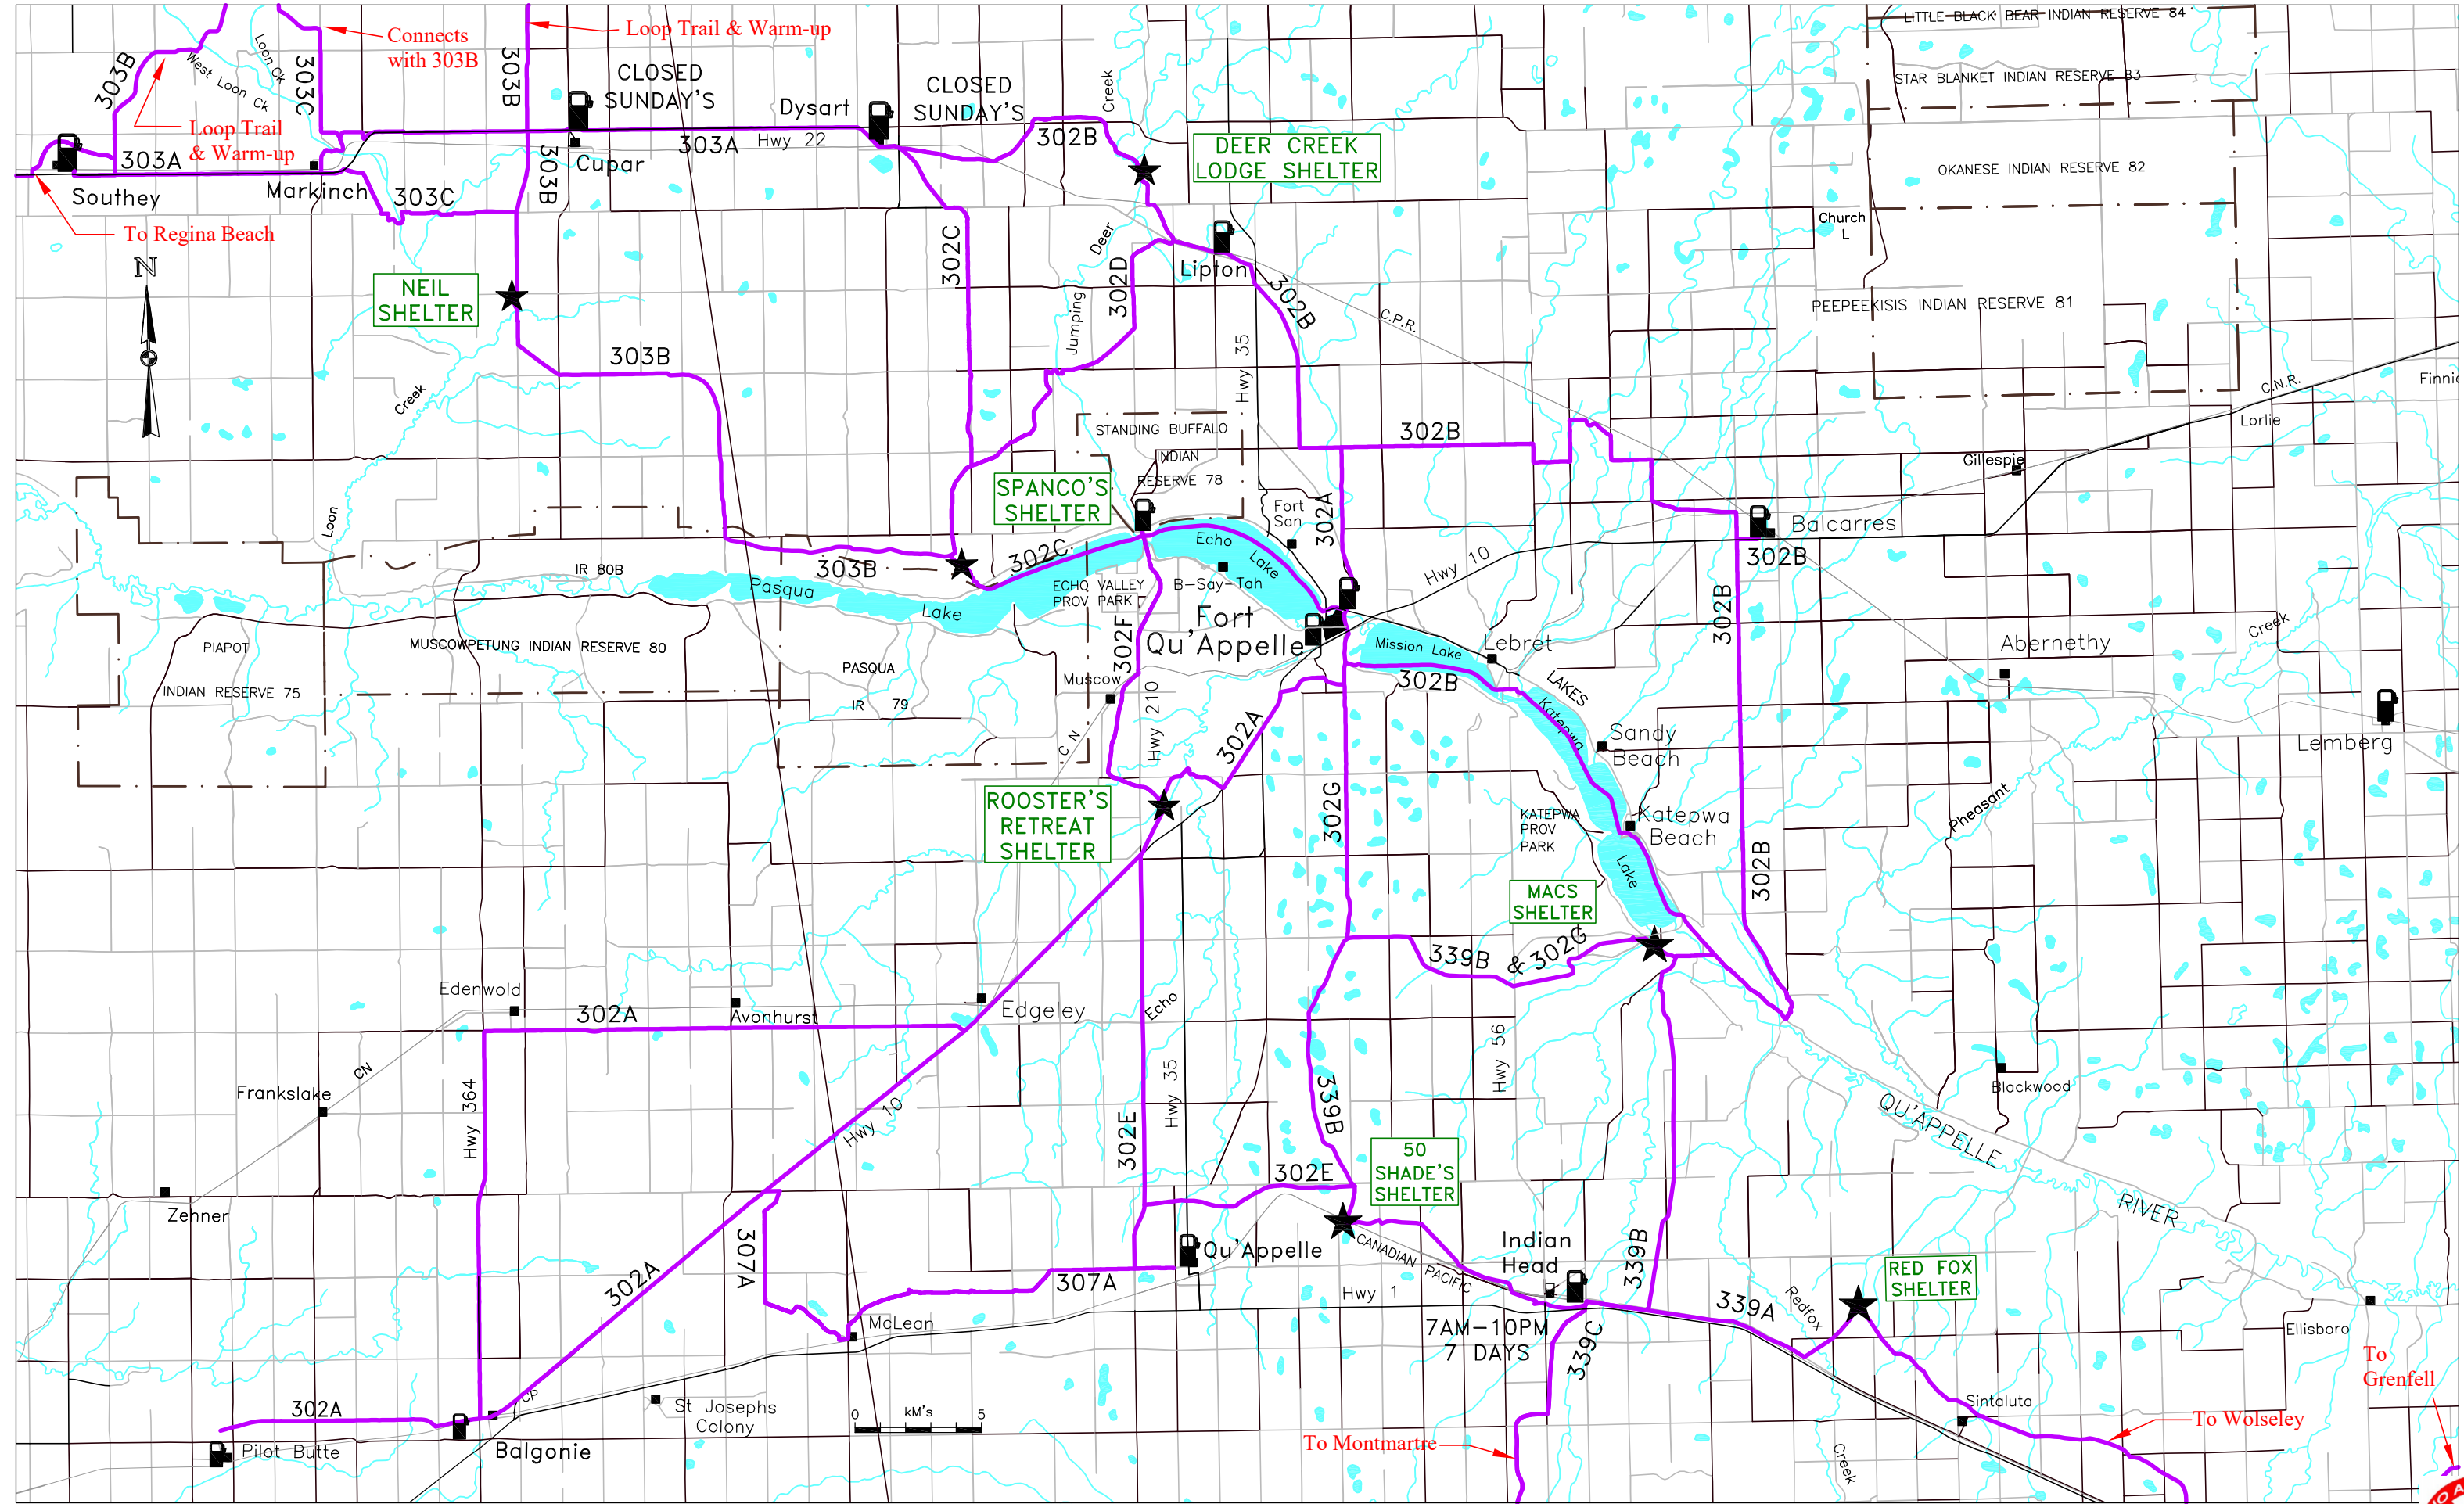

# Calling Lakes Cruisers

# Club 302

Latest Update Mar 20/2025  
Latest Print Dec 12/2025, PARTIAL GPS'd All Trails on Feb 28/2025

Trans Canadian

Primary

Trail Closed

### Legend:

Fuel Site

Warm-up Shelter

Basemap data is copyright of ISC / Information Services Corp. and provided under License to Saskatchewan Snowmobile Association. The Snowmobile Trail Information provided on the S.S.A. maps may have changes that have occurred after printing. Please check with local authorities prior to accessing trails.