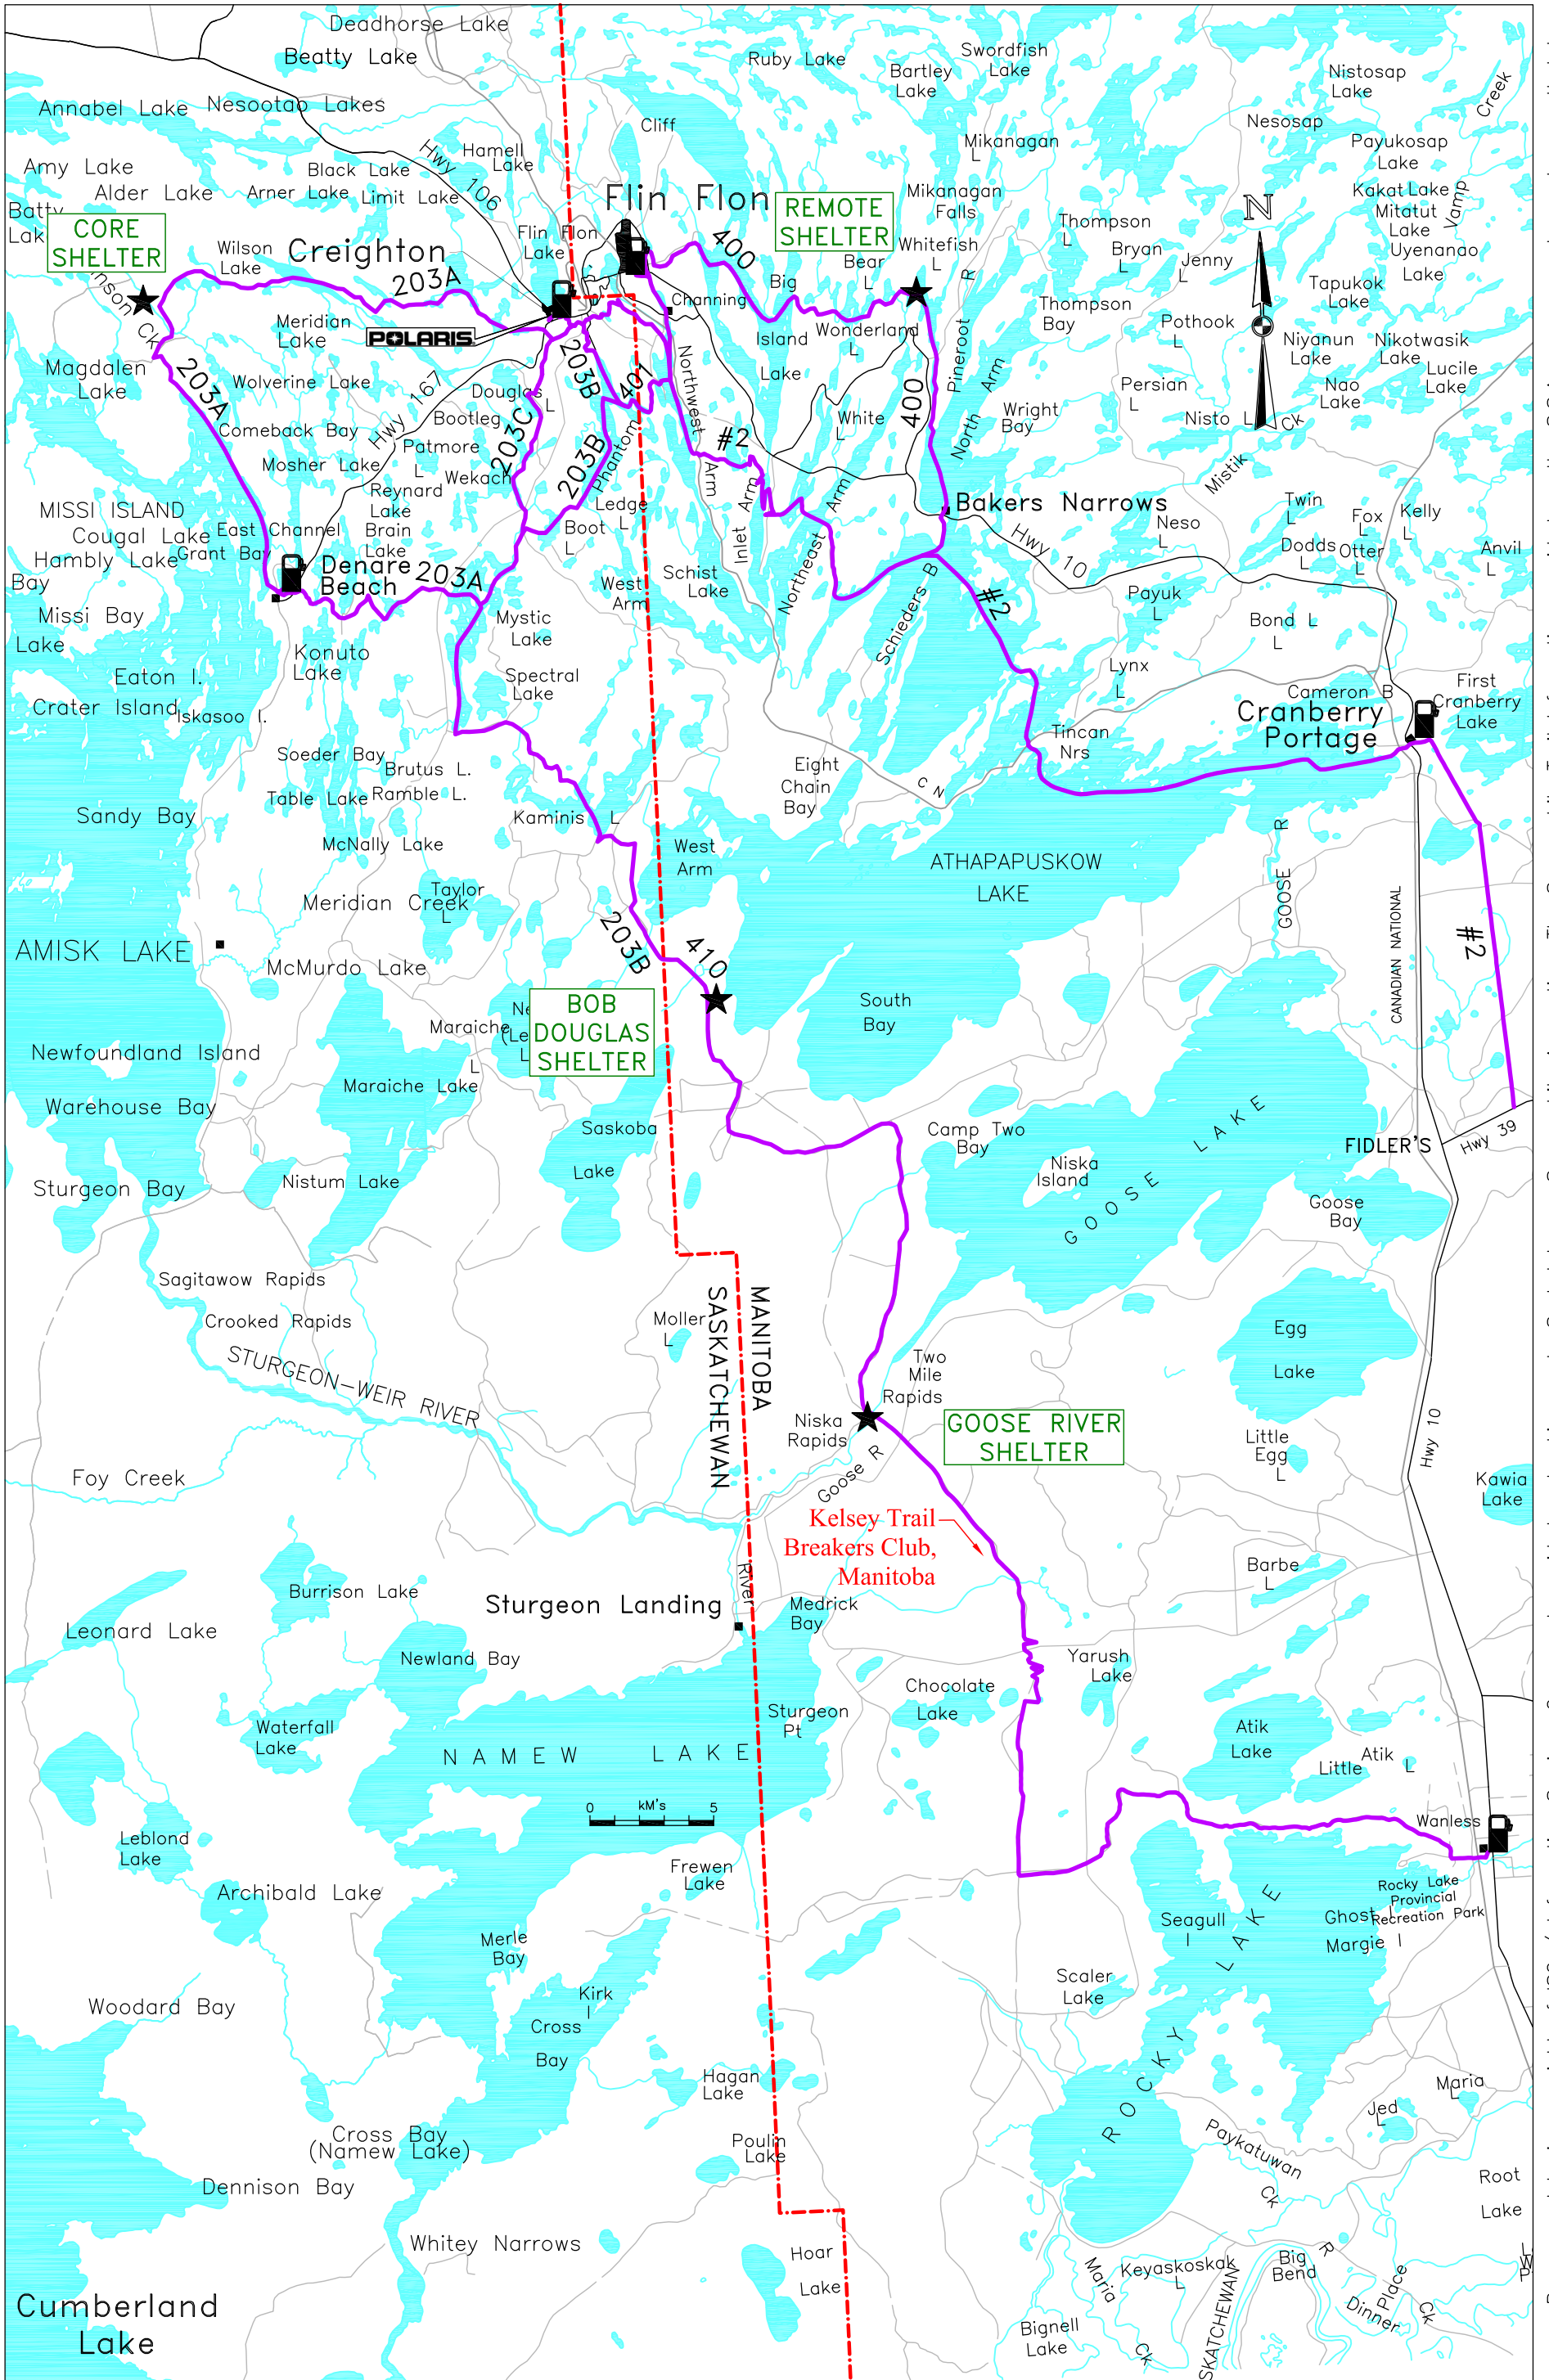

Border Explorers Snowmobile Club Club #203

Latest Update Feb 02/2024
 Latest Print Feb 02/2024
 GPS'd ALL TRAILS on Feb 18/2023

Trail Types: Trans Canadian —

Primary —

Trail Closed

Legend:

Fuel Site

Warm-up Shelter

Basemap data is copyright of ISC / Information Services Corp. and provided under License to Saskatchewan Snowmobile Association. The Snowmobile Trail Information provided on the S.S.A. maps may have changes that have occurred after printing. Please check with local authorities prior to accessing trails.