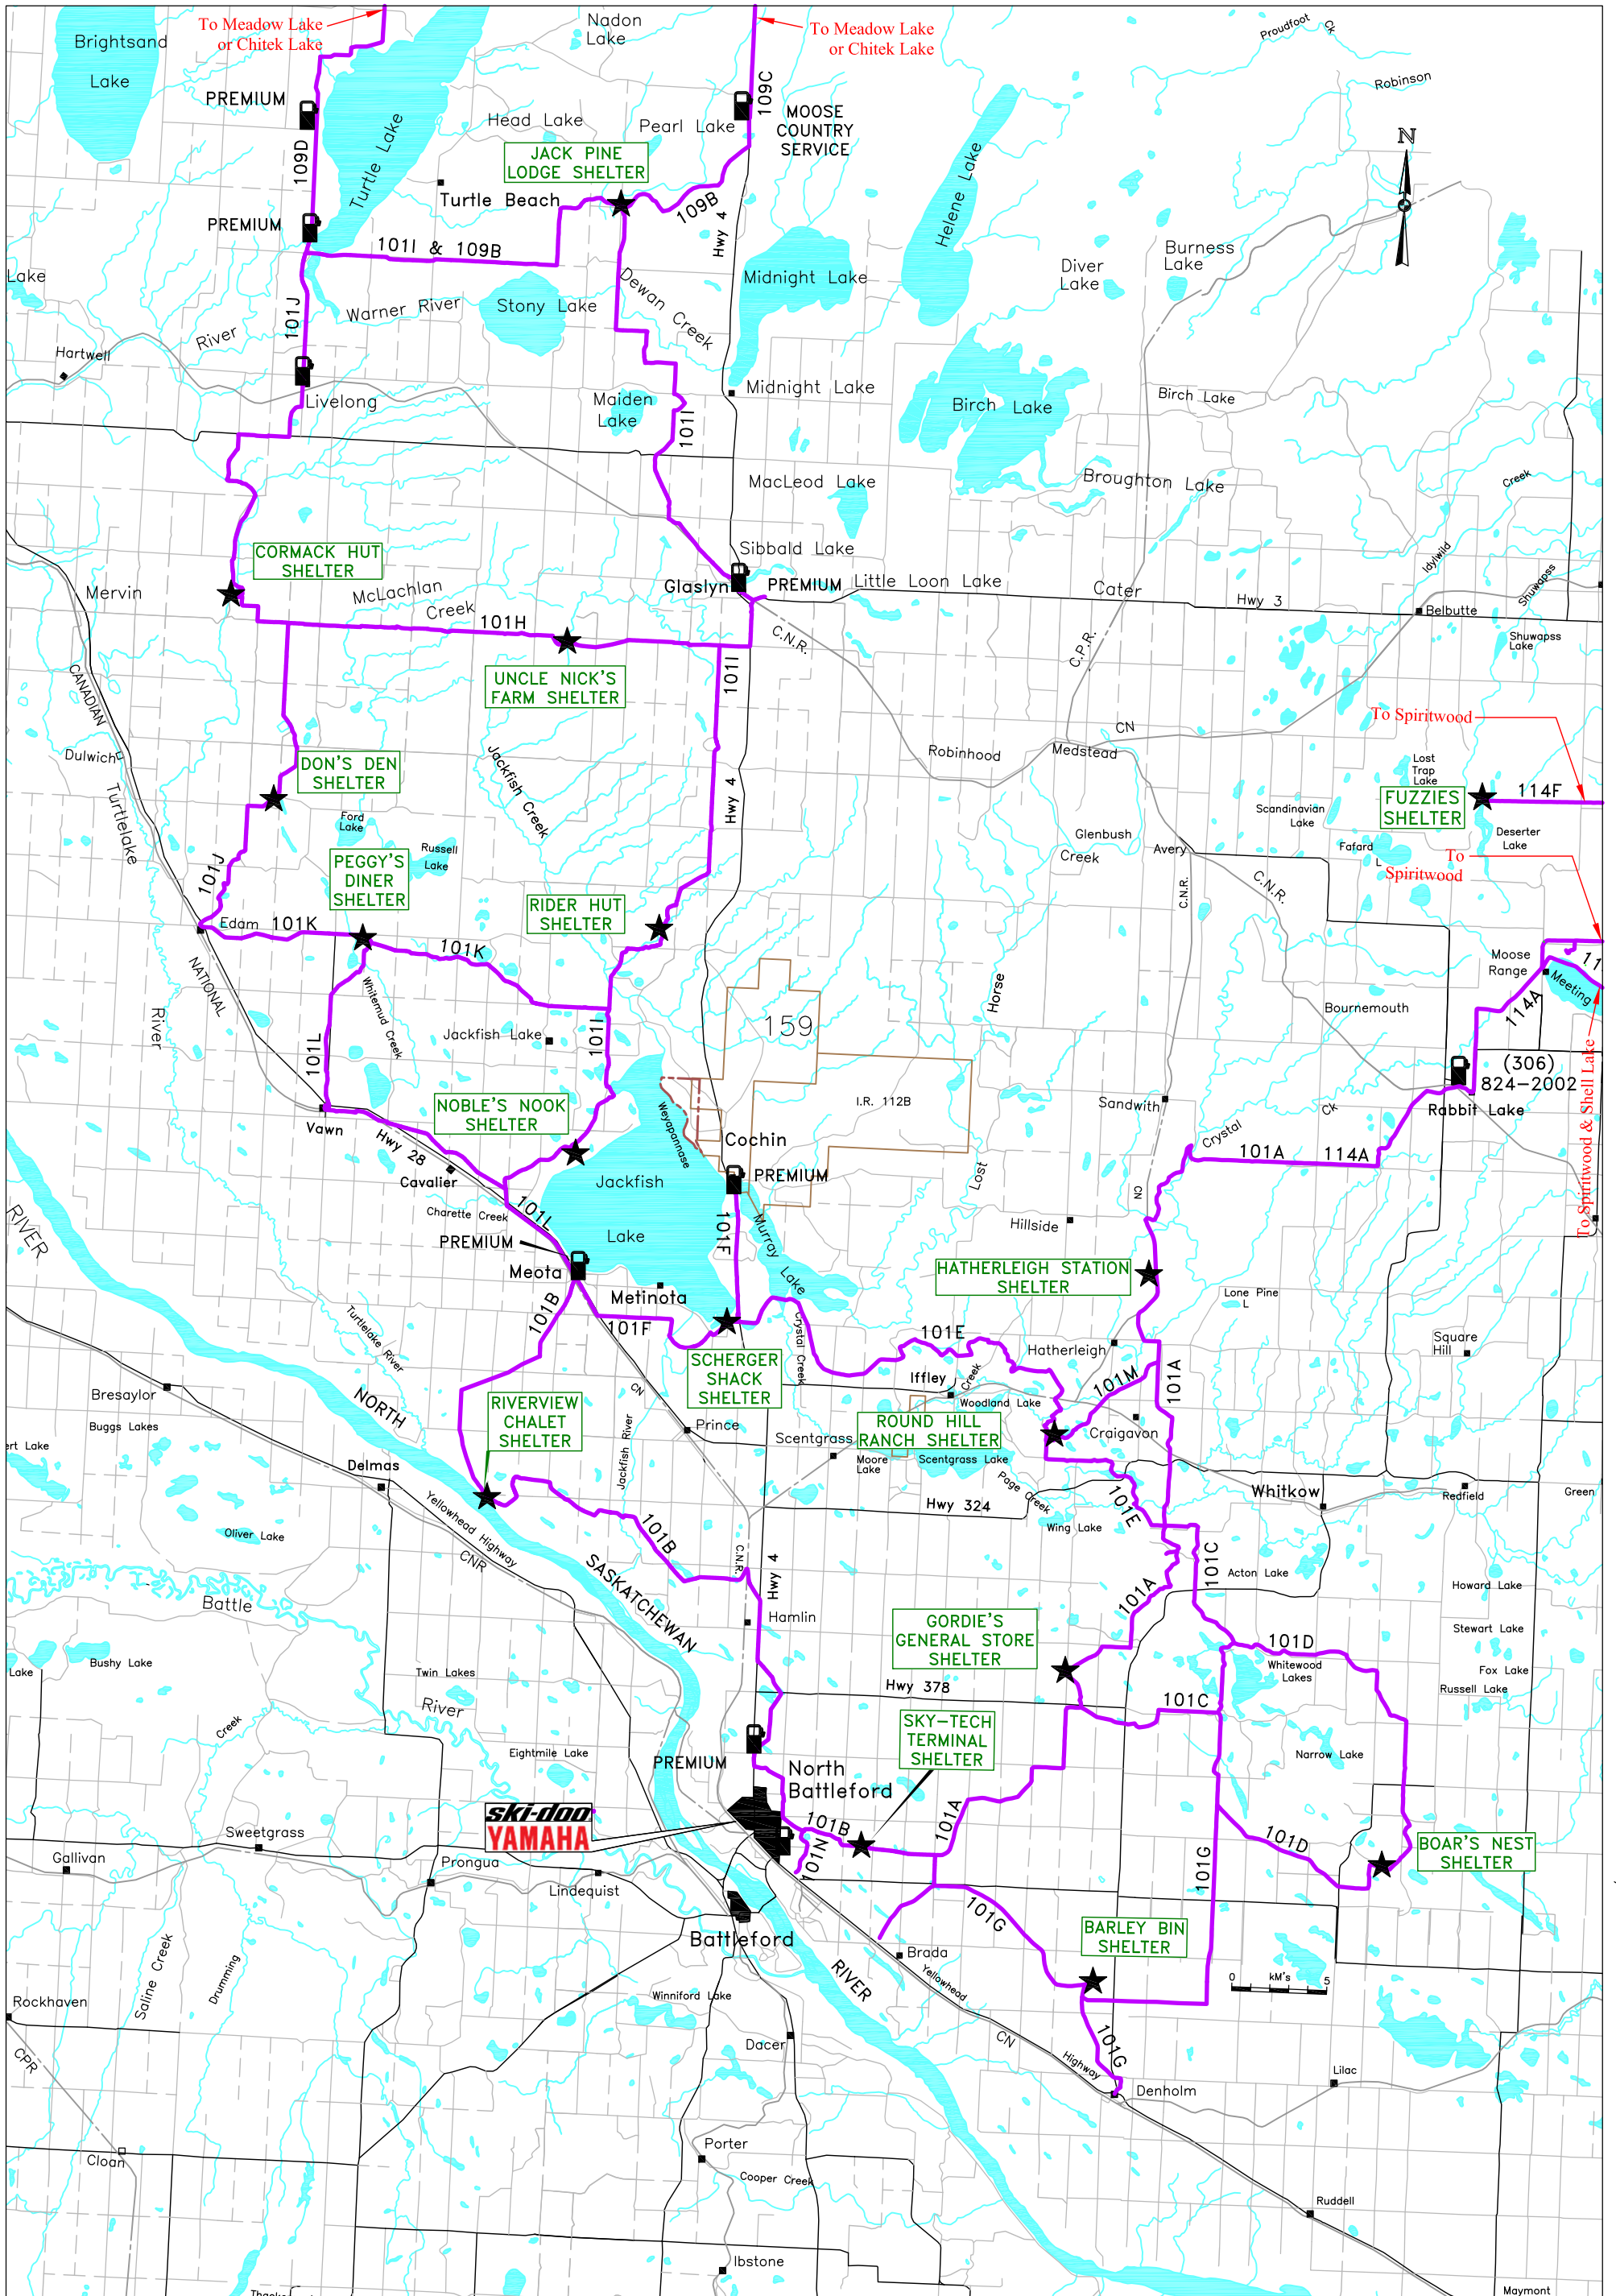

Battlefords Trail Breakers Club #101

Latest Update Feb 13/2024

Latest Print Feb 13/2024

PARTIAL GPS's ALL TRAILS on Mar 03/2023

Basemap data is copyright of ISC / Information Services Corp. and provided under License to Saskatchewan Snowmobile Association. The Snowmobile Trail Information provided on the S.S.A. maps may have changes that have occurred after printing. Please check with local authorities prior to accessing trails.

Trail Types:

Trans Canadian 

Primary 

Trail Closed 

Legend:

Fuel Site 

Warm-up Shelter 