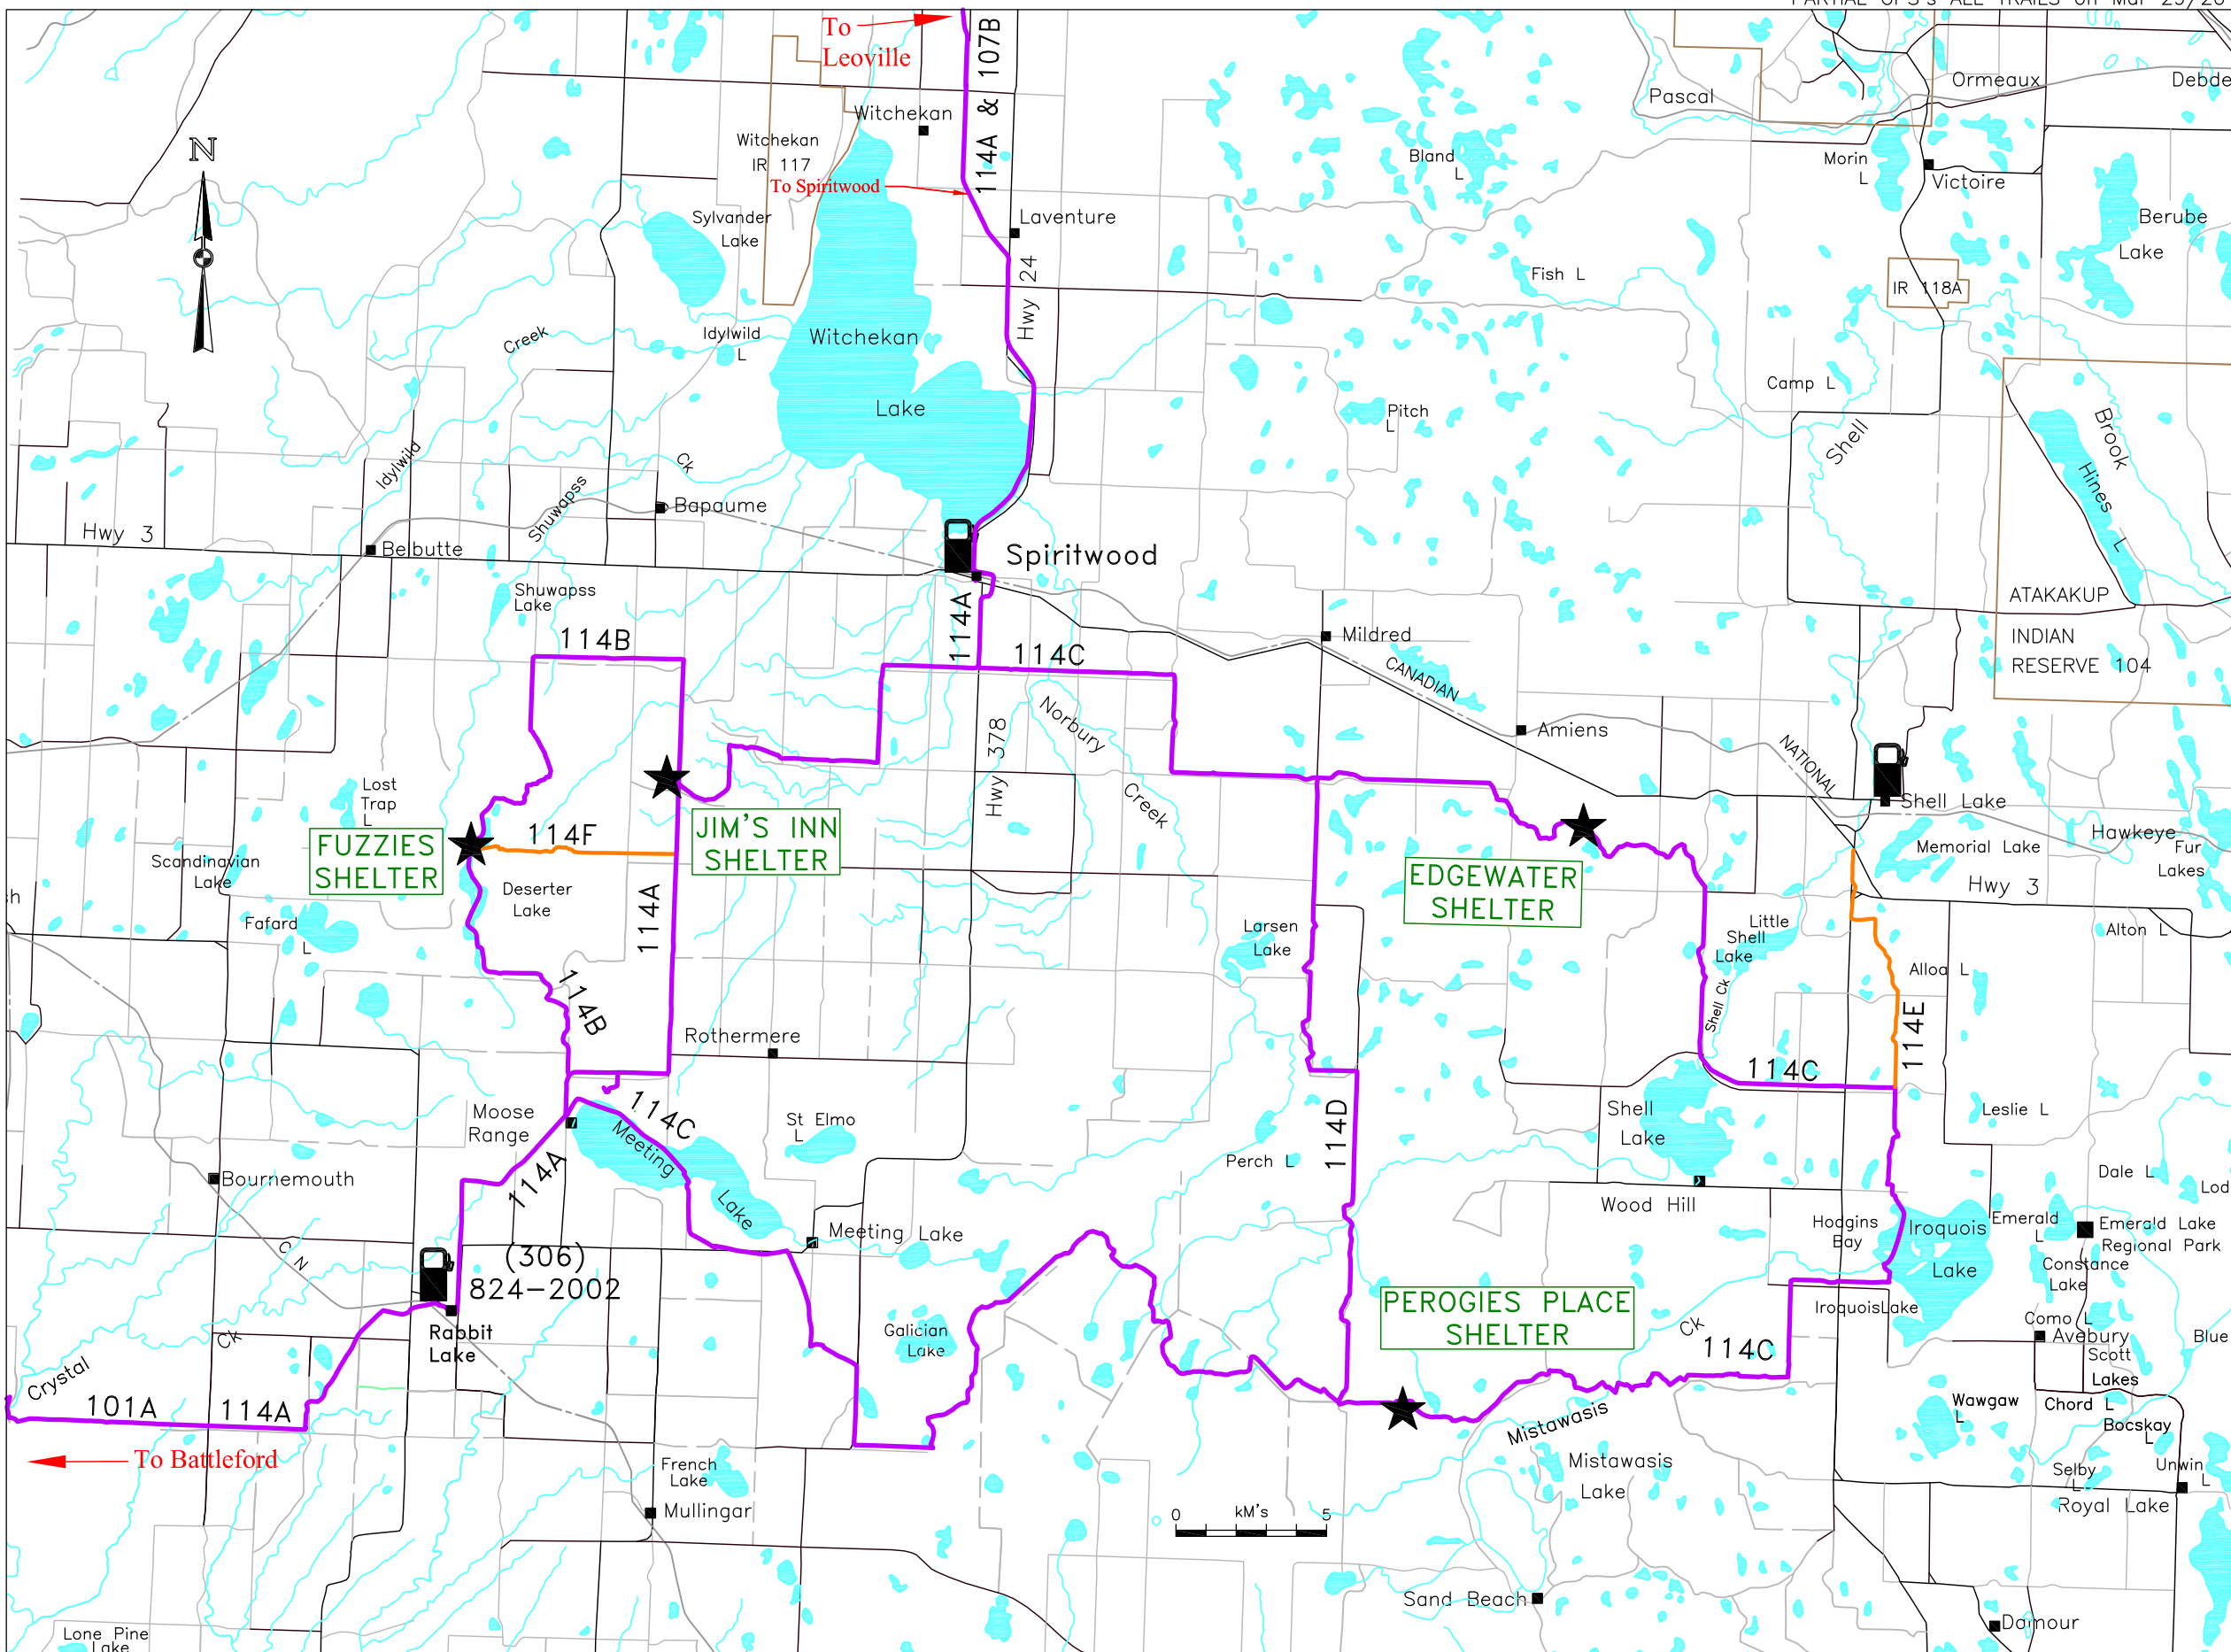

# Thickwood Trails Snowmobile Club Inc. Club #114

Latest Update Feb 16/2017  
 Latest Print Feb 16/2017  
 PARTIAL GPS's ALL TRAILS on Mar 29/2016

**Trail Types:**  
 Trans Canadian —  
 Primary —

Secondary —

**Legend:**  
 Fuel Site   
 Warm-up Shelter

Basemap data is copyright of ISC / Information Services Corp. and provided under License to Saskatchewan Snowmobile Association. The Snowmobile Trail information provided on the S.S.A. maps may have changes that have occurred after printing. Please check with local authorities prior to accessing trails.