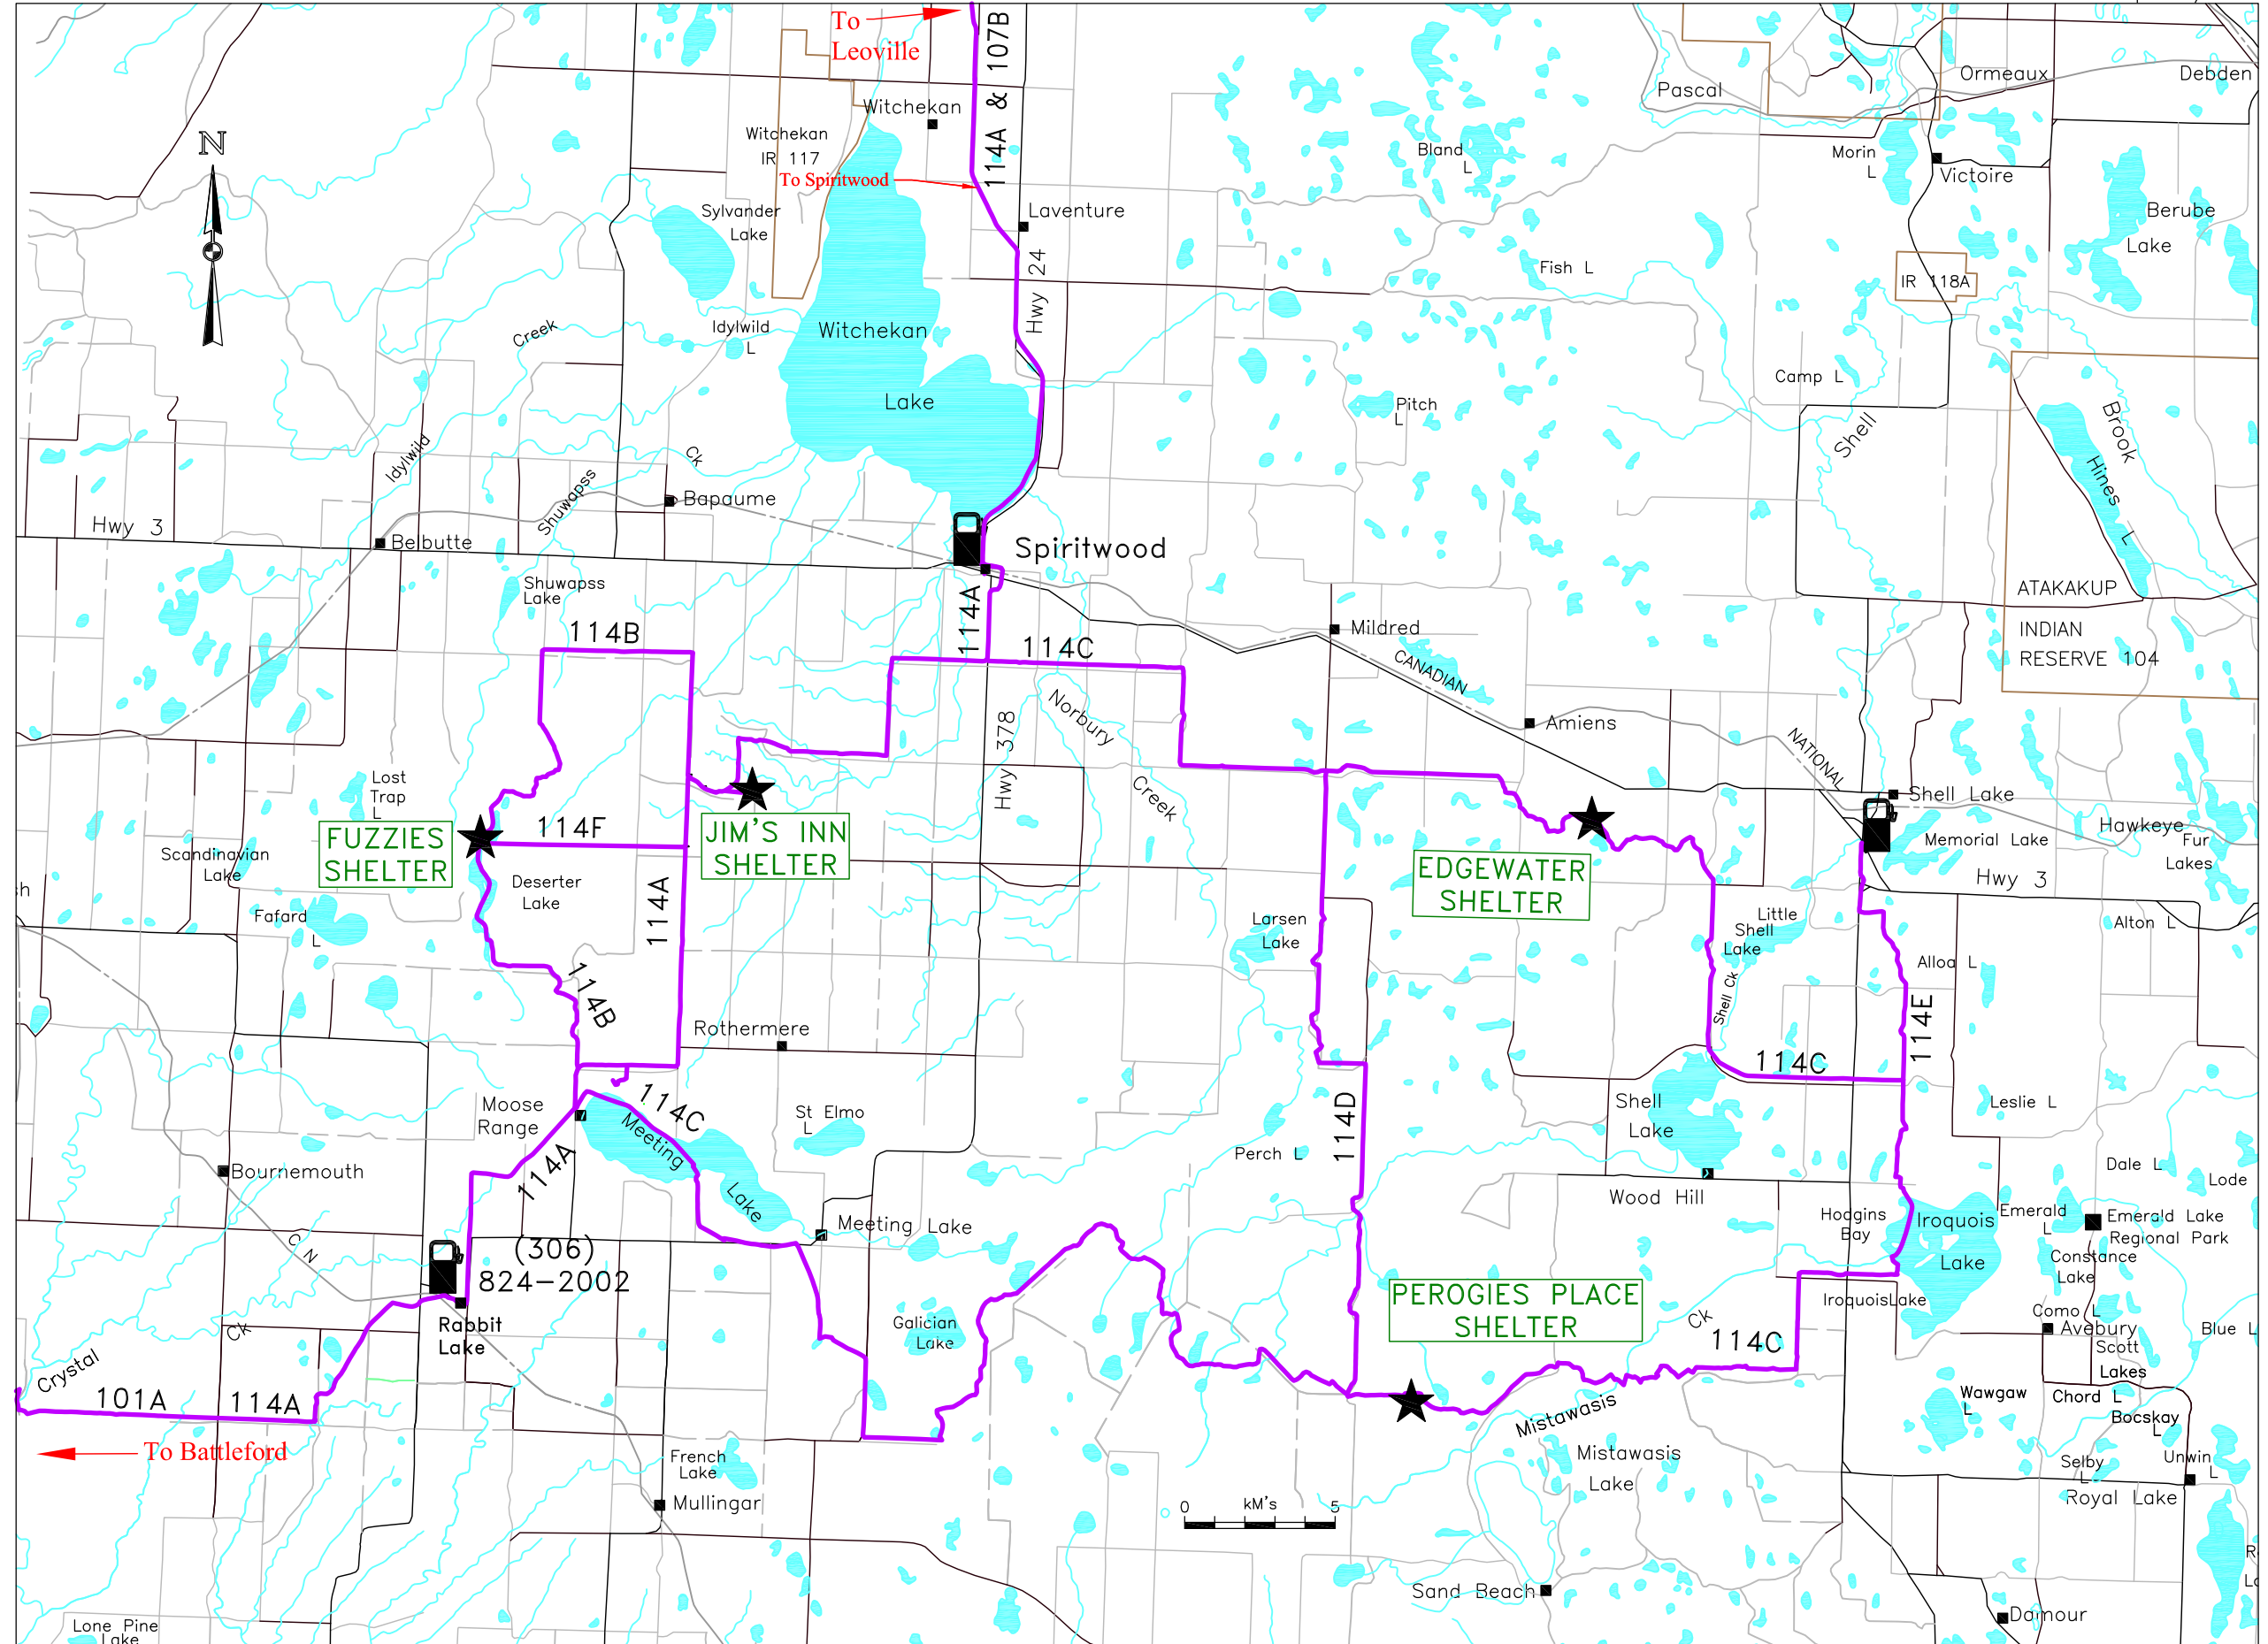

Thickwood Trails Snowmobile Club Inc. Club #114

Latest Update May 05/2018
 Latest Print May 24/2018
 GPS'd ALL TRAILS on Apr 18/2018

Trail Types:
 Trans Canadian 
 Primary 

Secondary 

Legend:
 Fuel Site 
 Warm-up Shelter 

Basemap data is copyright of ISC / Information Services Corp. and provided under License to Saskatchewan Snowmobile Association. The Snowmobile Trail information provided on the S.S.A. maps may have changes that have occurred after printing. Please check with local authorities prior to accessing trails.