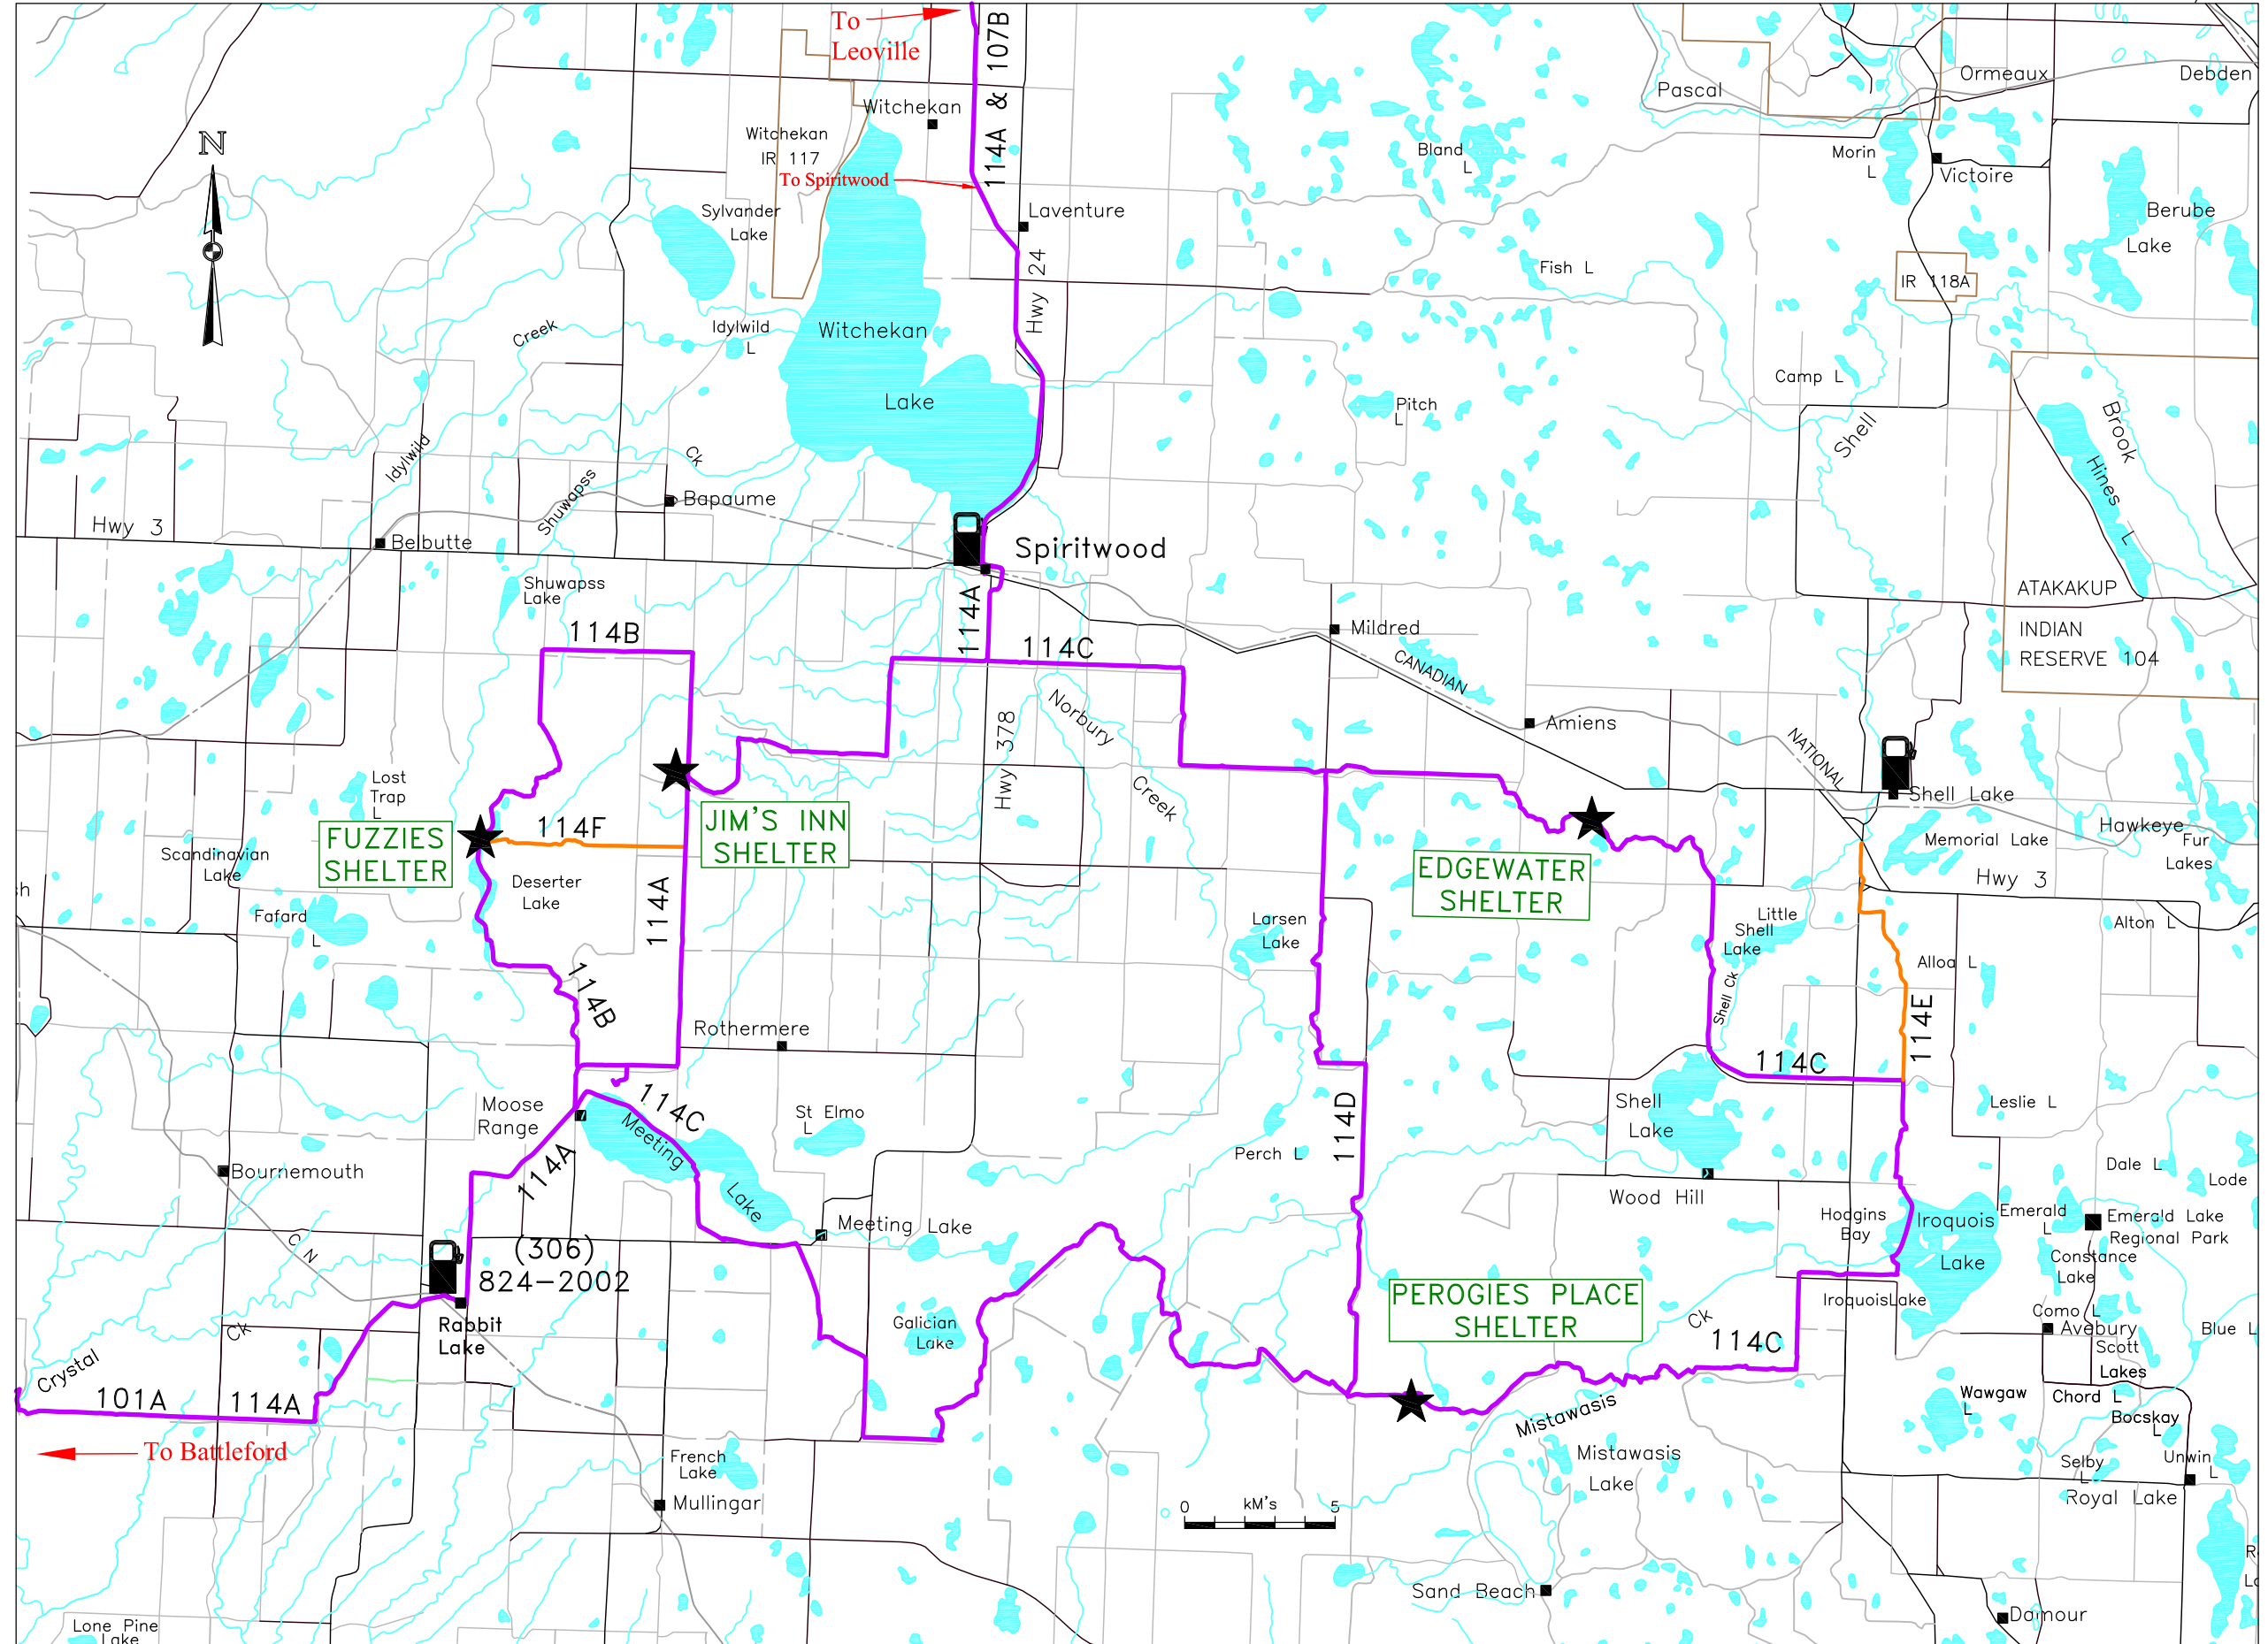

Thickwood Trails Snowmobile Club Inc. Club #114

Latest Update Feb 23/2017
 Latest Print Feb 23/2017
 GPS'd ALL TRAILS on Mar 29/2016

Trail Types:
 Trans Canadian ———
 Primary ———

Secondary ———

Legend:
 Fuel Site
 Warm-up Shelter

Basemap data is copyright of ISC / Information Services Corp. and provided under License to Saskatchewan Snowmobile Association. The Snowmobile Trail information provided on the S.S.A. maps may have changes that have occurred after printing. Please check with local authorities prior to accessing trails.