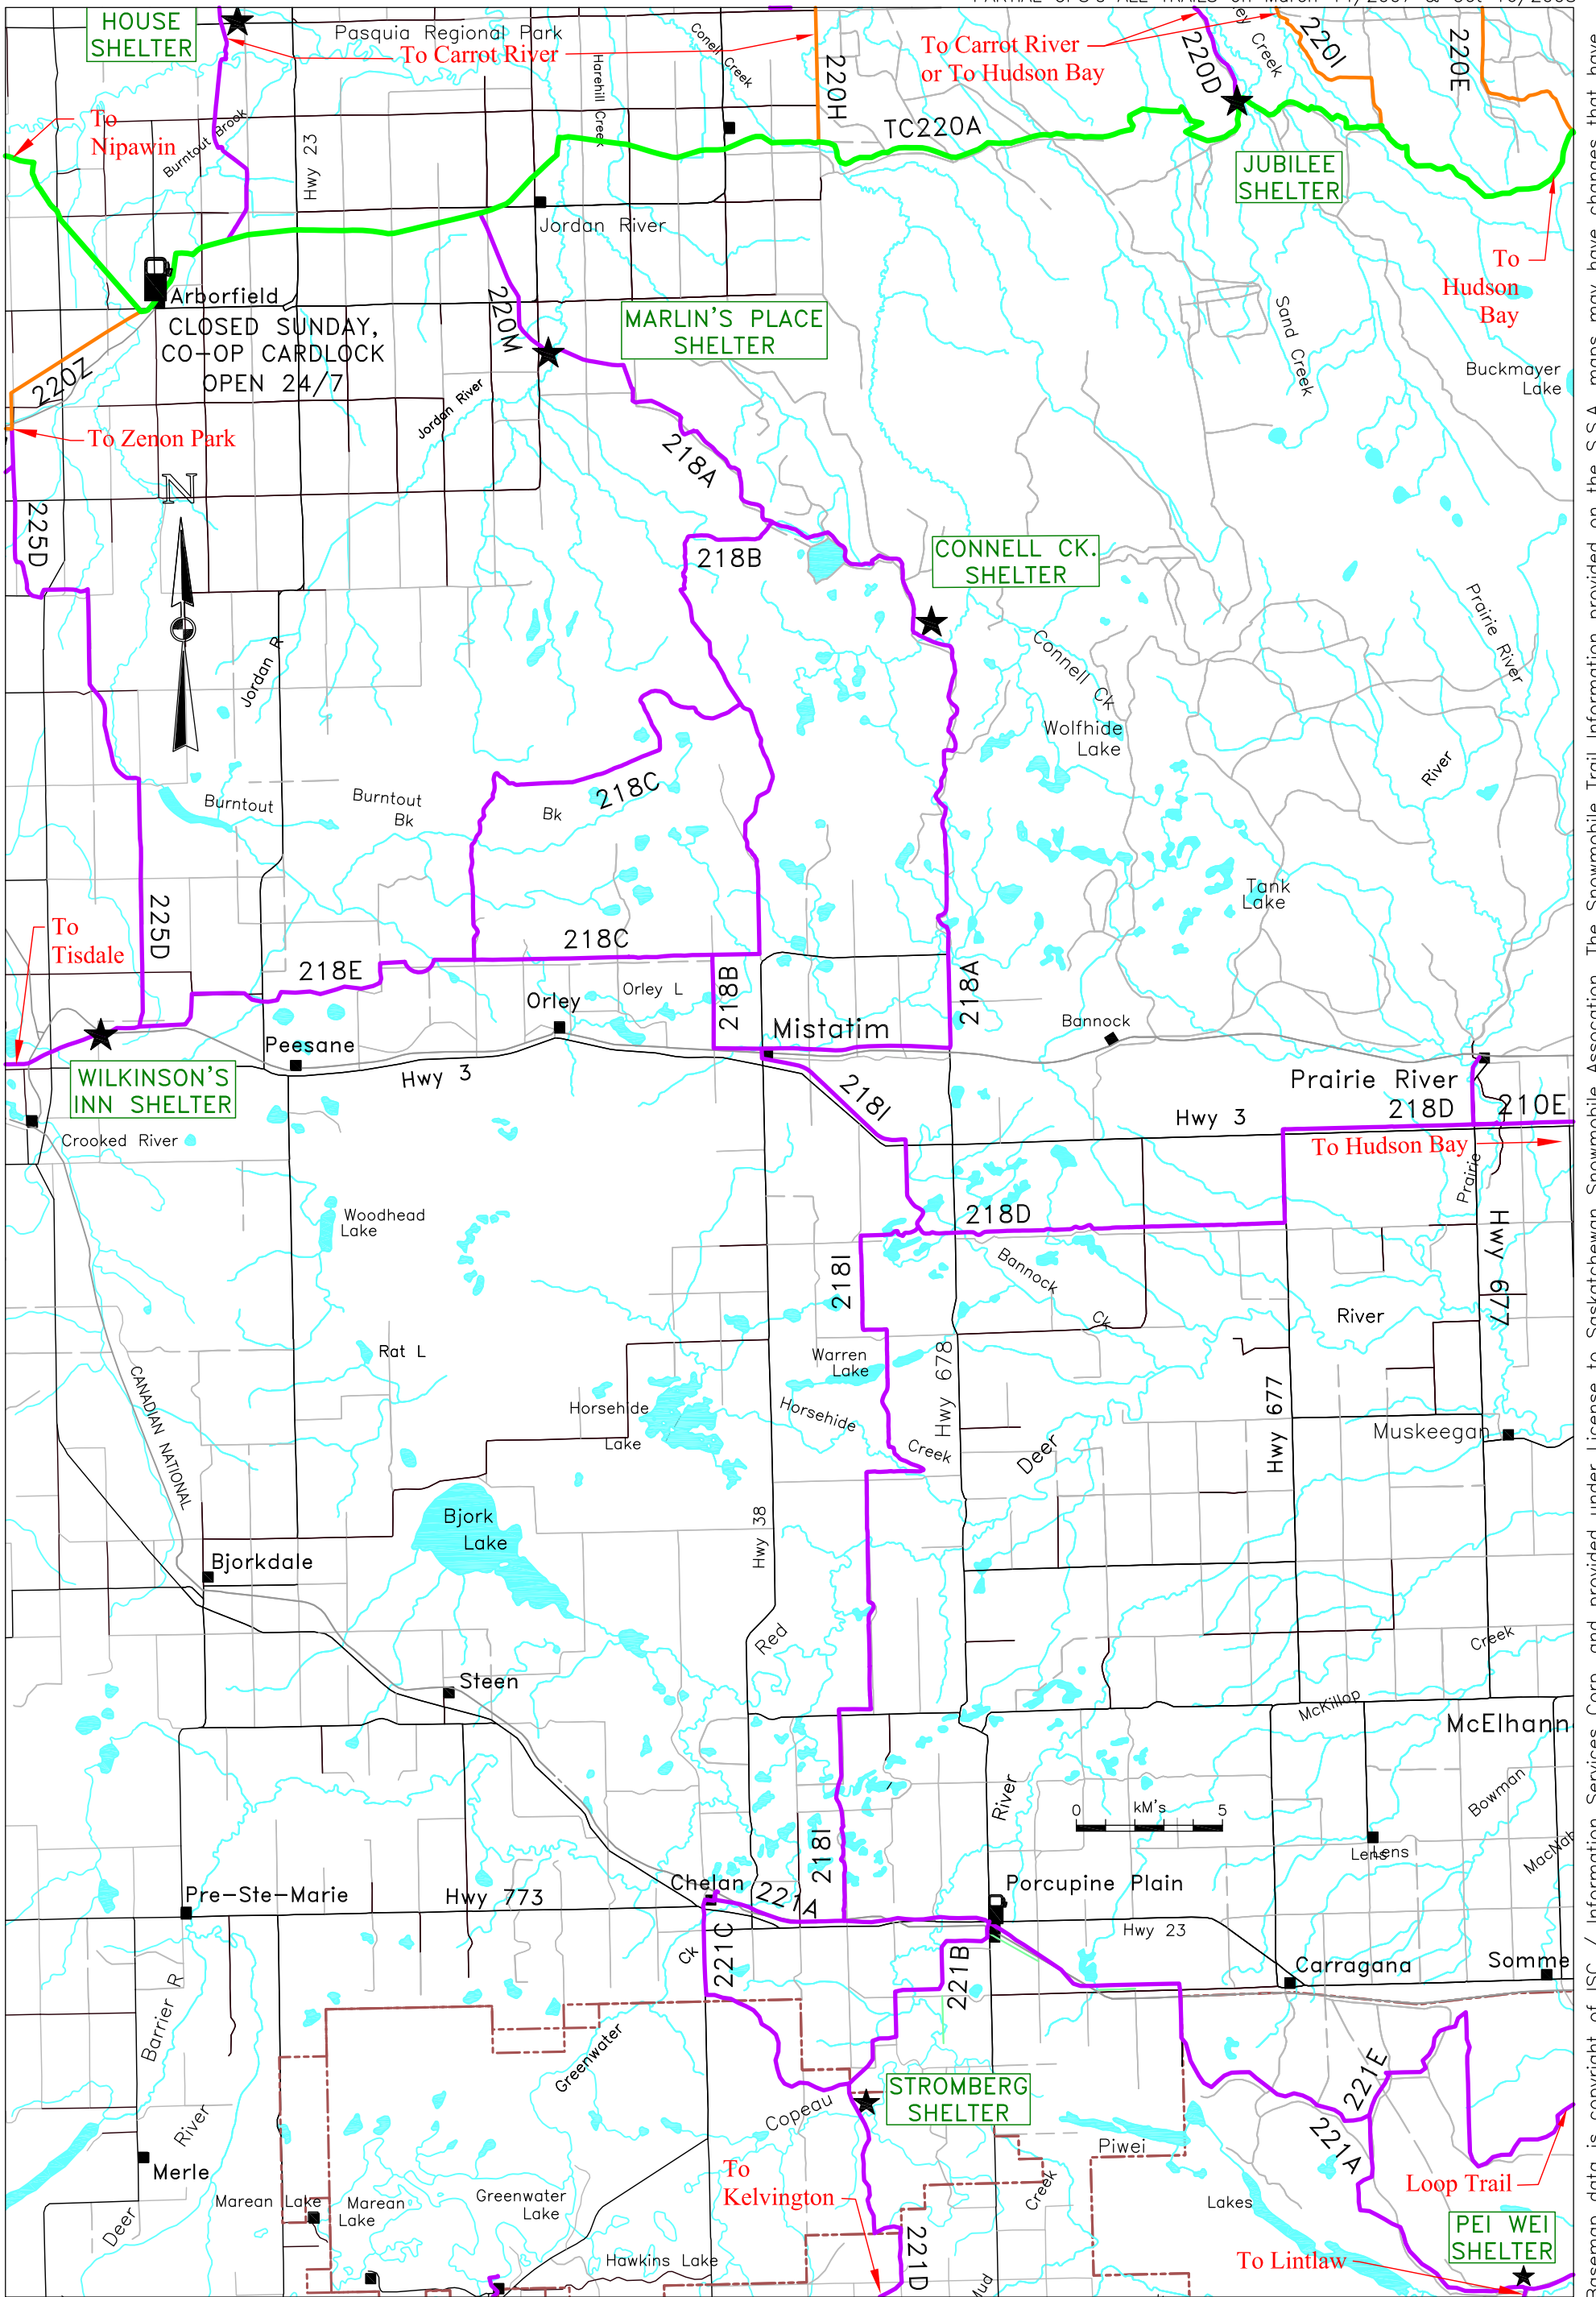

Mistatim Snopackers Inc. Club #218

Latest Update Jul 19/2017

Latest Print Jul 19/2017

PARTIAL GPS's ALL TRAILS on March 14/2007 & Oct 16/2008

Trail Types:

Trans Canadian 
 Primary 

Secondary 
 Trail Closed 

Legend:

Fuel Site 
 Warm-up Shelter 

Basemap data is copyright of ISC / Information Services Corp. and provided under License to Saskatchewan Snowmobile Association. The Snowmobile Trail Information provided on the S.S.A. maps may have changes that have occurred after printing. Please check with local authorities prior to accessing trails.