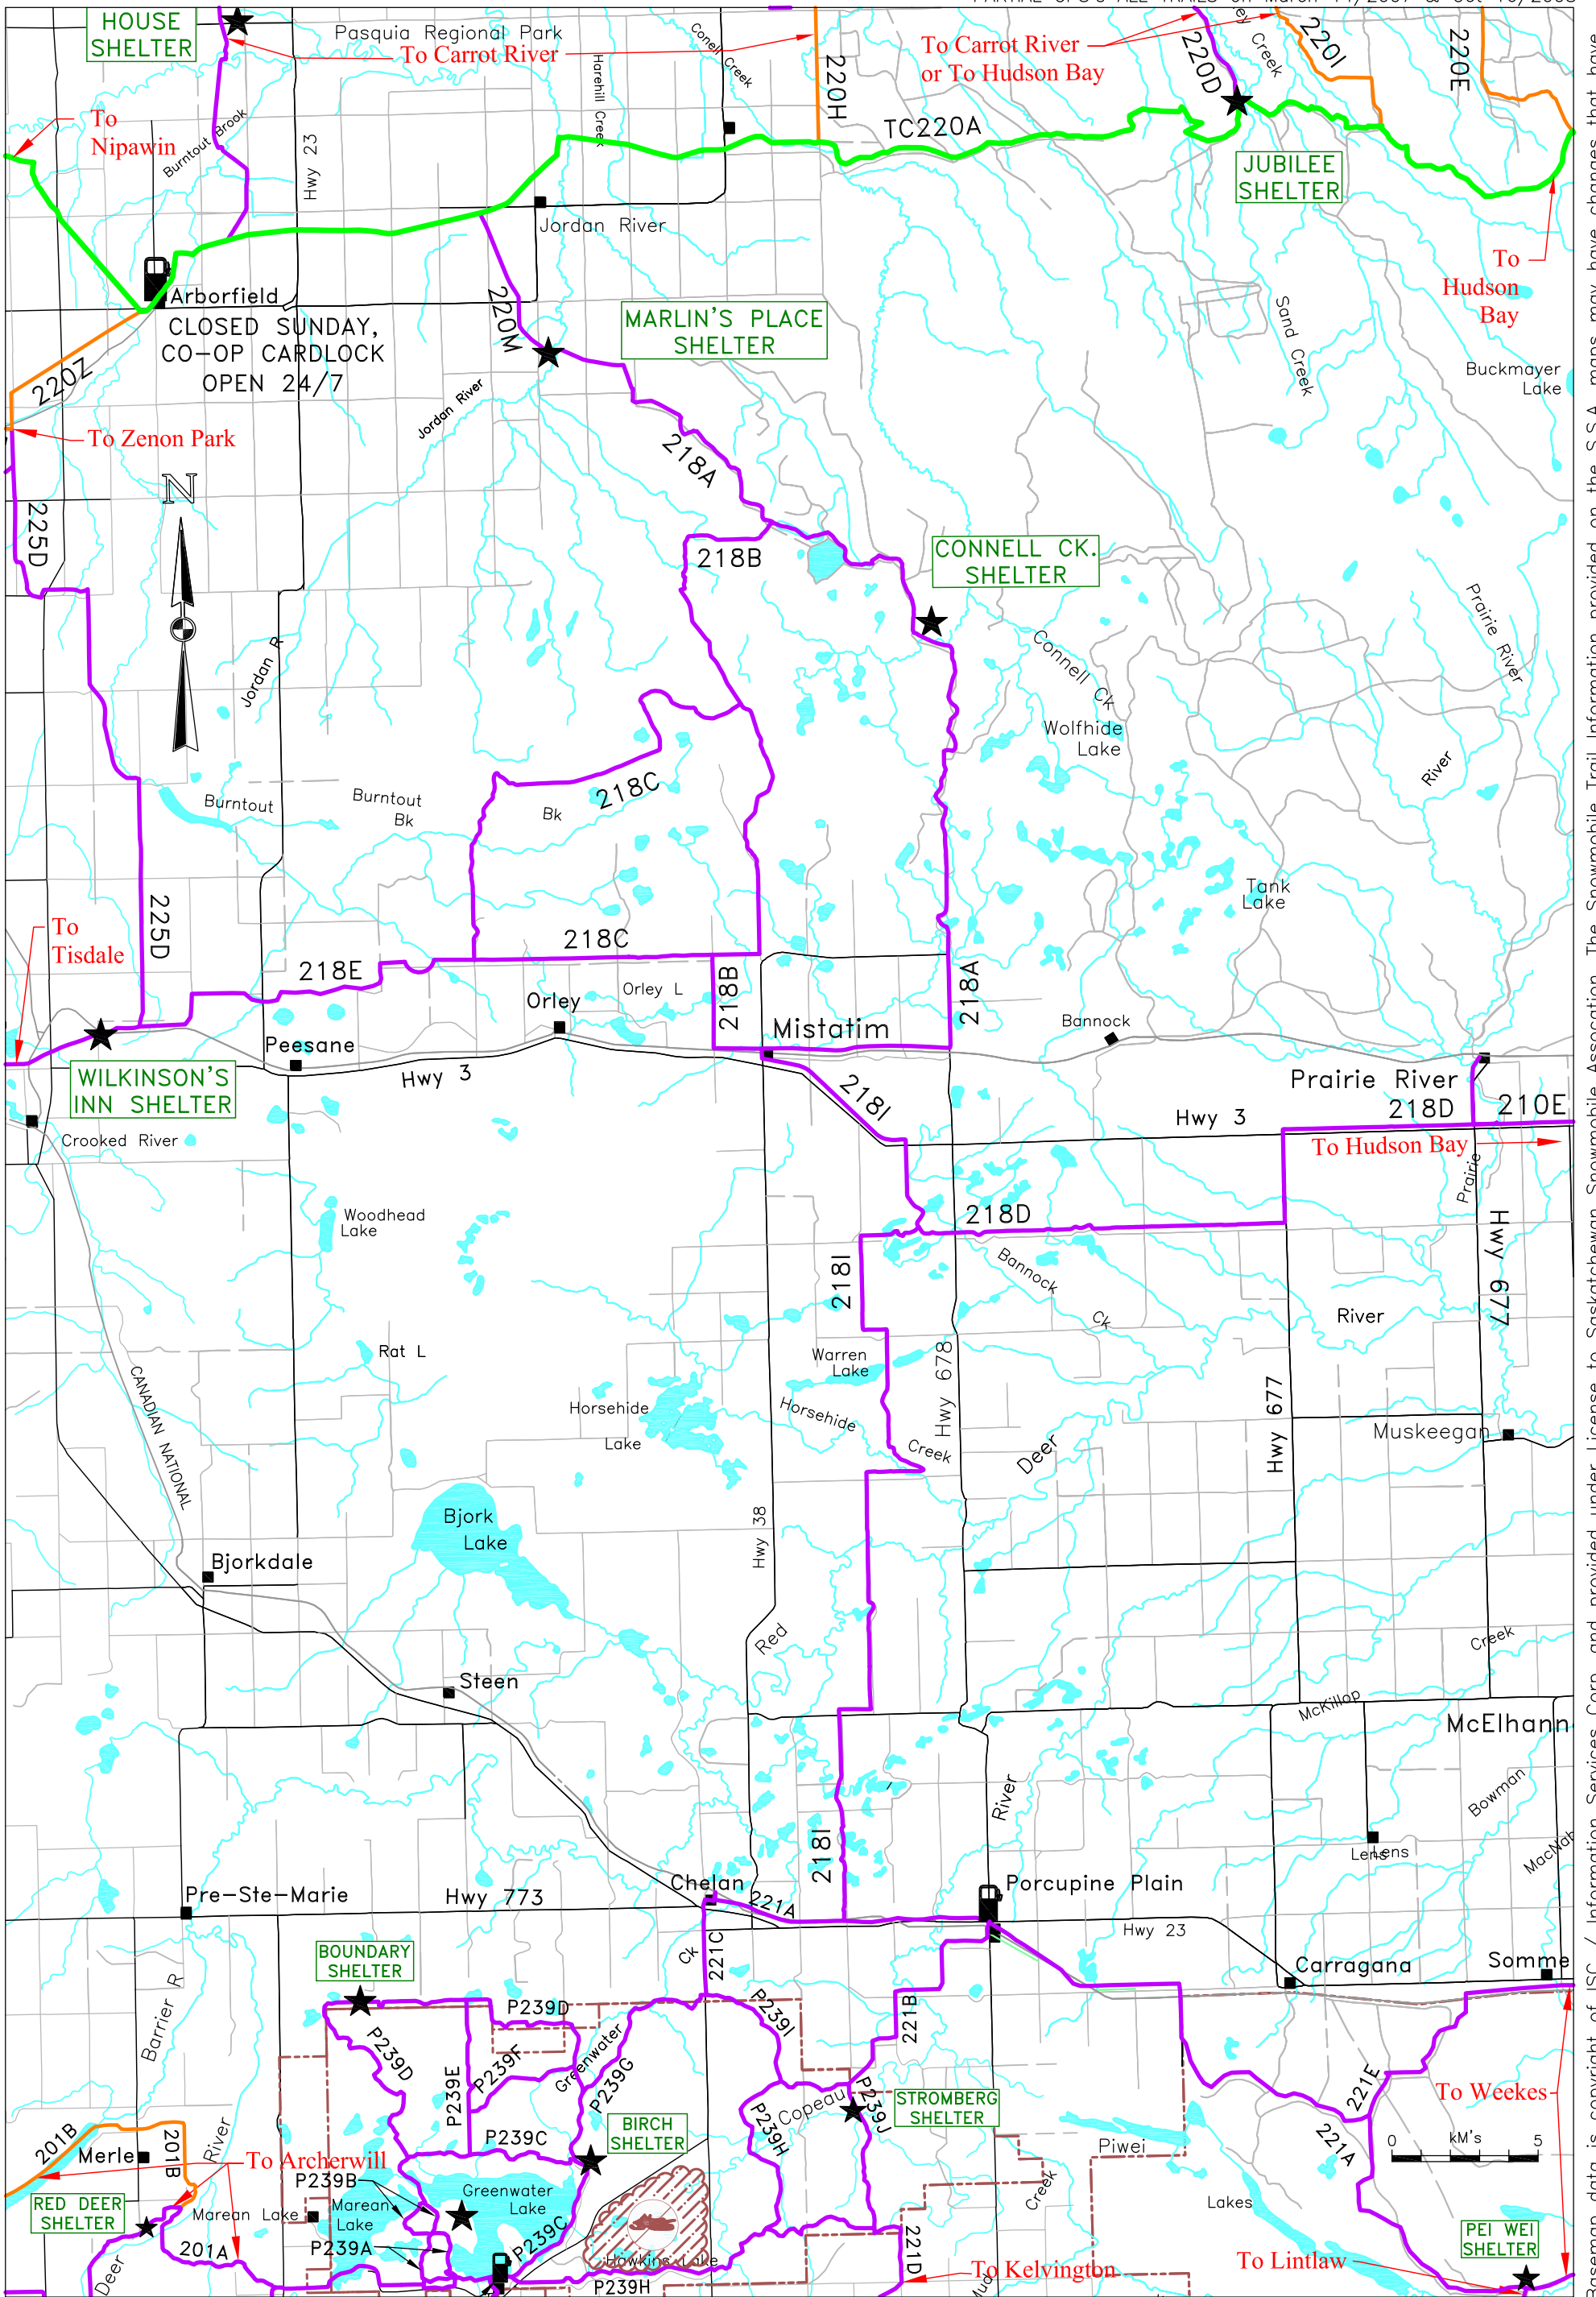

Mistatim Snopackers Inc. Club #218

Latest Update Jul 19/2017

Latest Print Jan 22/2019

PARTIAL GPS's ALL TRAILS on March 14/2007 & Oct 16/2008

Trail Types:

- Trans Canadian —
- Primary —

- Secondary —
- Trail Closed

Legend:

- Fuel Site
- Warm-up Shelter ★

Basemap data is copyright of ISC / Information Services Corp. and provided under License to Saskatchewan Snowmobile Association. The Snowmobile Trail Information provided on the S.S.A. maps may have changes that have occurred after printing. Please check with local authorities prior to accessing trails.