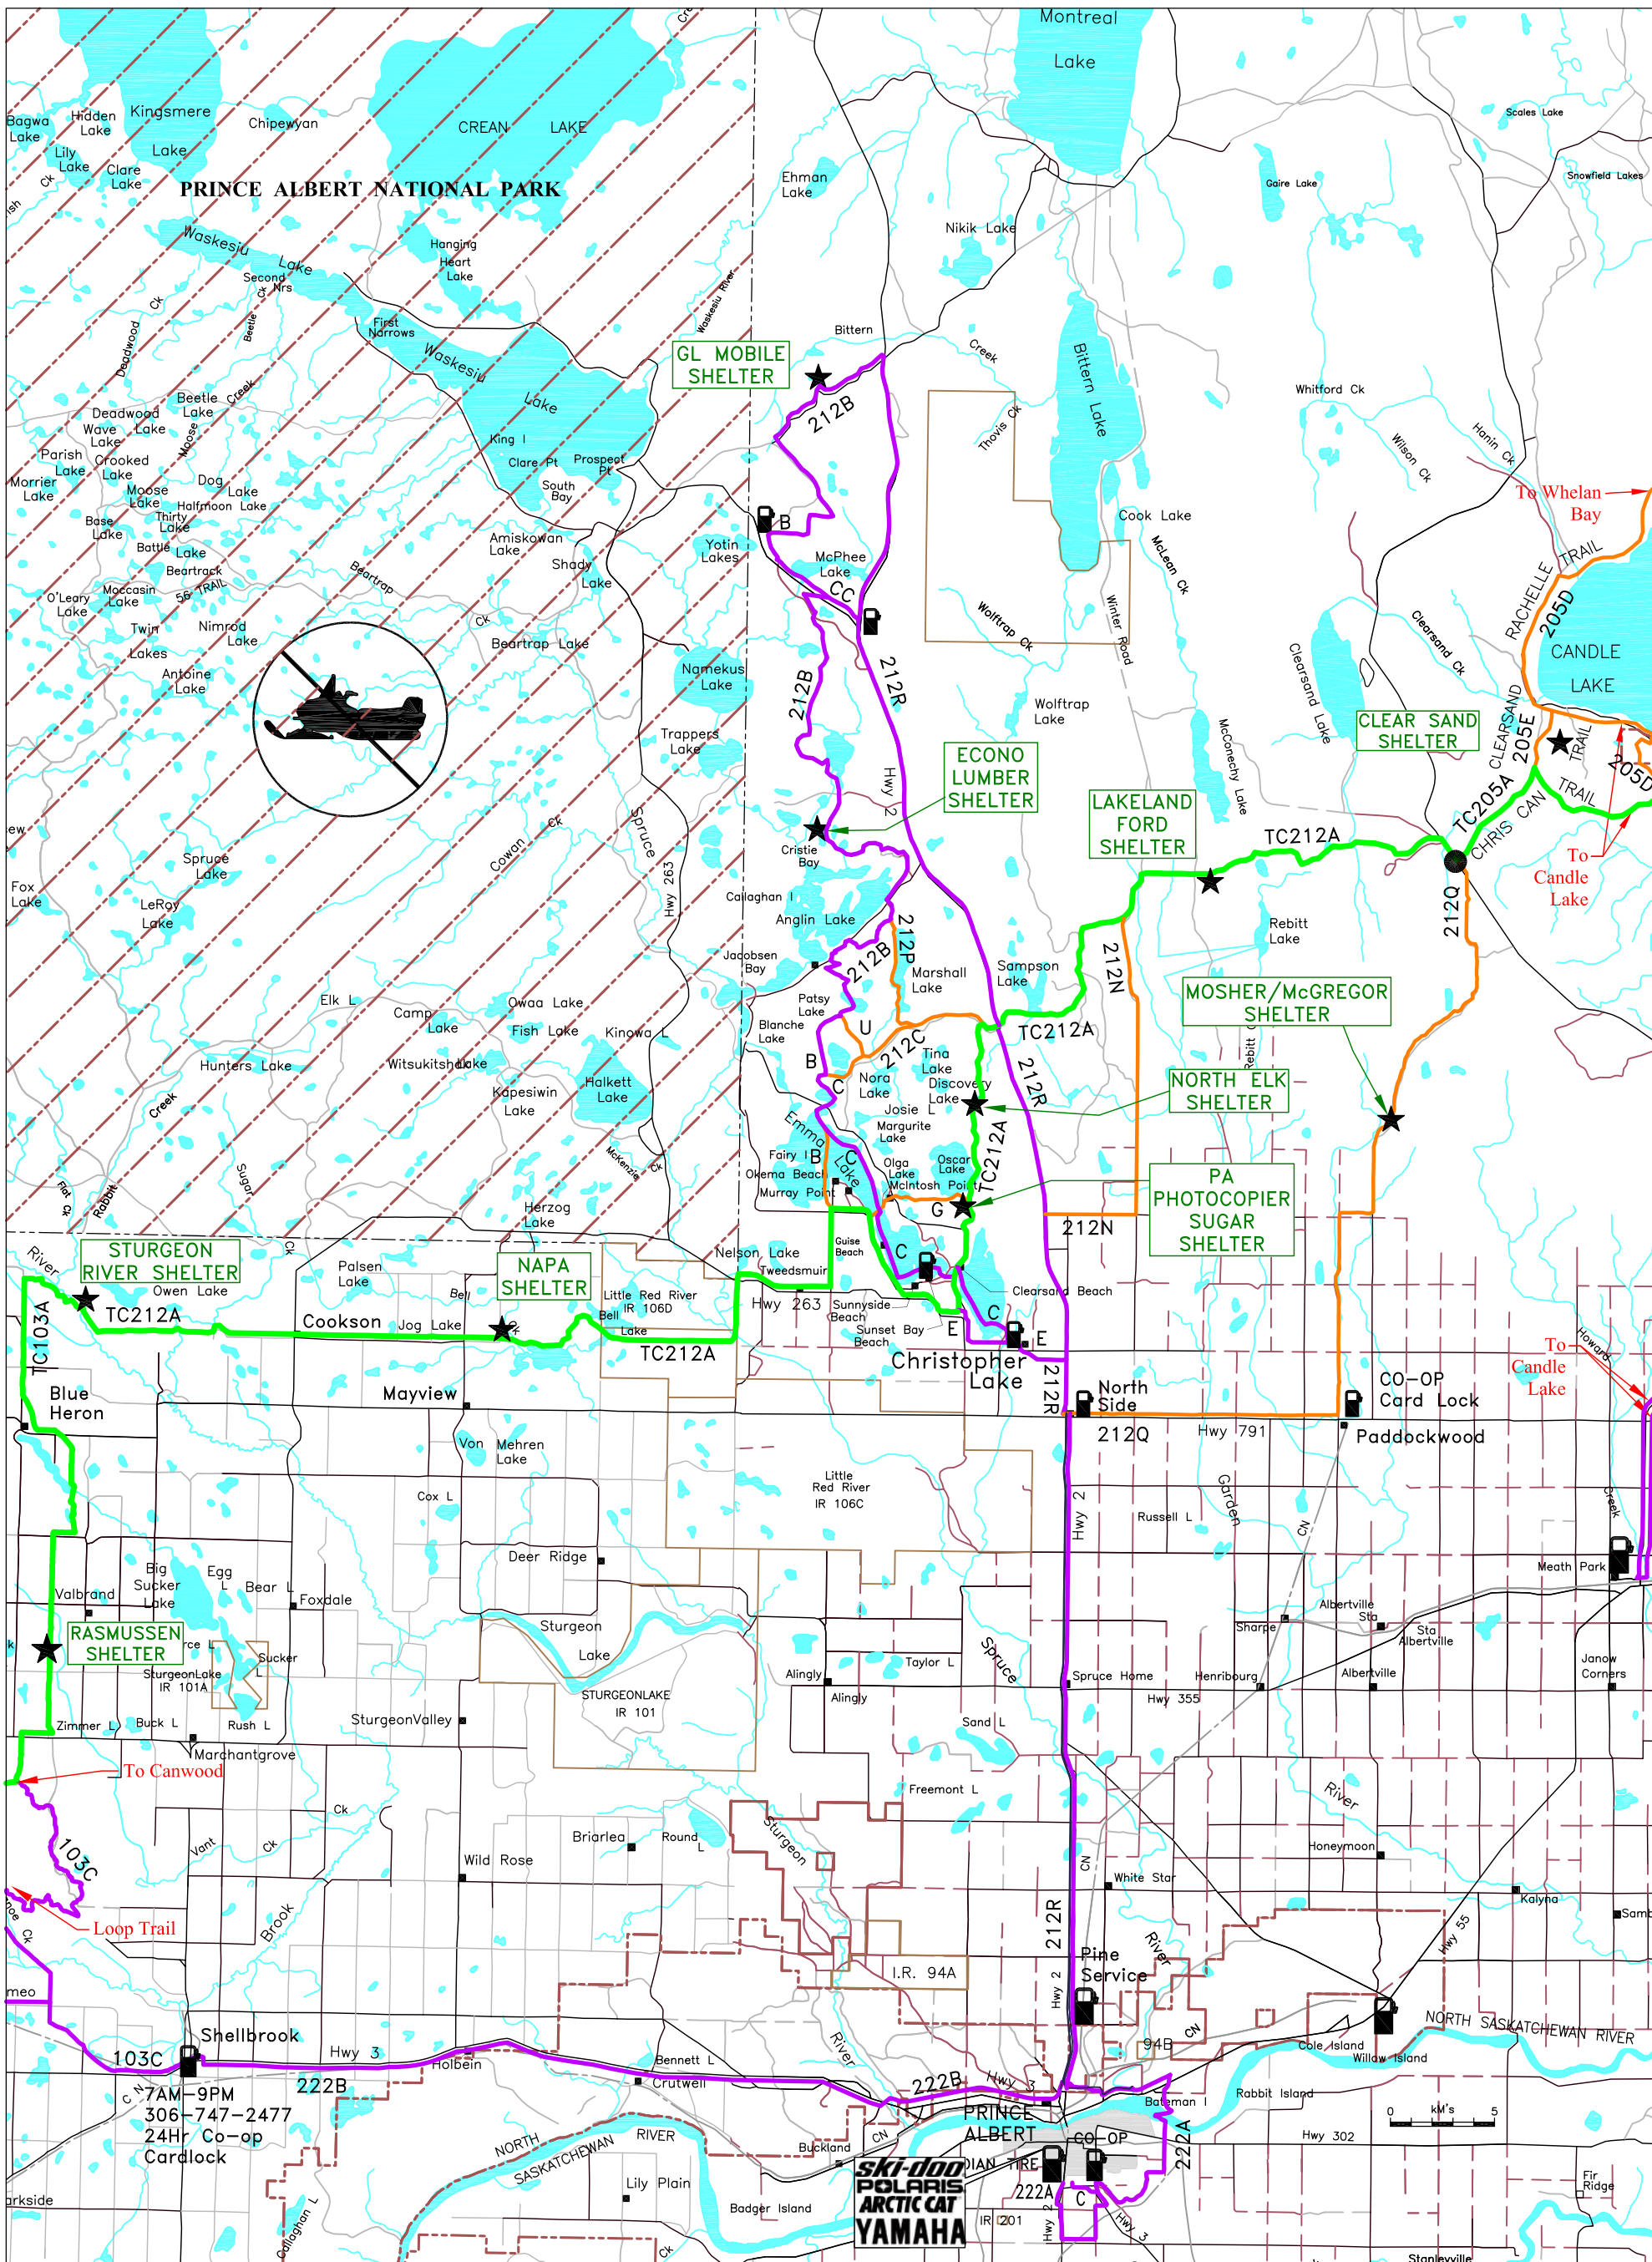

Basemap data is copyright of ISC / Information Services Corp. and provided under License to Saskatchewan Snowmobile Association. The Snowmobile Trail Information provided on the S.S.A. maps may have changes that have occurred after printing. Please check with local authorities prior to accessing trails.  
 PARTIAL GPS'd ALL TRAILS on Mar 30/2018, Latest Update May 24/2018 & Latest Print May 29/2018.

Basemap data is copyright of ISC / Information Services Corp. and provided under License to Saskatchewan Snowmobile Association. The Snowmobile Trail Information provided on the S.S.A. maps may have changes that have occurred after printing. Please check with local authorities prior to accessing trails.

### Trail Types:

- Trans Canadian —
- Primary —
- Trail Head ●

- Secondary —
- One-Way Trail →

### Legend:

- Fuel Site
- Warm-up Shelter ★