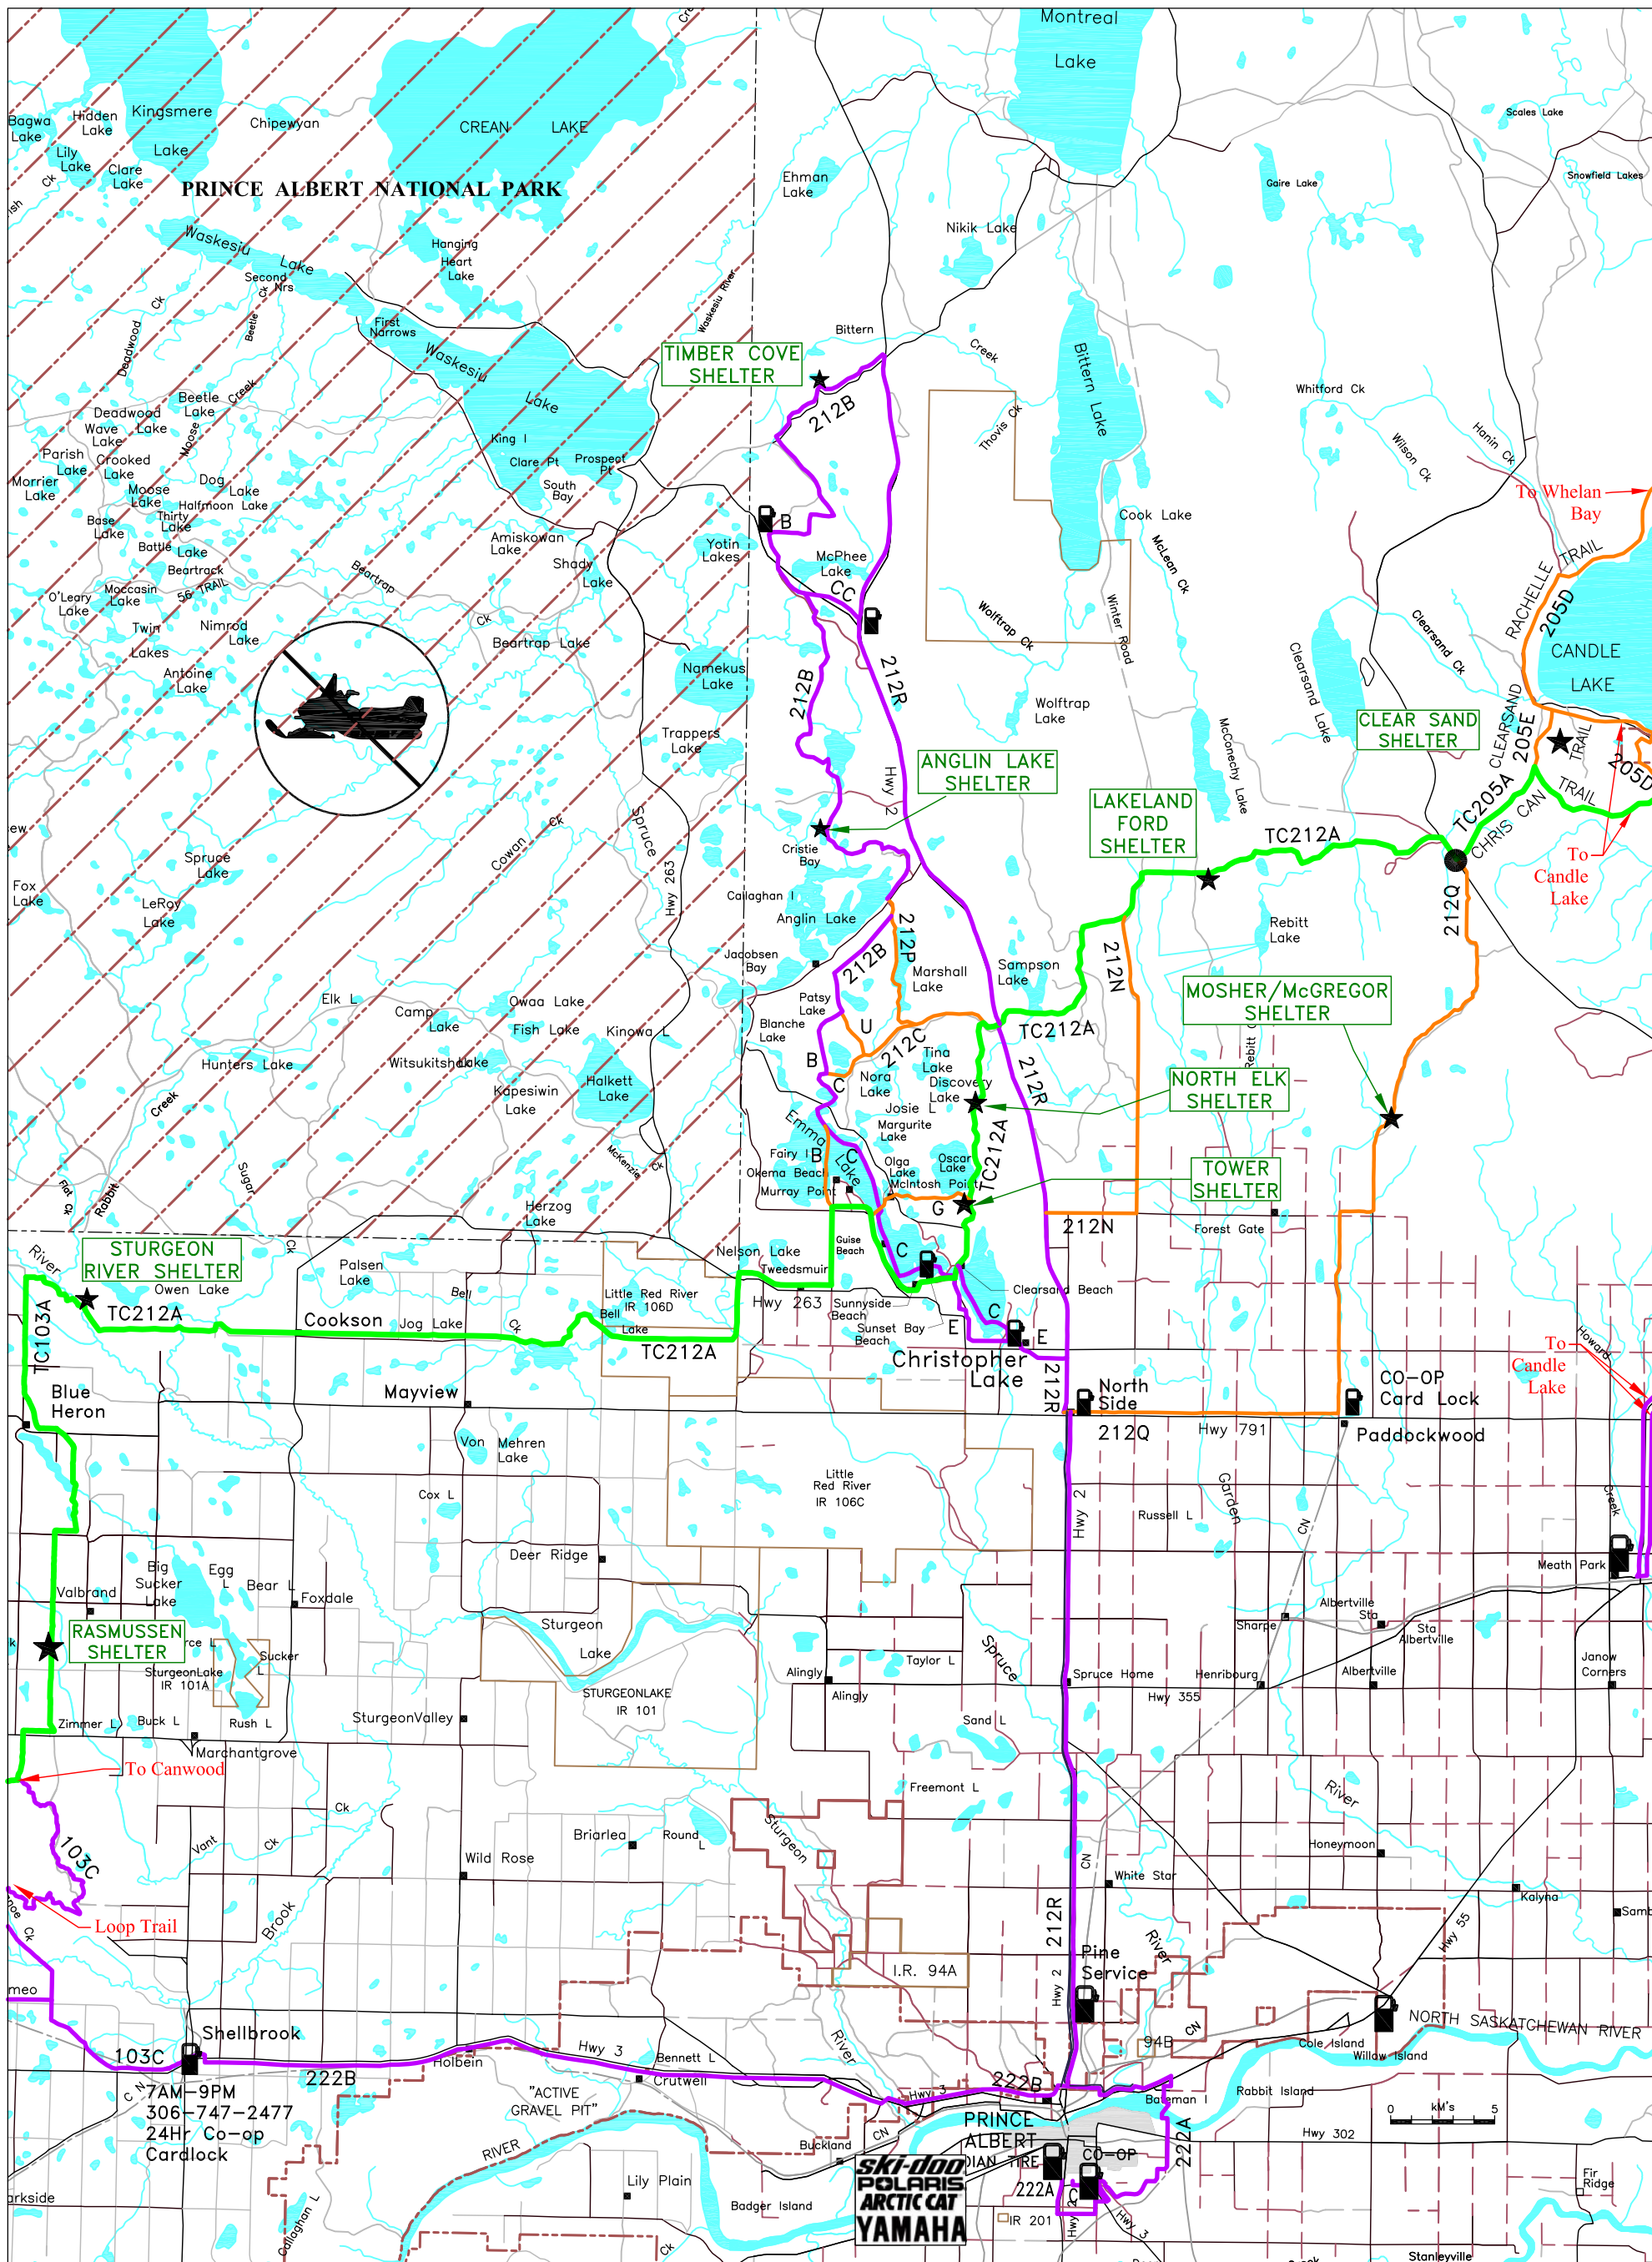

Basemap data is copyright of ISC / Information Services Corp. and provided under License to Saskatchewan Snowmobile Association. The Snowmobile Trail Information provided on the S.S.A. maps may have changes that have occurred after printing. Please check with local authorities prior to accessing trails.
 PARTIAL GPS'd ALL TRAILS on Feb 22/2016, Latest Update Jul 21/2017 & Latest Print Jan 21/2018.

Basemap data is copyright of ISC / Information Services Corp. and provided under License to Saskatchewan Snowmobile Association. The Snowmobile Trail Information provided on the S.S.A. maps may have changes that have occurred after printing. Please check with local authorities prior to accessing trails.

Trail Types:

- Trans Canadian —
- Primary —
- Trail Head ●

Legend:

- Secondary —
- One-Way Trail →

- Fuel Site
- Warm-up Shelter ★