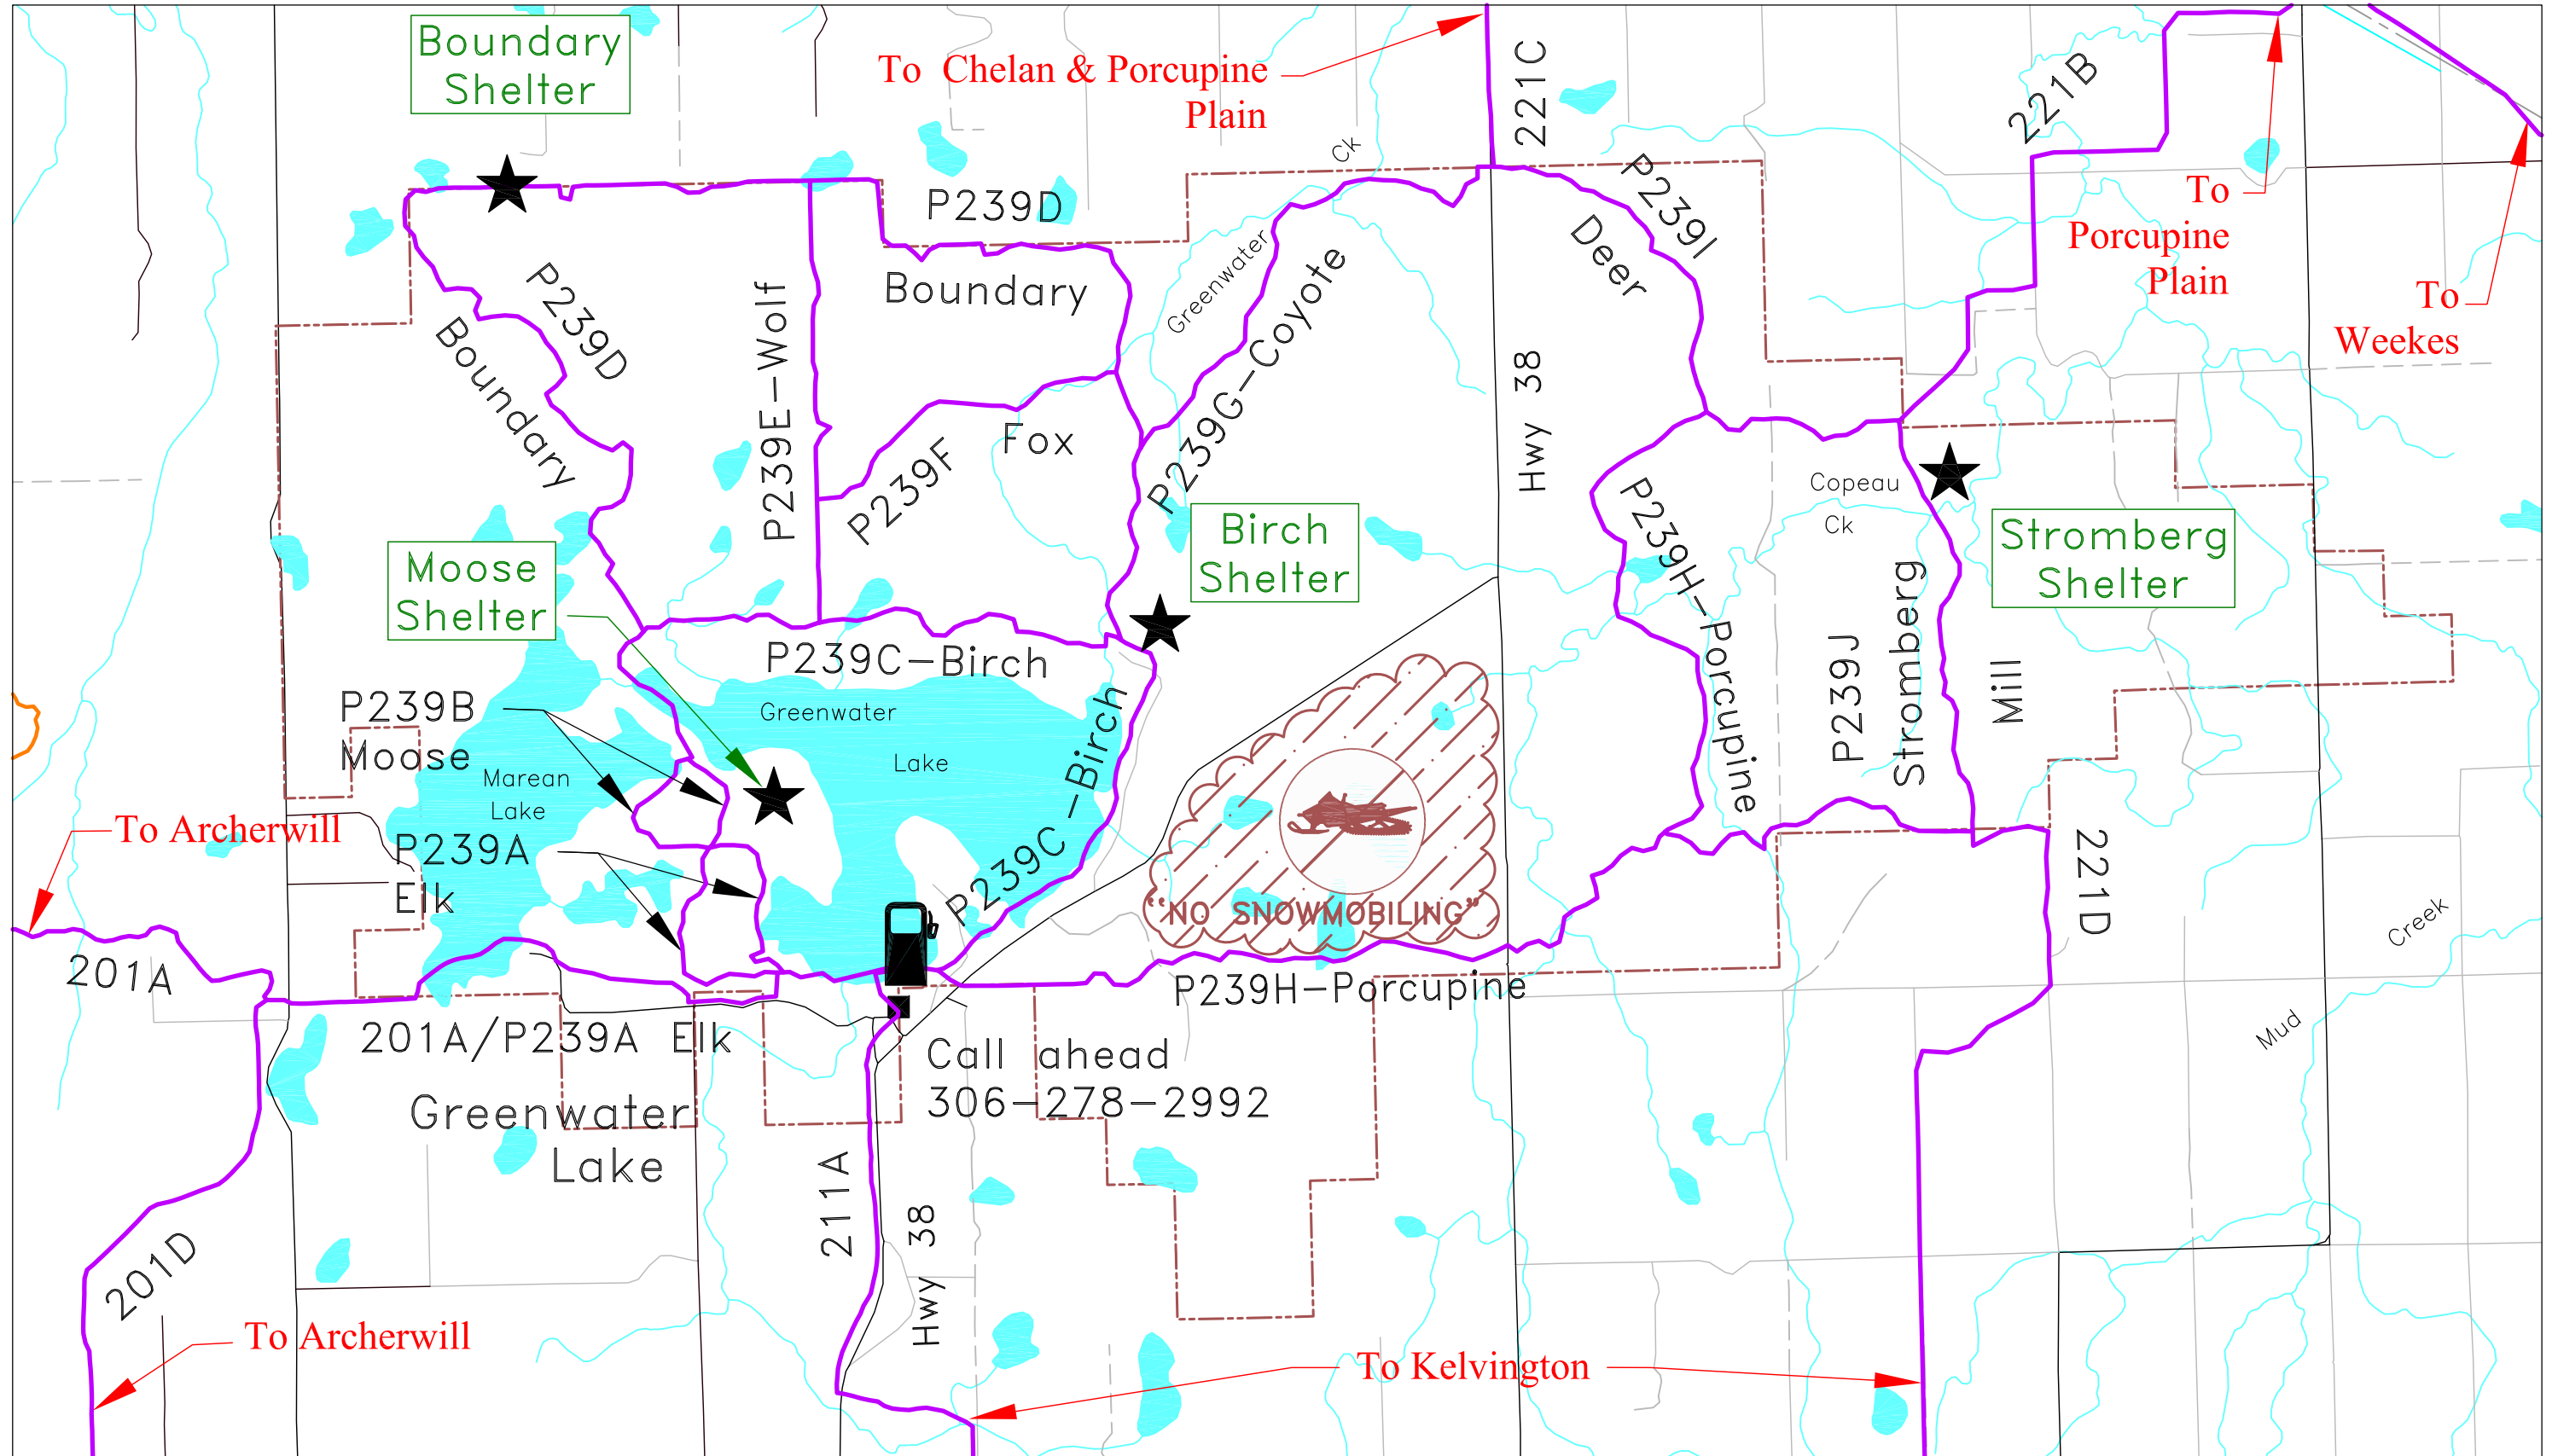

Greenwater Provincial Park Trails

Club #P239

Latest Update Oct 30/2018
Latest Print Oct 30/2018
PARTIAL GPS'd ALL TRAILS on Mar 08/2012

Trail Types:

- Trans Canadian
- Primary

- Secondary

Legend:

- Fuel Site
- Warm-up Shelter
- Communities

Basemap data is copyright of ISC / Information Services Corp. and provided under license to Saskatchewan Snowmobile Association. The Snowmobile Trail Information provided on the S.S.A. maps may have changes that have occurred after printing. Please check with local authorities prior to accessing trails.