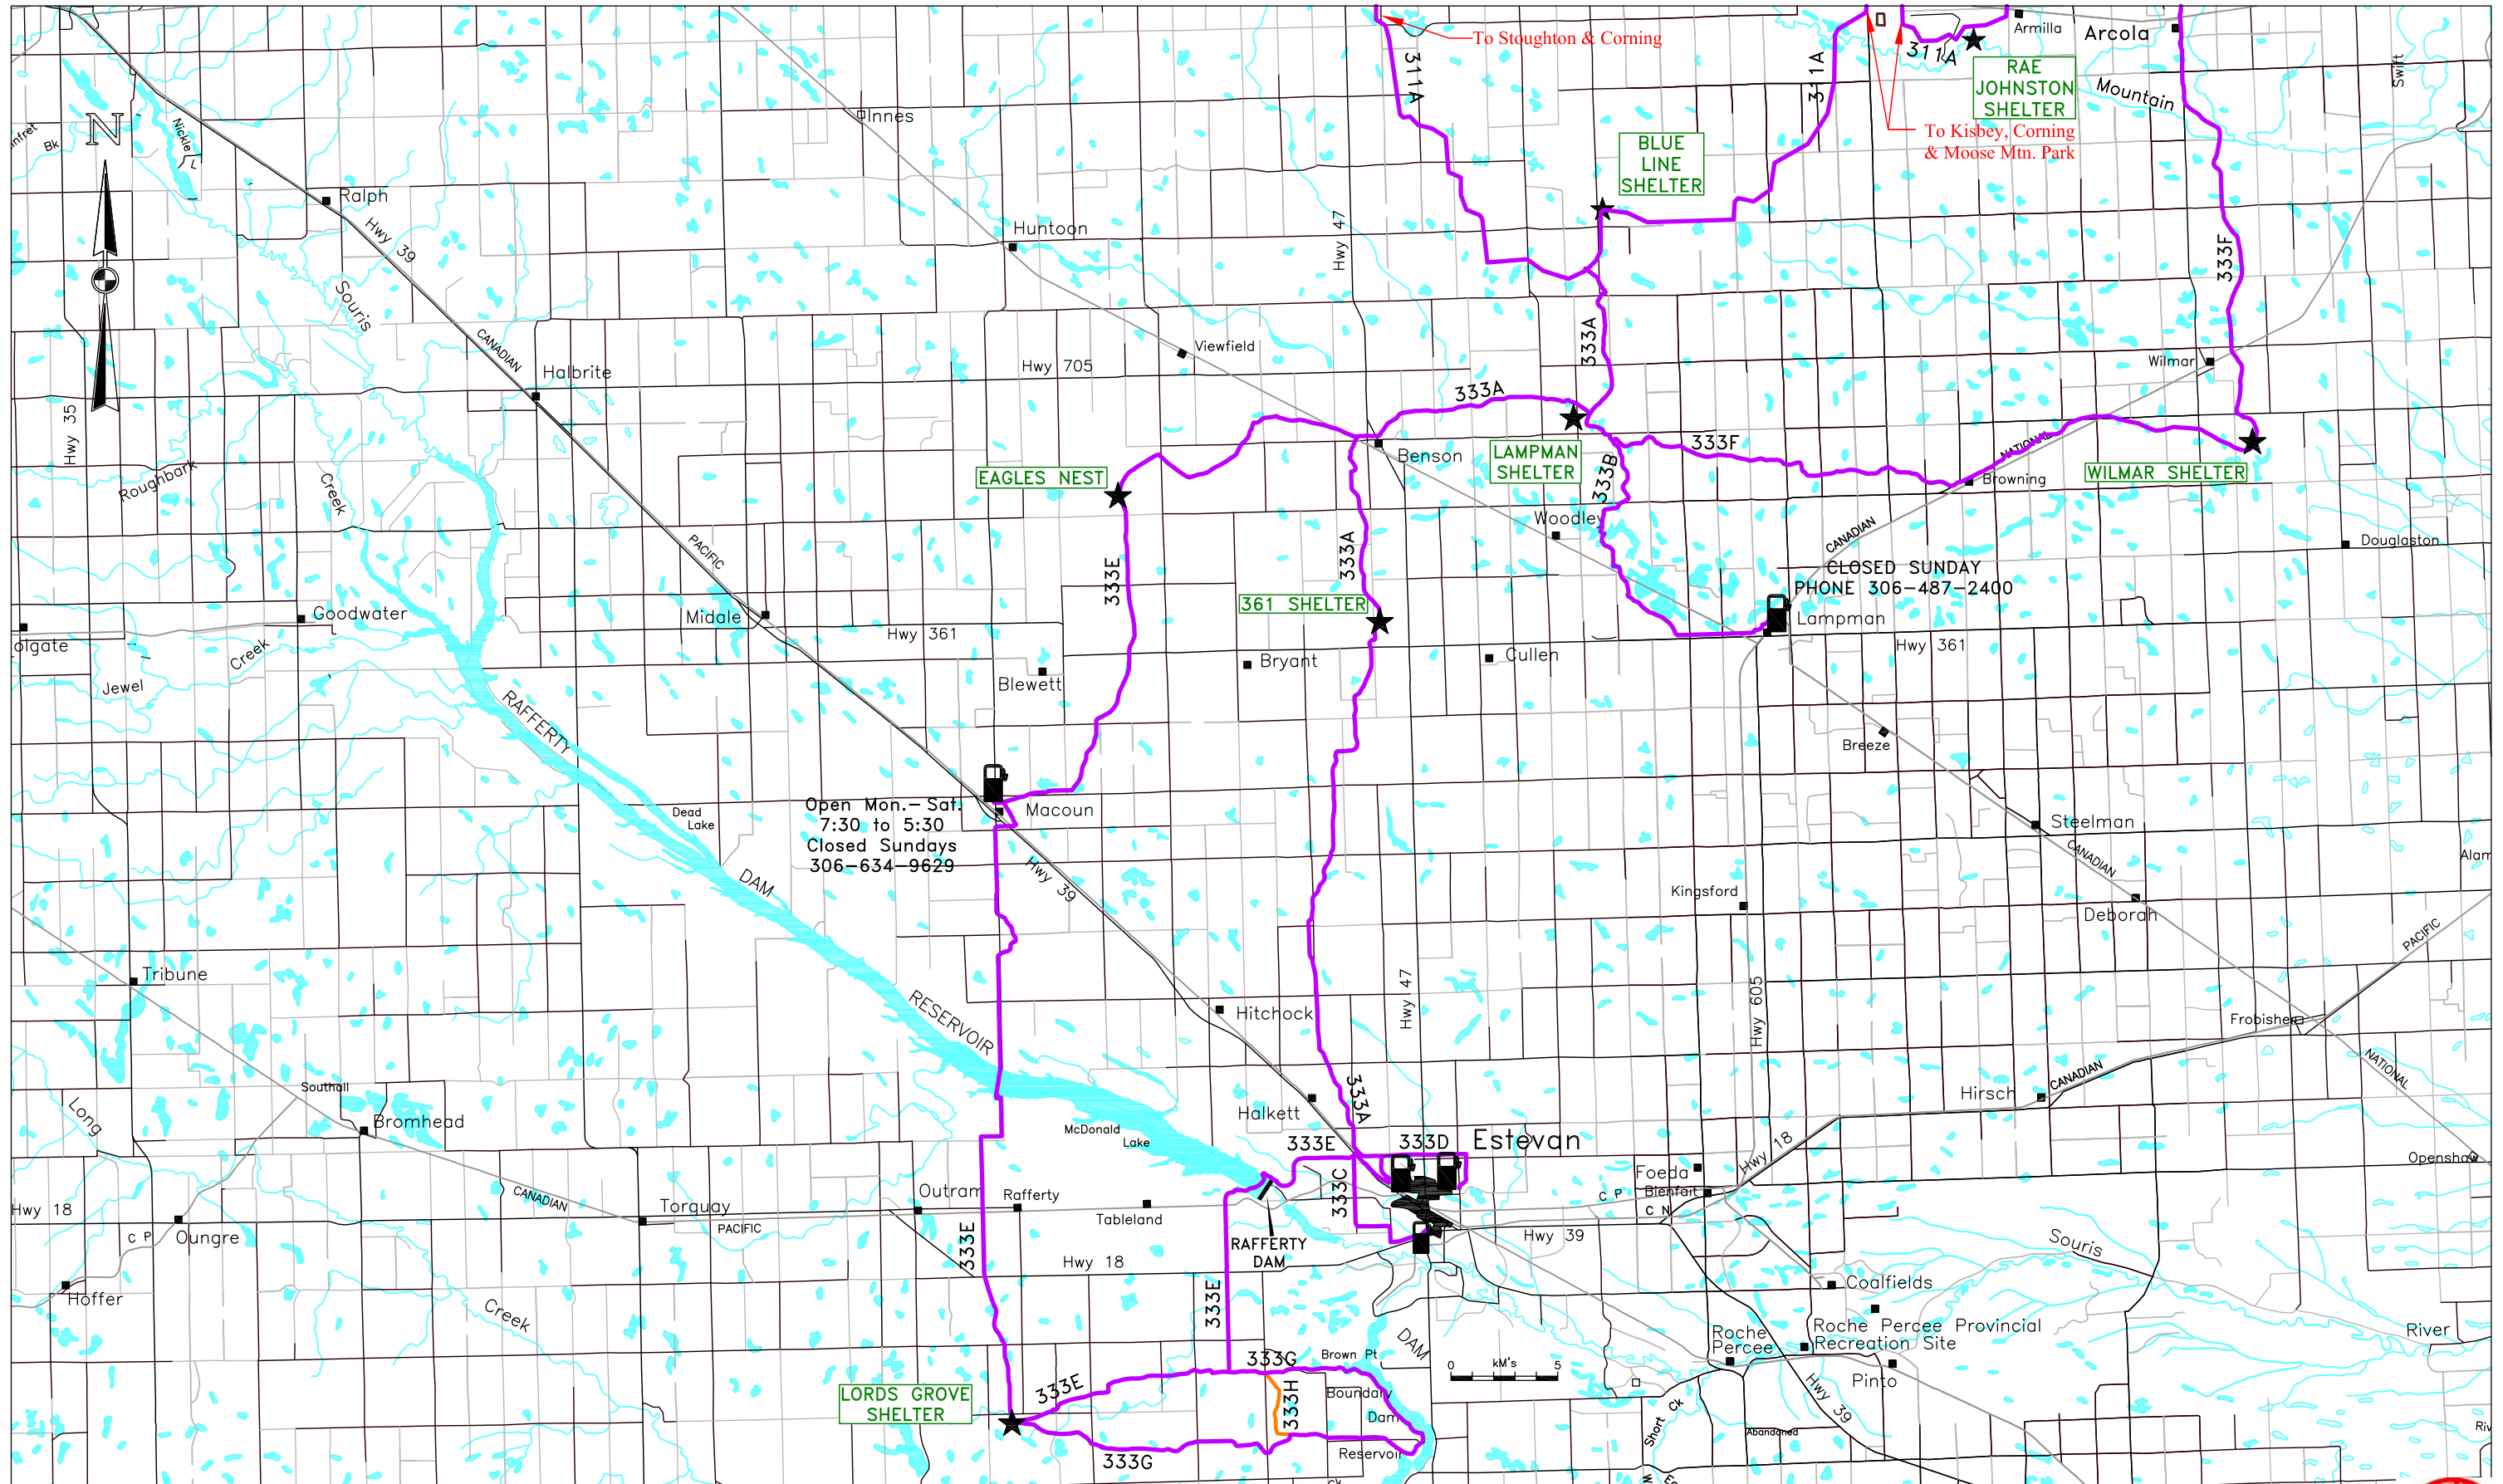

Estevan Snowmobile Club

Club #333

Latest Update May 16/2017, Latest Update May 16/2017
PARTIAL GPS'D ALL TRAILS on Feb 15/2017

Trail Types:

Trans Canadian
 Primary

Secondary

Legend:

Fuel Site
 Warm-up Shelter

Basemap data is copyright of ISC / Information Services Corp. and provided under License to Saskatchewan Snowmobile Association. The Snowmobile Trail Information provided on the S.S.A. maps may have changes that have occurred after printing. Please check with local authorities prior to accessing trails.