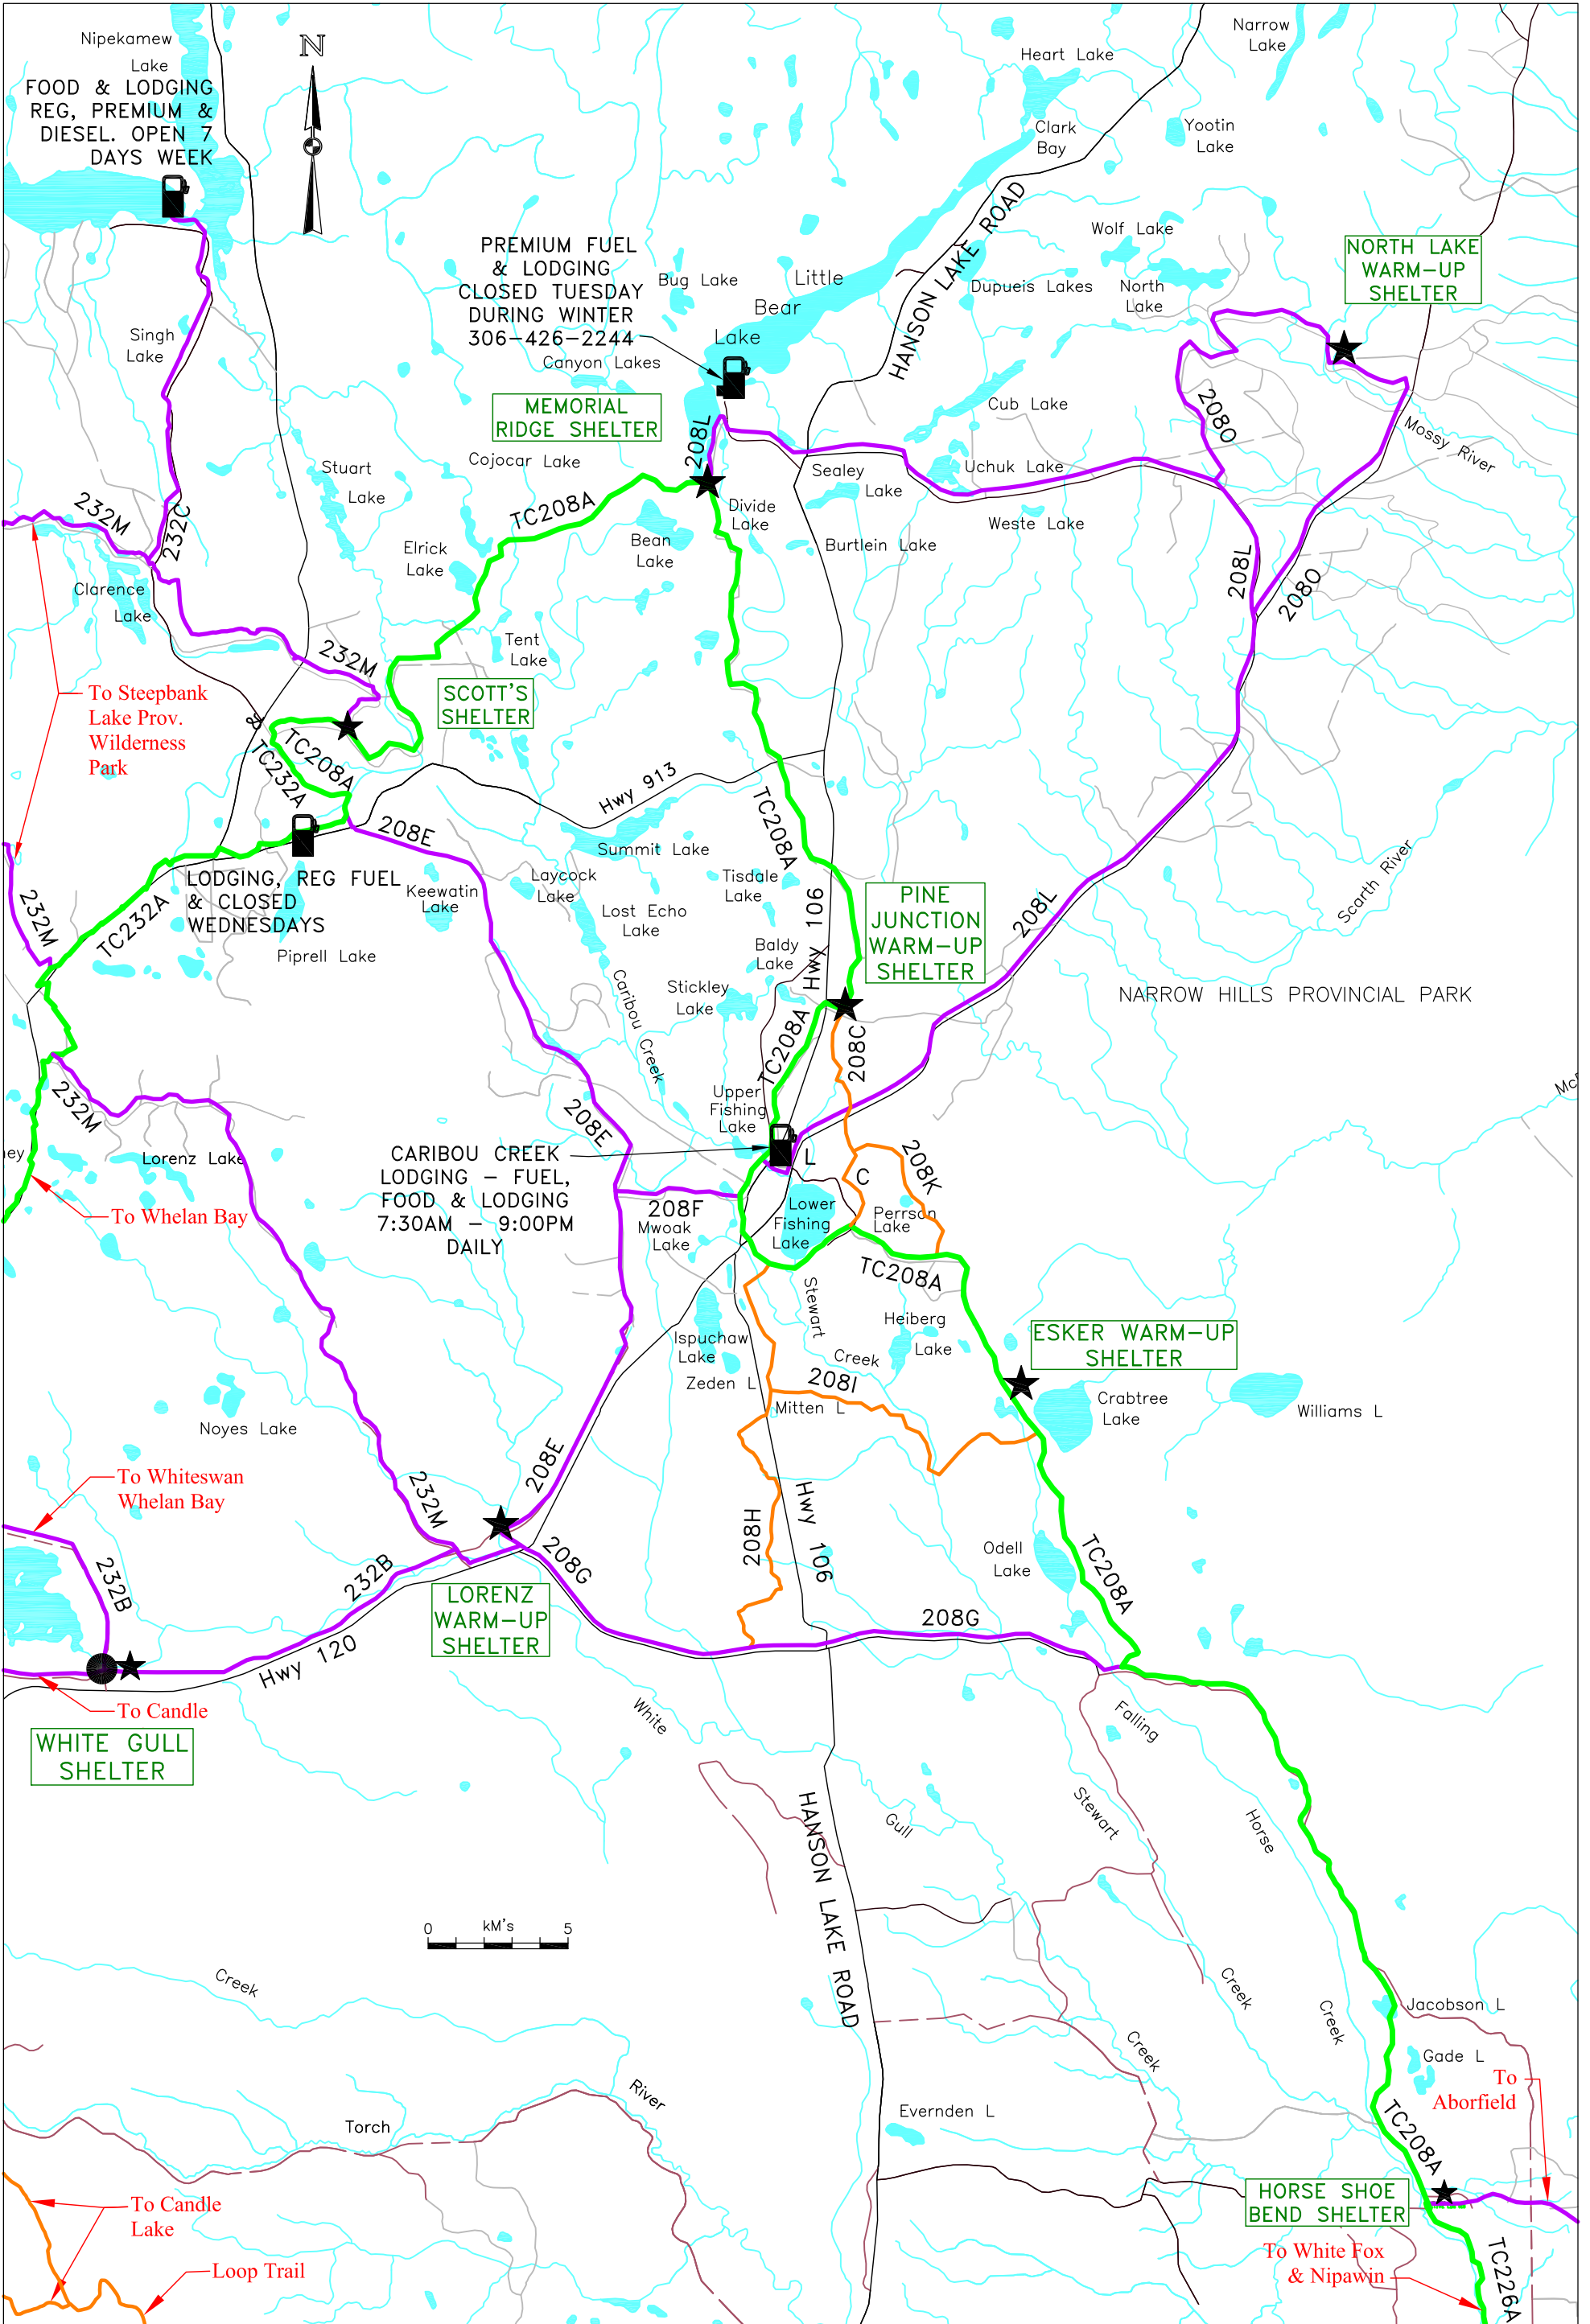

Esker Bear Inc. Club #208

Latest Update Jul 23/2018
 Latest Print Sept 22/2018
 PARTIAL GPS'd ALL TRAILS on Sept 11/2015

Trail Types:
 Trans Canadian Secondary
 Primary Trail Head

Legend:
 Fuel Site
 Warm-up Shelter

Basemap data is copyright of ISC / Information Services Corp. and provided under License to Saskatchewan Snowmobile Association. The Snowmobile Trail Information provided on the S.S.A. maps may have changes that have occurred after printing. Please check with local authorities prior to accessing trails.